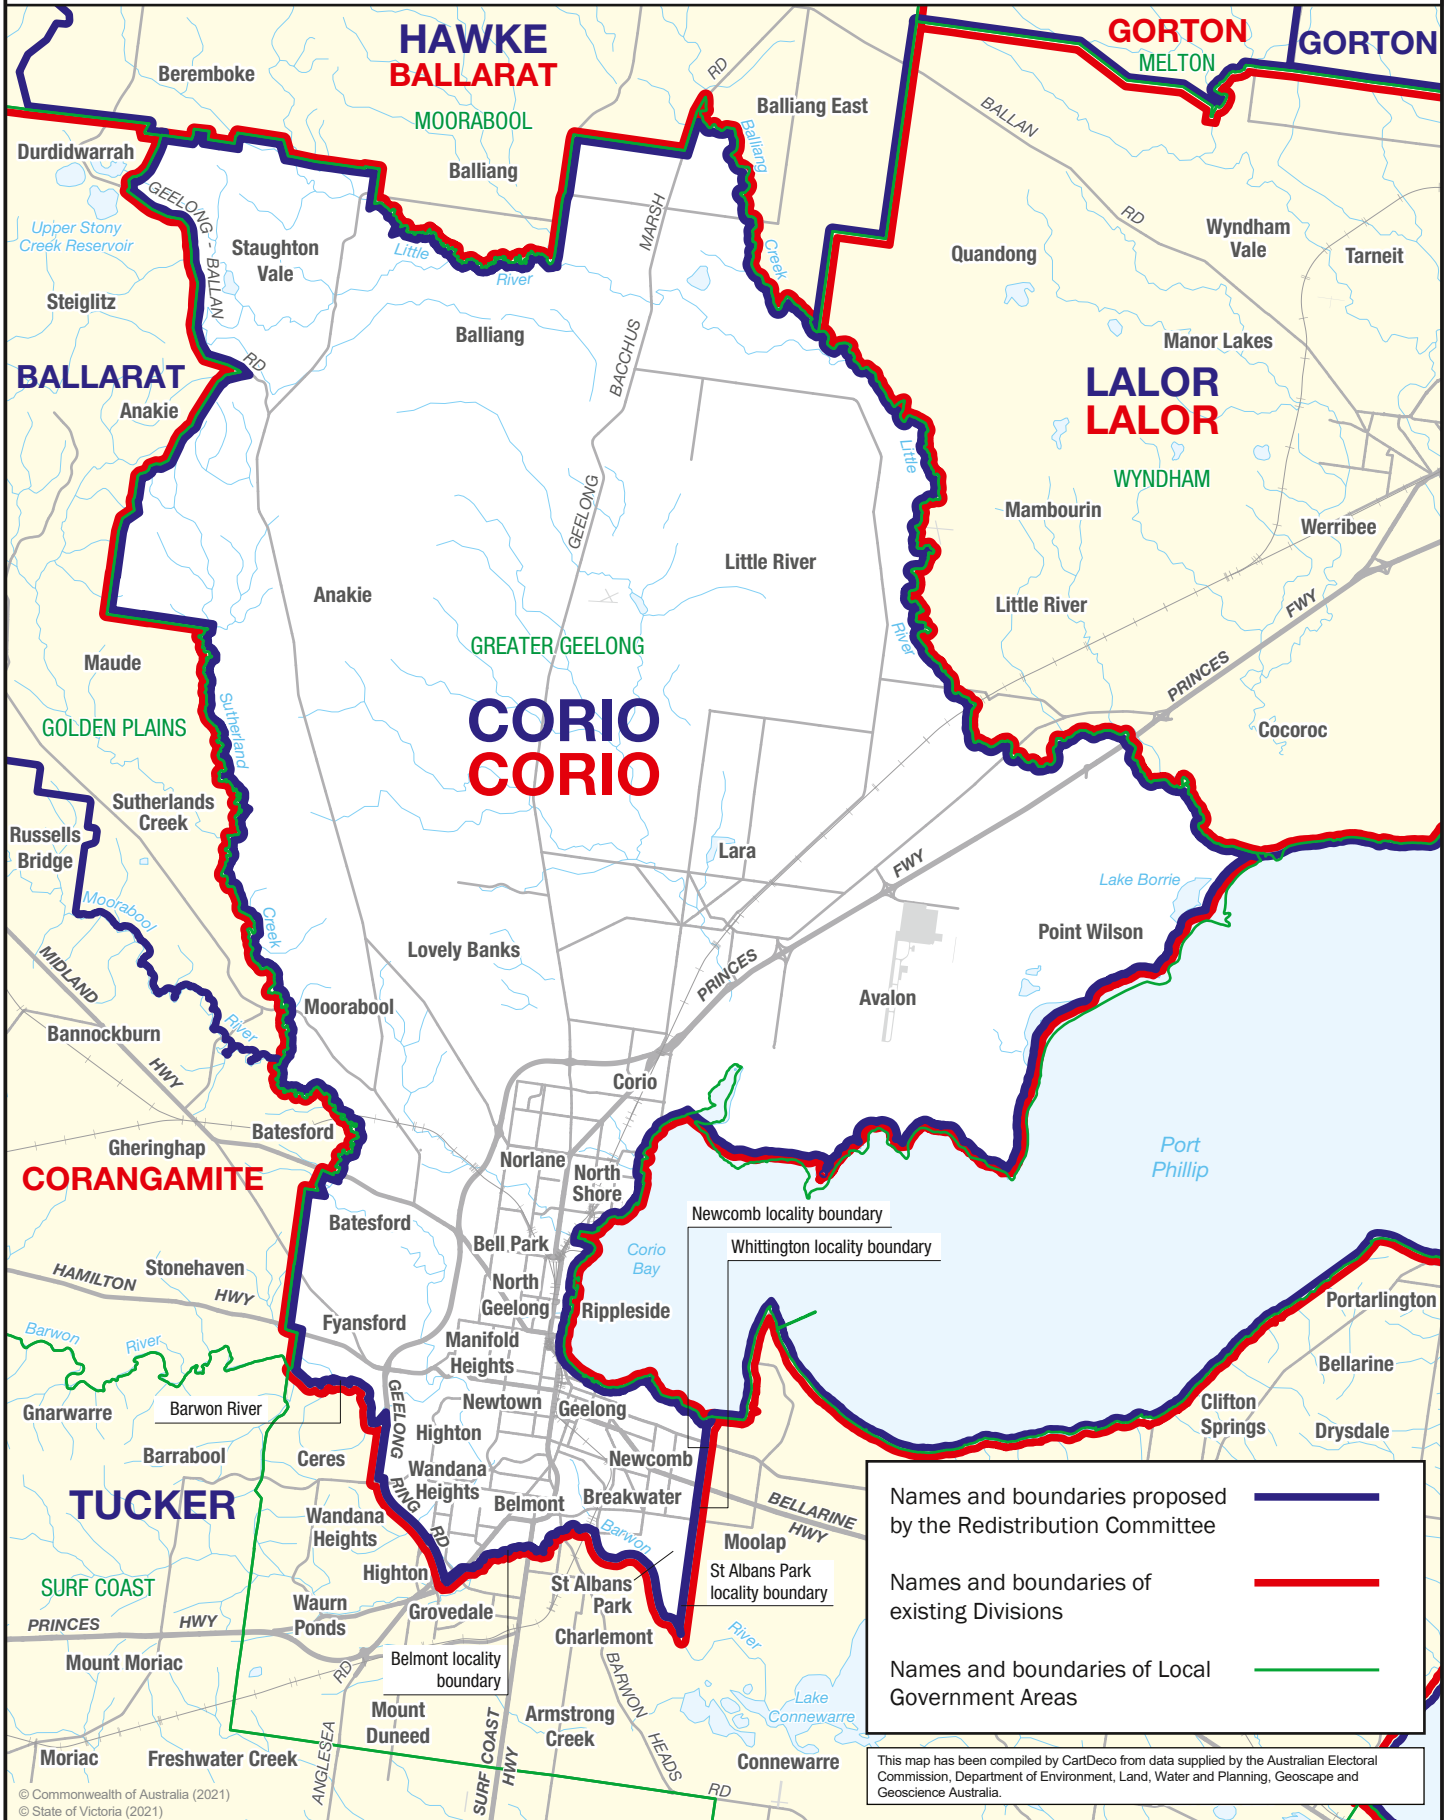

March 2021
**MAP OF PROPOSED
 COMMONWEALTH ELECTORAL DIVISION OF
 CORIO**

0 5 km

Names and boundaries proposed by the Redistribution Committee ————

Names and boundaries of existing Divisions ————

Names and boundaries of Local Government Areas ————

This map has been compiled by CartDeco from data supplied by the Australian Electoral Commission, Department of Environment, Land, Water and Planning, Geoscape and Geoscience Australia.