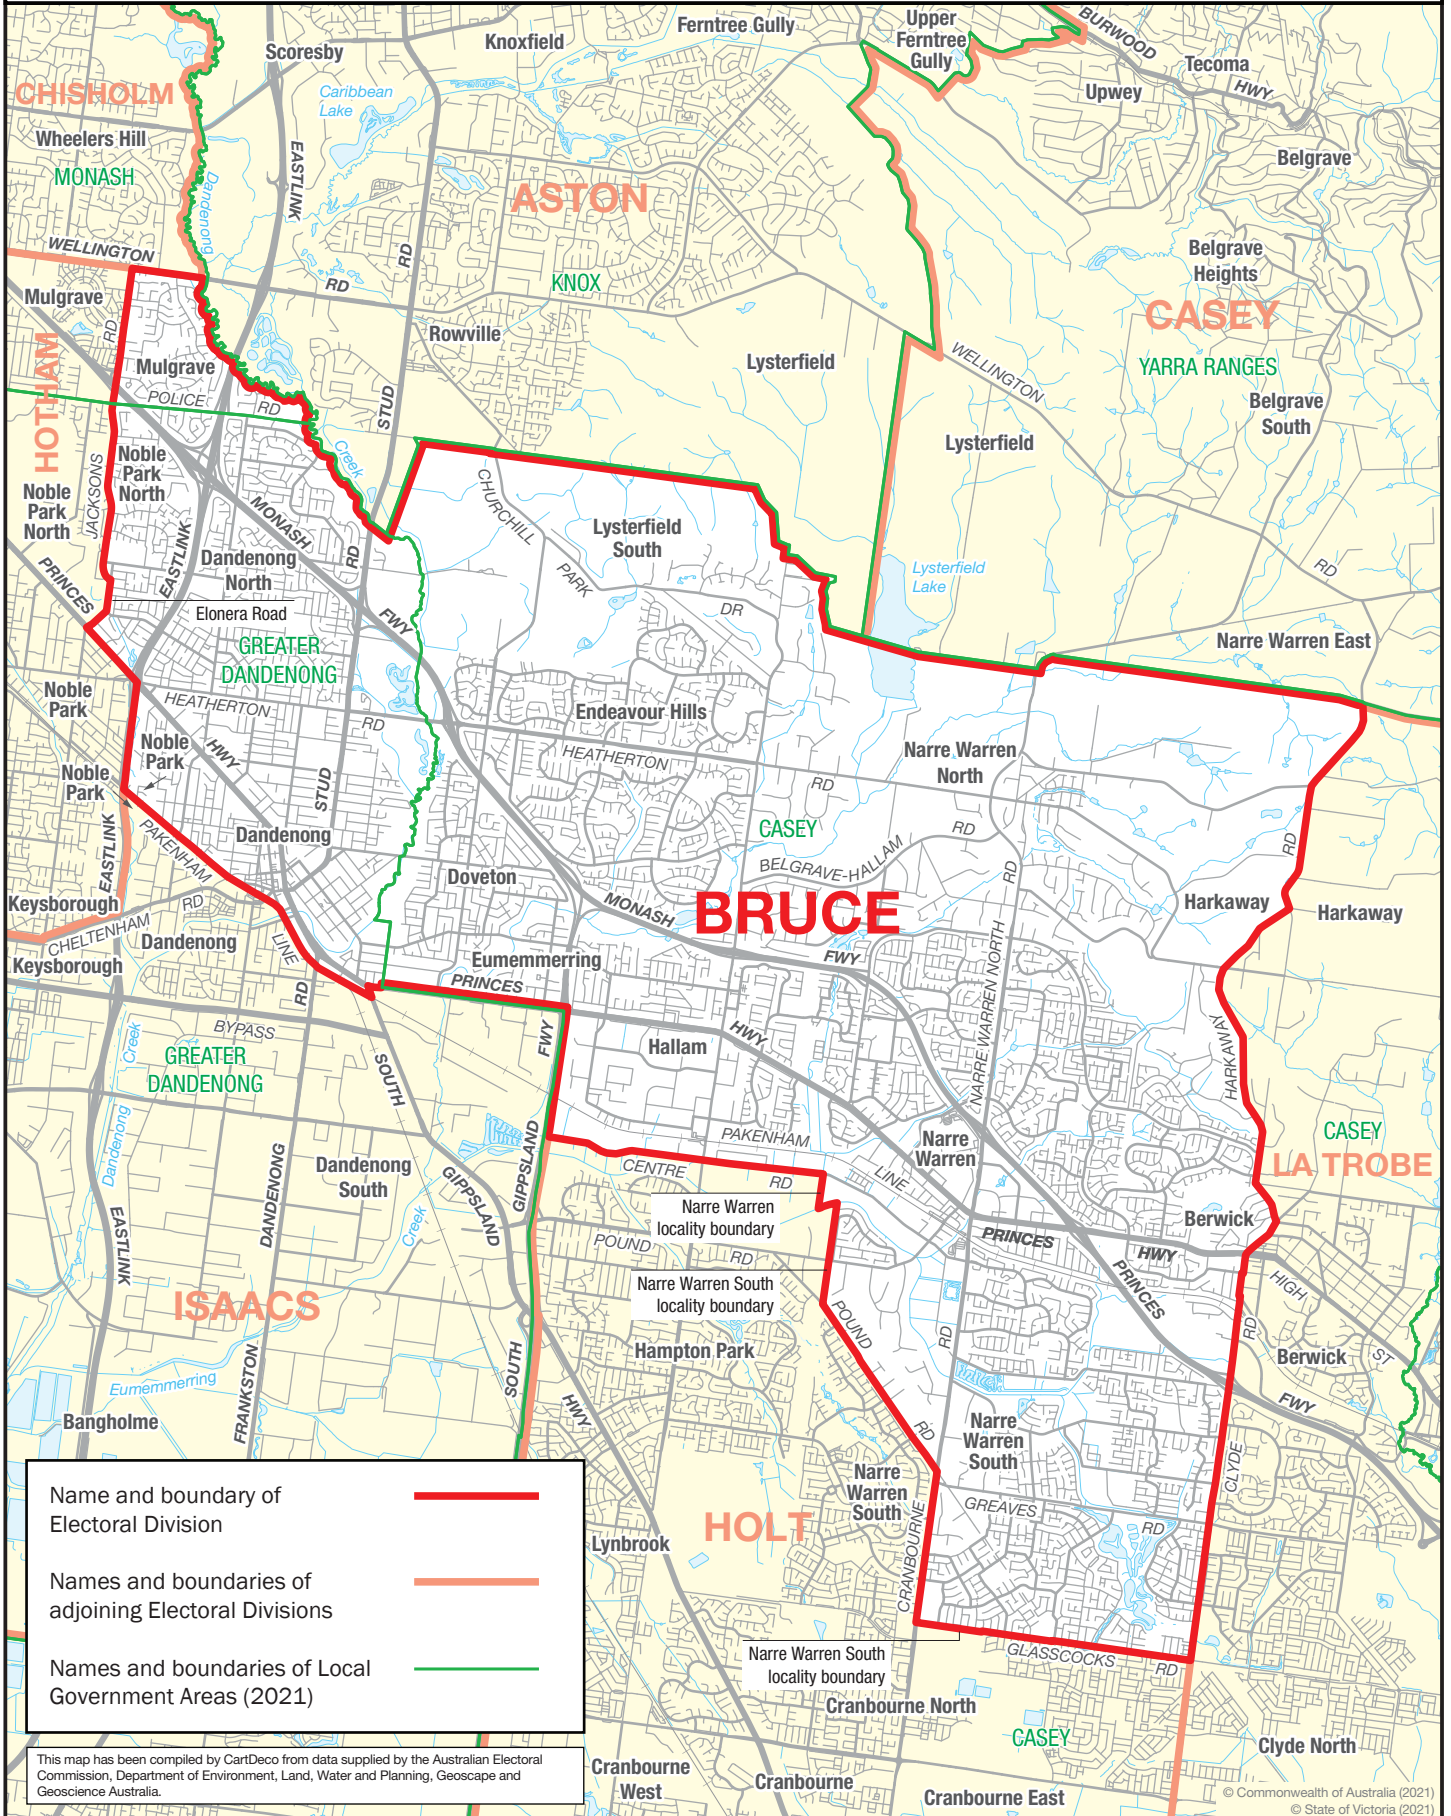

July 2021  
**MAP OF COMMONWEALTH  
 ELECTORAL DIVISION OF  
 BRUCE**

Name and boundary of Electoral Division	
Names and boundaries of adjoining Electoral Divisions	
Names and boundaries of Local Government Areas (2021)	

This map has been compiled by CartDeco from data supplied by the Australian Electoral Commission, Department of Environment, Land, Water and Planning, Geoscape and Geoscience Australia.