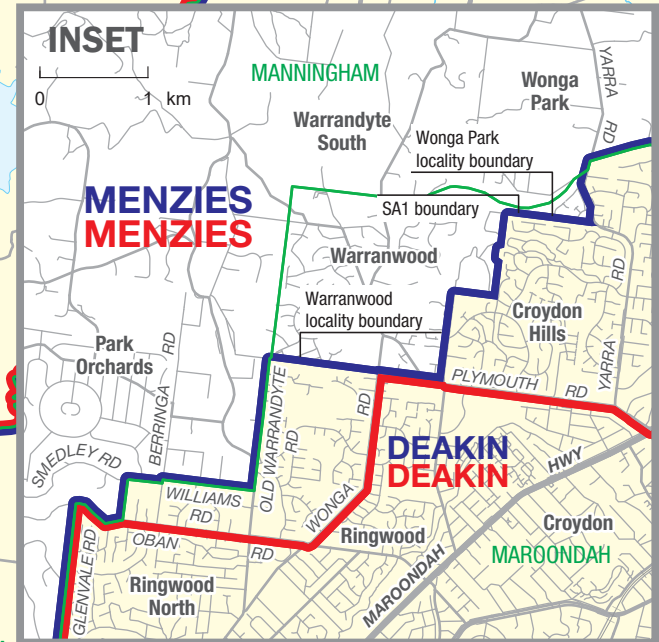

April 2018
**MAP OF PROPOSED
 COMMONWEALTH ELECTORAL DIVISION OF
 MENZIES**

Names and boundaries proposed by the Redistribution Committee ——— (blue line)

Names and boundaries of existing Division ——— (red line)

Names and boundaries of Local Government Areas ——— (green line)