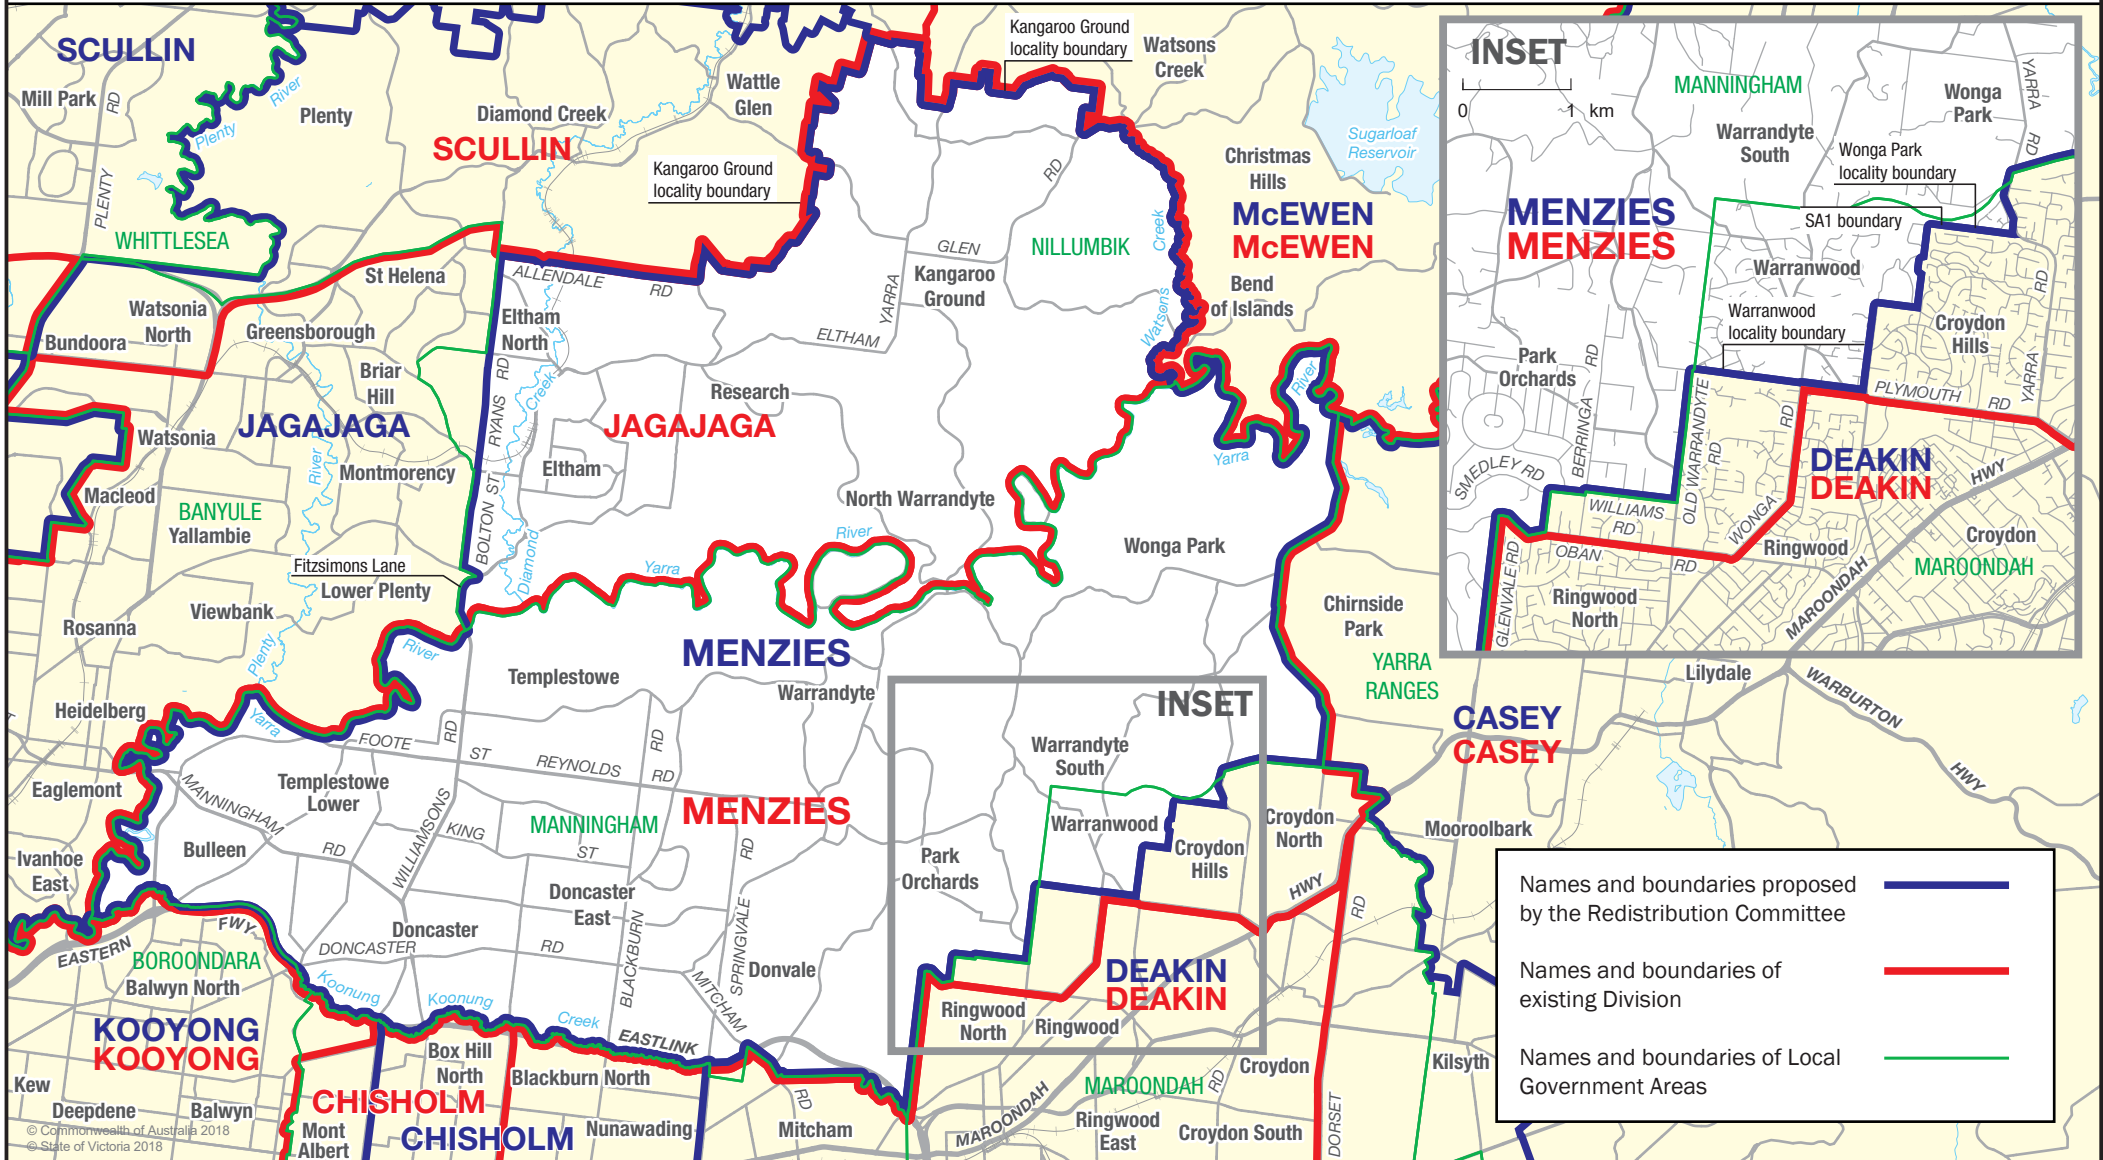

April 2018
**MAP OF PROPOSED
 COMMONWEALTH ELECTORAL DIVISION OF
 MENZIES**

Names and boundaries proposed by the Redistribution Committee ——— (blue line)

Names and boundaries of existing Division ——— (red line)

Names and boundaries of Local Government Areas ——— (green line)