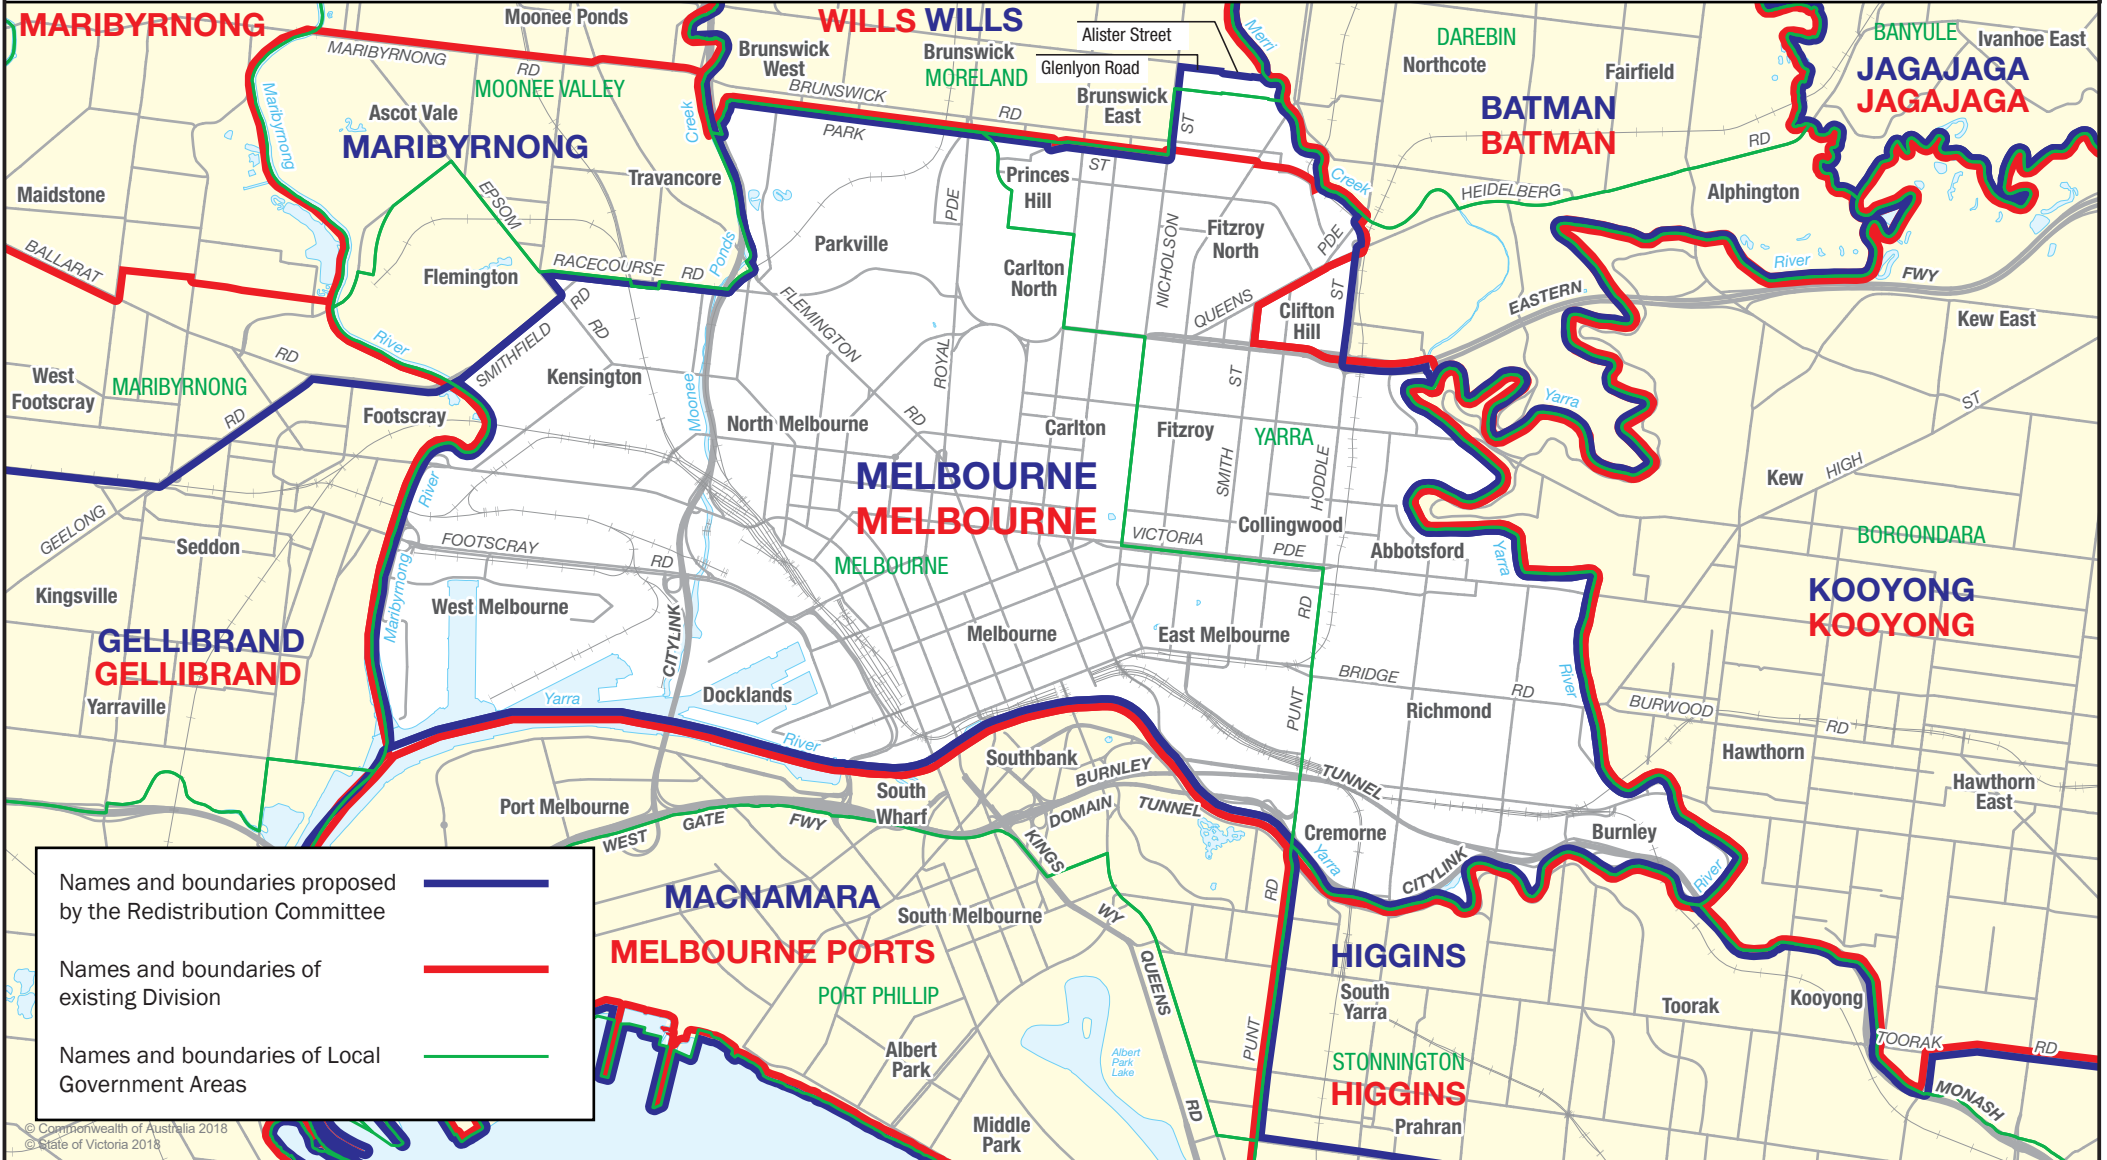

April 2018
**MAP OF PROPOSED
 COMMONWEALTH ELECTORAL DIVISION OF
 MELBOURNE**

Names and boundaries proposed by the Redistribution Committee ————

Names and boundaries of existing Division ————

Names and boundaries of Local Government Areas ————