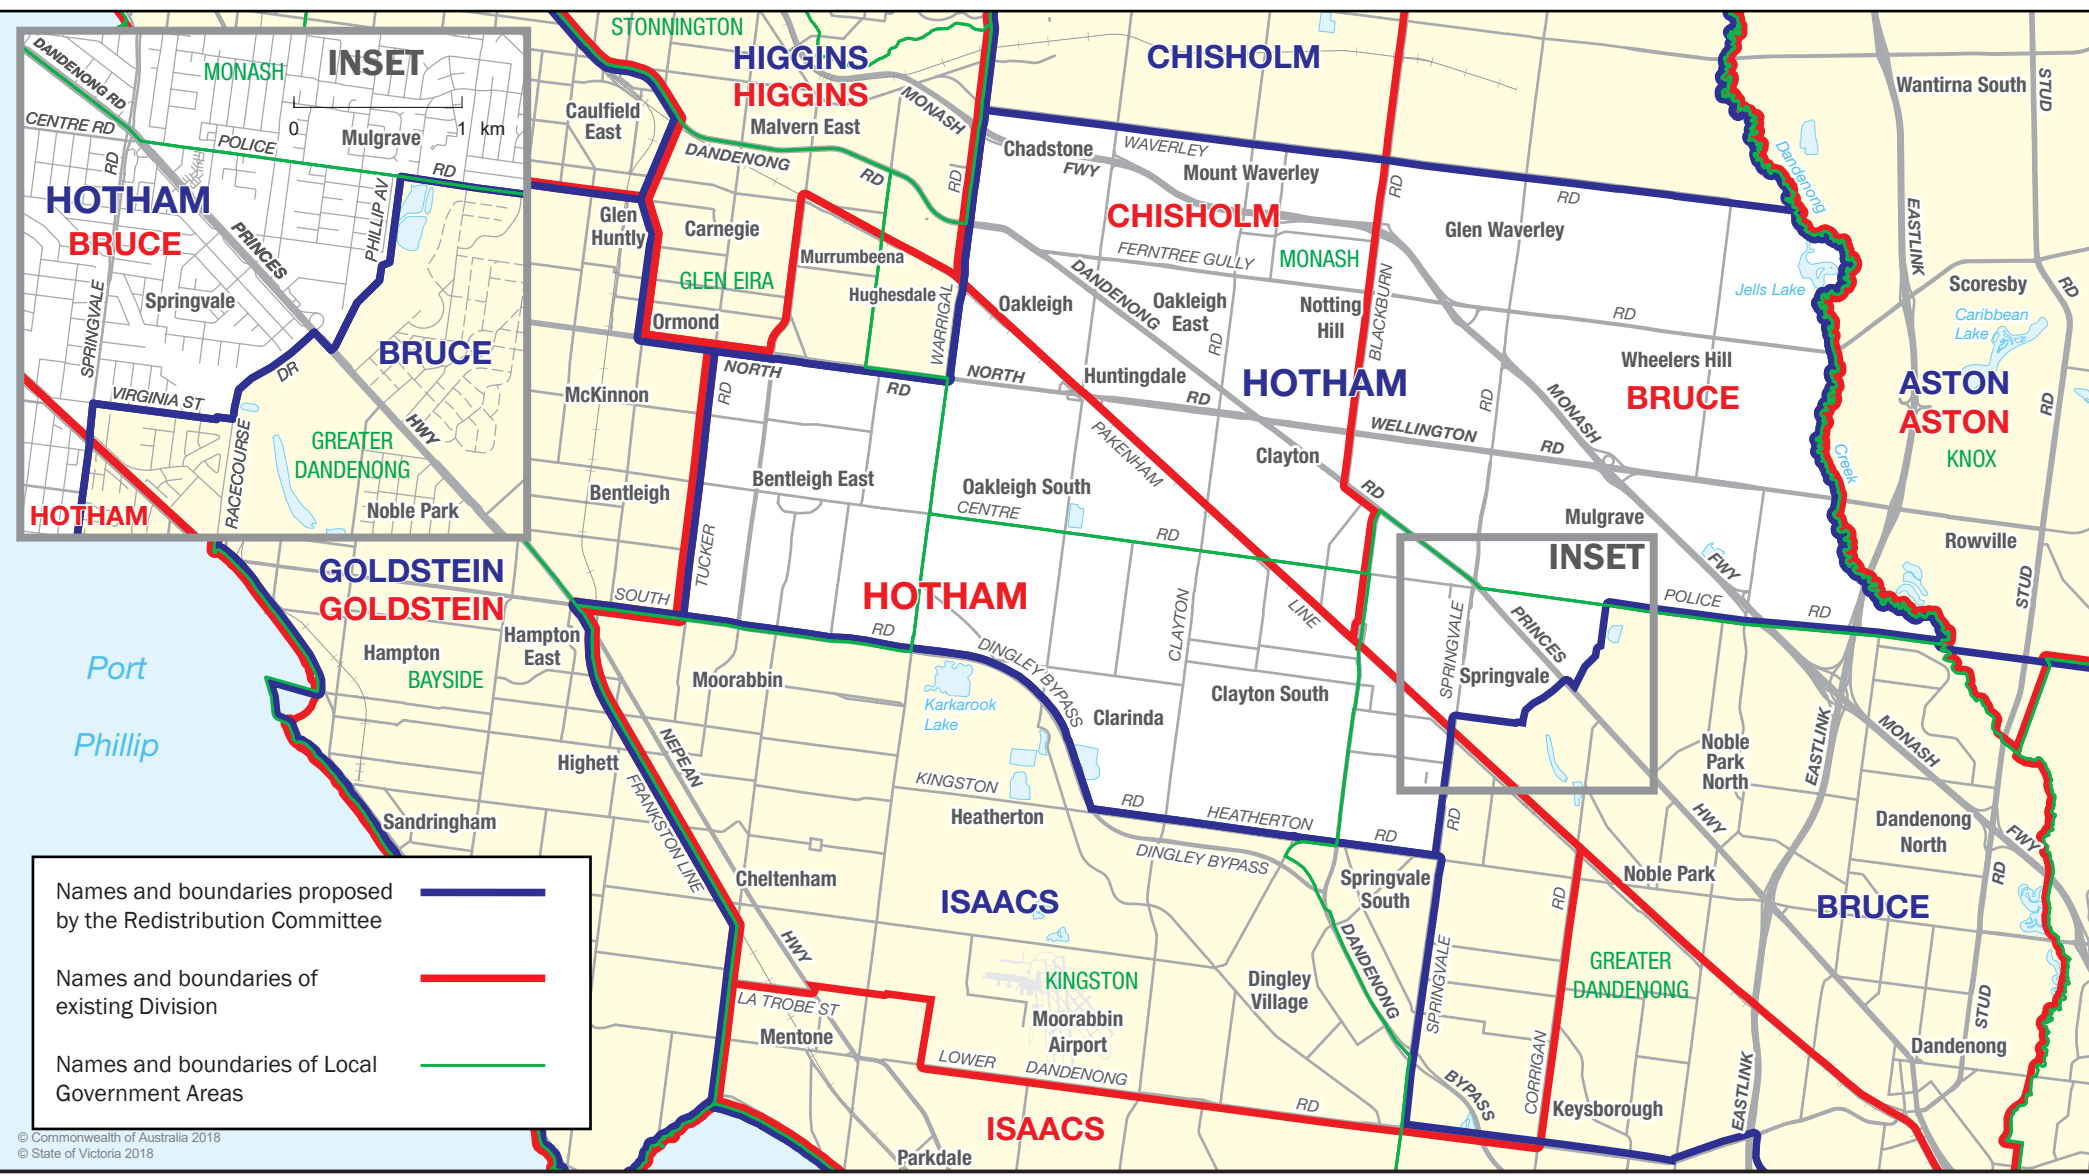

April 2018
**MAP OF PROPOSED
 COMMONWEALTH ELECTORAL DIVISION OF
 HOTHAM**

0 2 km

Names and boundaries proposed by the Redistribution Committee ——— (blue line)

Names and boundaries of existing Division ——— (red line)

Names and boundaries of Local Government Areas ——— (green line)