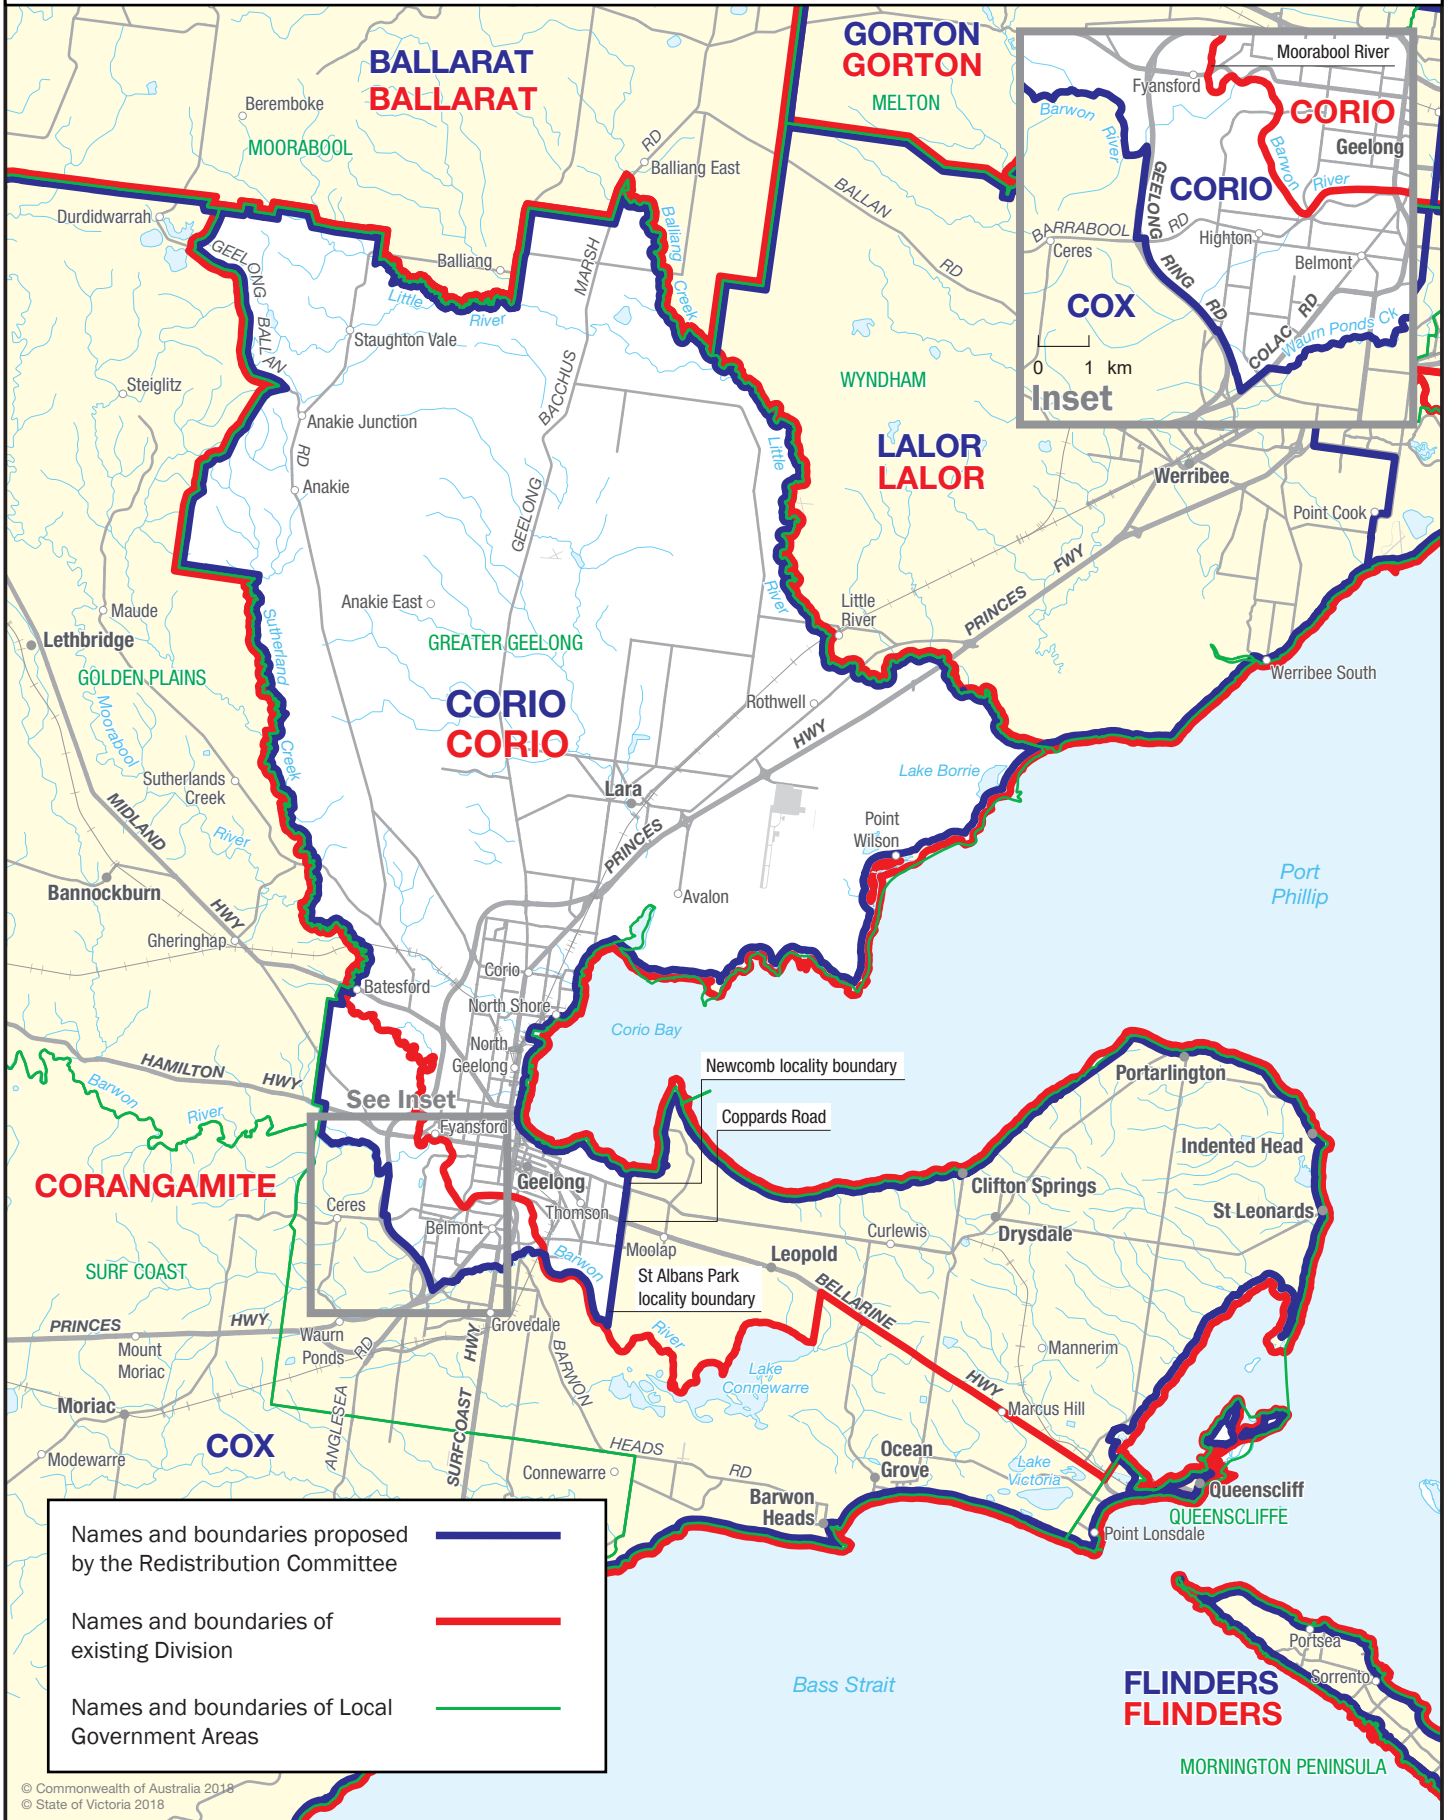

April 2018
**MAP OF PROPOSED
 COMMONWEALTH ELECTORAL DIVISION OF
 CORIO**

0 5 km

Names and boundaries proposed by the Redistribution Committee ——— (blue line)

Names and boundaries of existing Division ——— (red line)

Names and boundaries of Local Government Areas ——— (green line)