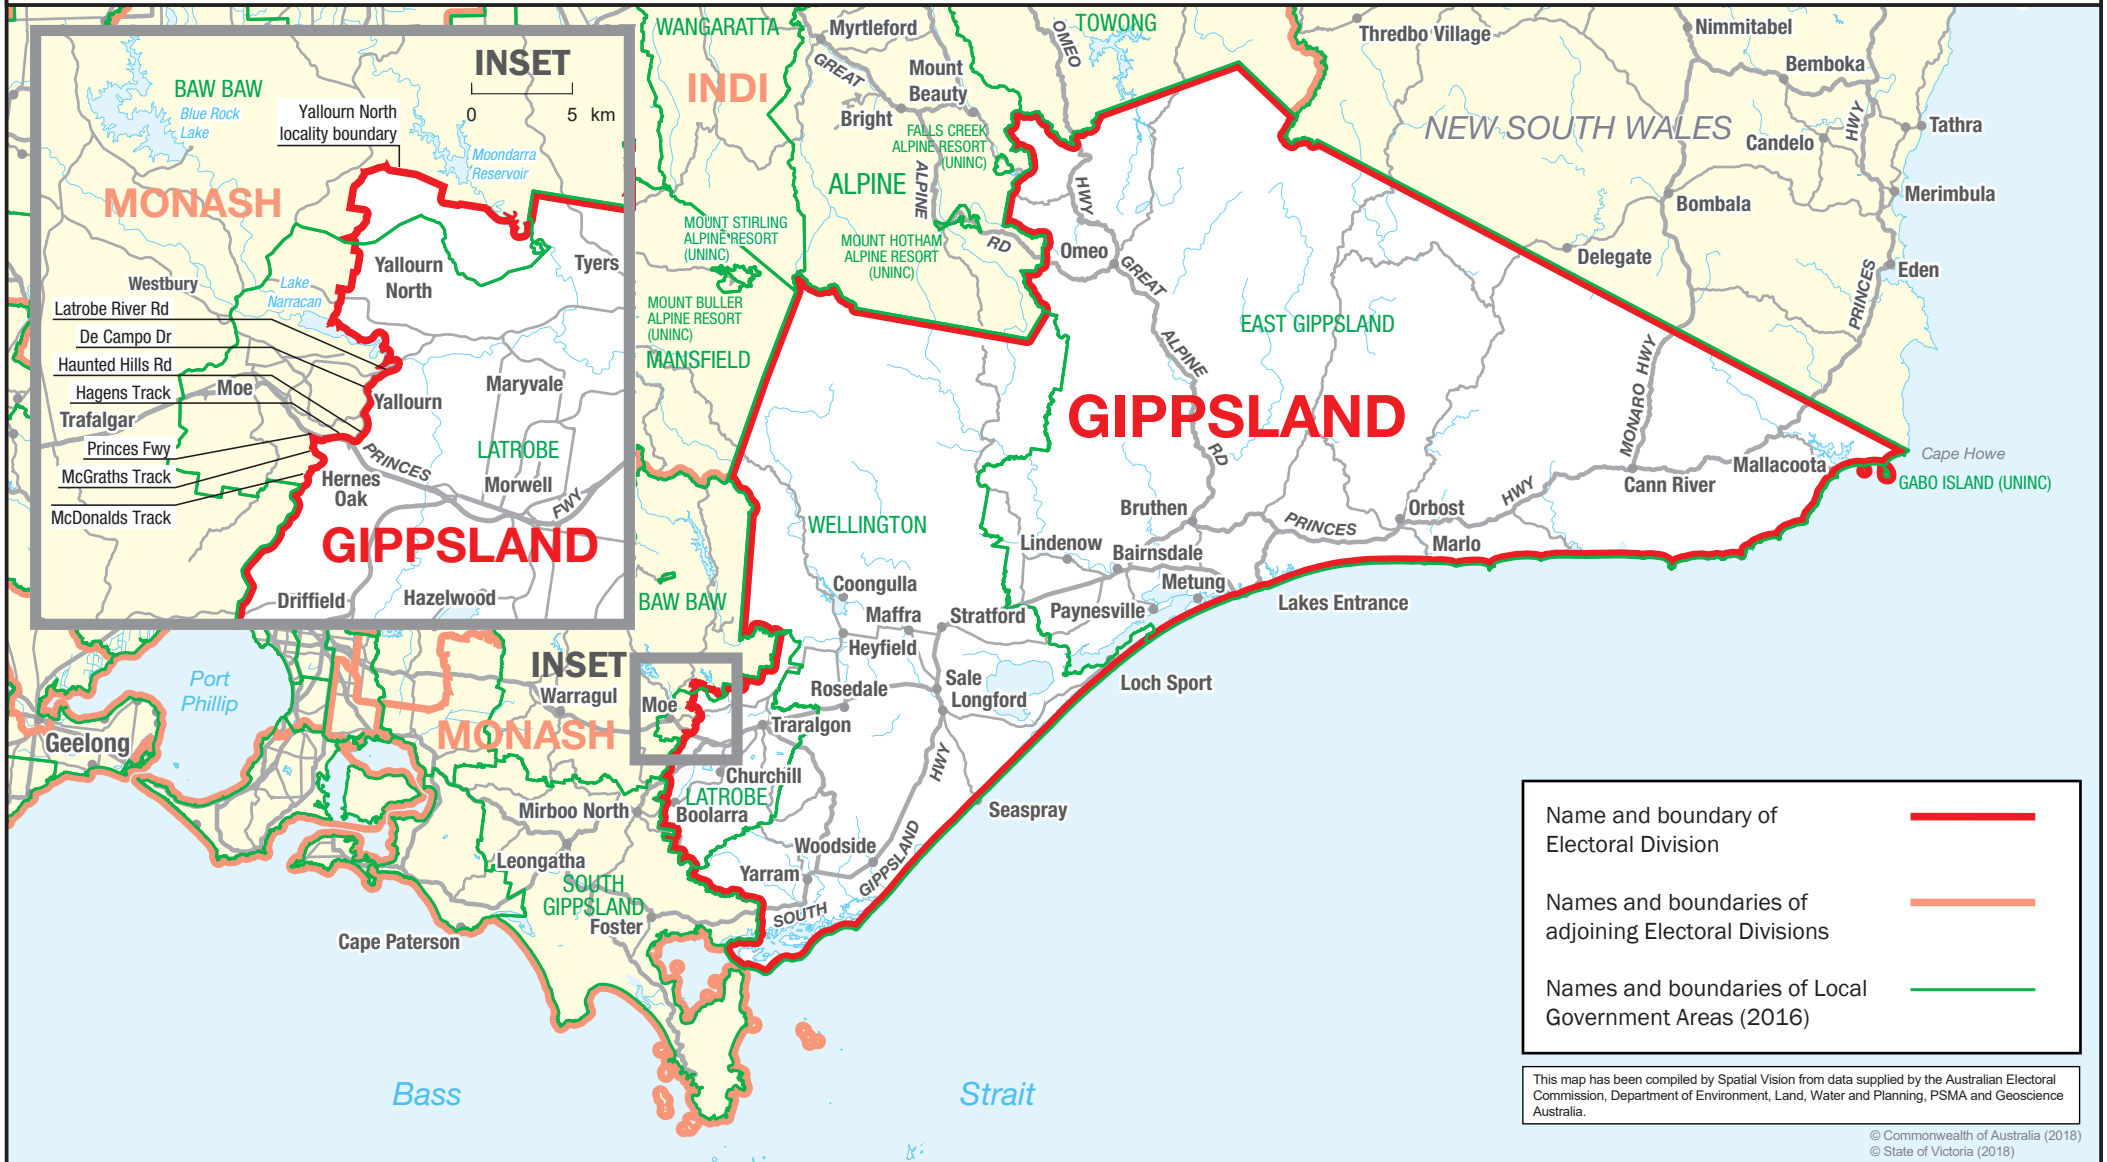

July 2018  
**MAP OF THE FEDERAL  
 ELECTORAL DIVISION OF  
 GIPPSLAND**

Name and boundary of Electoral Division	
Names and boundaries of adjoining Electoral Divisions	
Names and boundaries of Local Government Areas (2016)	

This map has been compiled by Spatial Vision from data supplied by the Australian Electoral Commission, Department of Environment, Land, Water and Planning, PSMA and Geoscience Australia.