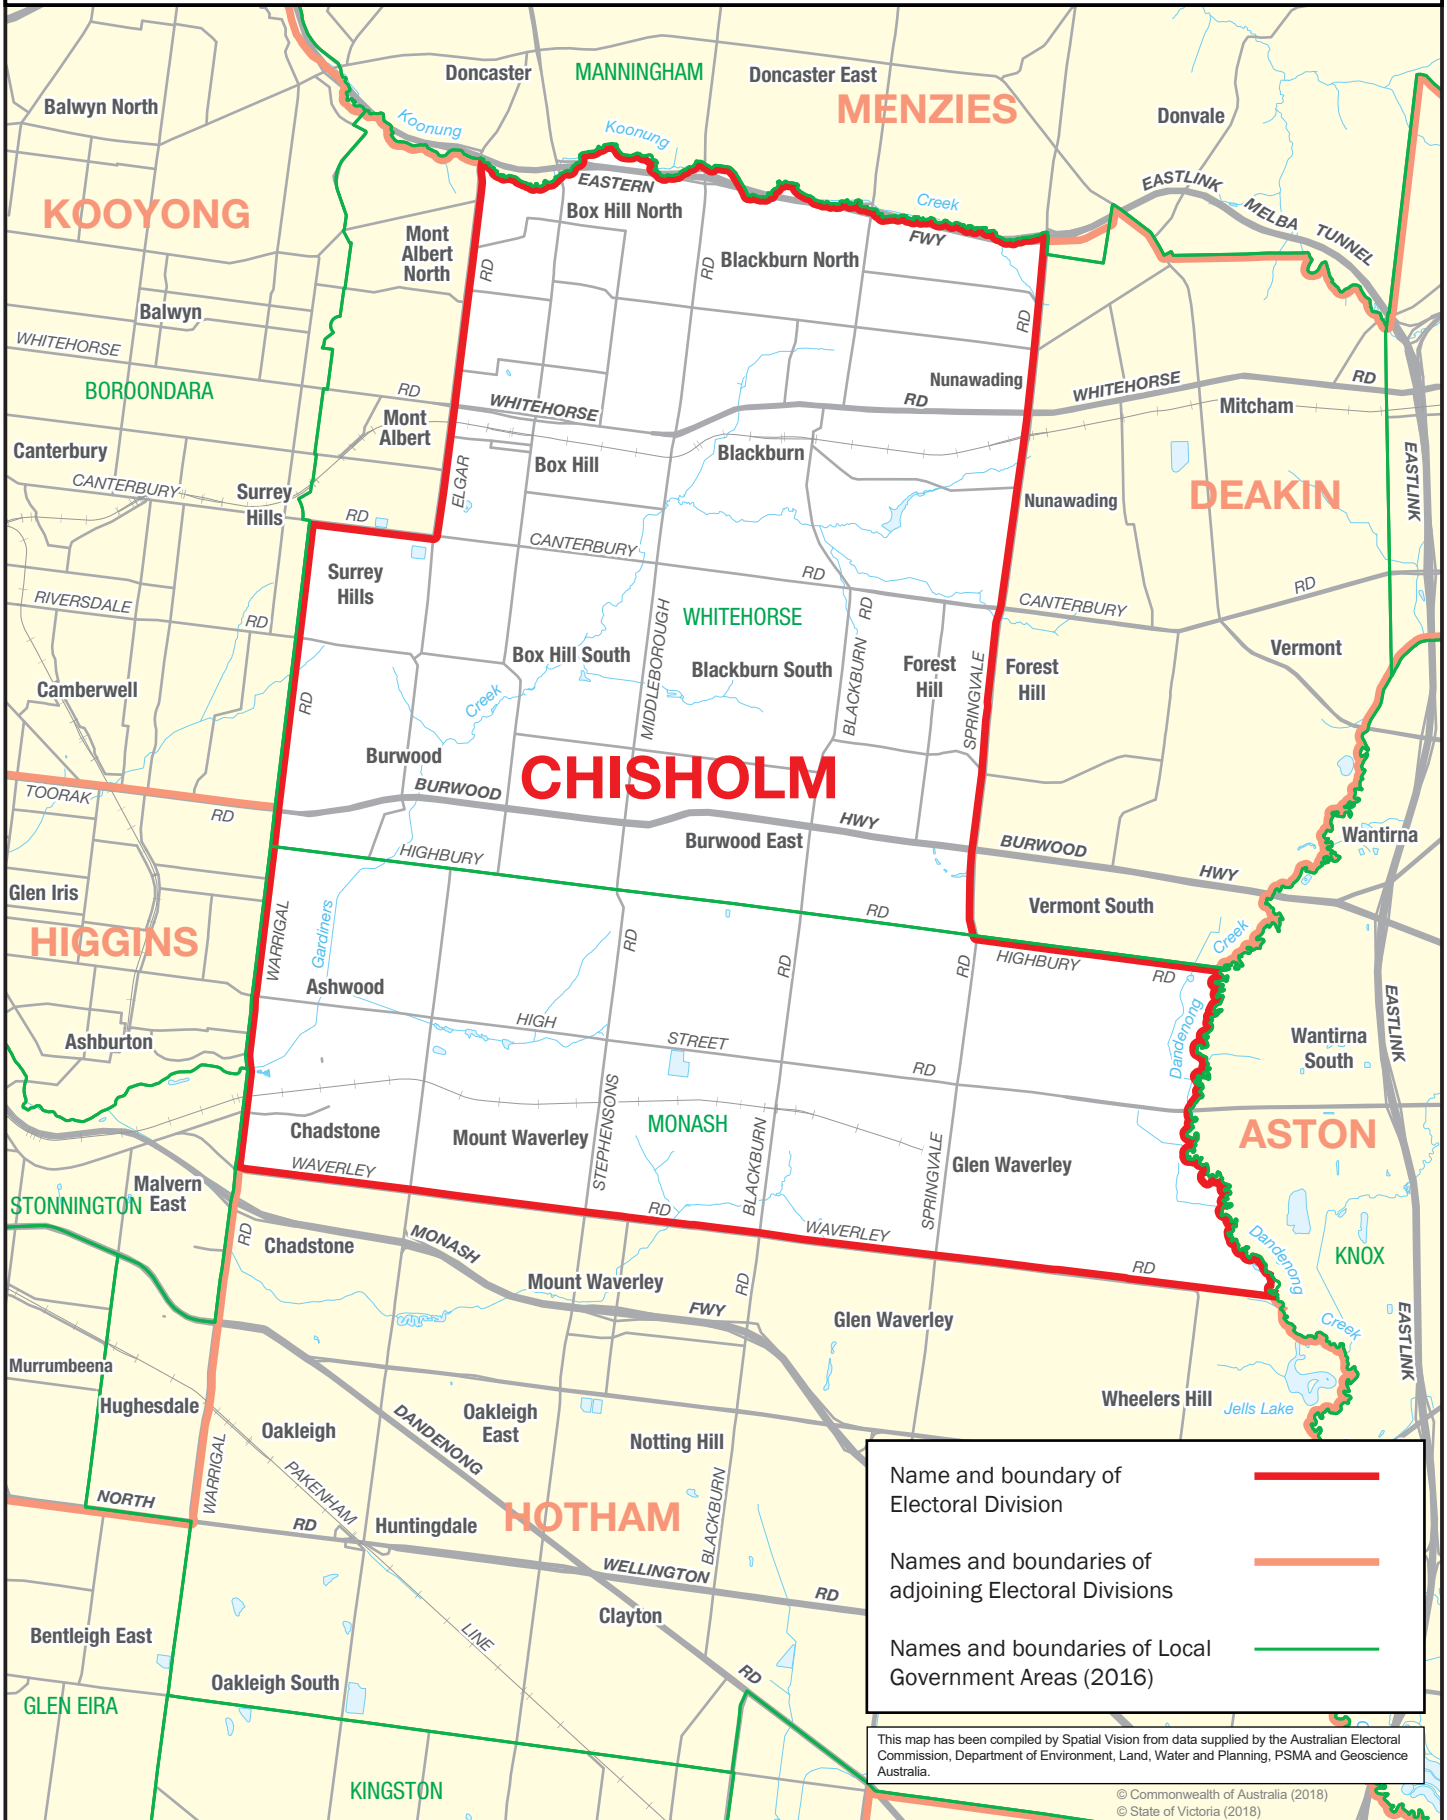

July 2018
**MAP OF THE FEDERAL
 ELECTORAL DIVISION OF
 CHISHOLM**

Name and boundary of Electoral Division	
Names and boundaries of adjoining Electoral Divisions	
Names and boundaries of Local Government Areas (2016)	

This map has been compiled by Spatial Vision from data supplied by the Australian Electoral Commission, Department of Environment, Land, Water and Planning, PSMA and Geoscience Australia.