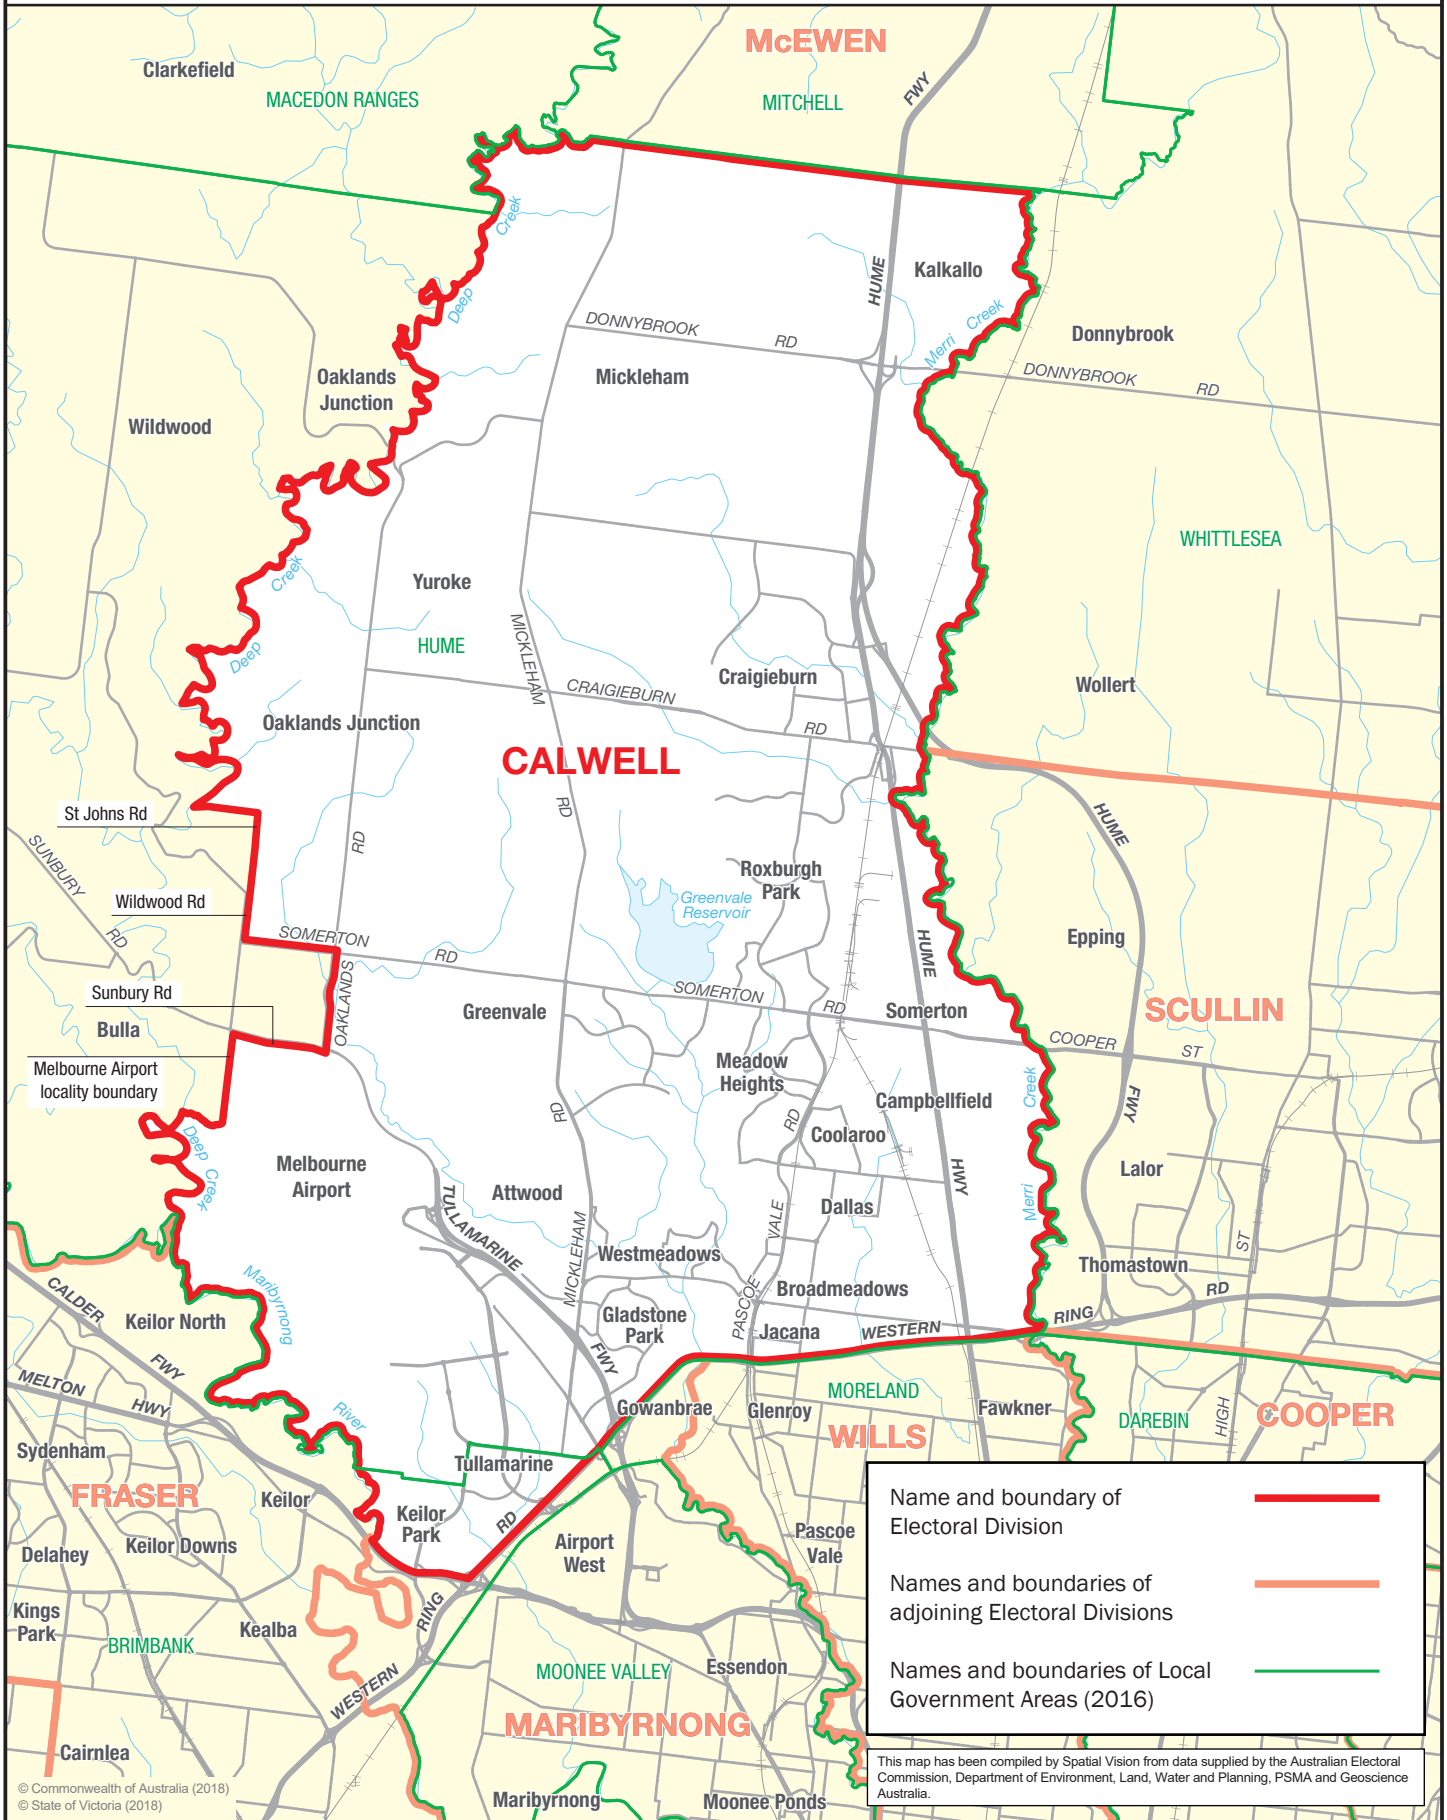

July 2018
**MAP OF THE FEDERAL
 ELECTORAL DIVISION OF
 CALWELL**

0 2 km

Name and boundary of Electoral Division	
Names and boundaries of adjoining Electoral Divisions	
Names and boundaries of Local Government Areas (2016)	

This map has been compiled by Spatial Vision from data supplied by the Australian Electoral Commission, Department of Environment, Land, Water and Planning, PSMA and Geoscience Australia.