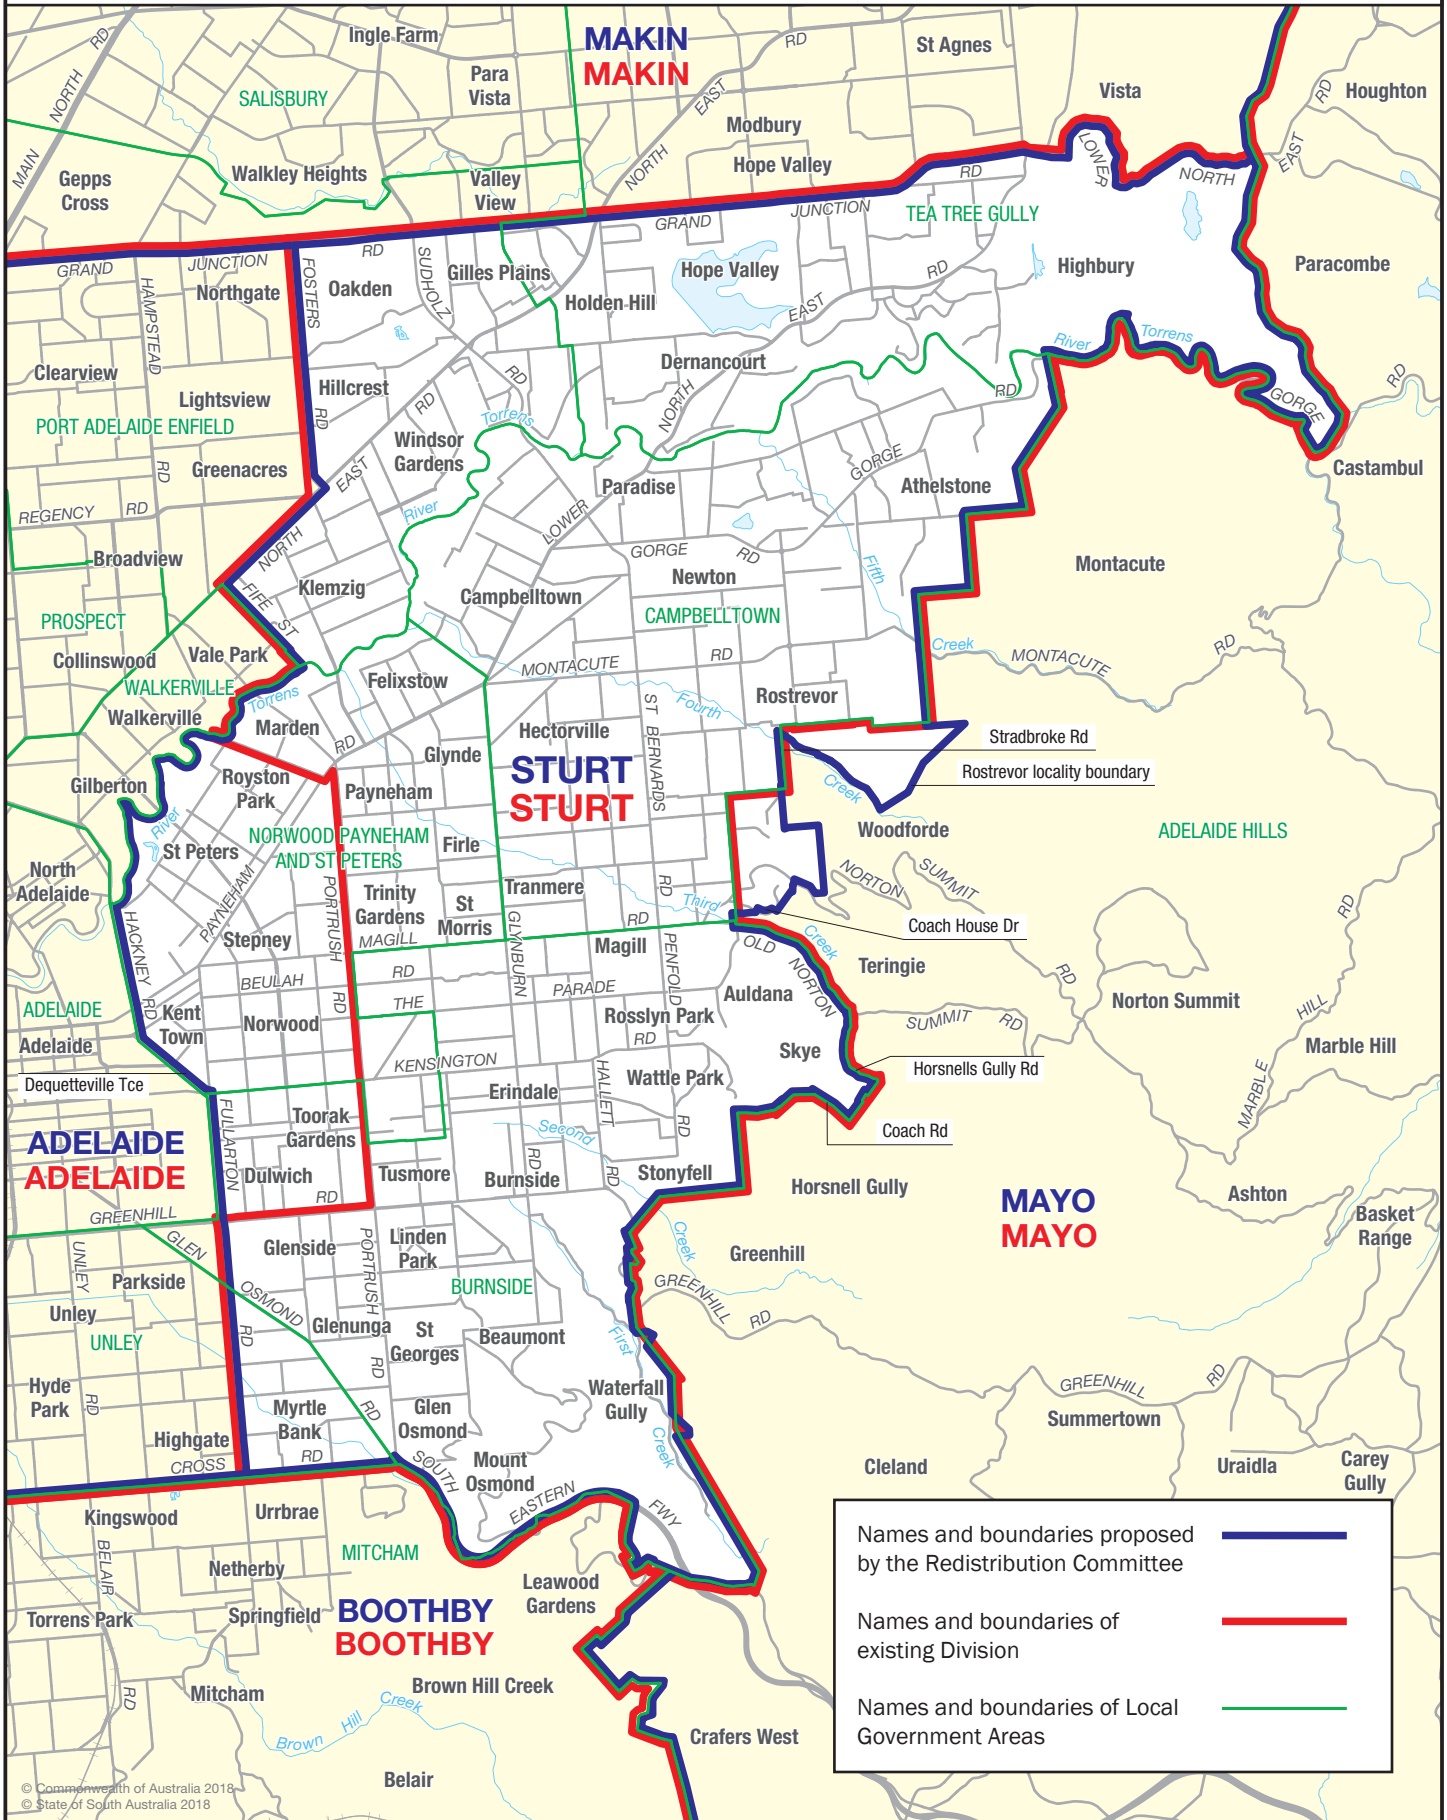

April 2018
**MAP OF PROPOSED
 COMMONWEALTH ELECTORAL DIVISION OF
 STURT**

0 2 km

Names and boundaries proposed by the Redistribution Committee	
Names and boundaries of existing Division	
Names and boundaries of Local Government Areas	