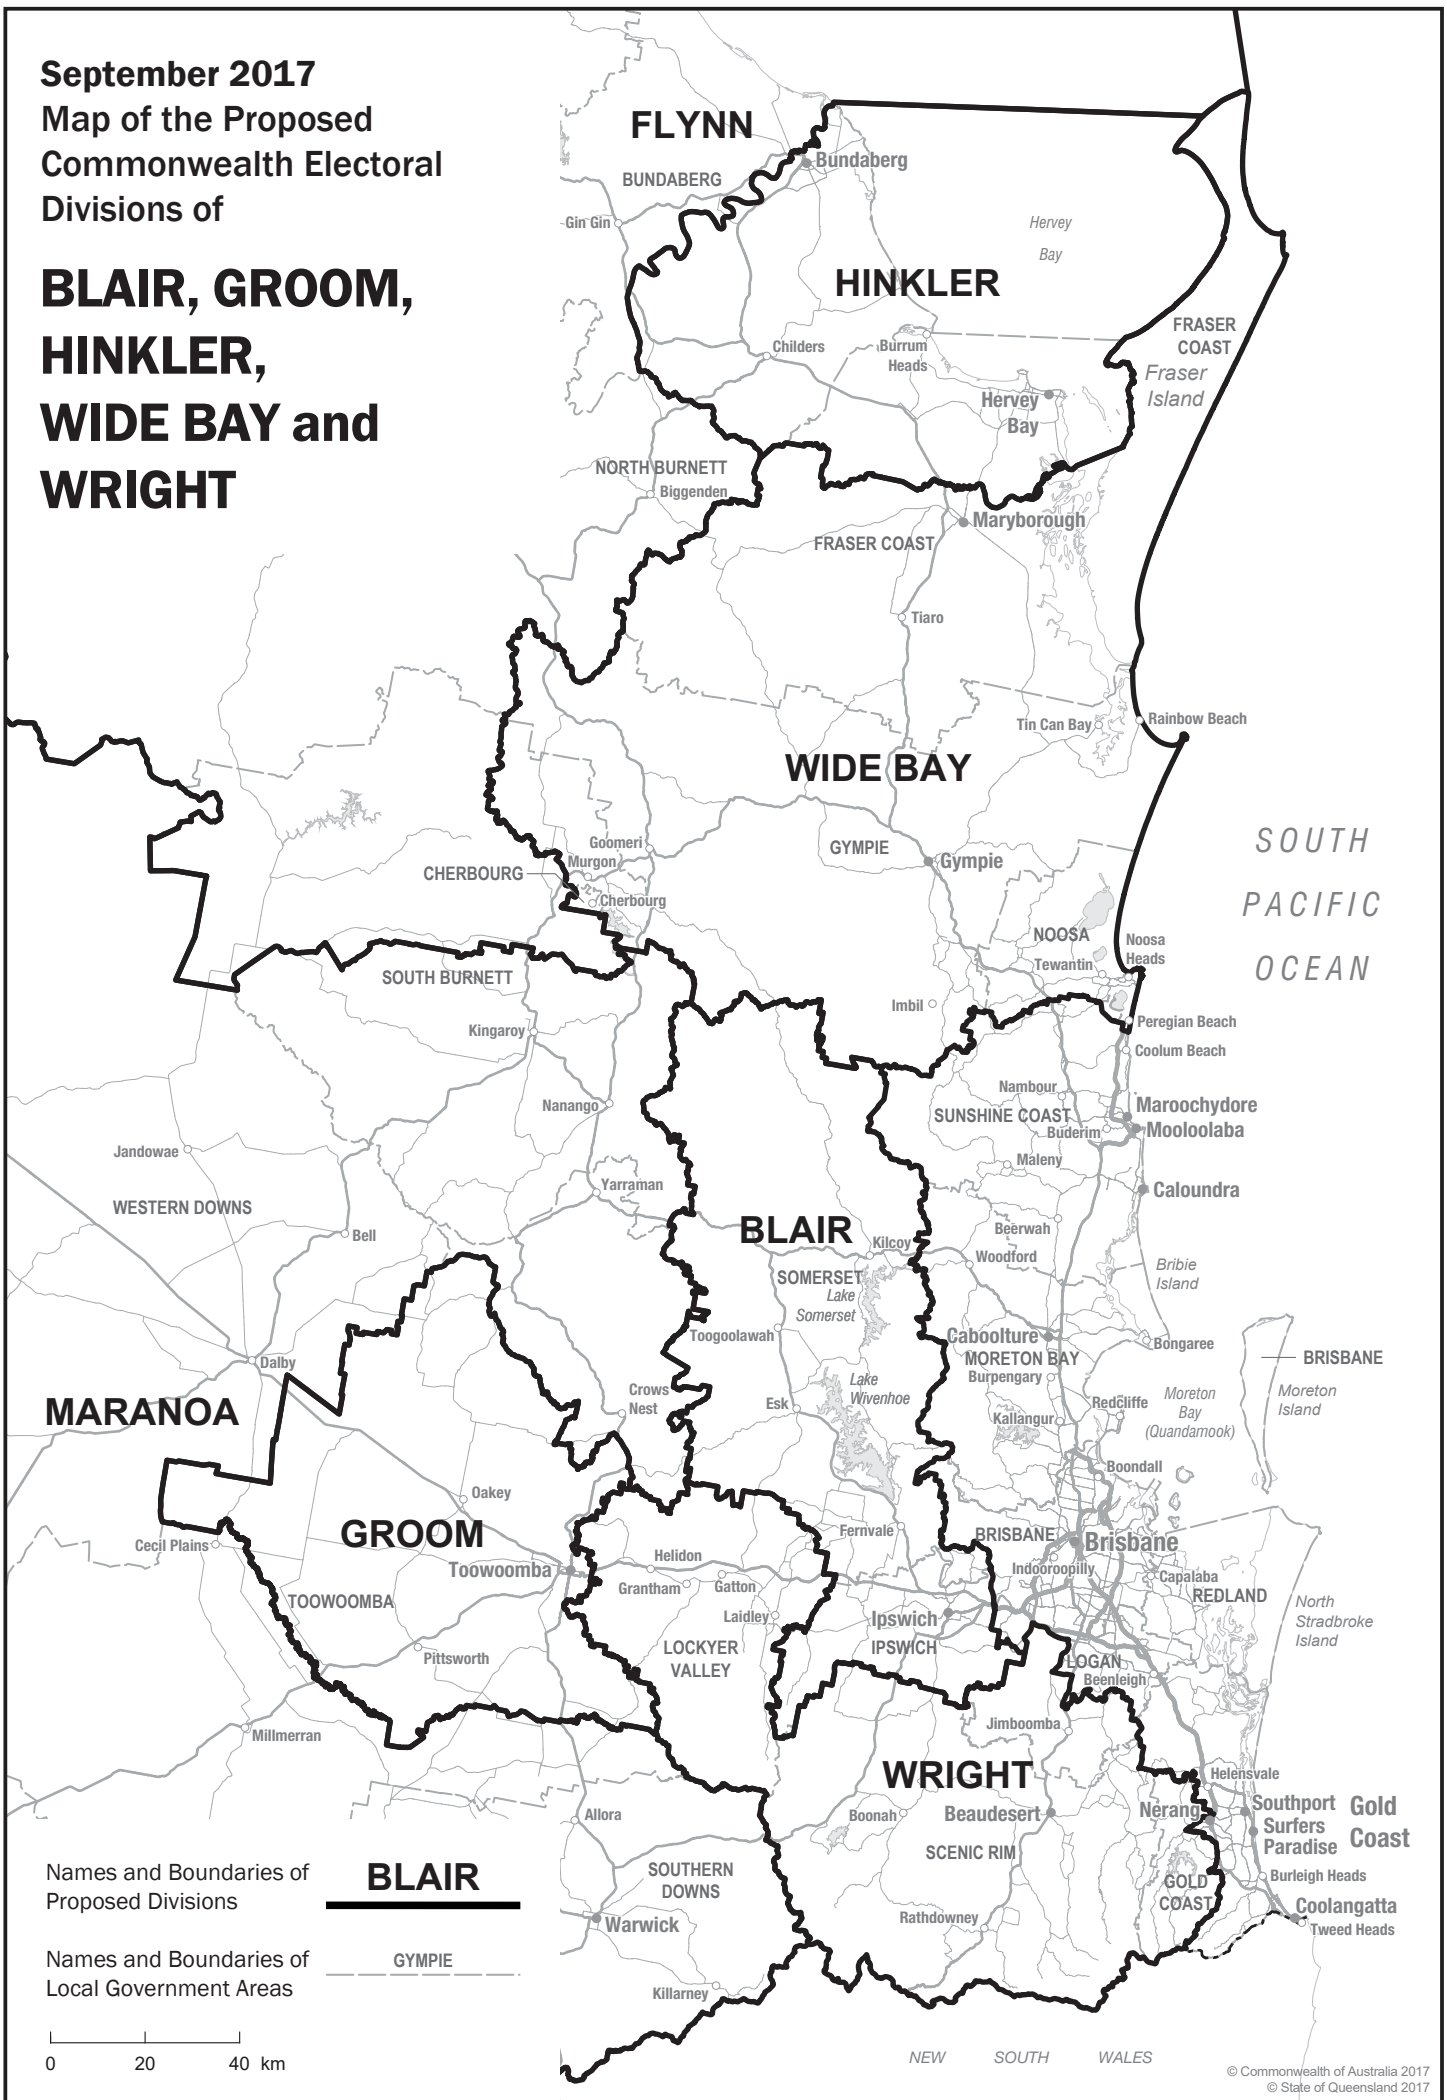

September 2017  
 Map of the Proposed  
 Commonwealth Electoral  
 Divisions of

**BLAIR, GROOM,  
 HINKLER,  
 WIDE BAY and  
 WRIGHT**

Names and Boundaries of  
 Proposed Divisions

Names and Boundaries of  
 Local Government Areas