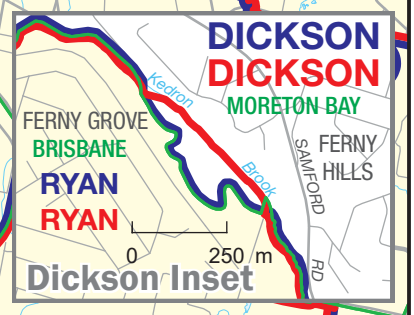

September 2017
**MAP OF PROPOSED
 COMMONWEALTH ELECTORAL DIVISION OF
 RYAN**

0 5 km

Names and boundaries proposed by the Redistribution Committee	
Names and boundaries of existing Division	
Names and boundaries of Local Government Areas	