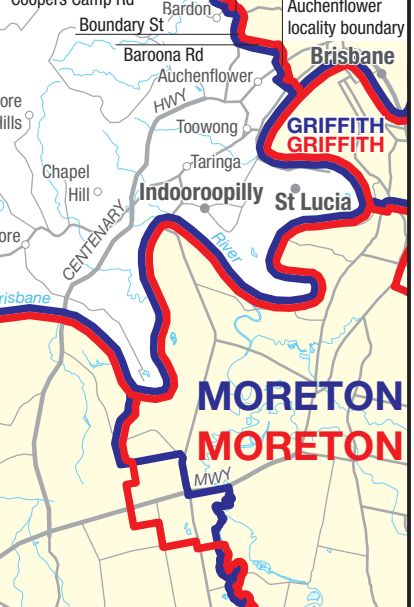

September 2017
**MAP OF PROPOSED
 COMMONWEALTH ELECTORAL DIVISION OF
 RYAN**

0 5 km

Names and boundaries proposed by the Redistribution Committee	
Names and boundaries of existing Division	
Names and boundaries of Local Government Areas	