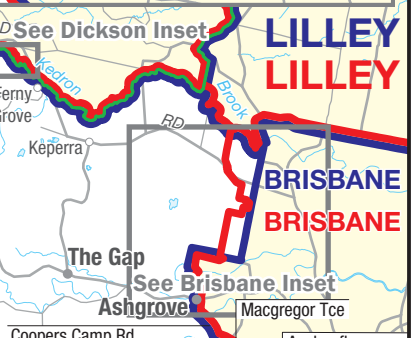

September 2017
**MAP OF PROPOSED
 COMMONWEALTH ELECTORAL DIVISION OF
 RYAN**

0 5 km

Names and boundaries proposed by the Redistribution Committee	
Names and boundaries of existing Division	
Names and boundaries of Local Government Areas	