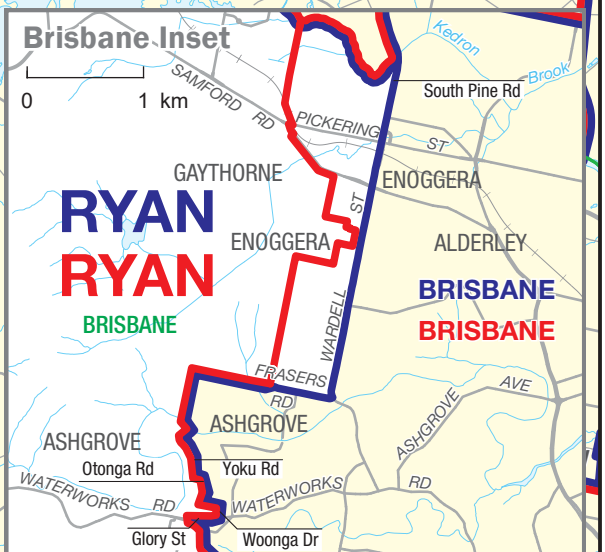

September 2017
**MAP OF PROPOSED
 COMMONWEALTH ELECTORAL DIVISION OF
 RYAN**

0 5 km

Names and boundaries proposed by the Redistribution Committee	
Names and boundaries of existing Division	
Names and boundaries of Local Government Areas	