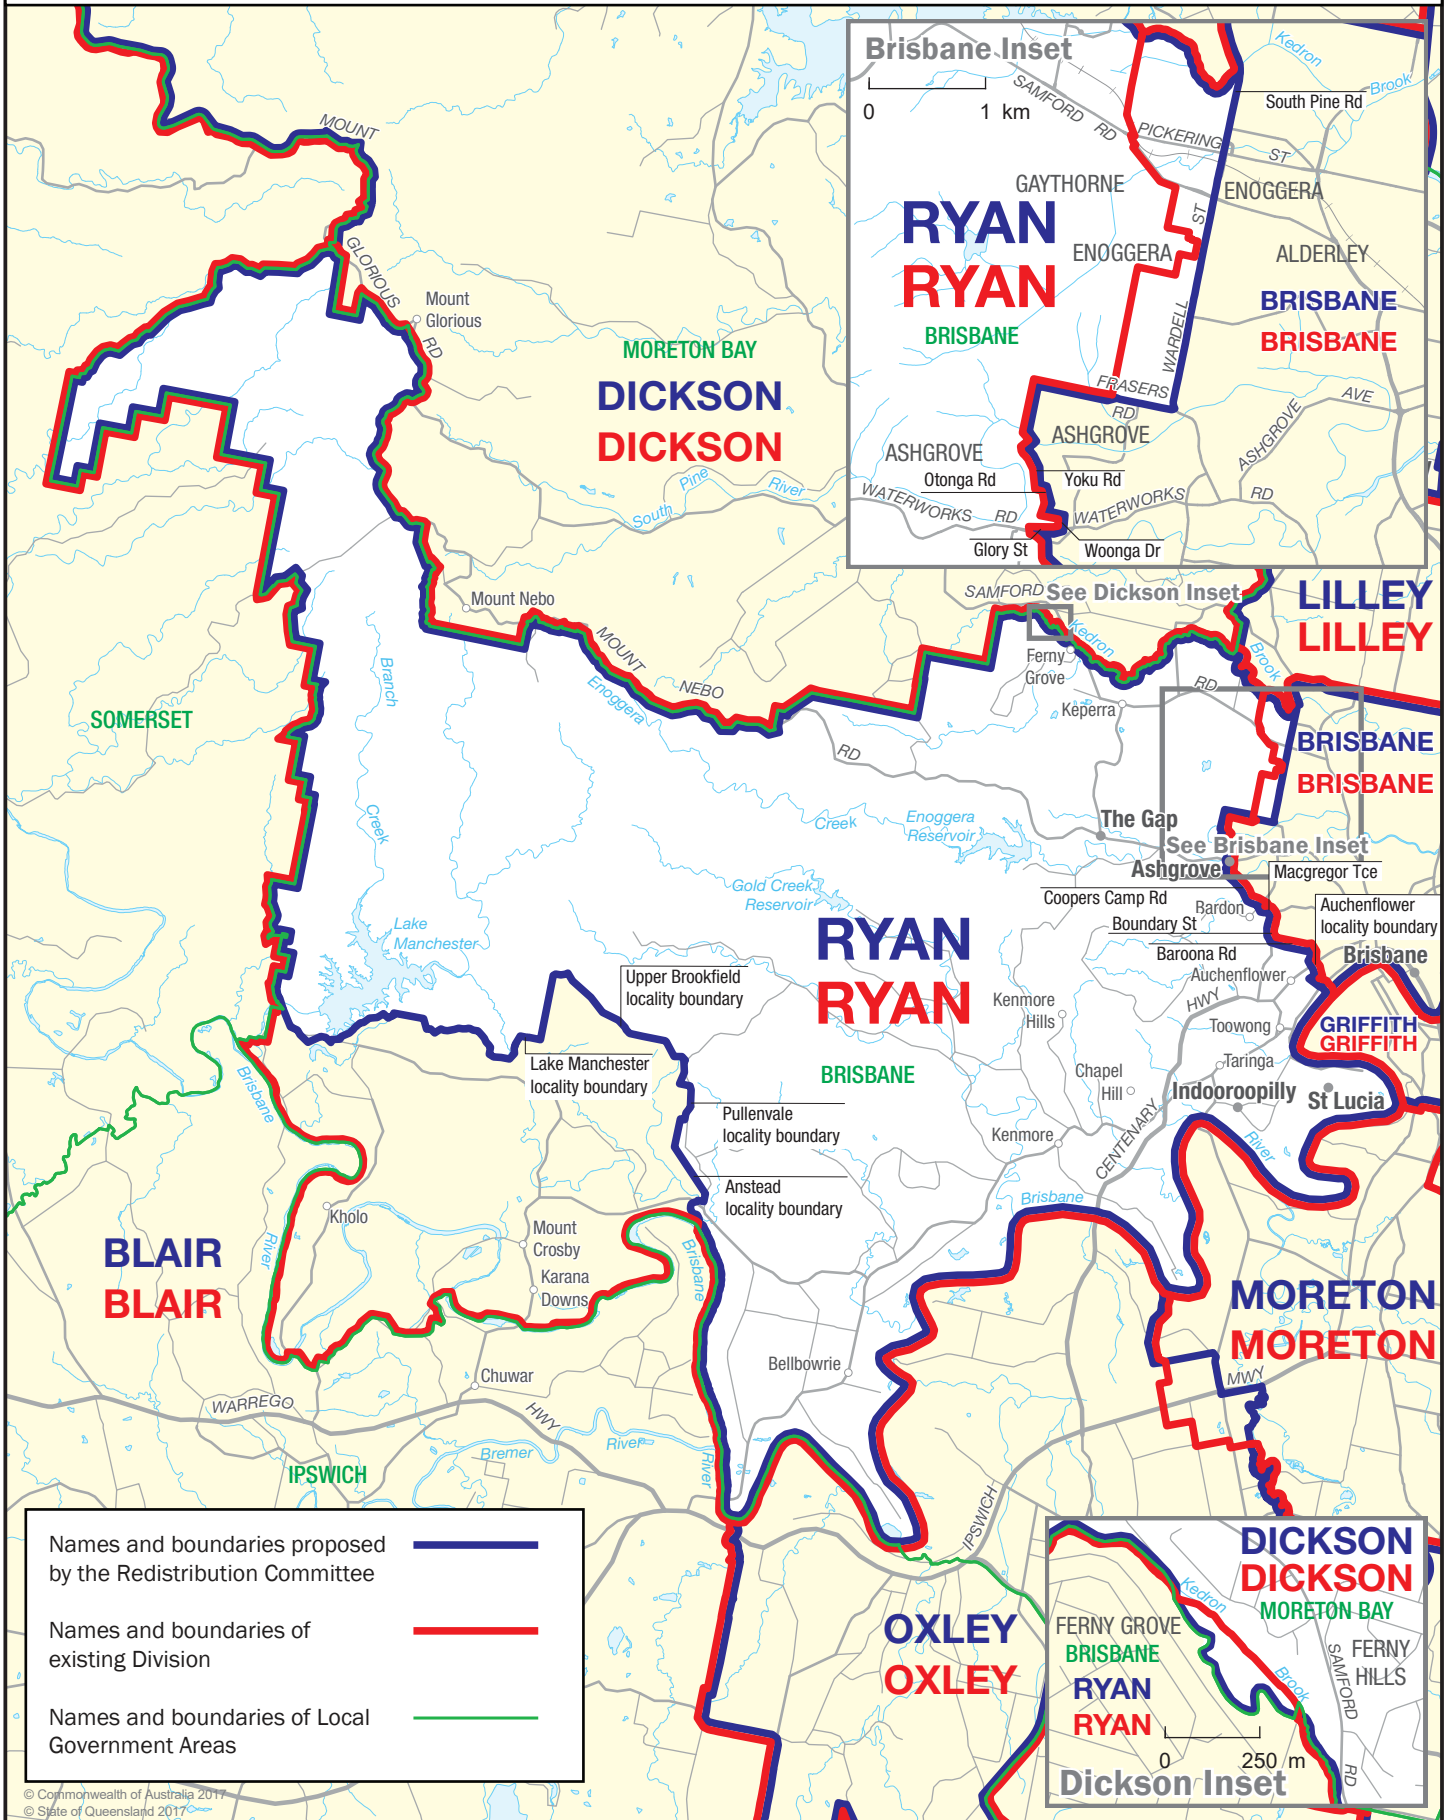

September 2017
**MAP OF PROPOSED
 COMMONWEALTH ELECTORAL DIVISION OF
 RYAN**

0 5 km

Names and boundaries proposed by the Redistribution Committee	
Names and boundaries of existing Division	
Names and boundaries of Local Government Areas	