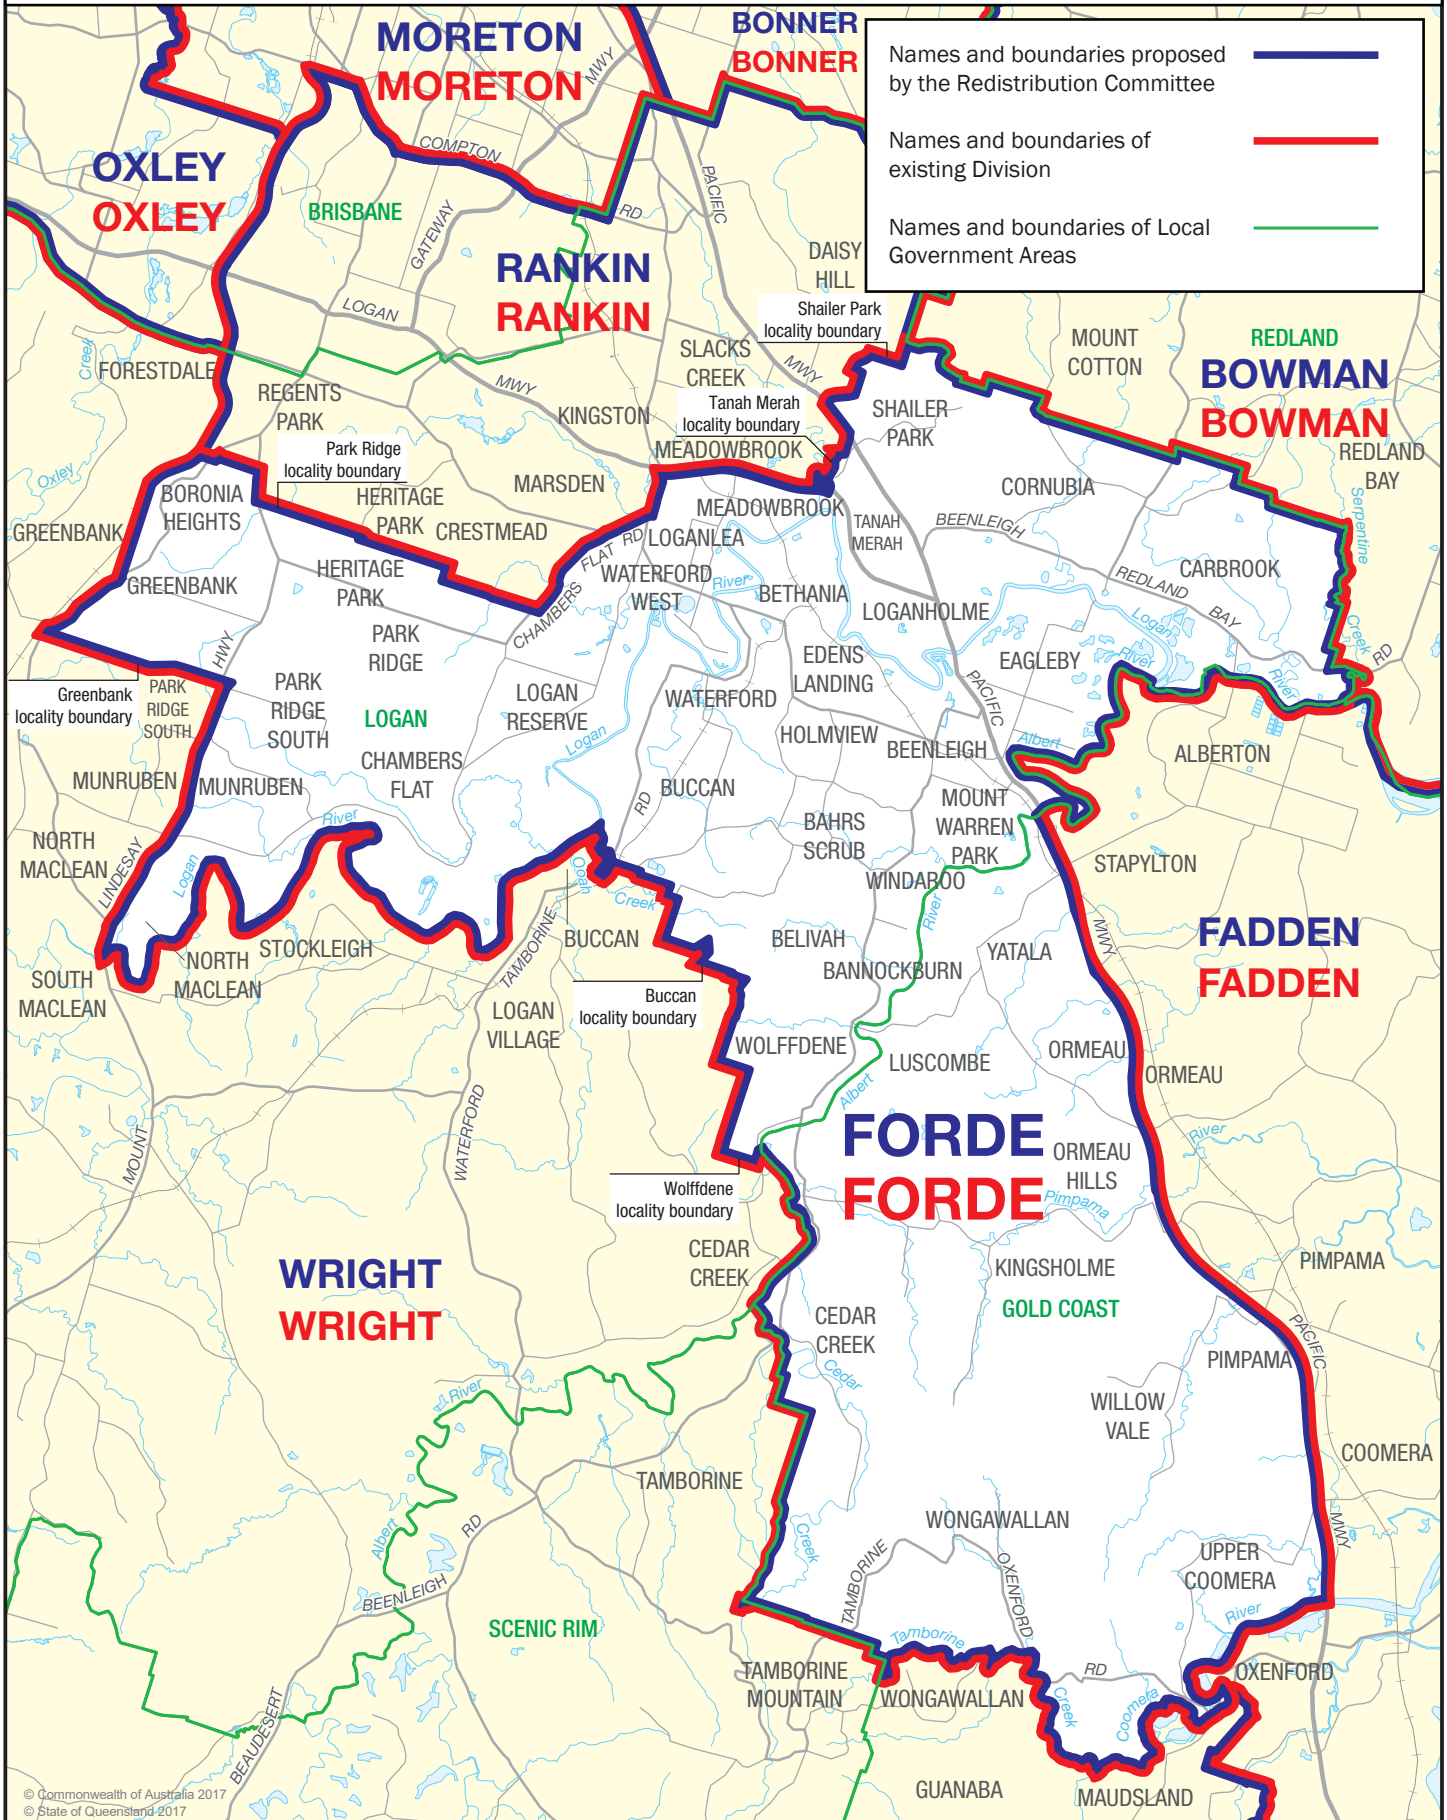

September 2017  
**MAP OF PROPOSED  
 COMMONWEALTH ELECTORAL DIVISION OF  
 FORDE**

Names and boundaries proposed by the Redistribution Committee ——— (blue line)

Names and boundaries of existing Division ——— (red line)

Names and boundaries of Local Government Areas ——— (green line)