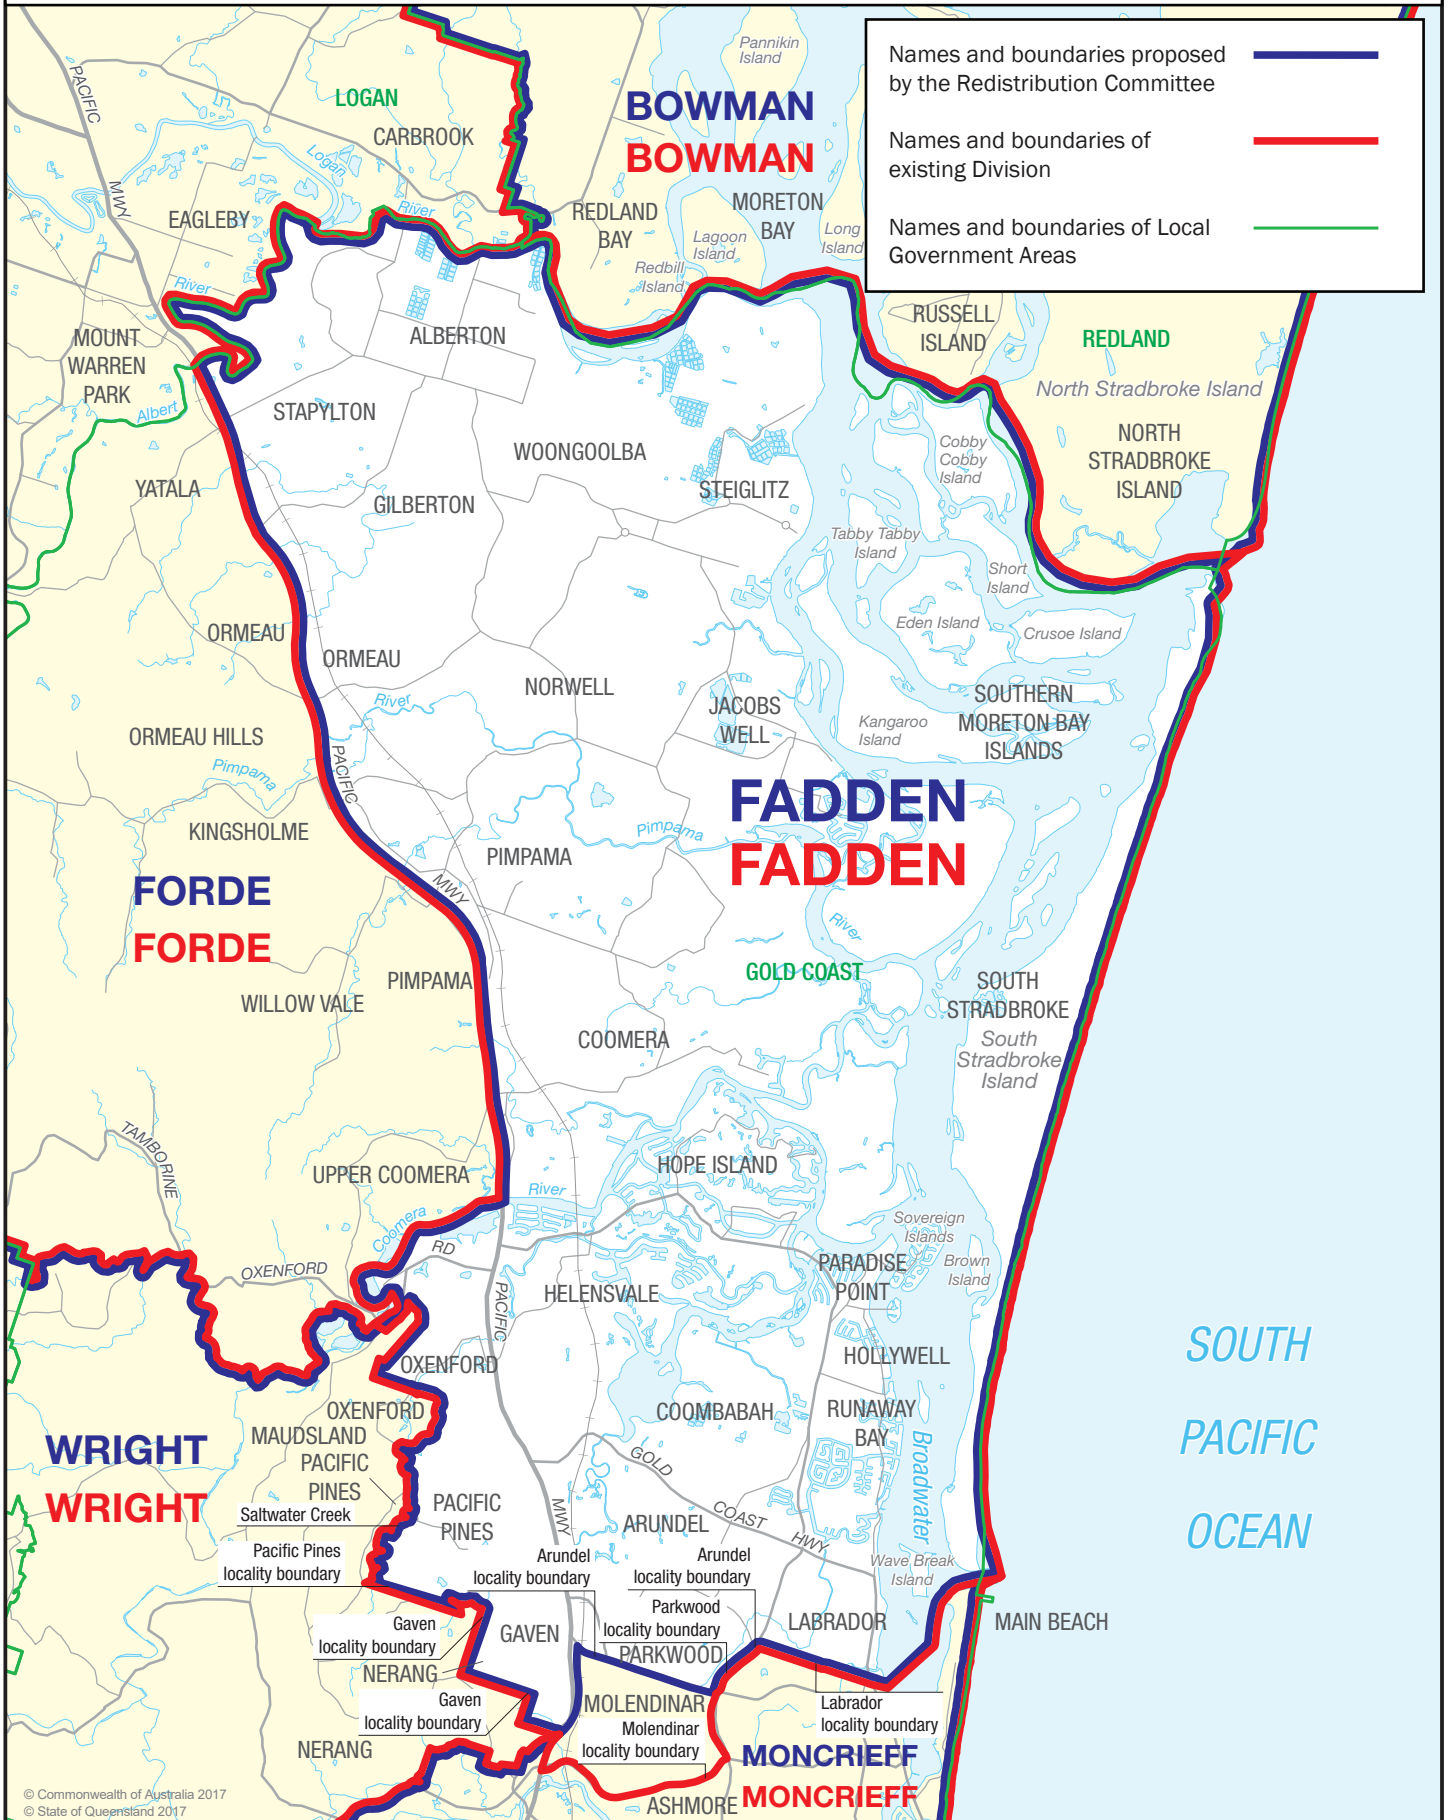

September 2017
**MAP OF PROPOSED
 COMMONWEALTH ELECTORAL DIVISION OF
 FADDEN**

0 5 km

Names and boundaries proposed by the Redistribution Committee ————

Names and boundaries of existing Division ————

Names and boundaries of Local Government Areas ————