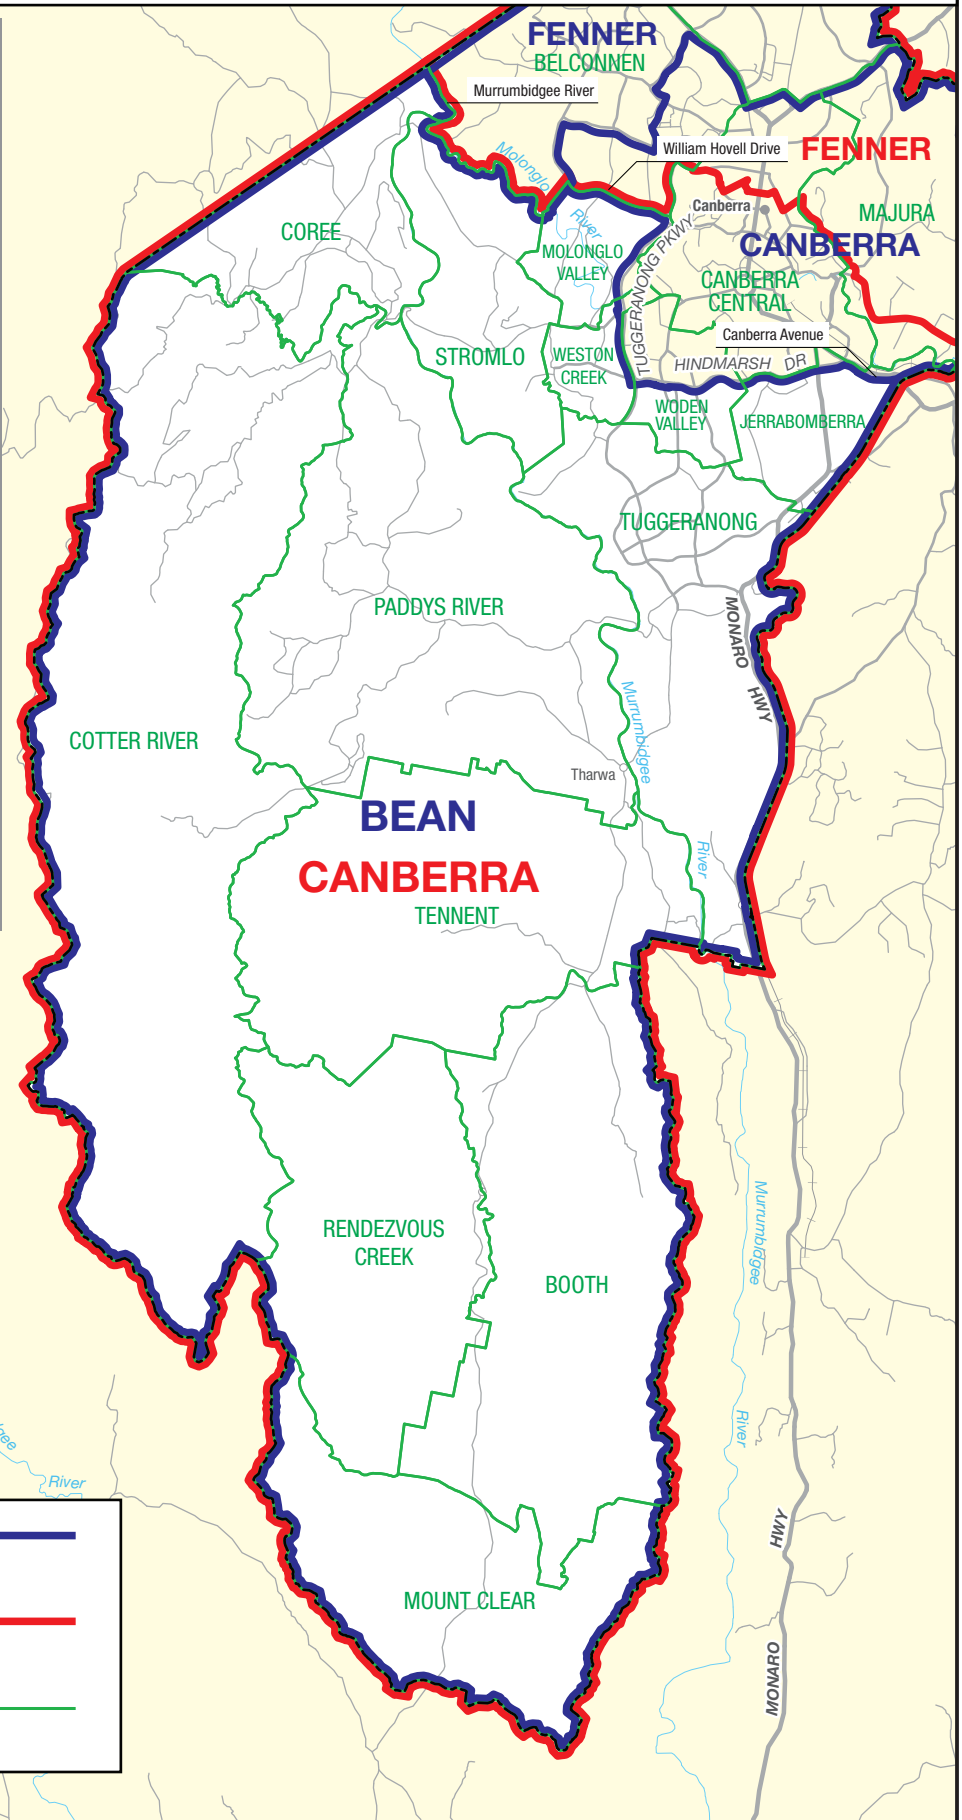

April 2018
**MAP OF PROPOSED
 COMMONWEALTH ELECTORAL DIVISION OF
 BEAN**

0 5 10 km

Names and boundaries proposed by the Redistribution Committee ———

Names and boundaries of existing Division ———

Names and boundaries of ACT Districts (2018) ———