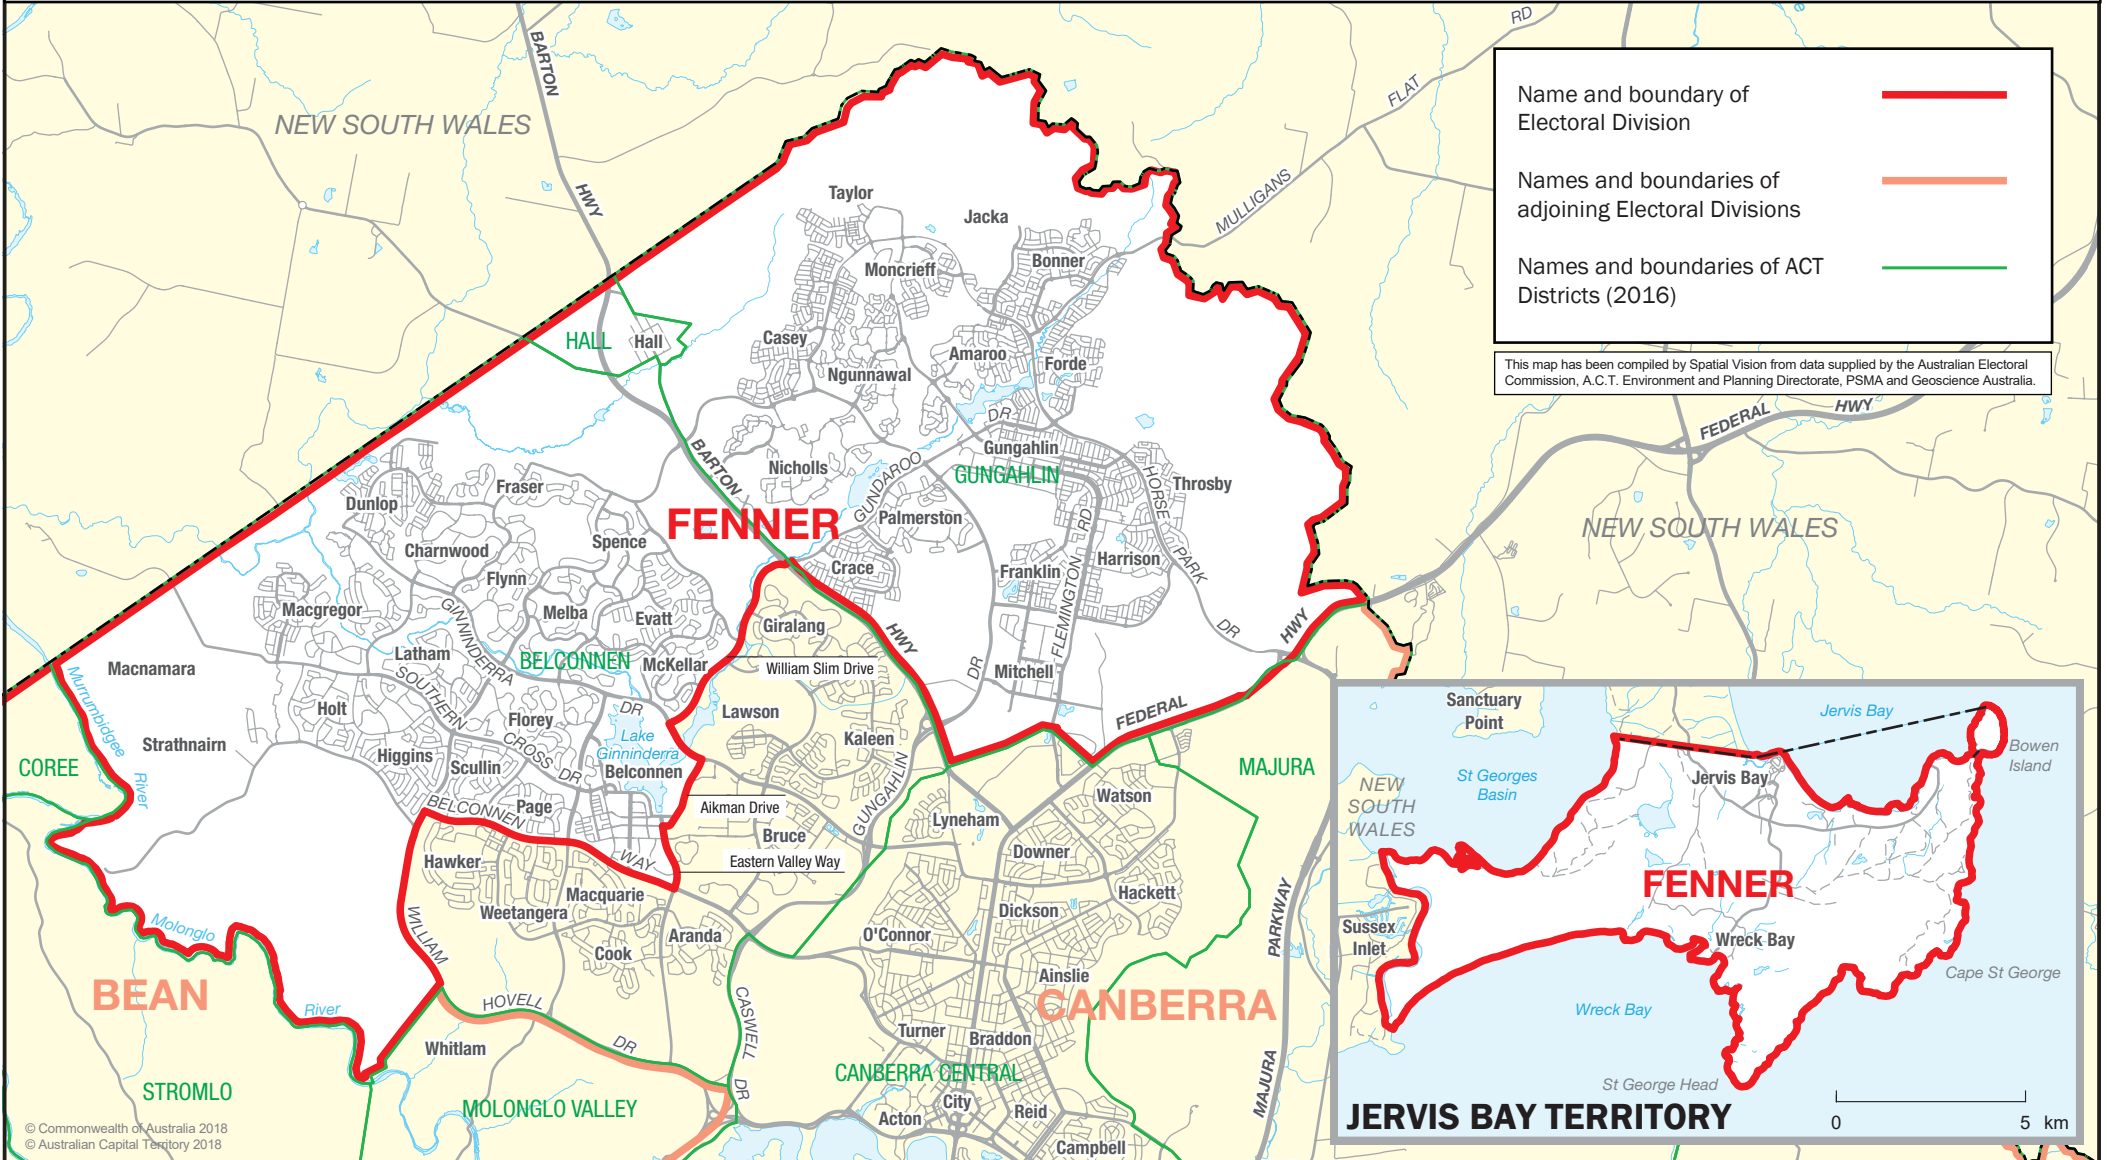

July 2018
**MAP OF THE FEDERAL
ELECTORAL DIVISION OF
FENNER**

0 5 km

Name and boundary of Electoral Division —

Names and boundaries of adjoining Electoral Divisions —

Names and boundaries of ACT Districts (2016) —