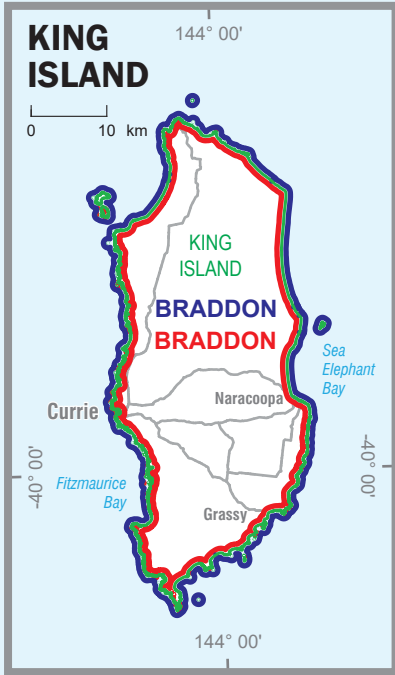

May 2017
**MAP OF PROPOSED
 COMMONWEALTH ELECTORAL DIVISION OF
 BRADDON**

0 50 km

Names and boundaries proposed by the Redistribution Committee	
Names and boundaries of existing Division	
Names and boundaries of Local Government Areas	