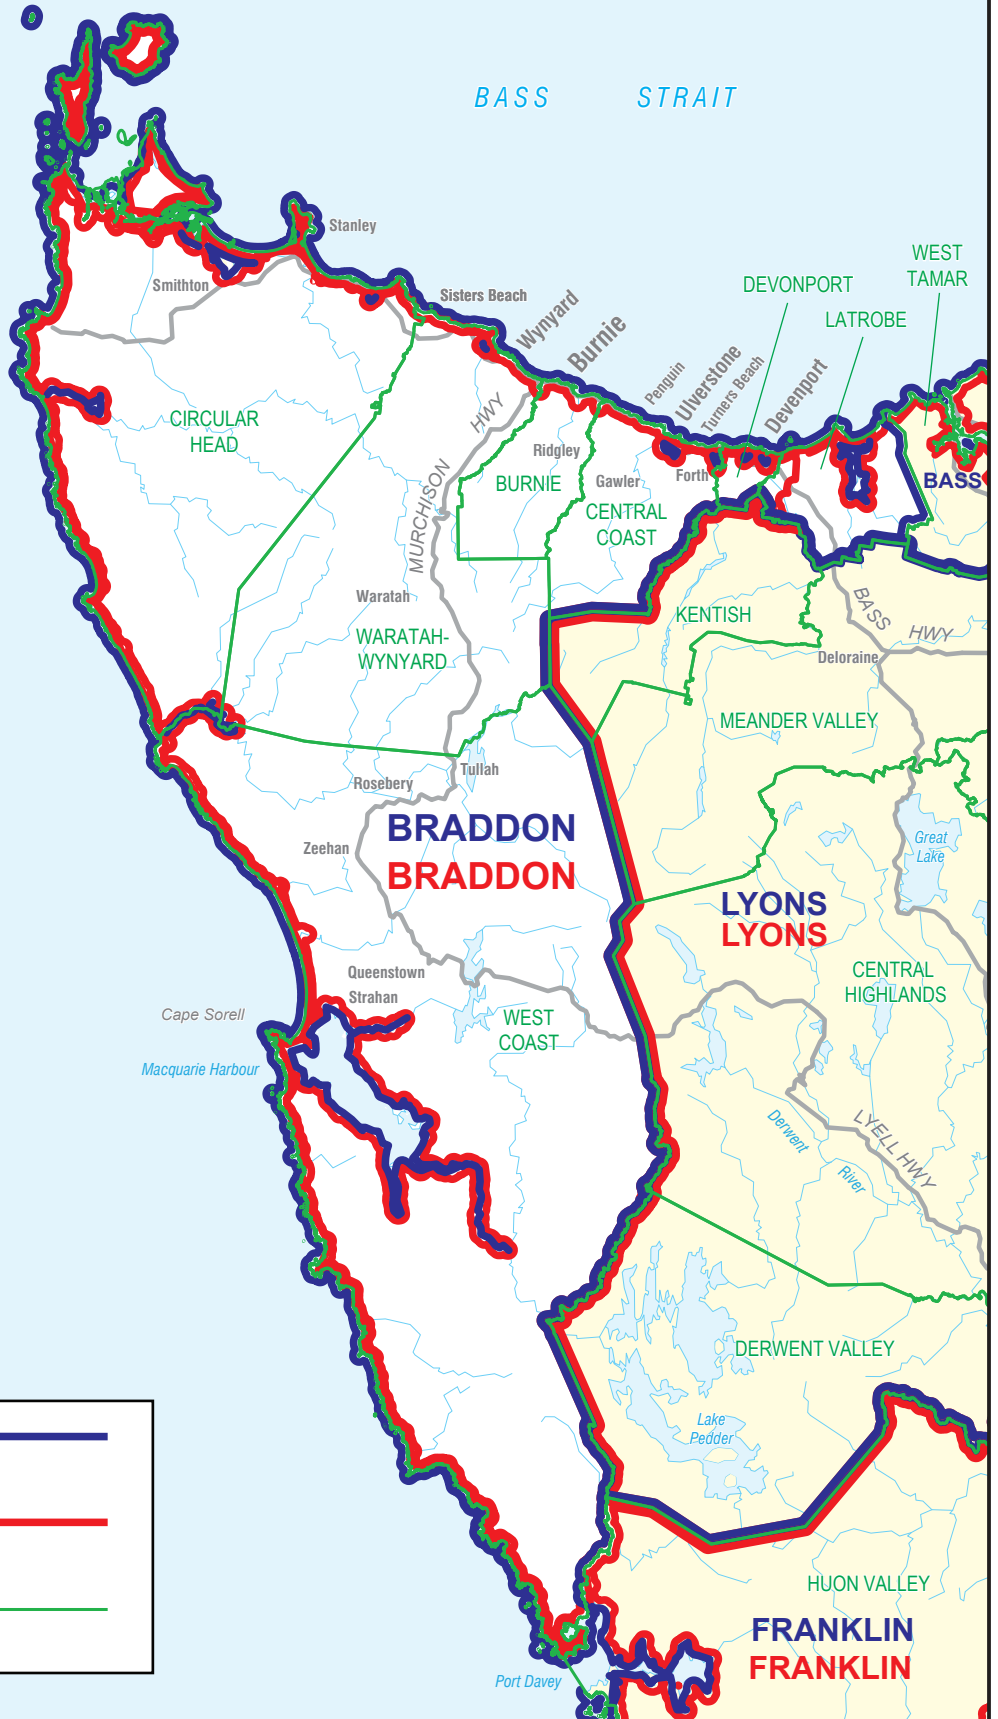

May 2017
**MAP OF PROPOSED
 COMMONWEALTH ELECTORAL DIVISION OF
 BRADDON**

0 50 km

Names and boundaries proposed by the Redistribution Committee	
Names and boundaries of existing Division	
Names and boundaries of Local Government Areas	