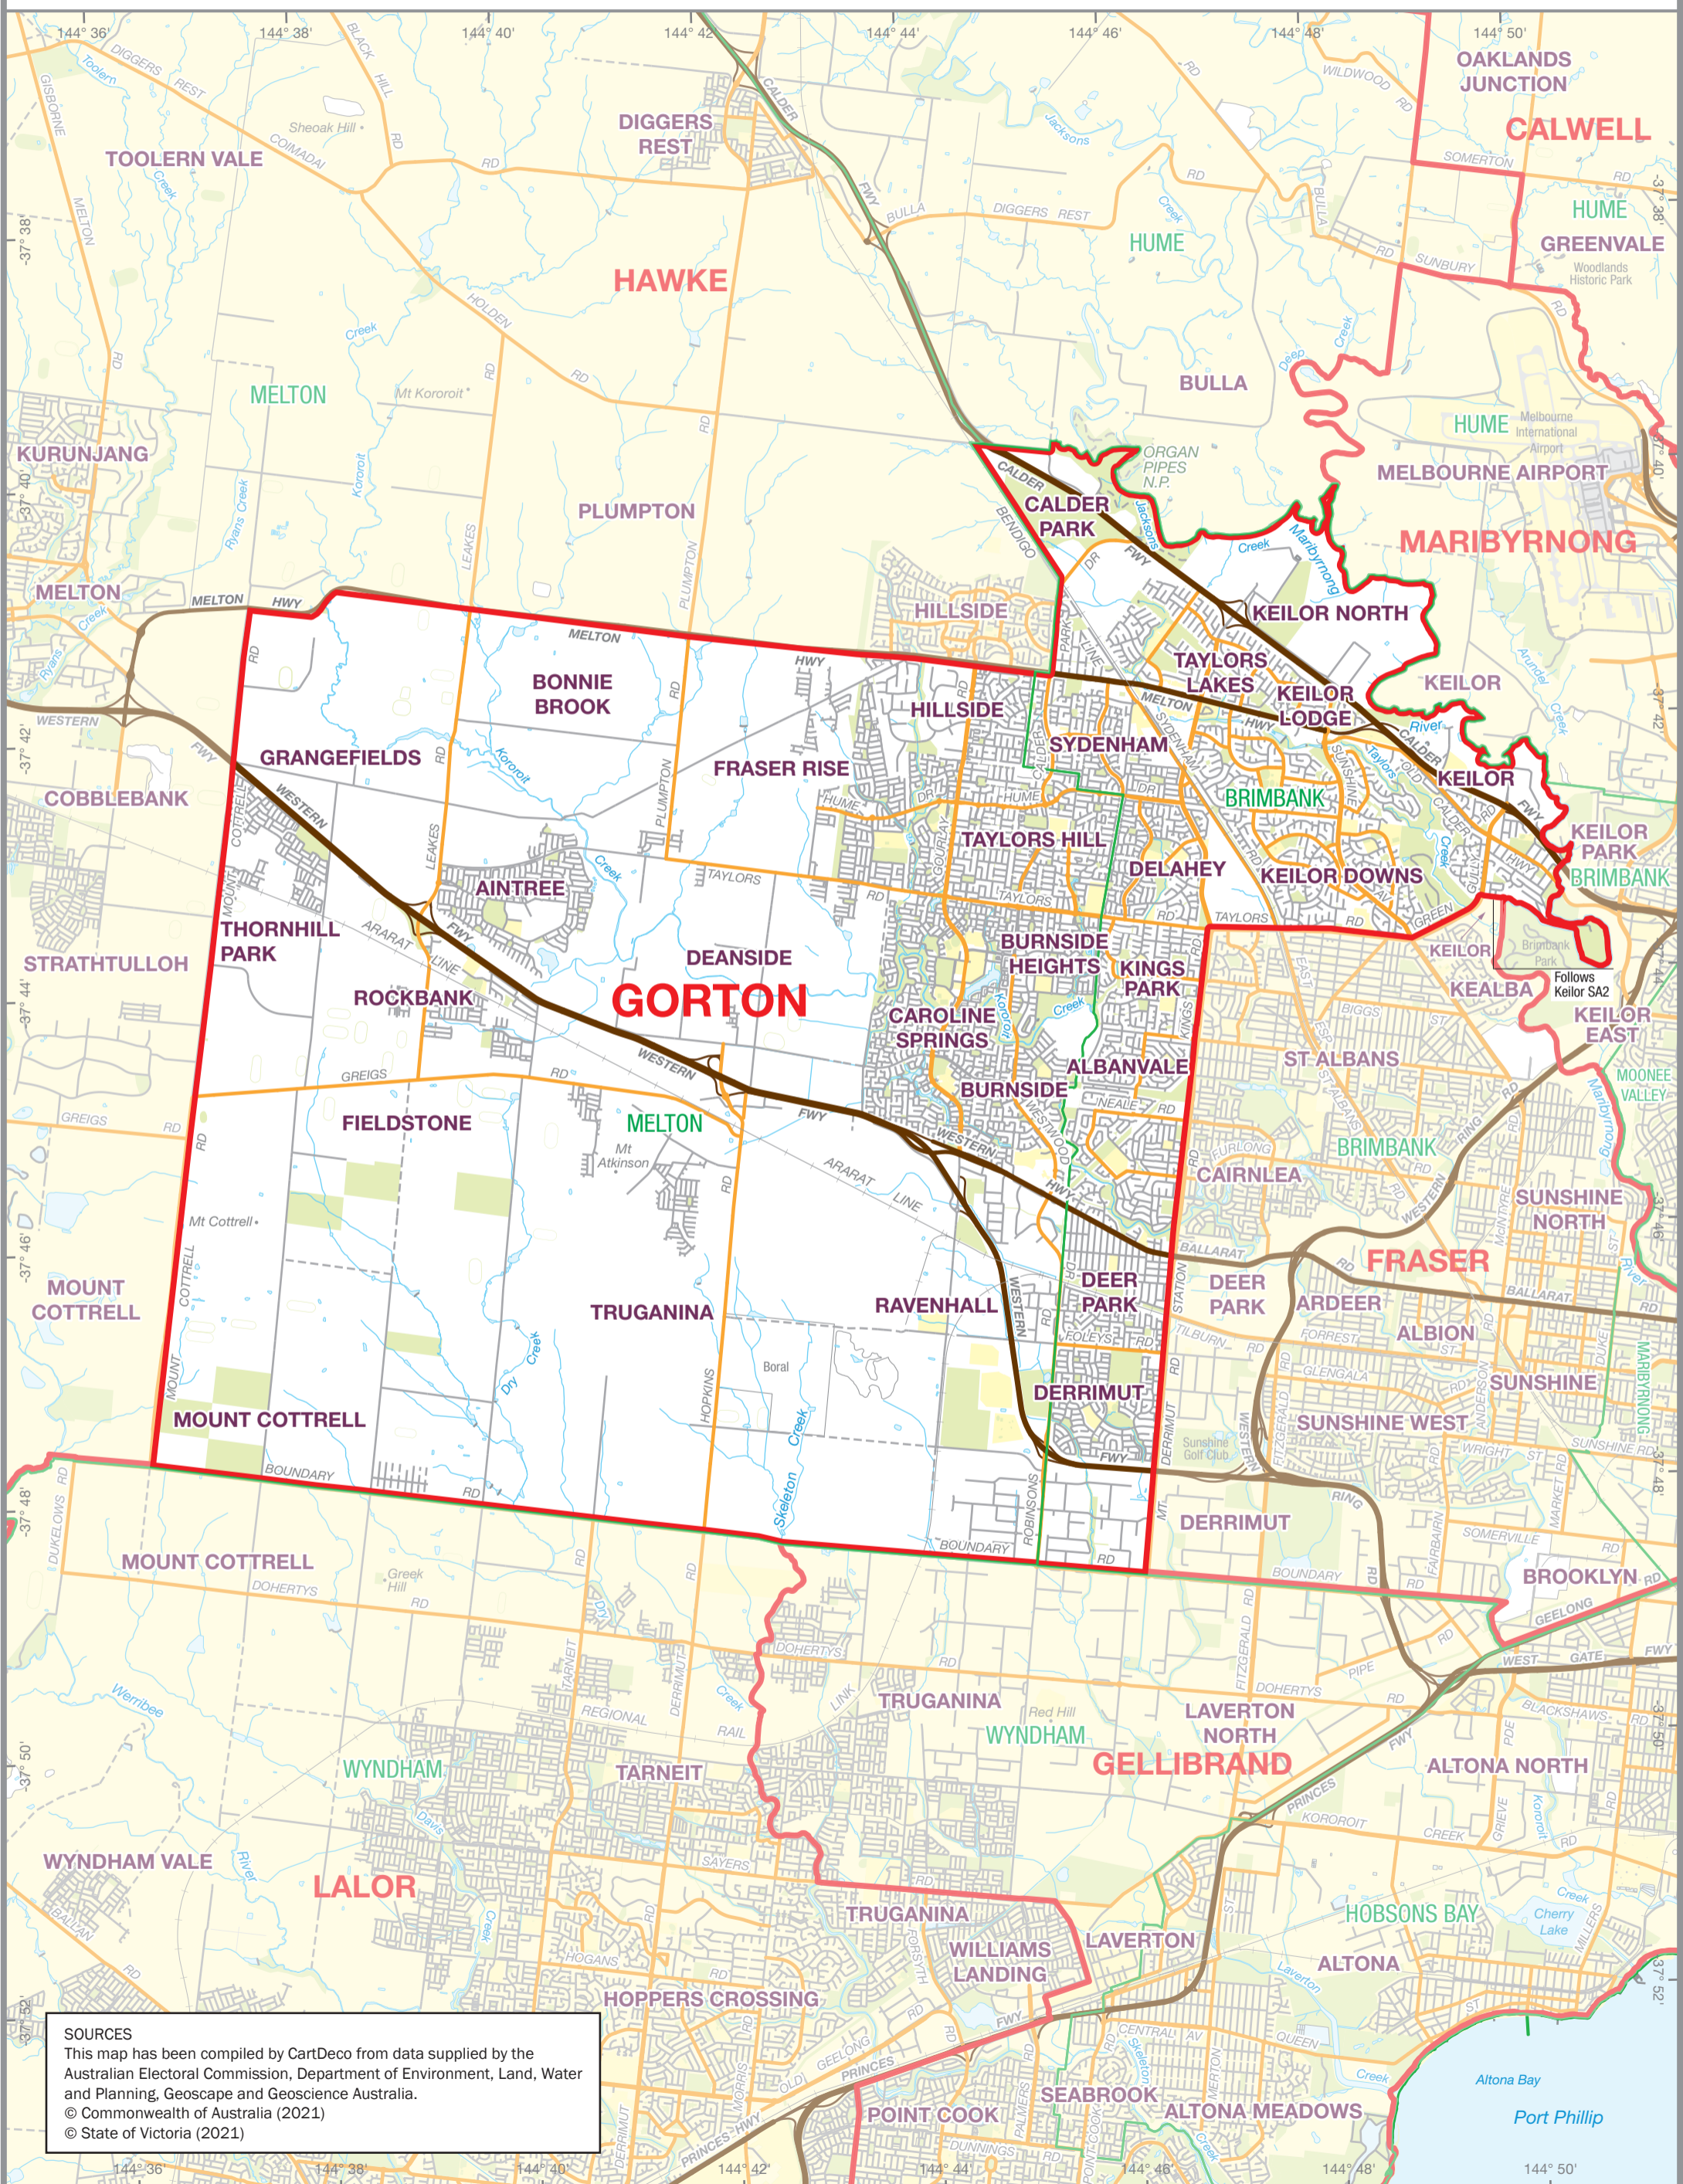

July 2021
**MAP OF THE COMMONWEALTH
 ELECTORAL DIVISION OF
 GORTON**

Name and Boundary of
 Electoral Division
 Names and Boundaries of
 adjoining Electoral Divisions
 Names and Boundaries of
 Local Government Areas (2021)

GORTON
HAWKE
MELTON

SOURCES
 This map has been compiled by CartDeco from data supplied by the Australian Electoral Commission, Department of Environment, Land, Water and Planning, Geoscape and Geoscience Australia.
 © Commonwealth of Australia (2021)
 © State of Victoria (2021)