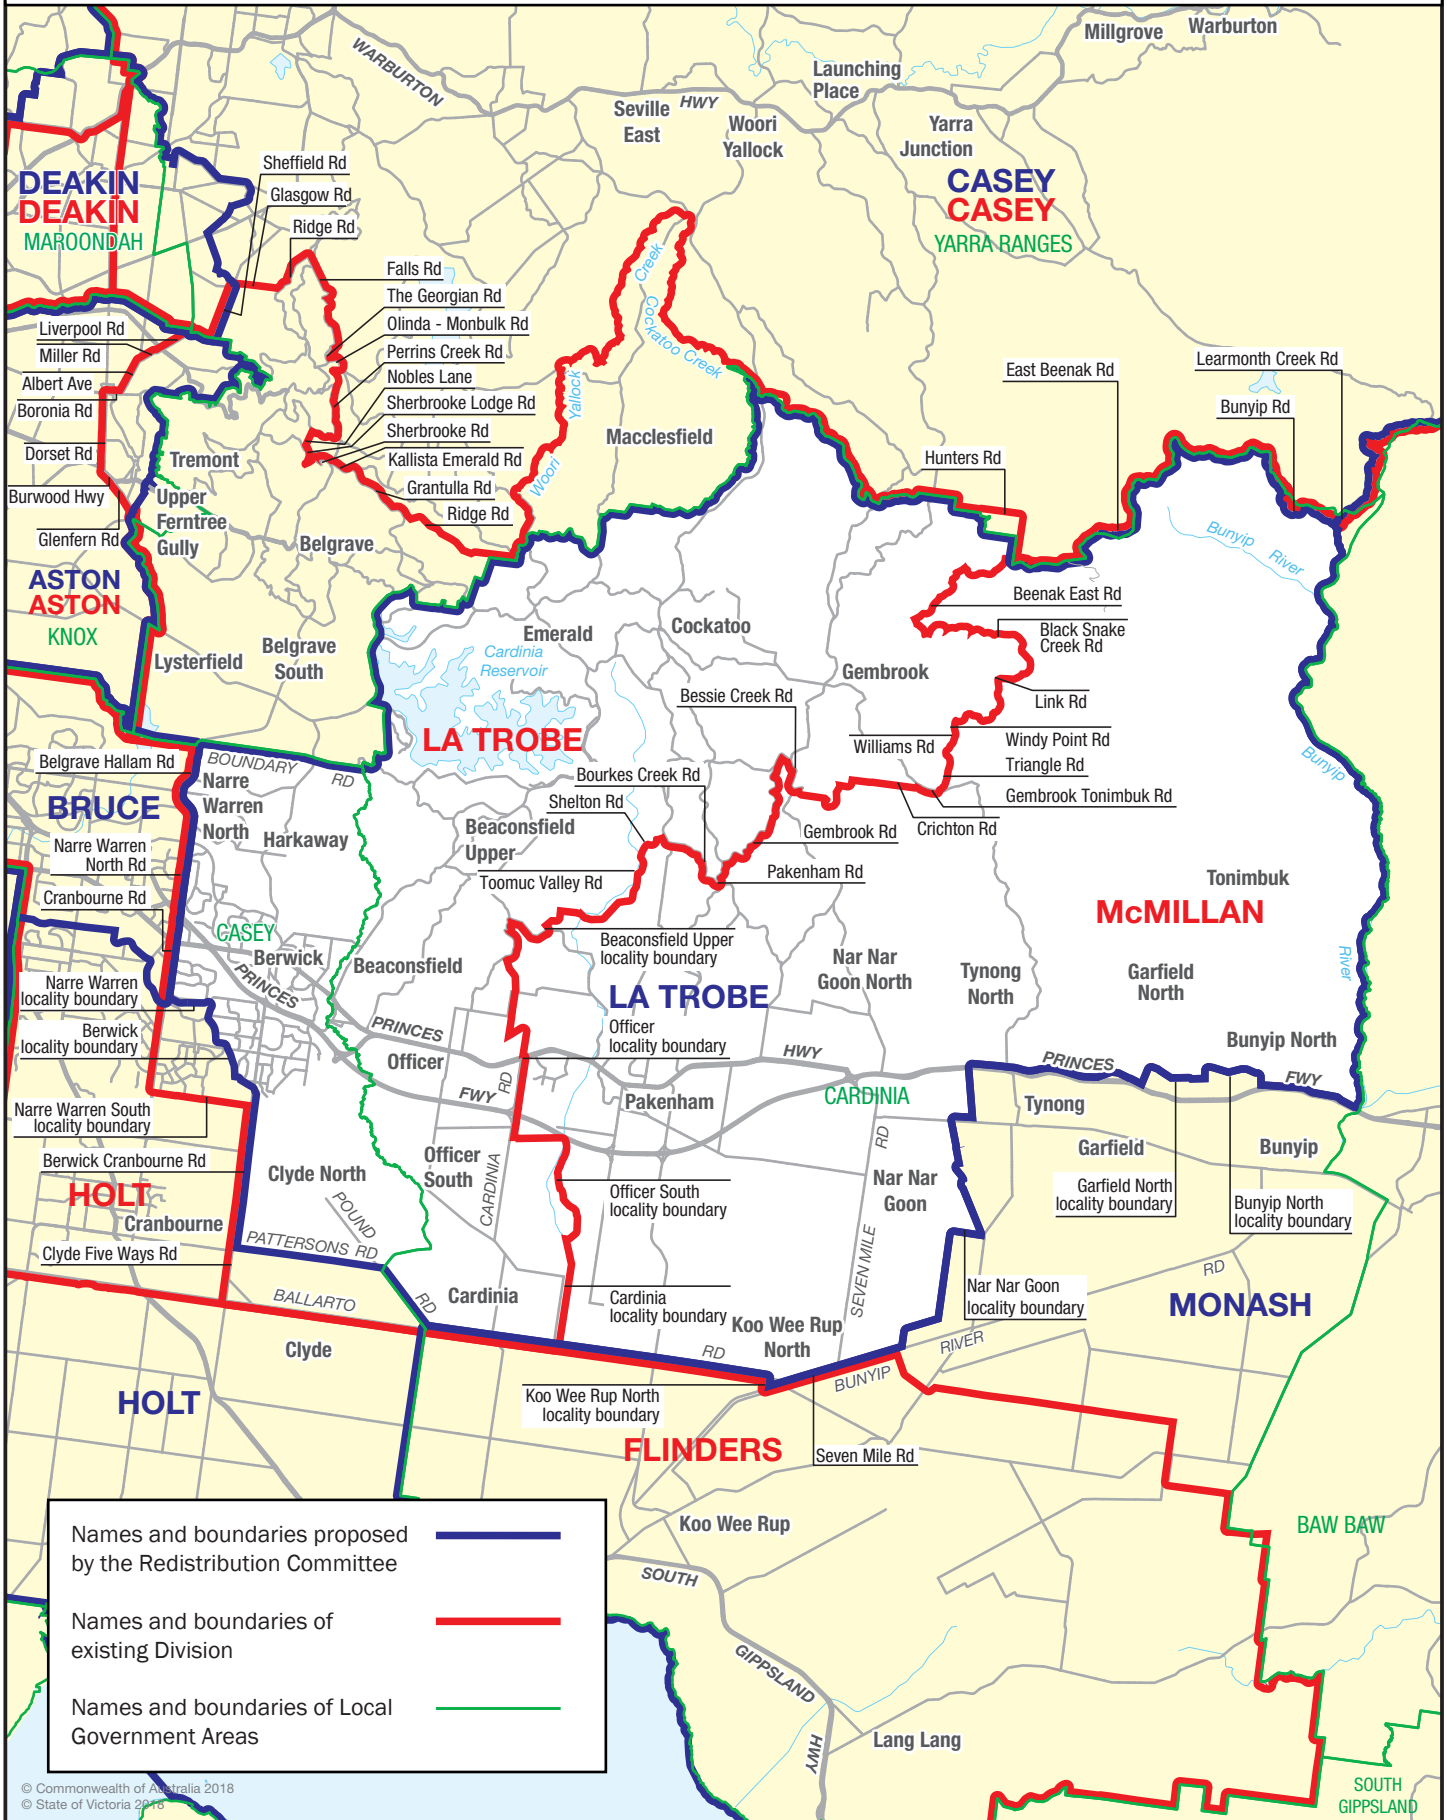

April 2018
**MAP OF PROPOSED
 COMMONWEALTH ELECTORAL DIVISION OF
 LA TROBE**

0 5 km

Names and boundaries proposed by the Redistribution Committee	
Names and boundaries of existing Division	
Names and boundaries of Local Government Areas	