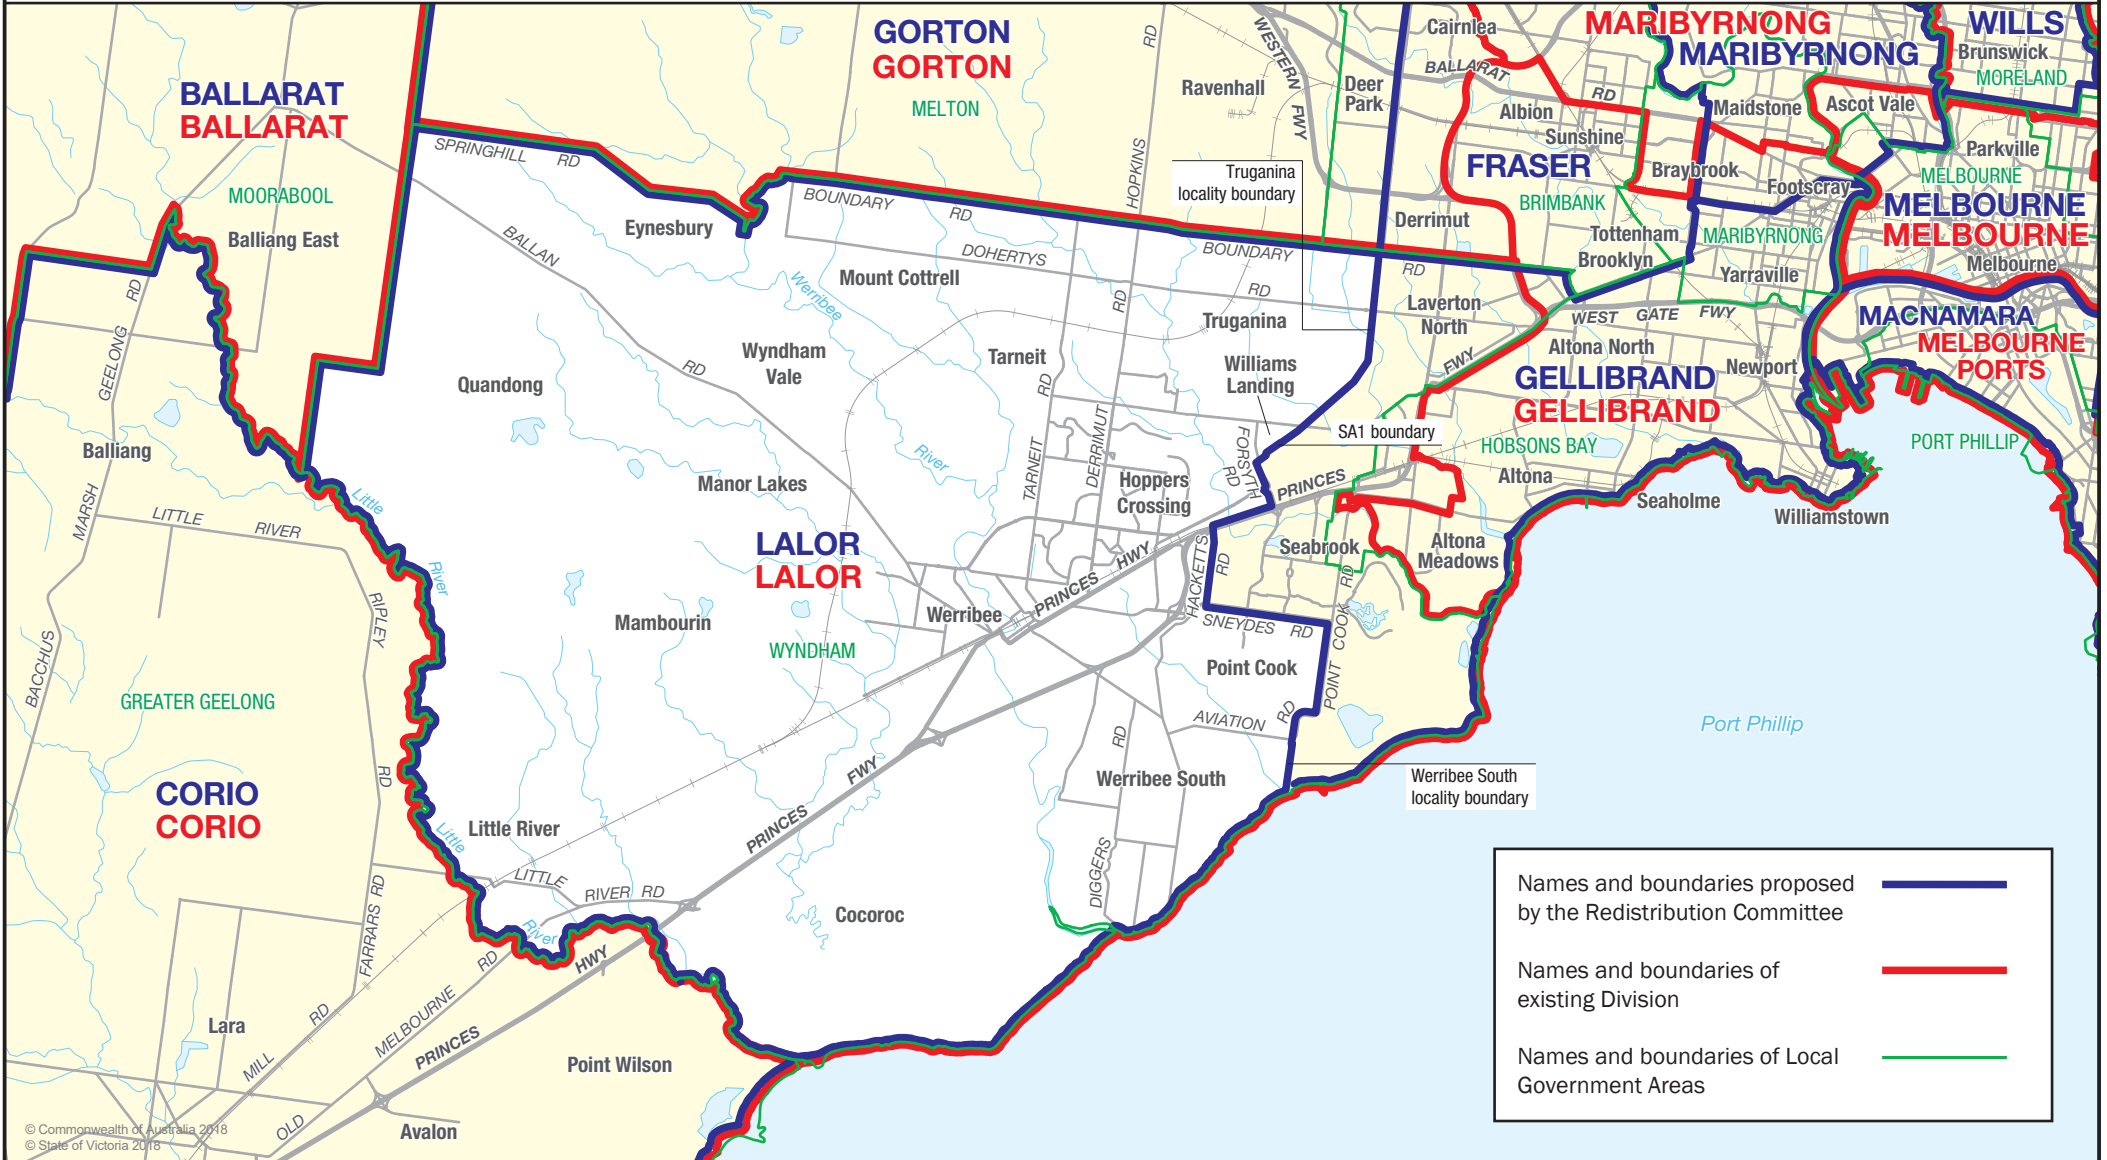

April 2018
 MAP OF PROPOSED
 COMMONWEALTH ELECTORAL DIVISION OF
LALOR

Names and boundaries proposed by the Redistribution Committee —

Names and boundaries of existing Division —

Names and boundaries of Local Government Areas —