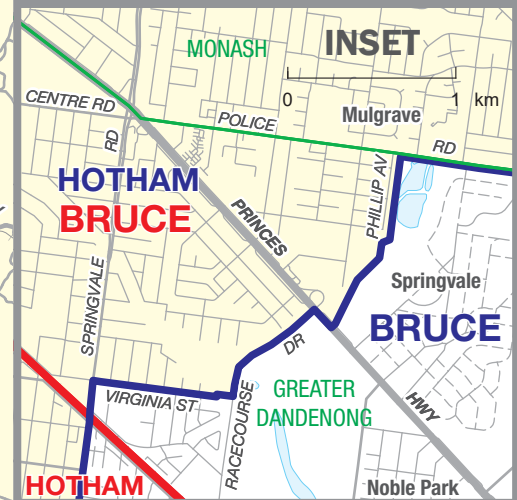

April 2018
**MAP OF PROPOSED
 COMMONWEALTH ELECTORAL DIVISION OF
 BRUCE**

Names and boundaries proposed by the Redistribution Committee ————

Names and boundaries of existing Division ————

Names and boundaries of Local Government Areas ————