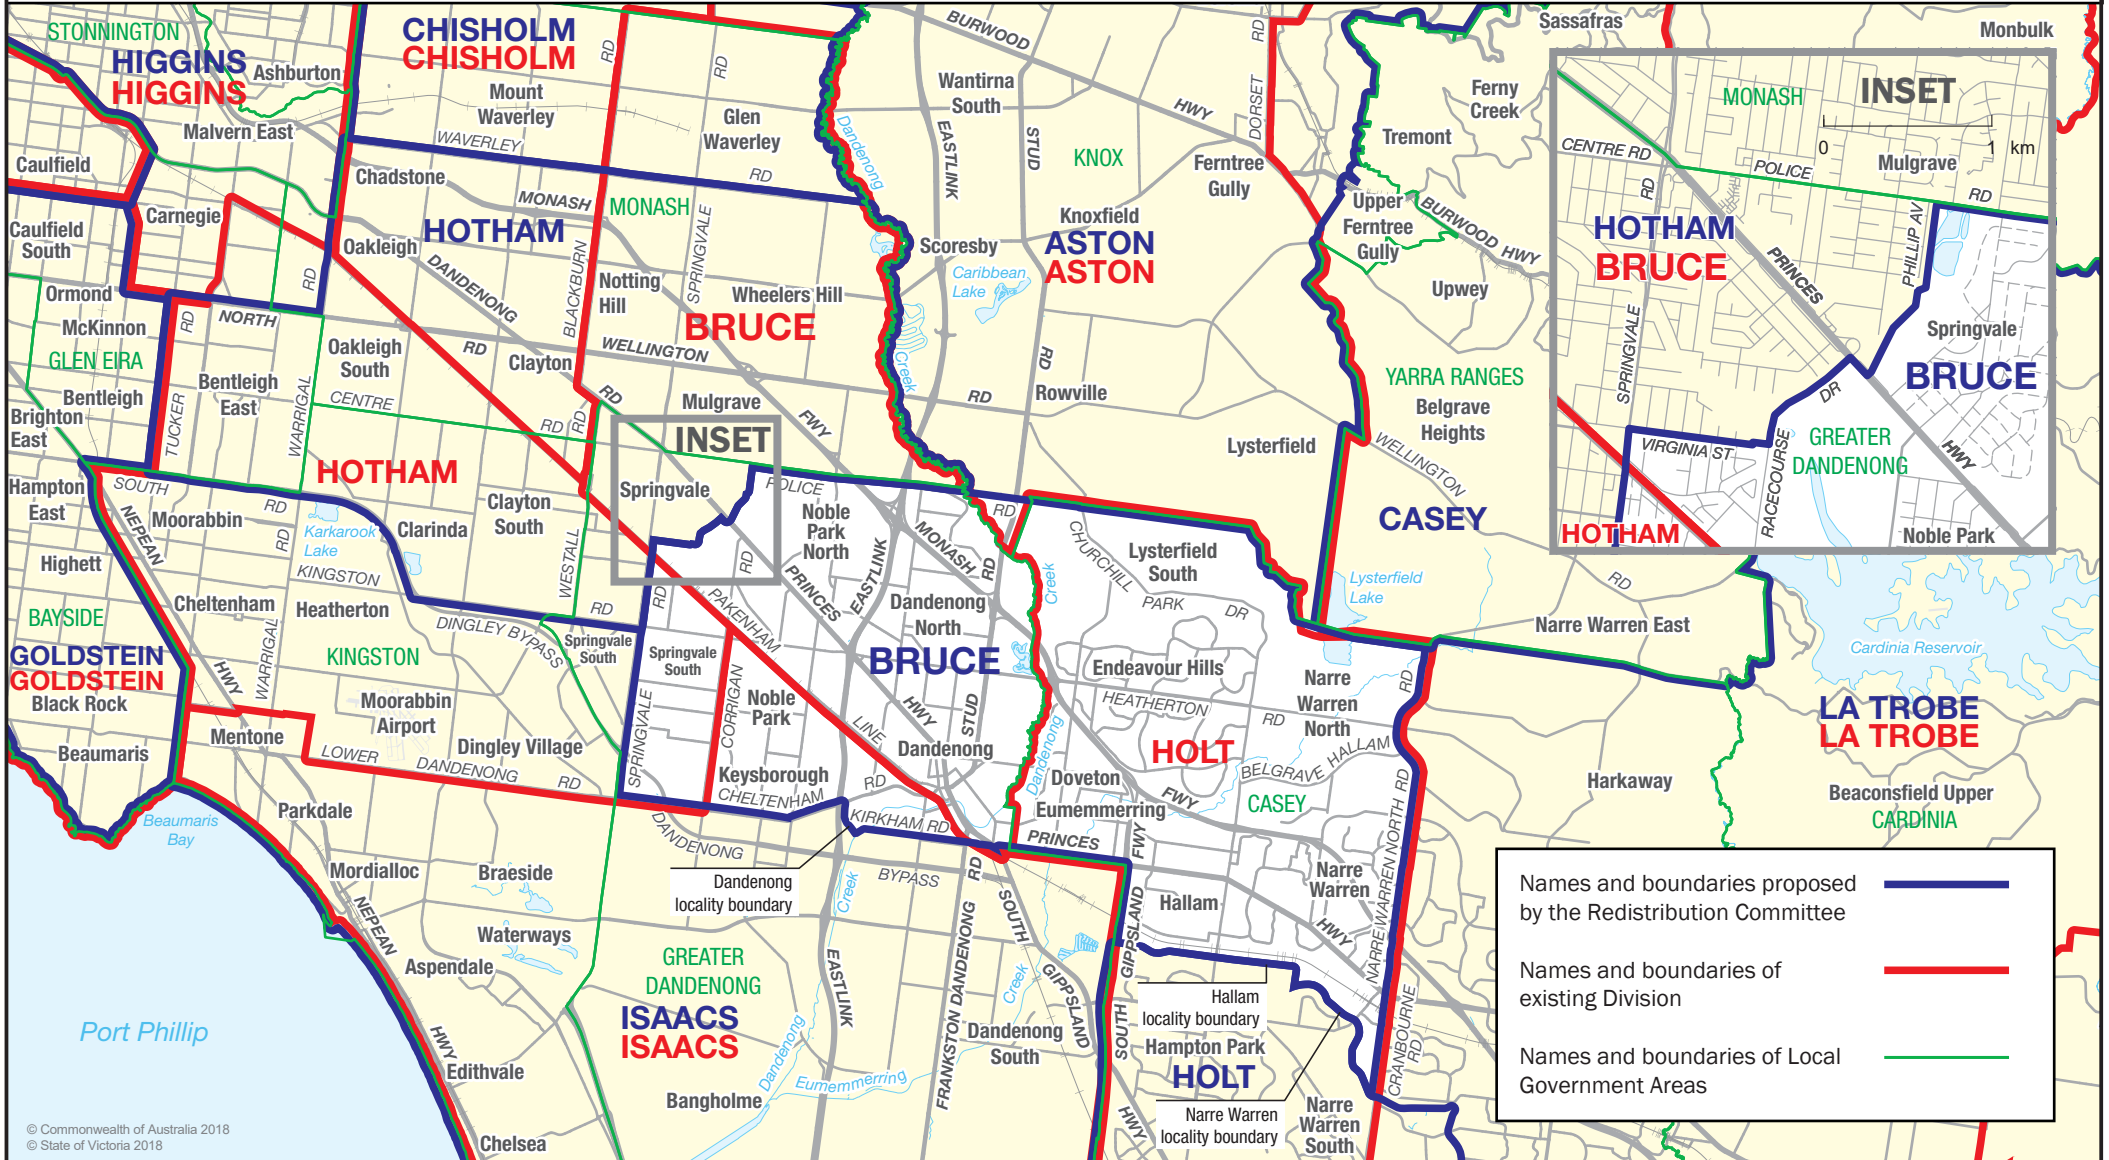

April 2018
**MAP OF PROPOSED
 COMMONWEALTH ELECTORAL DIVISION OF
 BRUCE**

Names and boundaries proposed by the Redistribution Committee ————

Names and boundaries of existing Division ————

Names and boundaries of Local Government Areas ————