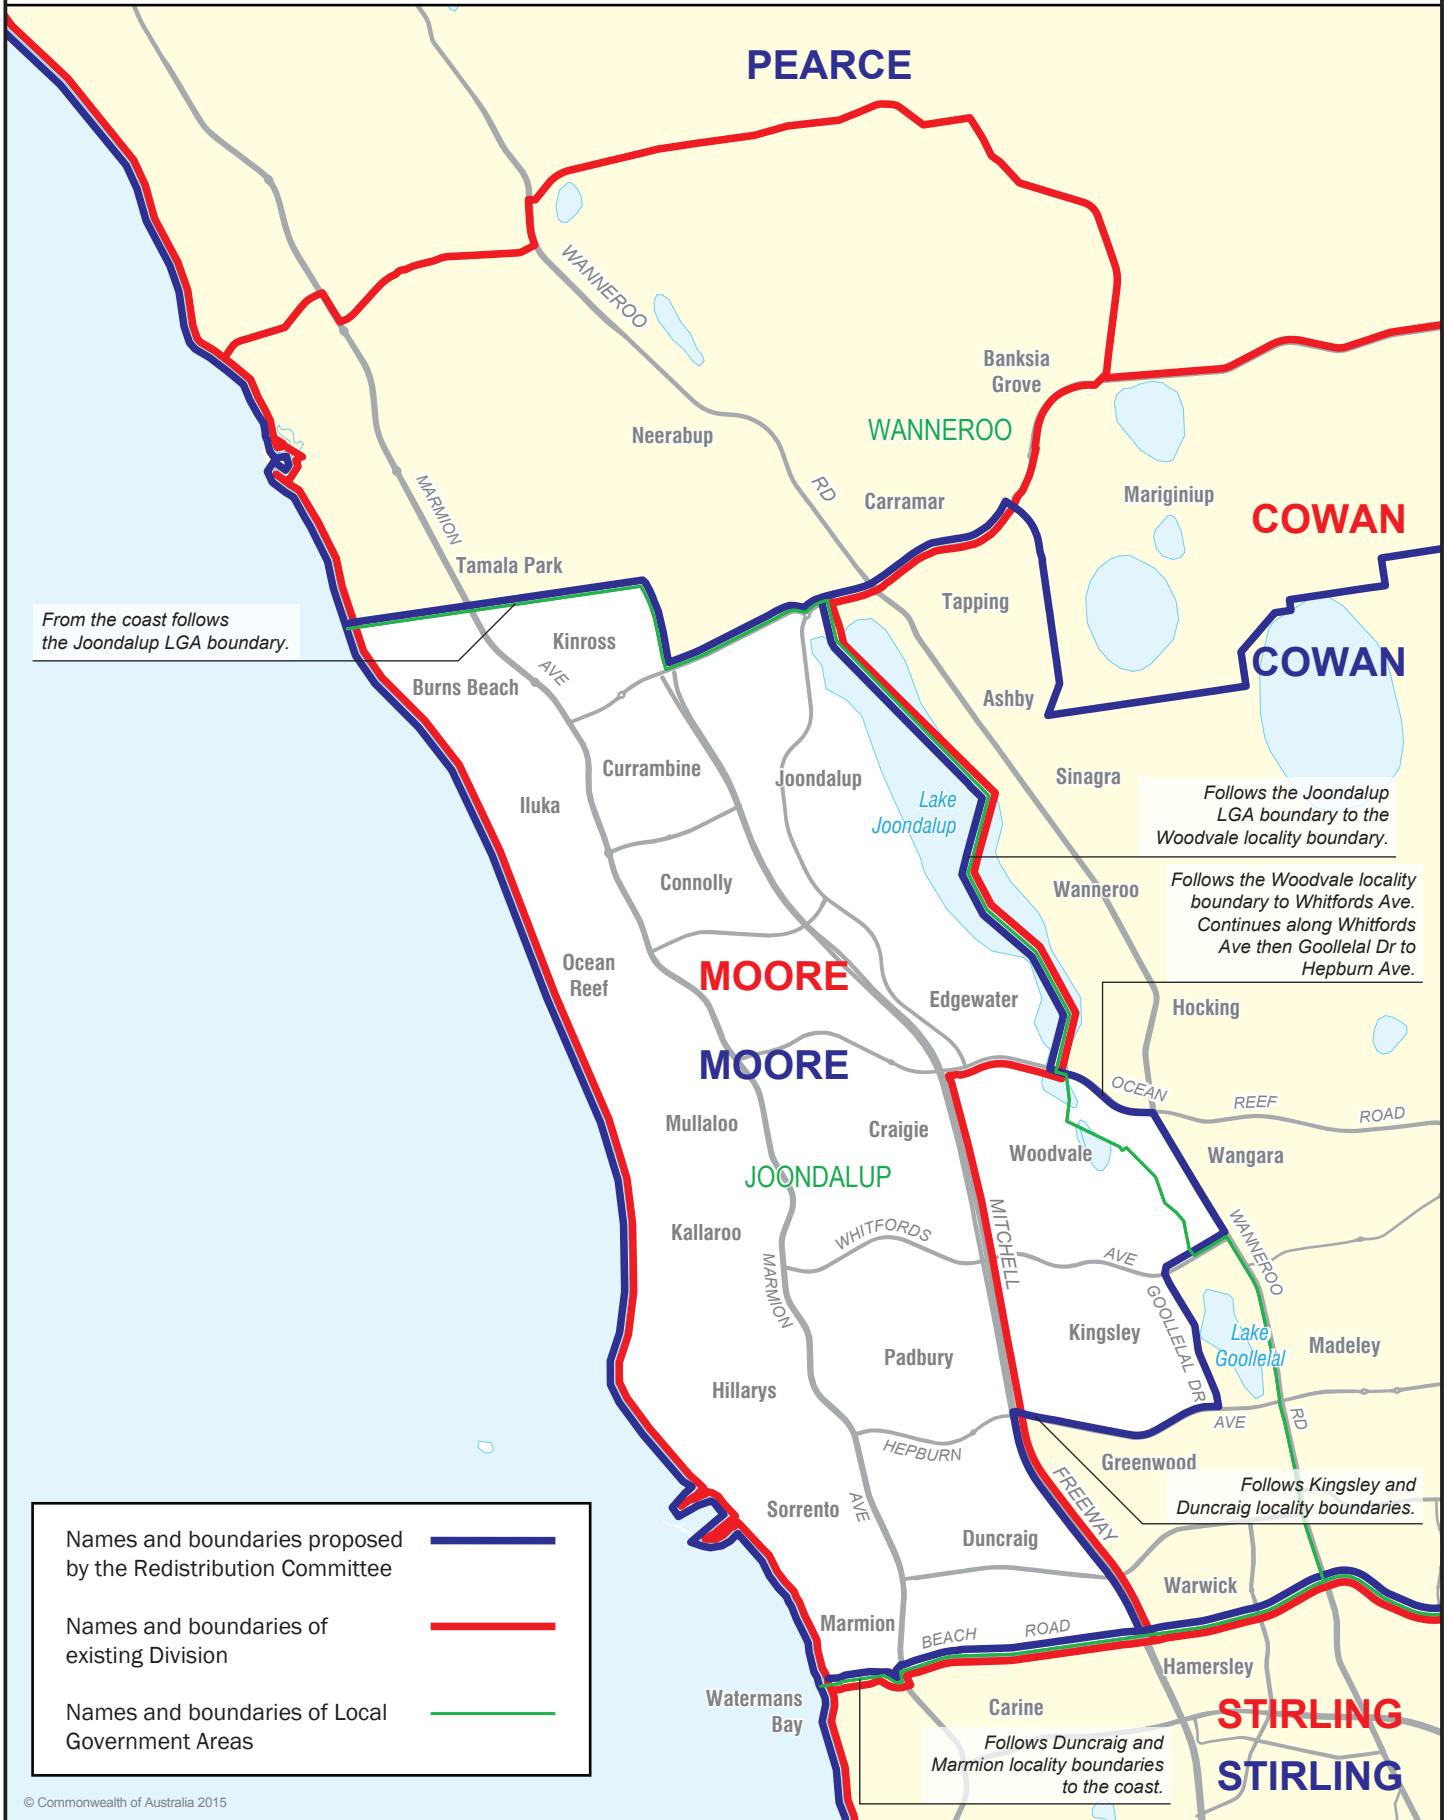

# August 2015 MAP OF PROPOSED FEDERAL ELECTORAL DIVISION OF **MOORE**

0 km 2 km

From the coast follows the Joondalup LGA boundary.

Follows the Joondalup LGA boundary to the Woodvale locality boundary.

Follows the Woodvale locality boundary to Whitfords Ave. Continues along Whitfords Ave then Goollelal Dr to Hepburn Ave.

Follows Kingsley and DunCraig locality boundaries.

Follows DunCraig and Marmion locality boundaries to the coast.

Names and boundaries proposed by the Redistribution Committee	
Names and boundaries of existing Division	
Names and boundaries of Local Government Areas	