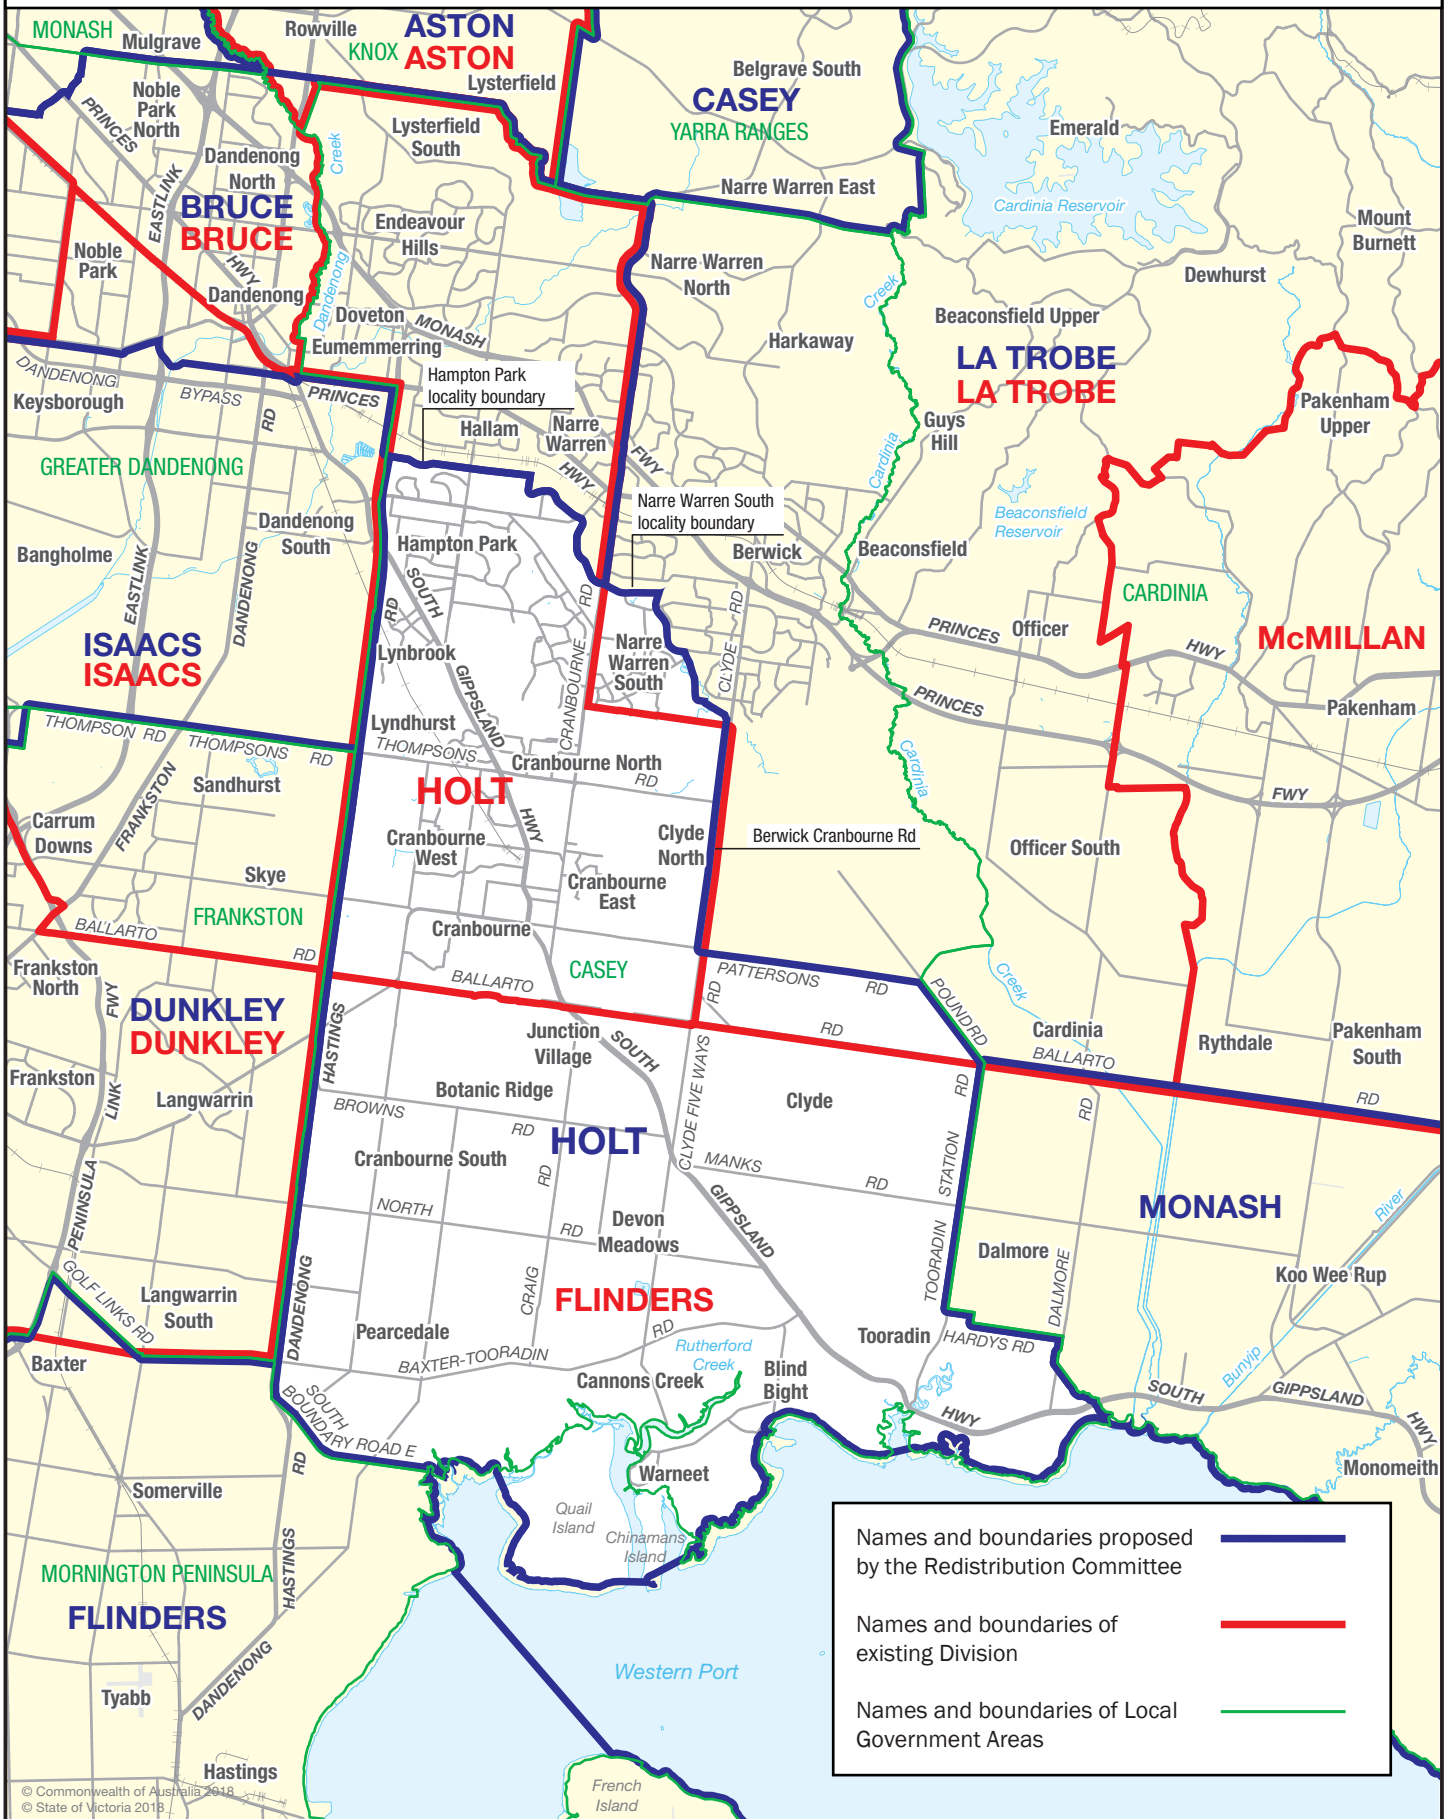

April 2018
**MAP OF PROPOSED
 COMMONWEALTH ELECTORAL DIVISION OF
 HOLT**

0 4 km

Names and boundaries proposed by the Redistribution Committee	
Names and boundaries of existing Division	
Names and boundaries of Local Government Areas	