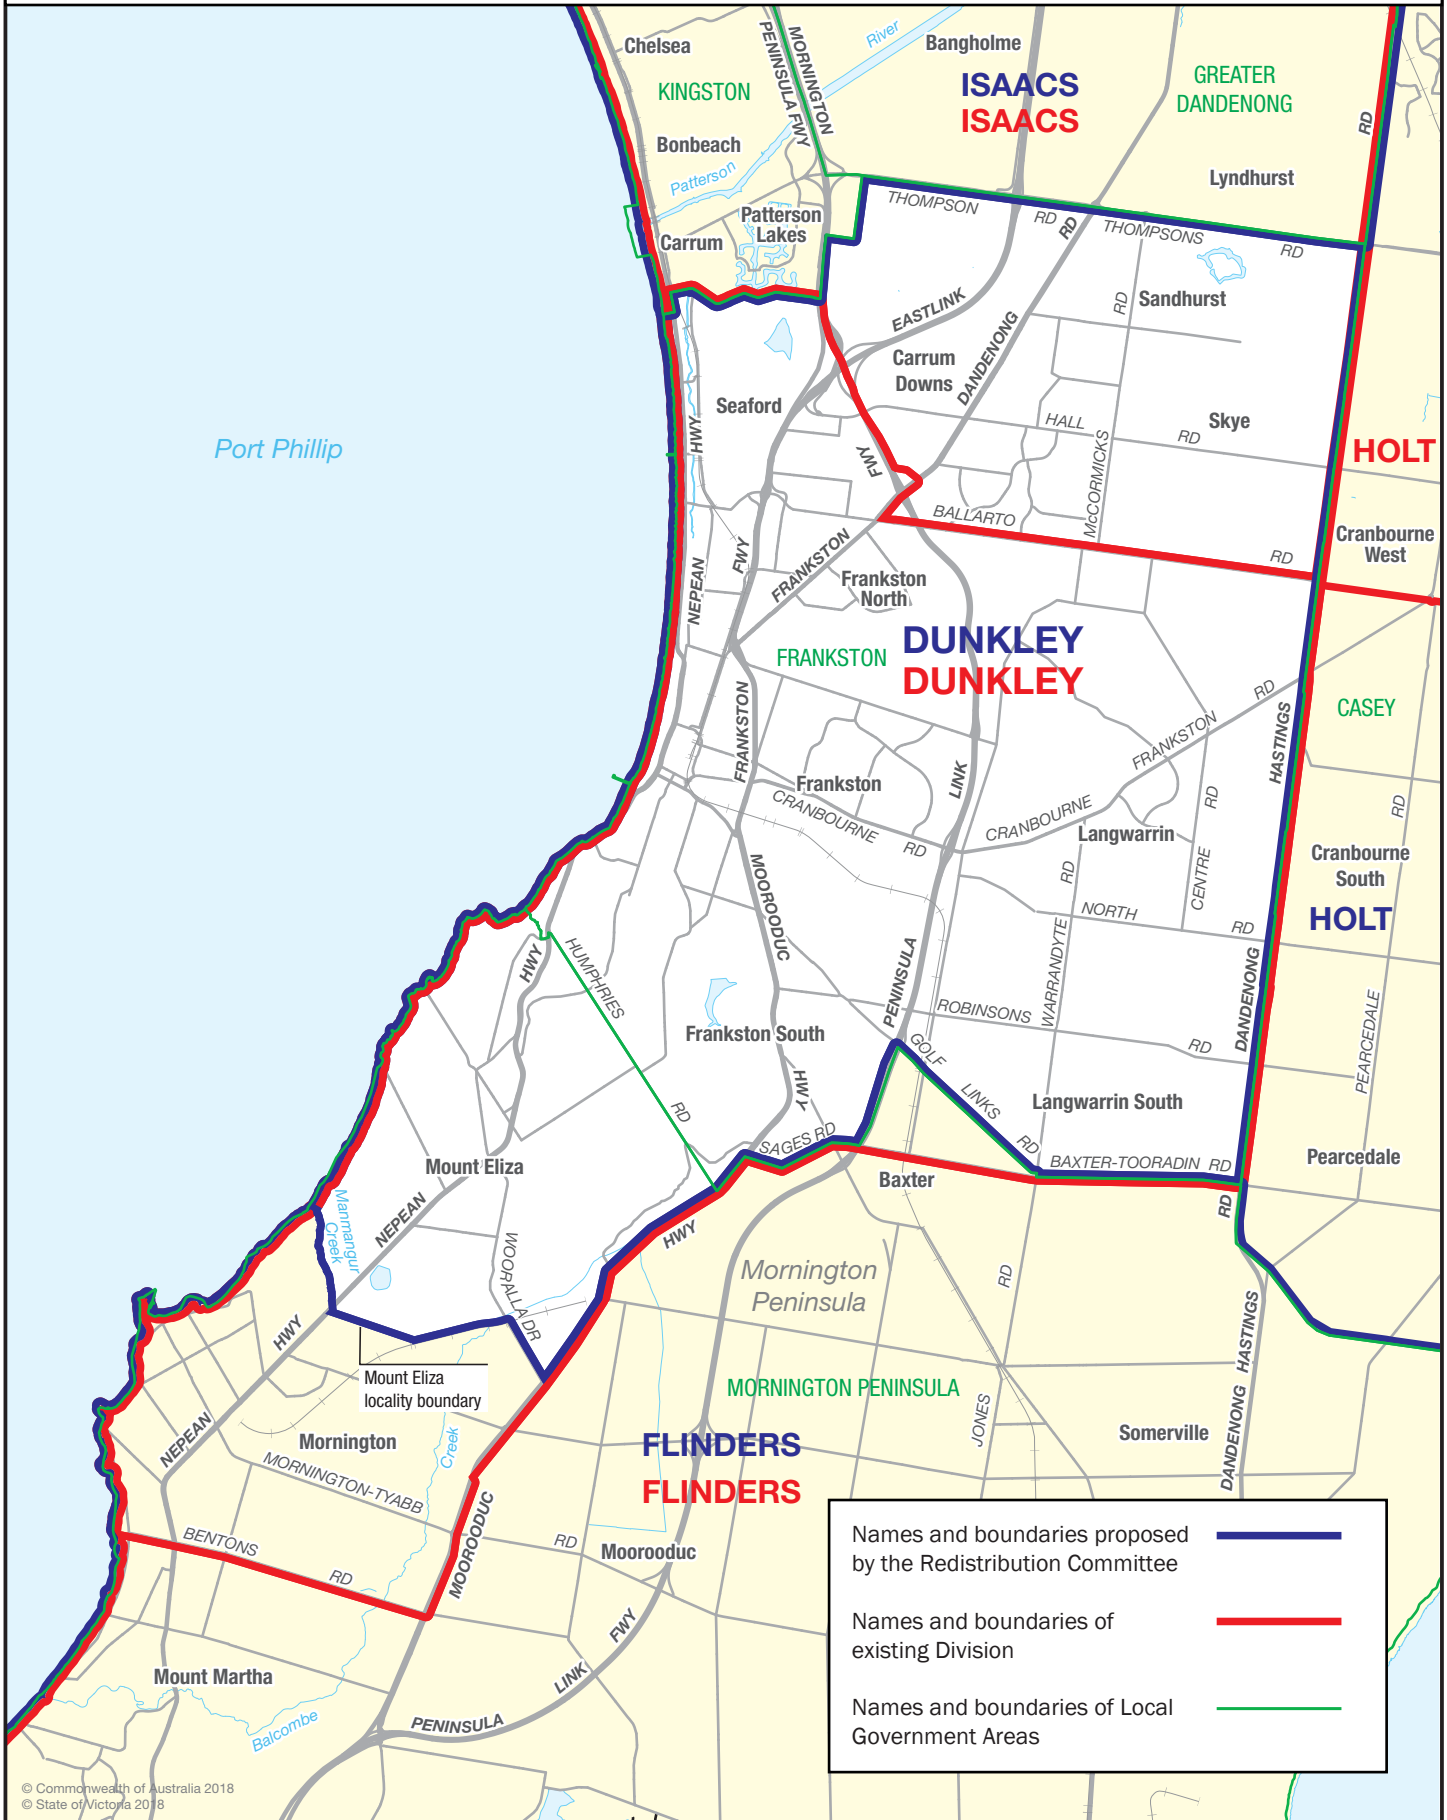

April 2018
**MAP OF PROPOSED
 COMMONWEALTH ELECTORAL DIVISION OF
 DUNKLEY**

0 2 km

Names and boundaries proposed by the Redistribution Committee	
Names and boundaries of existing Division	
Names and boundaries of Local Government Areas	