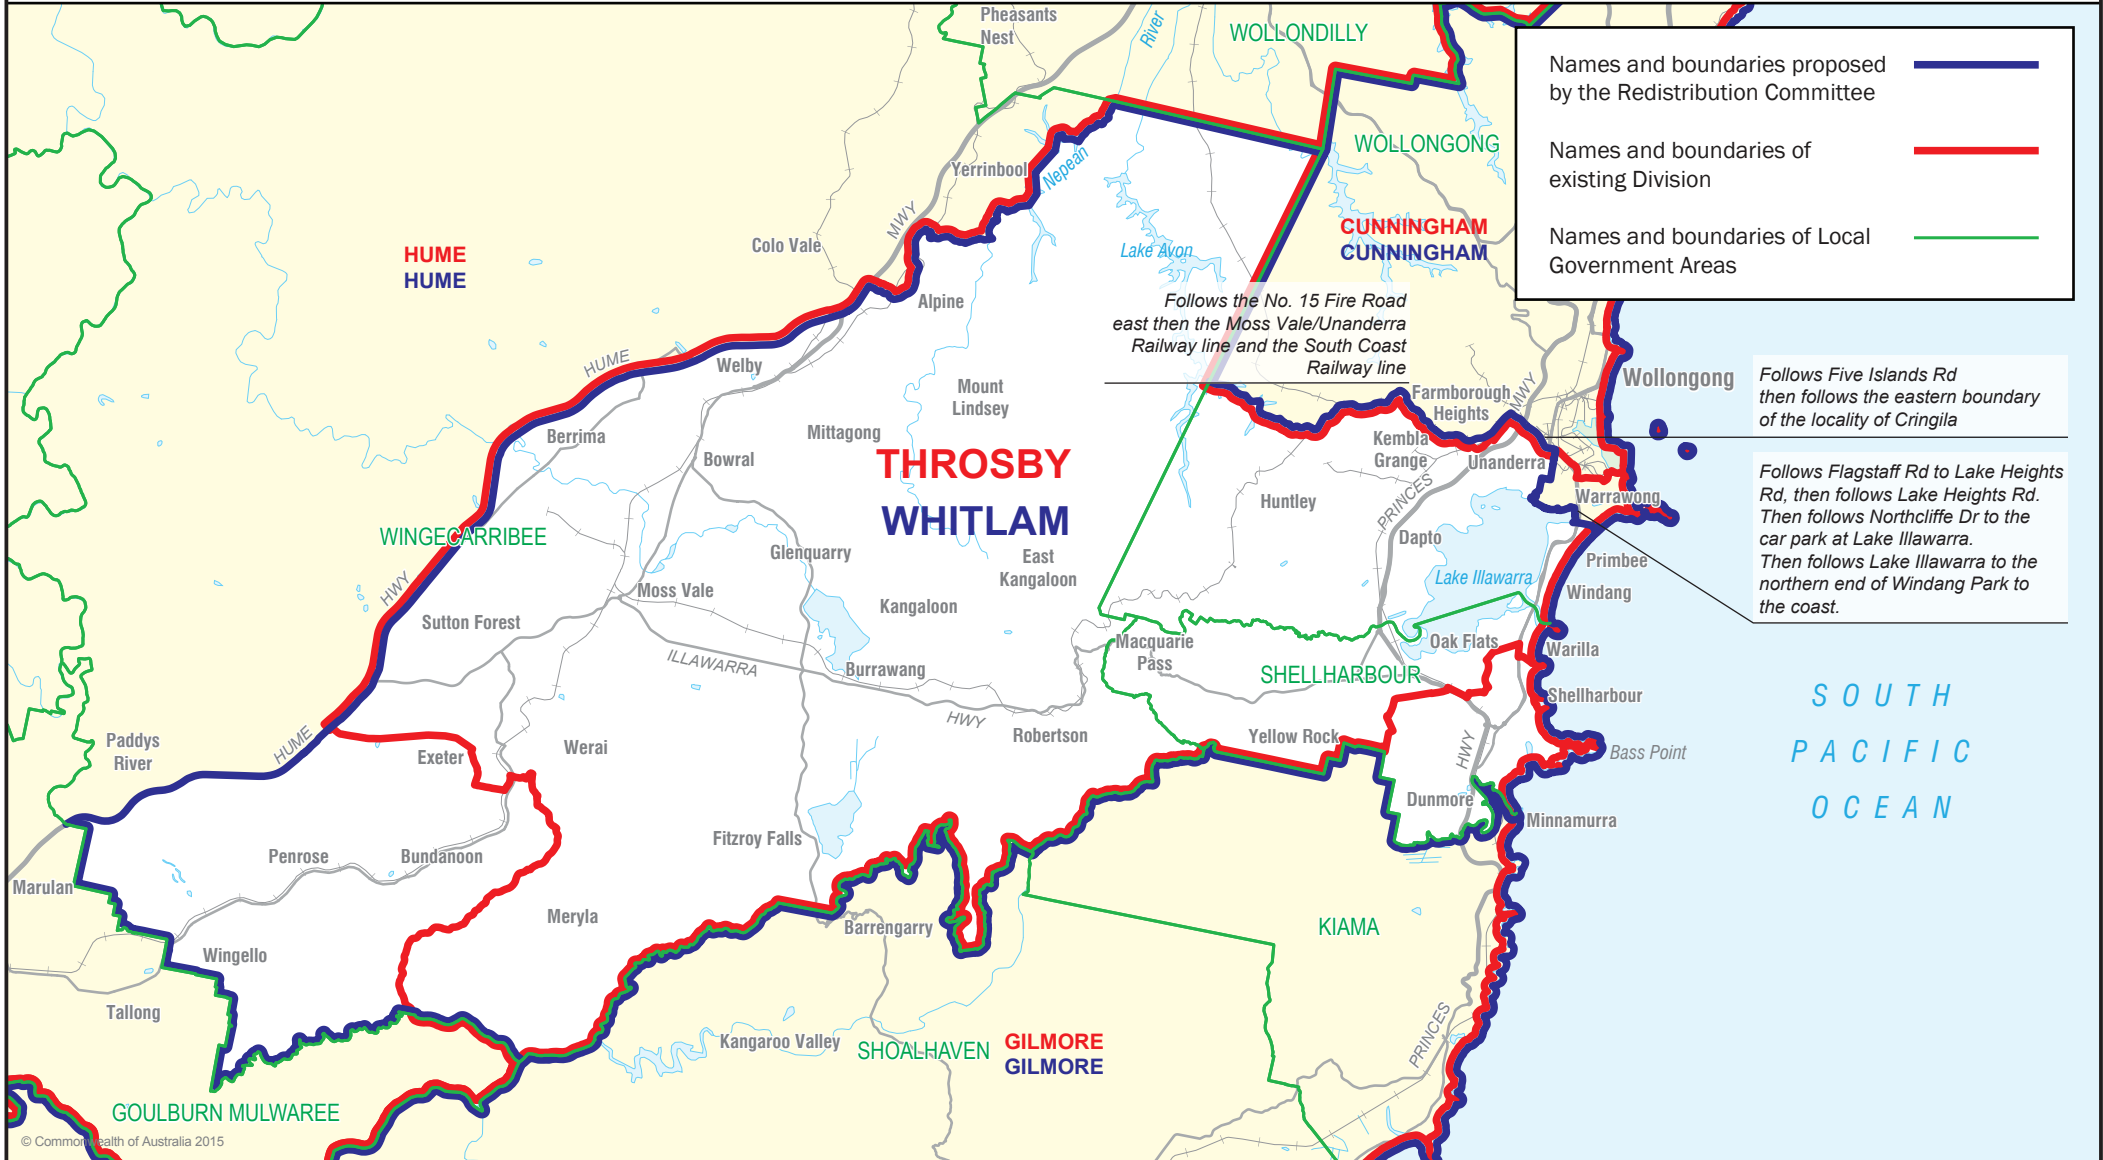

October 2015
**MAP OF PROPOSED
 COMMONWEALTH ELECTORAL DIVISION OF
 WHITLAM**

0 10 km

Names and boundaries proposed by the Redistribution Committee	
Names and boundaries of existing Division	
Names and boundaries of Local Government Areas	

Follows the No. 15 Fire Road east then the Moss Vale/Unanderra Railway line and the South Coast Railway line

Follows Five Islands Rd then follows the eastern boundary of the locality of Cringila

Follows Flagstaff Rd to Lake Heights Rd. Then follows Northcliffe Dr to the car park at Lake Illawarra. Then follows Lake Illawarra to the northern end of Windang Park to the coast.

SOUTH
 PACIFIC
 OCEAN