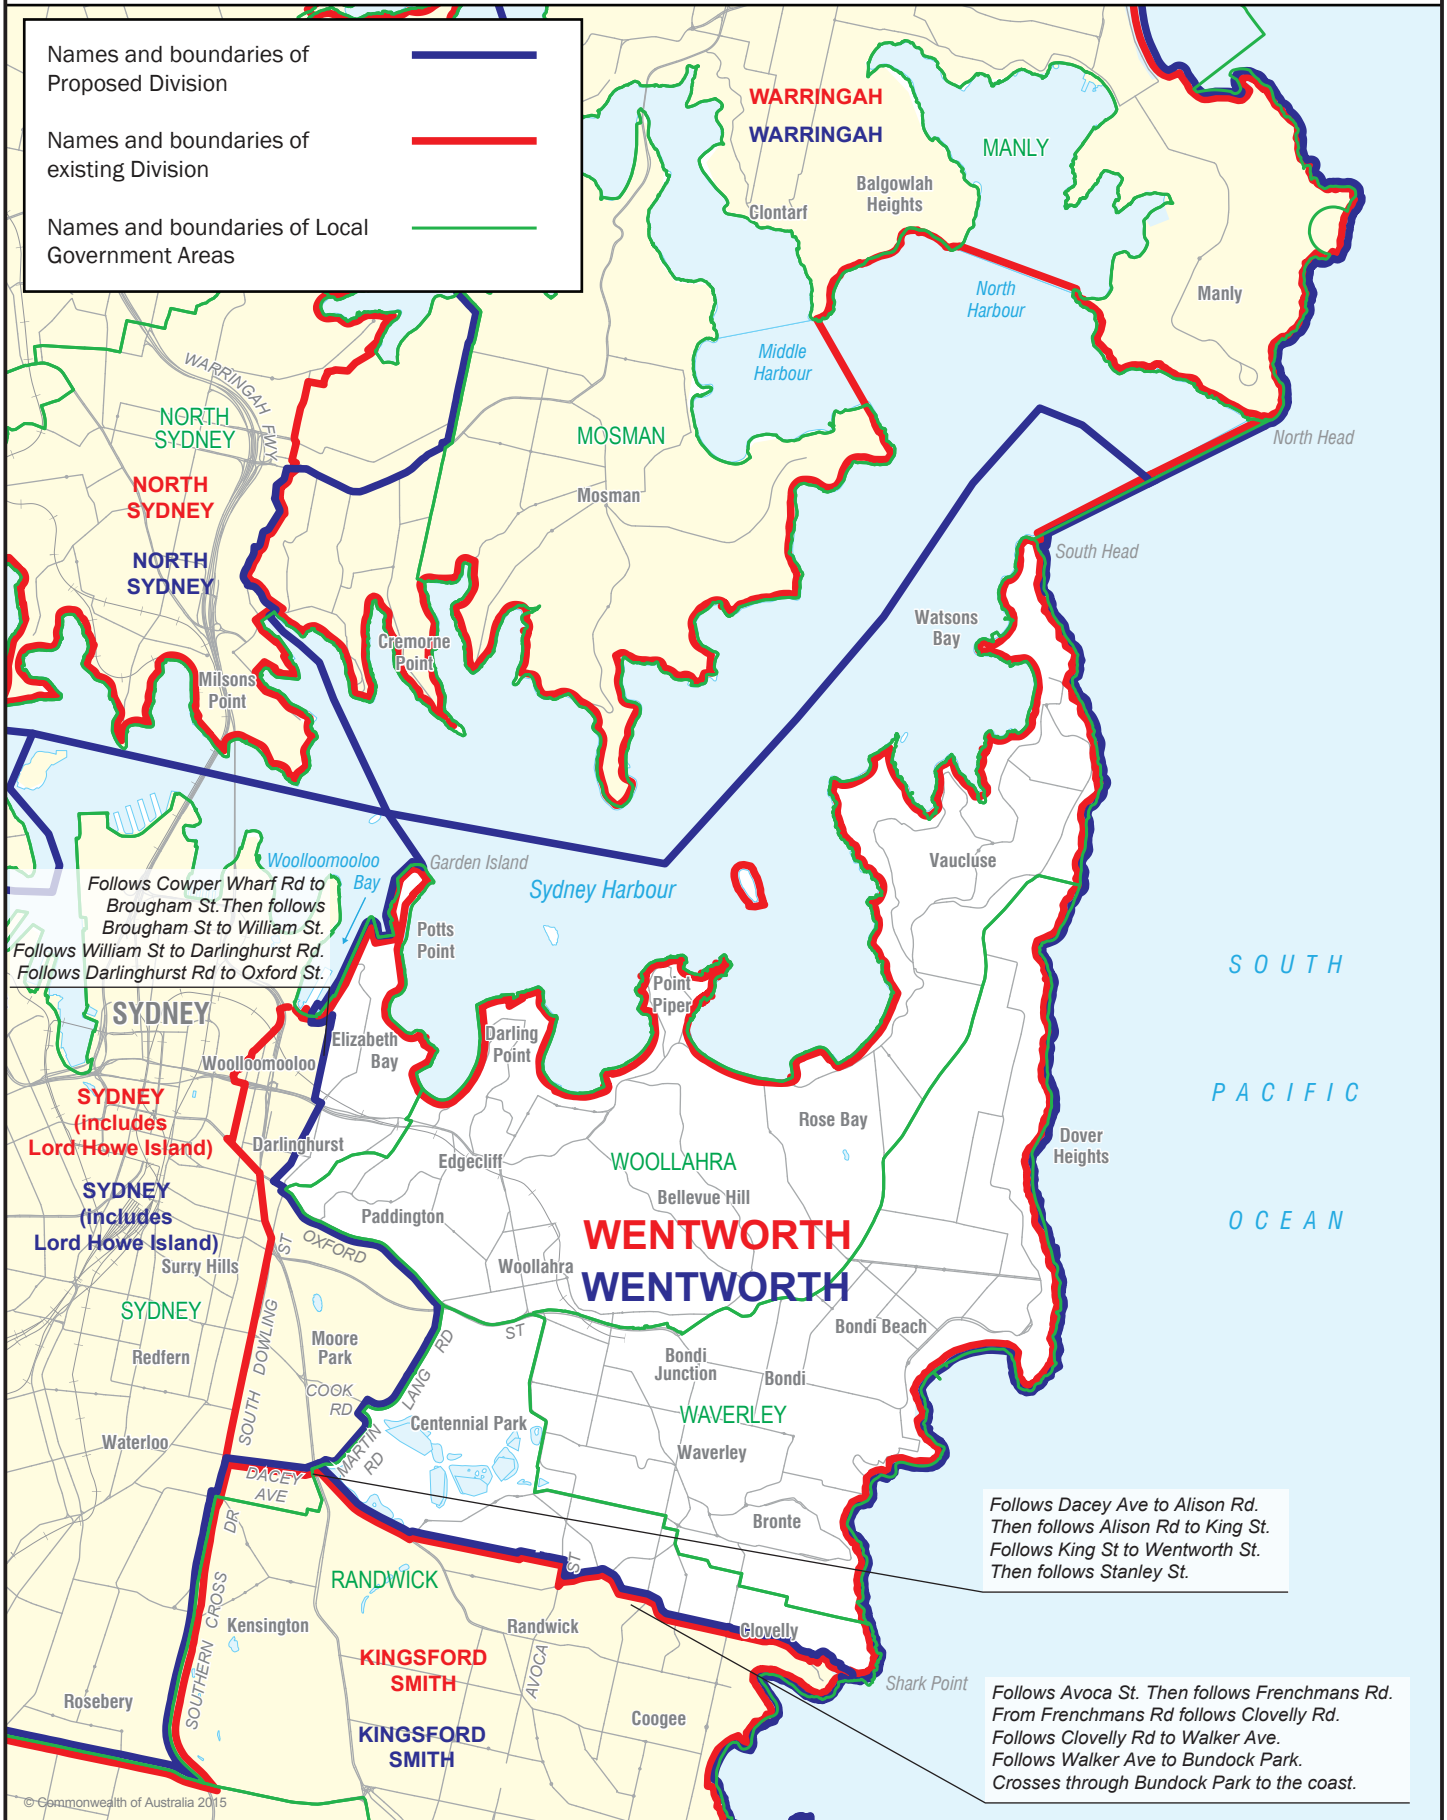

October 2015
**MAP OF PROPOSED
 COMMONWEALTH ELECTORAL DIVISION OF
 WENTWORTH**

0 1 km

Names and boundaries of Proposed Division	
Names and boundaries of existing Division	
Names and boundaries of Local Government Areas	

Follows Cowper Wharf Rd to Brougham St. Then follows Brougham St to William St. Follows William St to Darlinghurst Rd. Follows Darlinghurst Rd to Oxford St.

Follows Dacey Ave to Alison Rd. Then follows Alison Rd to King St. Follows King St to Wentworth St. Then follows Stanley St.

Follows Avoca St. Then follows Frenchmans Rd. From Frenchmans Rd follows Clovelly Rd. Follows Clovelly Rd to Walker Ave. Follows Walker Ave to Bundock Park. Crosses through Bundock Park to the coast.