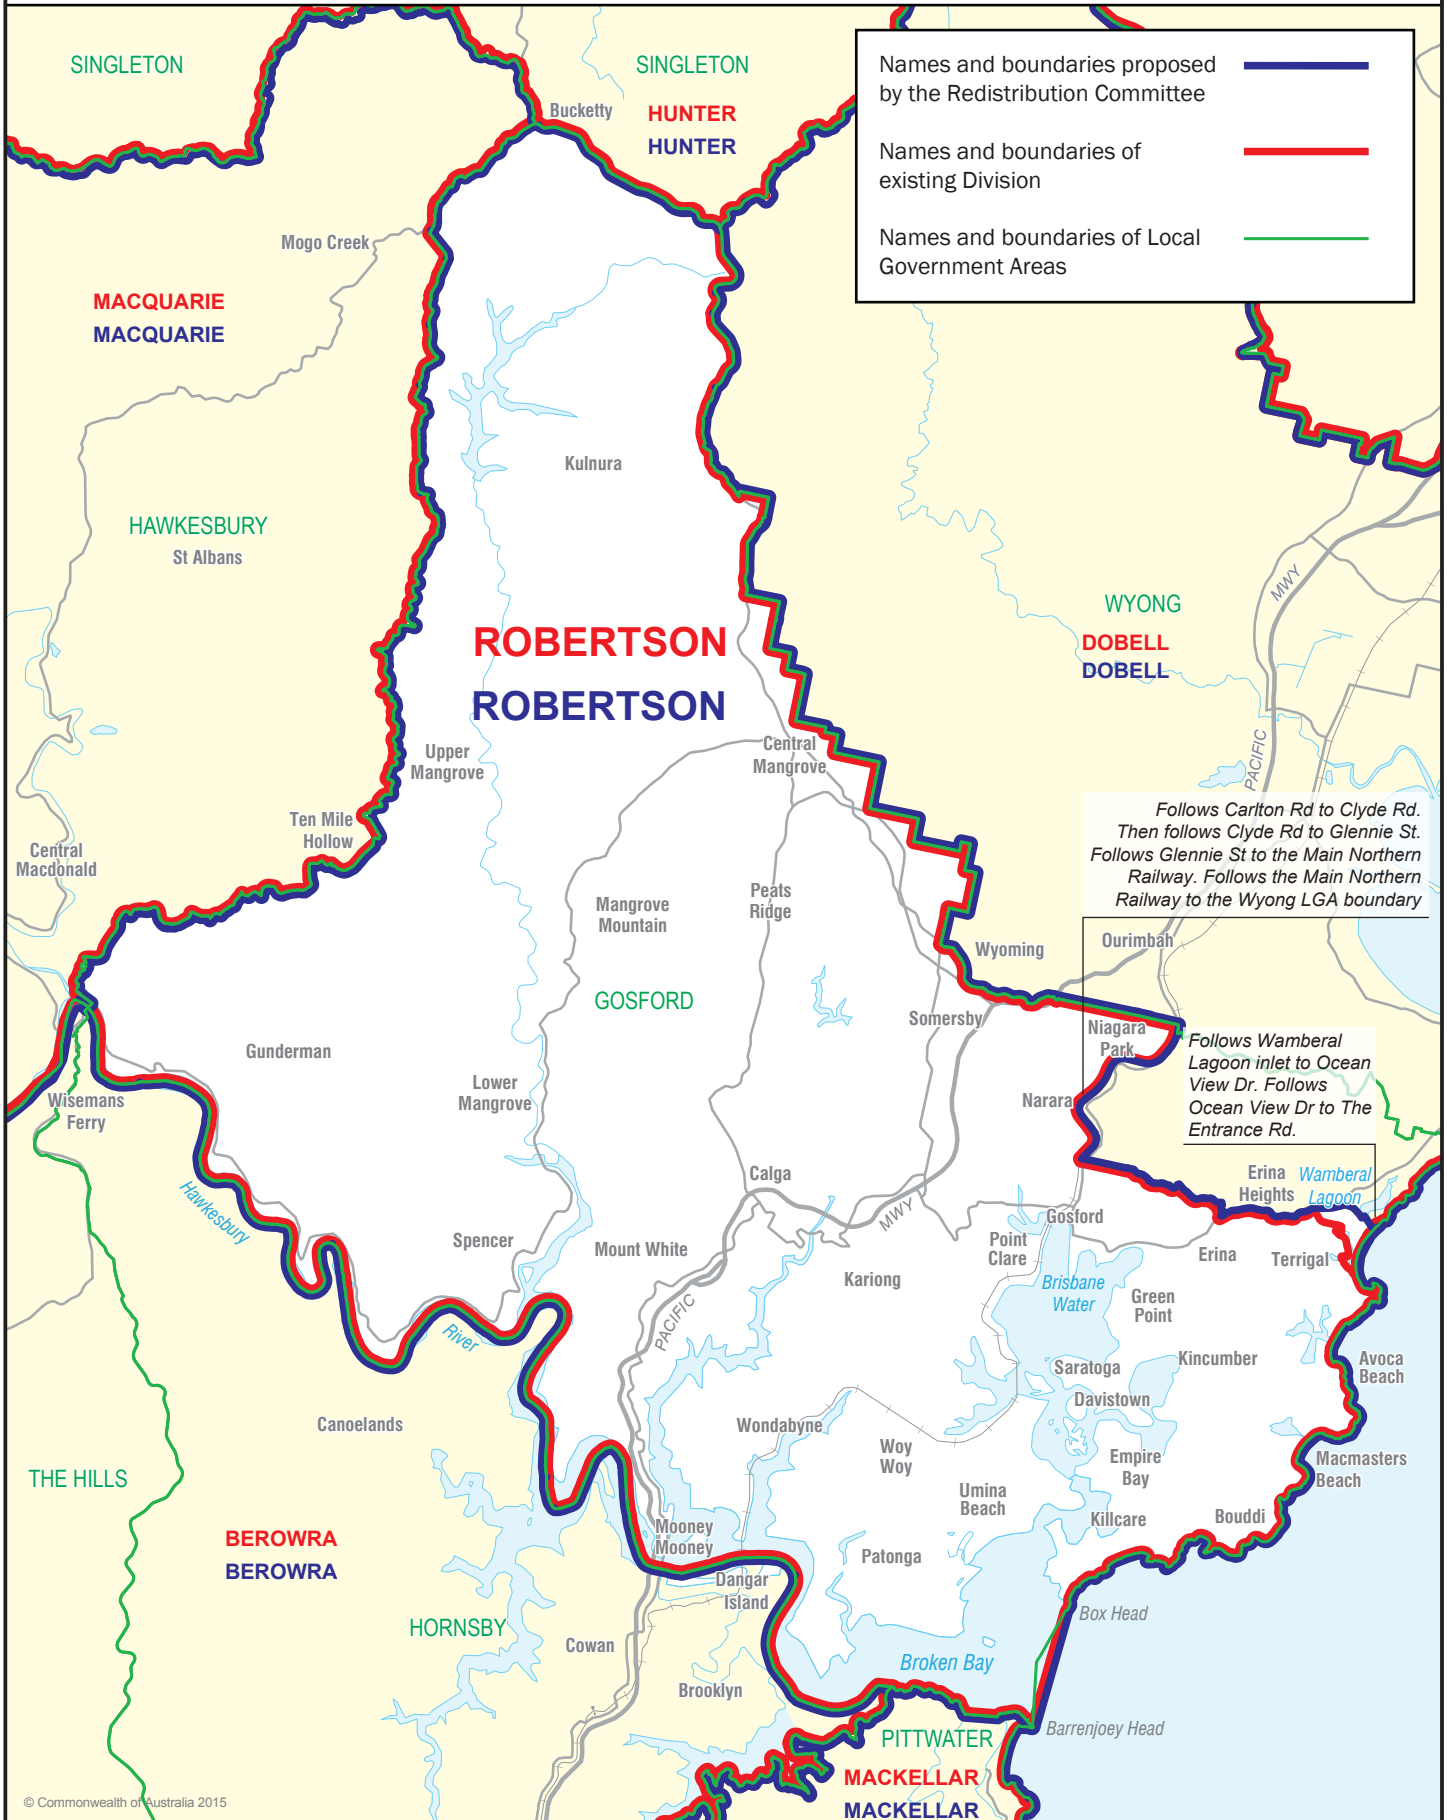

October 2015  
**MAP OF PROPOSED  
 COMMONWEALTH ELECTORAL DIVISION OF  
 ROBERTSON**

0 5 km

Names and boundaries proposed by the Redistribution Committee	
Names and boundaries of existing Division	
Names and boundaries of Local Government Areas	

*Follows Carlton Rd to Clyde Rd. Then follows Clyde Rd to Glennie St. Follows Glennie St to the Main Northern Railway. Follows the Main Northern Railway to the Wyong LGA boundary*

*Follows Wamberal Lagoon inlet to Ocean View Dr. Follows Ocean View Dr to The Entrance Rd.*