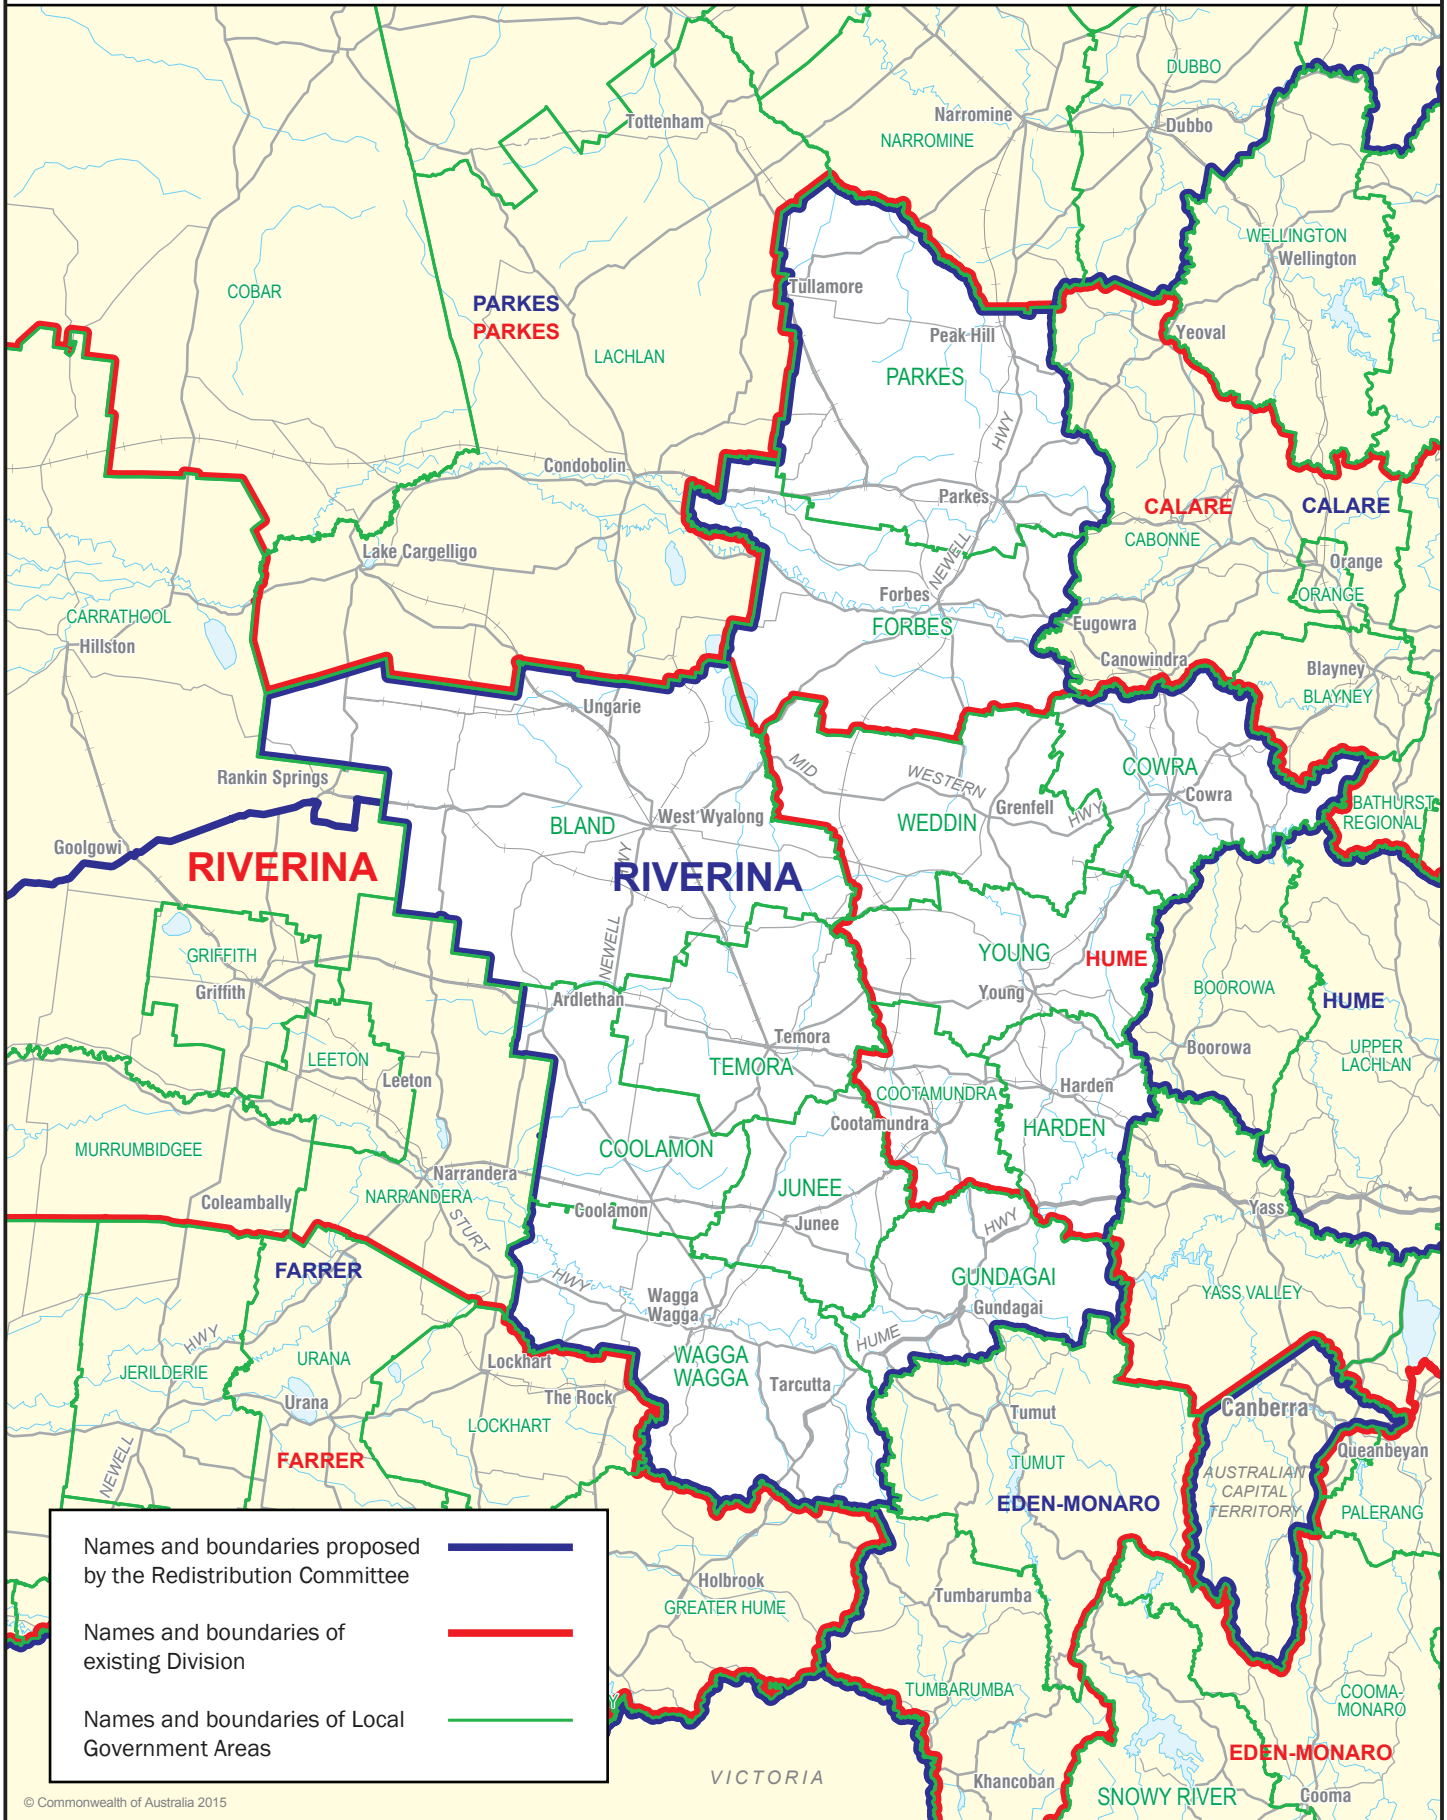

October 2015
**MAP OF PROPOSED
 COMMONWEALTH ELECTORAL DIVISION OF
 RIVERINA**

0 25 km

Names and boundaries proposed by the Redistribution Committee	
Names and boundaries of existing Division	
Names and boundaries of Local Government Areas	