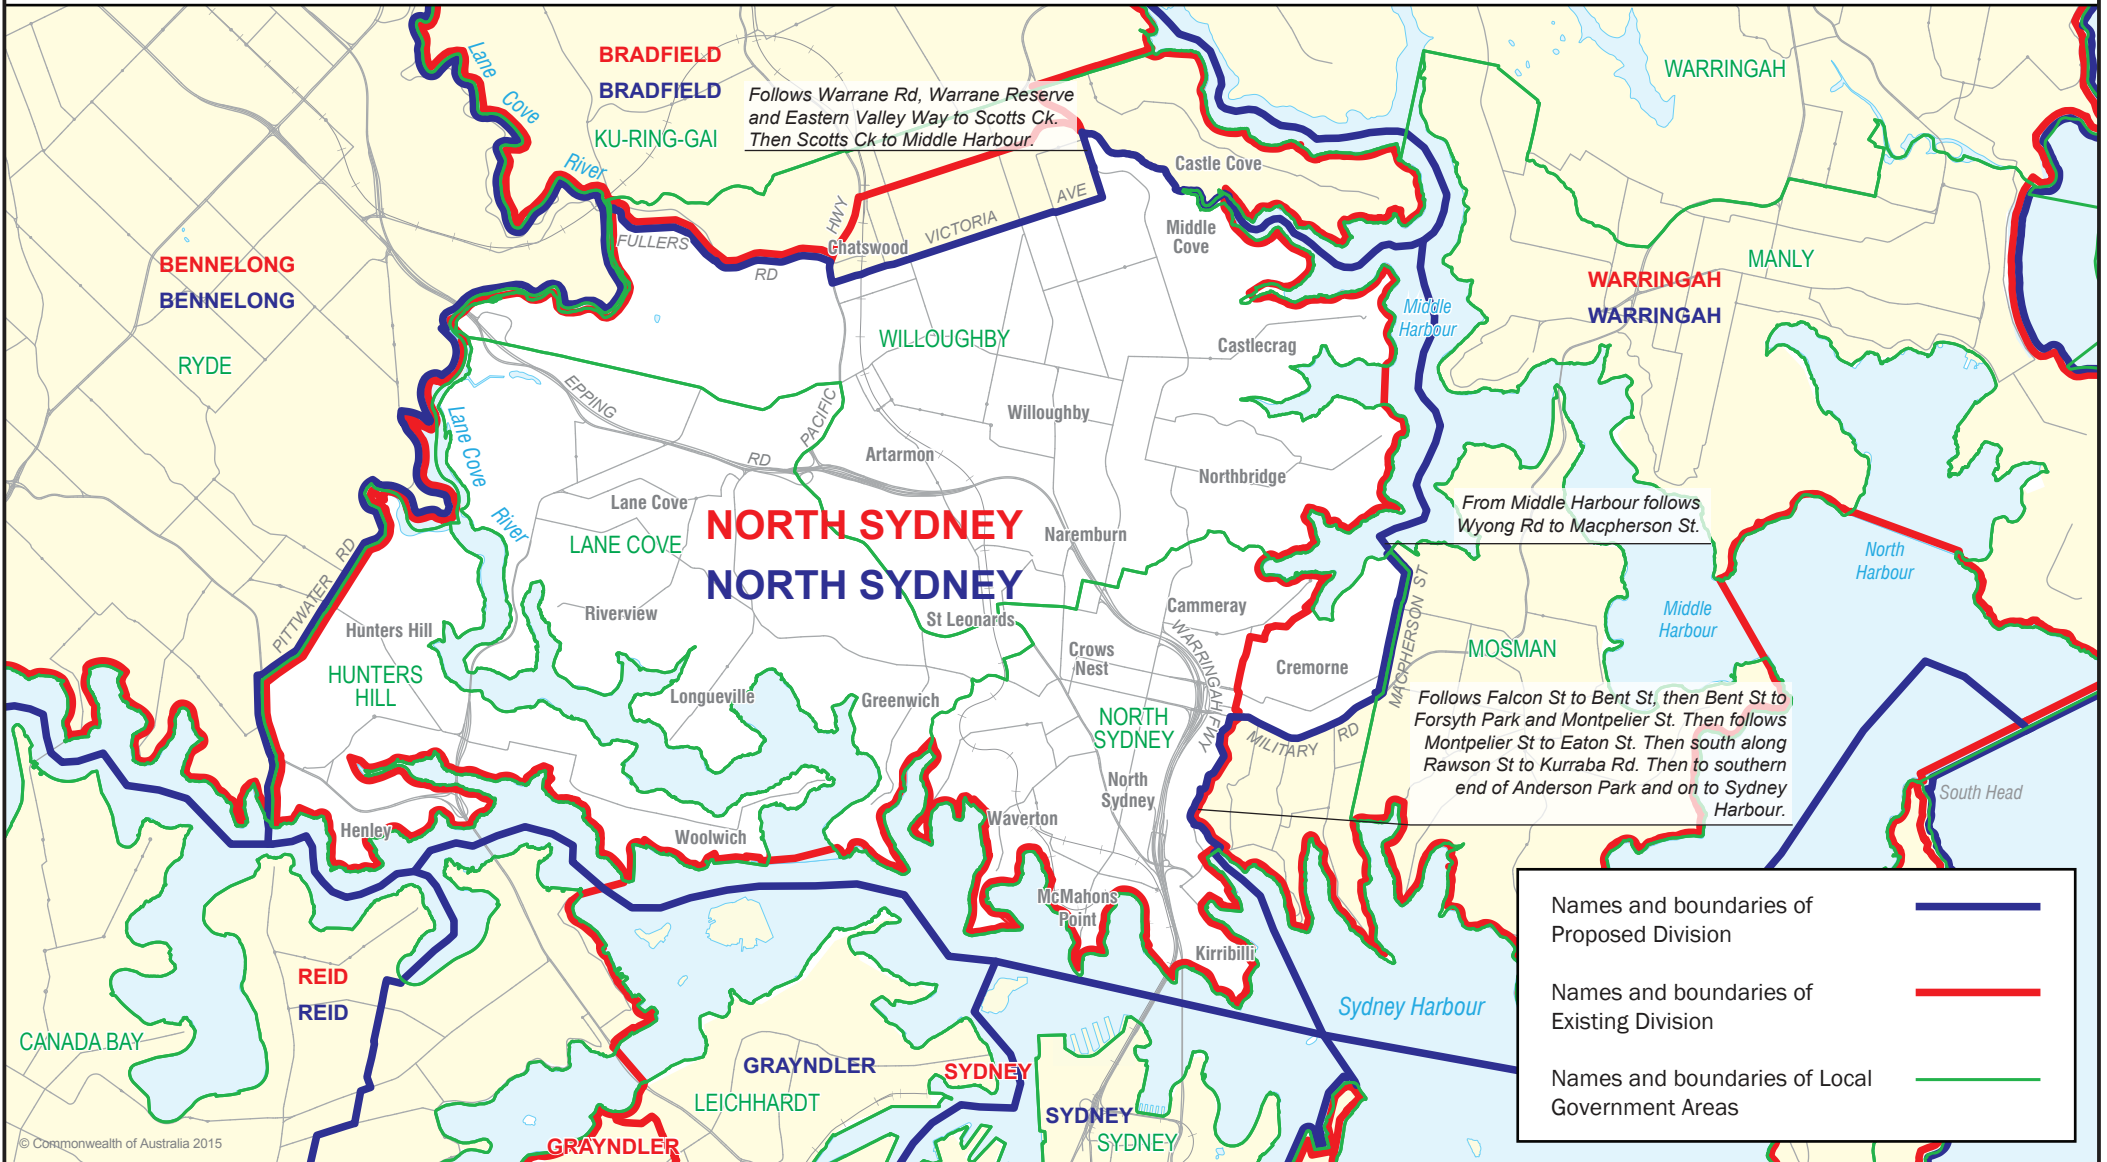

October 2015
**MAP OF PROPOSED
 COMMONWEALTH ELECTORAL DIVISION OF
 NORTH SYDNEY**

0 2 km

Names and boundaries of Proposed Division	
Names and boundaries of Existing Division	
Names and boundaries of Local Government Areas	