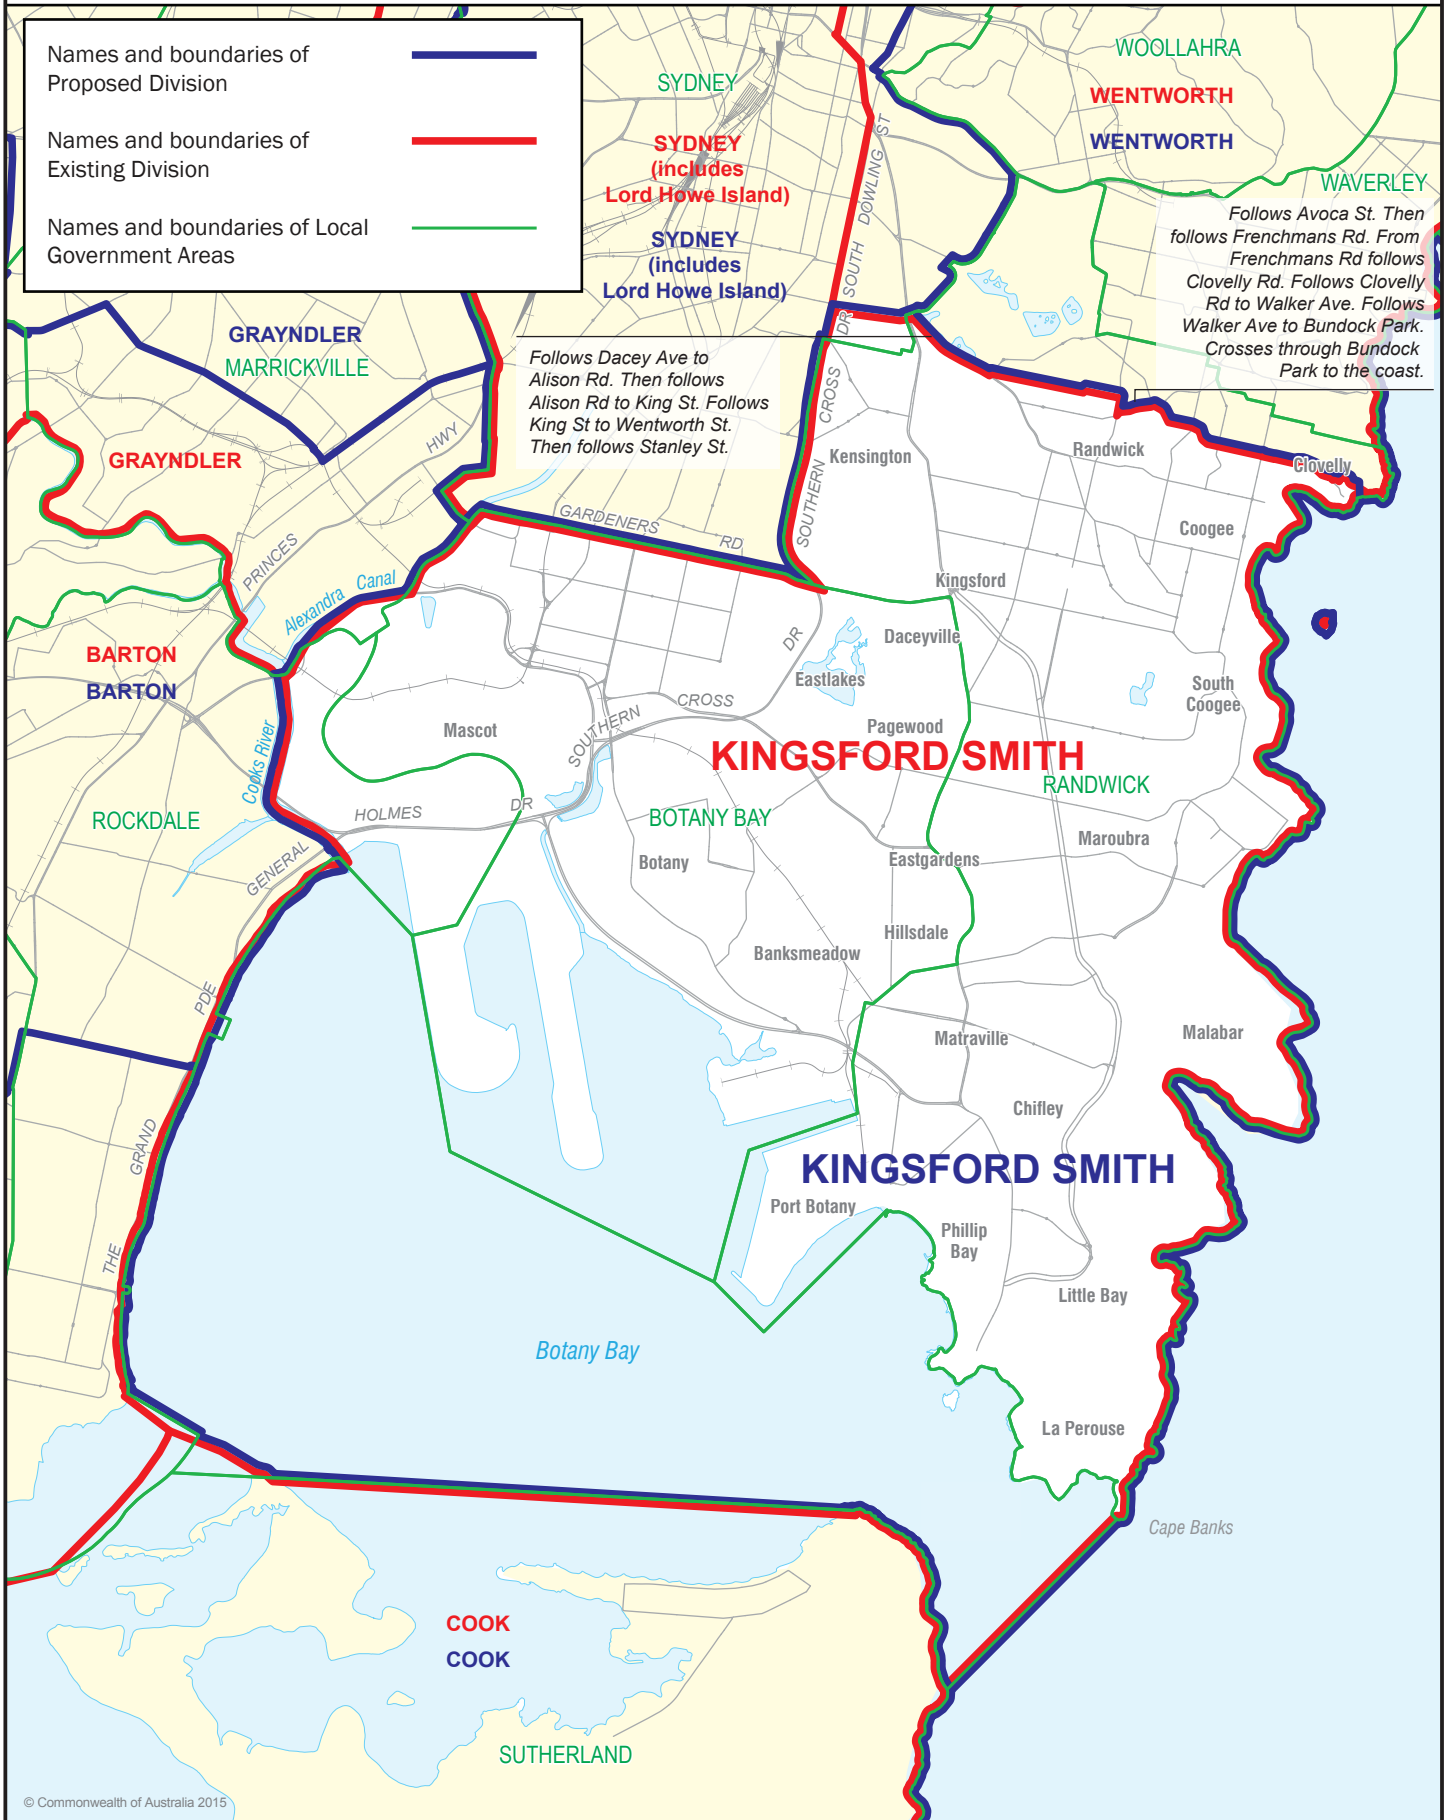

October 2015
**MAP OF PROPOSED
 COMMONWEALTH ELECTORAL DIVISION OF
 KINGSFORD SMITH**

Names and boundaries of Proposed Division	
Names and boundaries of Existing Division	
Names and boundaries of Local Government Areas	

Follows Dacey Ave to Alison Rd. Then follows Alison Rd to King St. Follows King St to Wentworth St. Then follows Stanley St.

Follows Avoca St. Then follows Frenchmans Rd. From Frenchmans Rd follows Clovelly Rd. Follows Clovelly Rd to Walker Ave. Follows Walker Ave to Bundock Park. Crosses through Bundock Park to the coast.