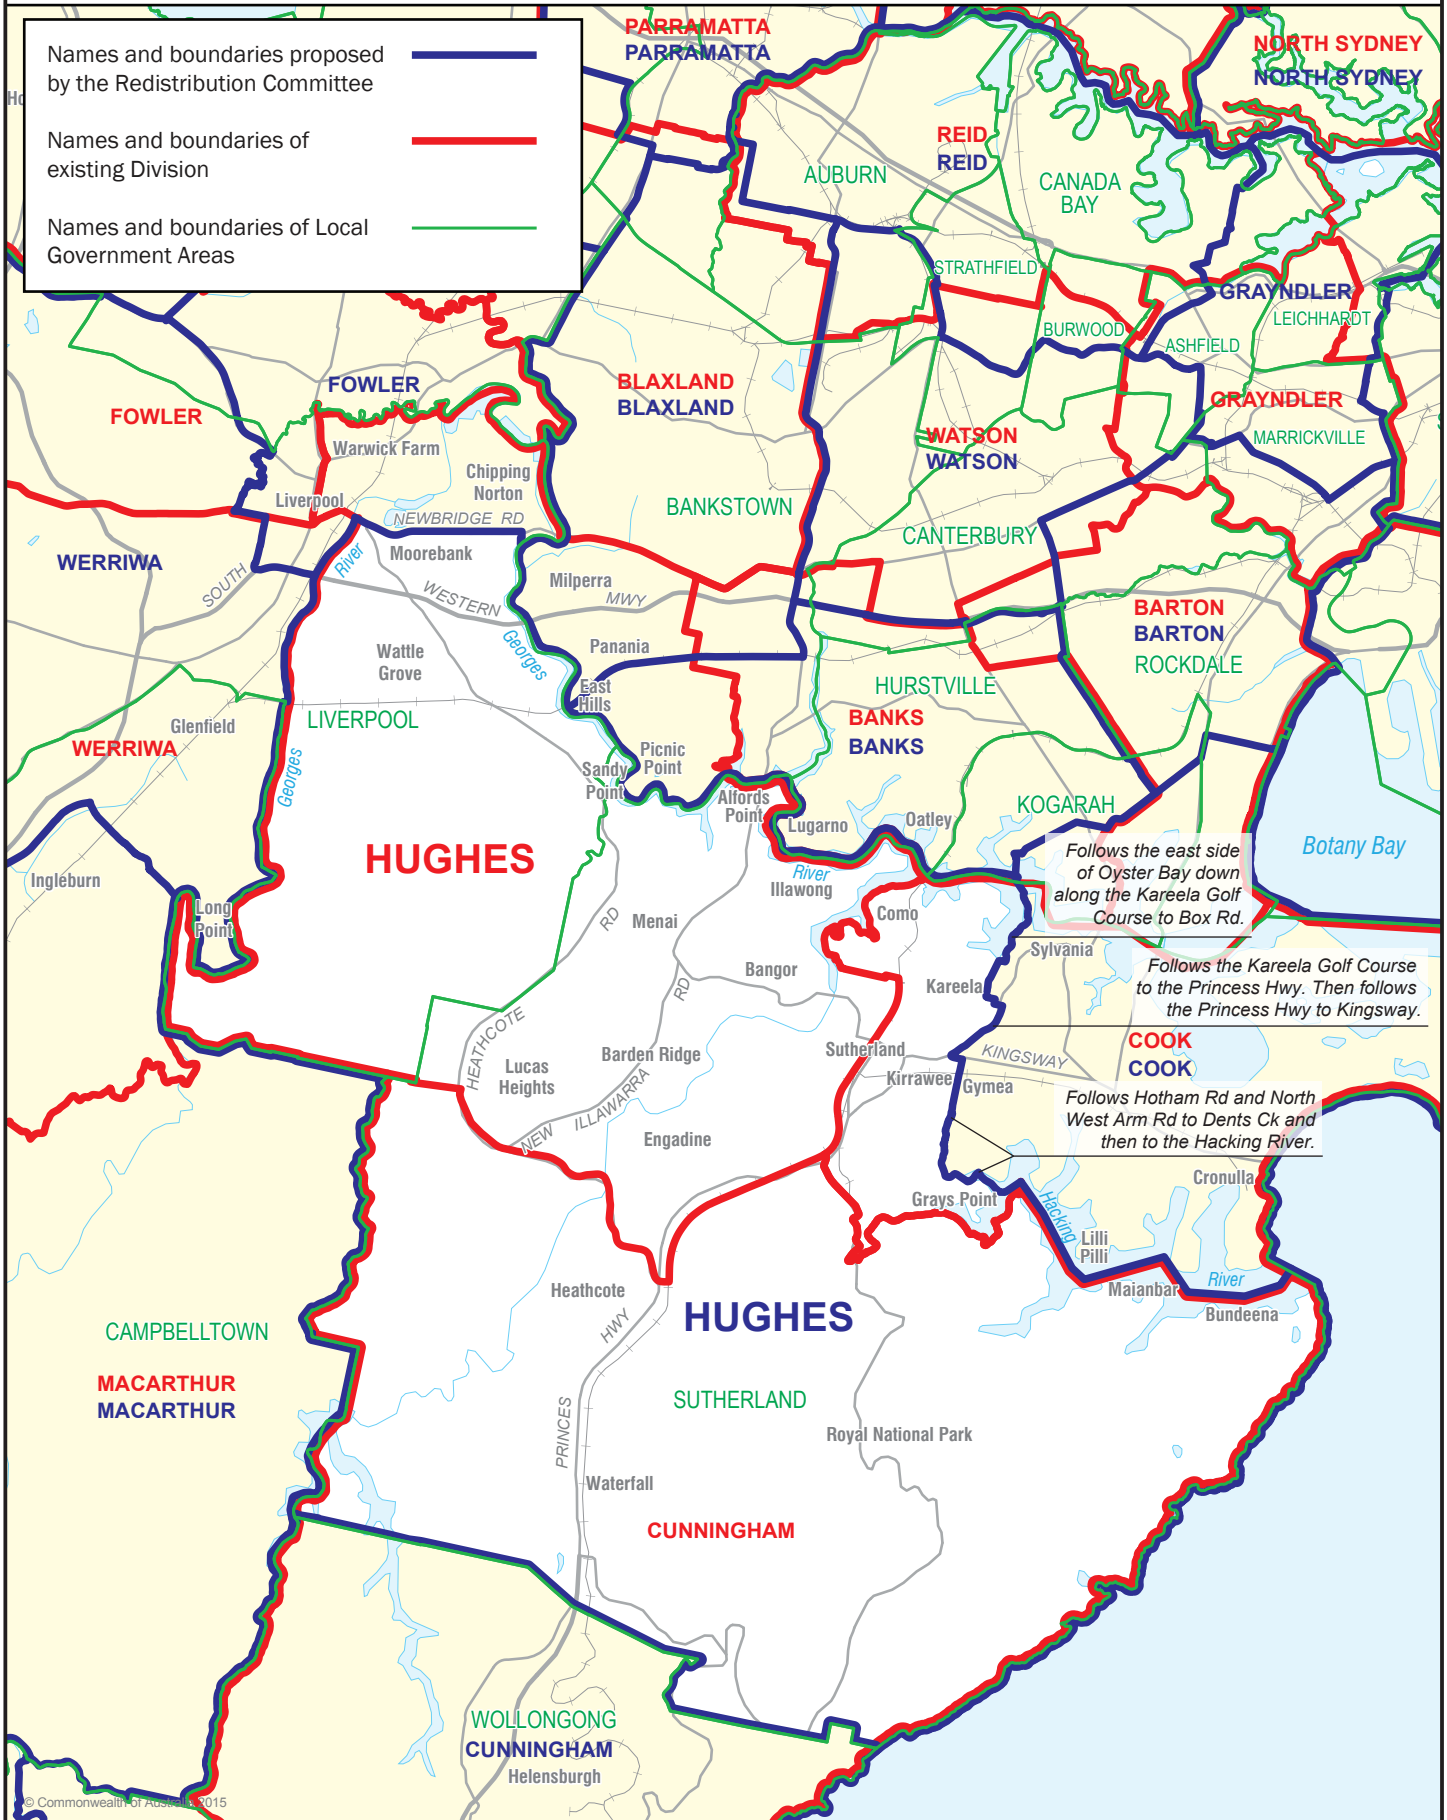

October 2015
**MAP OF PROPOSED
 COMMONWEALTH ELECTORAL DIVISION OF
 HUGHES**

0 5 km

Names and boundaries proposed by the Redistribution Committee	
Names and boundaries of existing Division	
Names and boundaries of Local Government Areas	

Follows the east side of Oyster Bay down along the Kareela Golf Course to Box Rd.

Follows the Kareela Golf Course to the Princess Hwy. Then follows the Princess Hwy to Kingsway.

Follows Hotham Rd and North West Arm Rd to Dents Ck and then to the Hacking River.