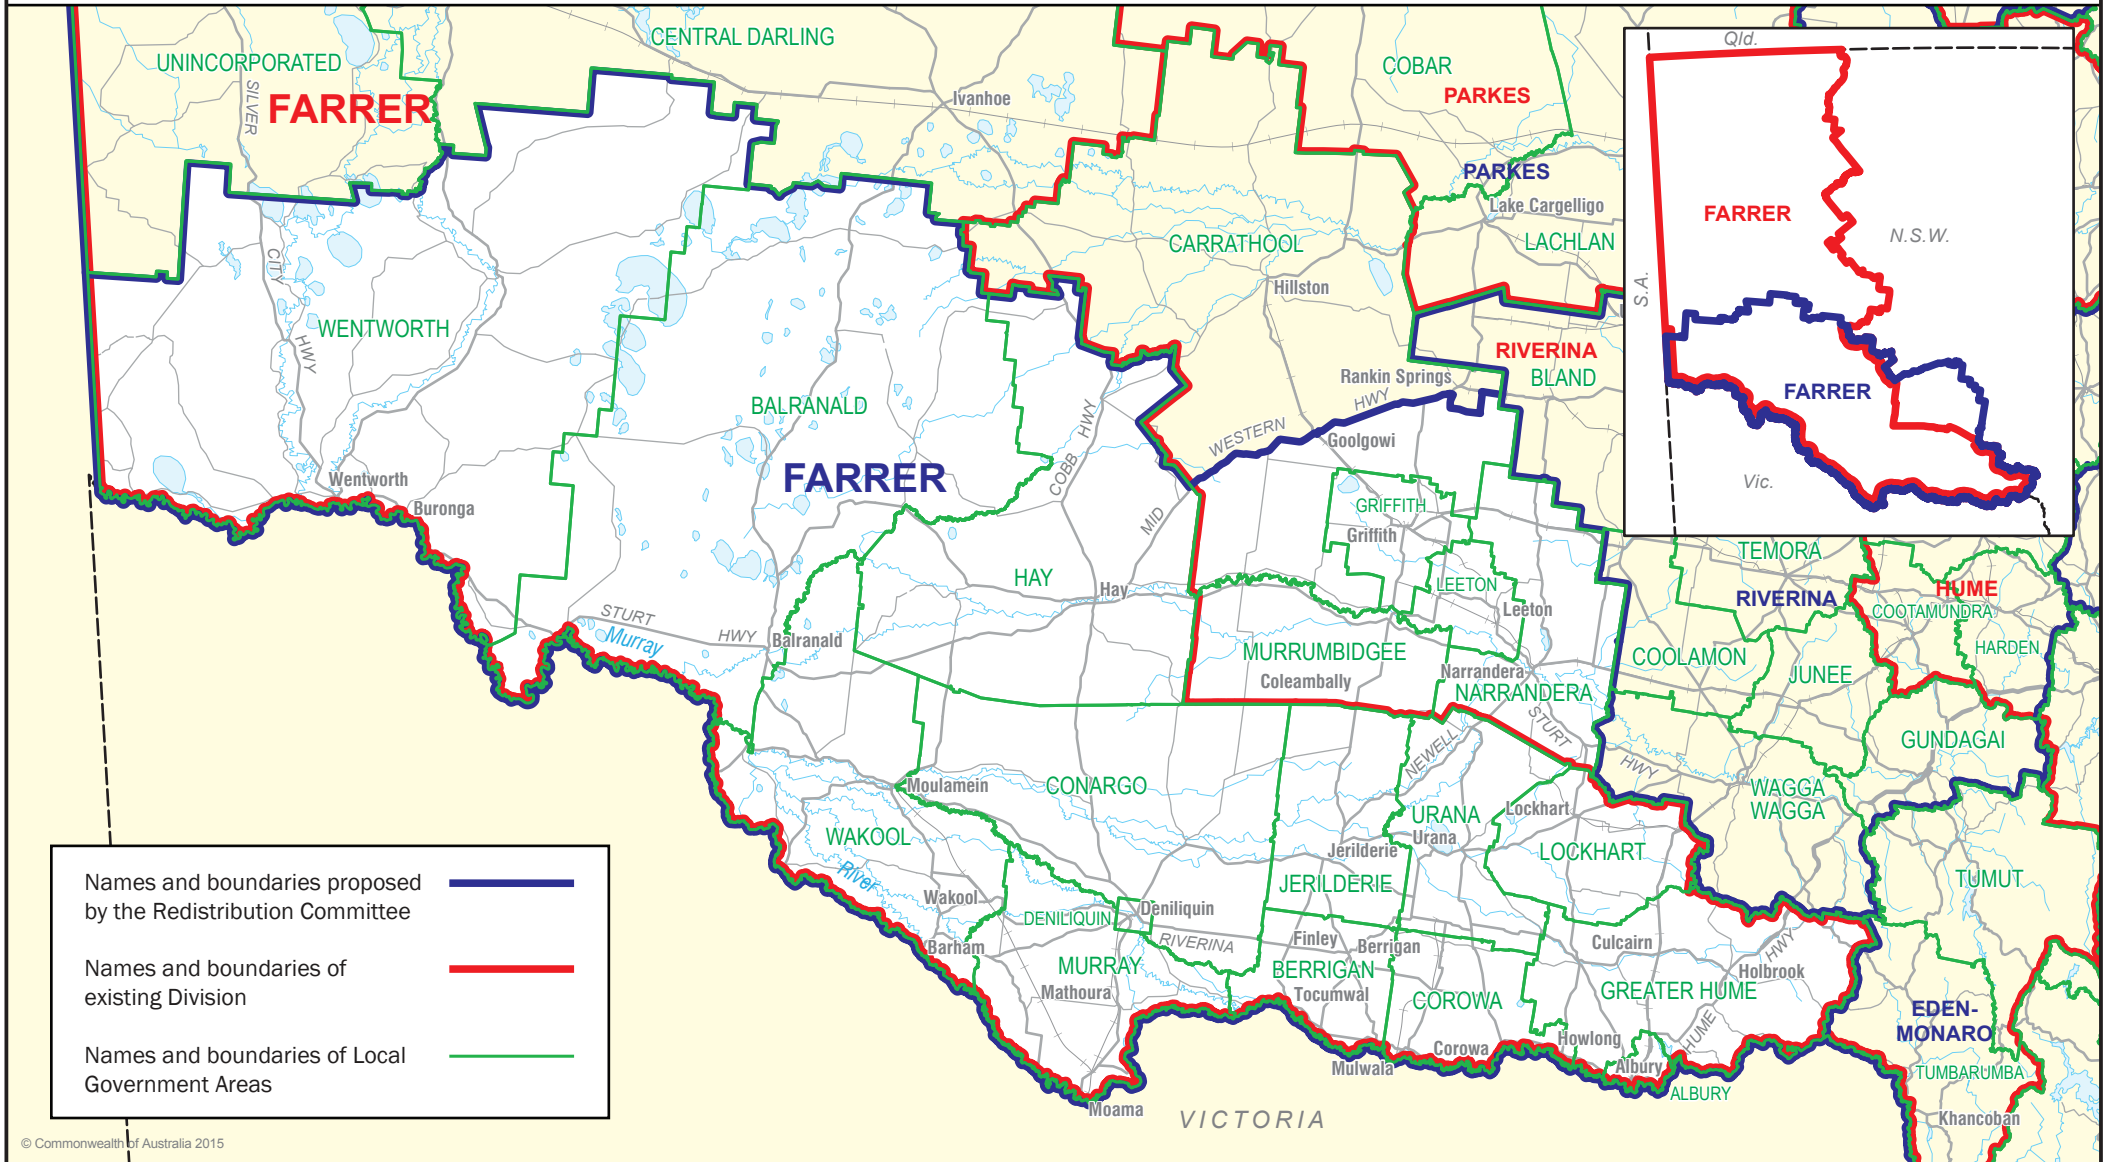

October 2015  
**MAP OF PROPOSED  
 COMMONWEALTH ELECTORAL DIVISION OF  
 FARRER**

0 50 km

Names and boundaries proposed by the Redistribution Committee ————

Names and boundaries of existing Division ————

Names and boundaries of Local Government Areas ————