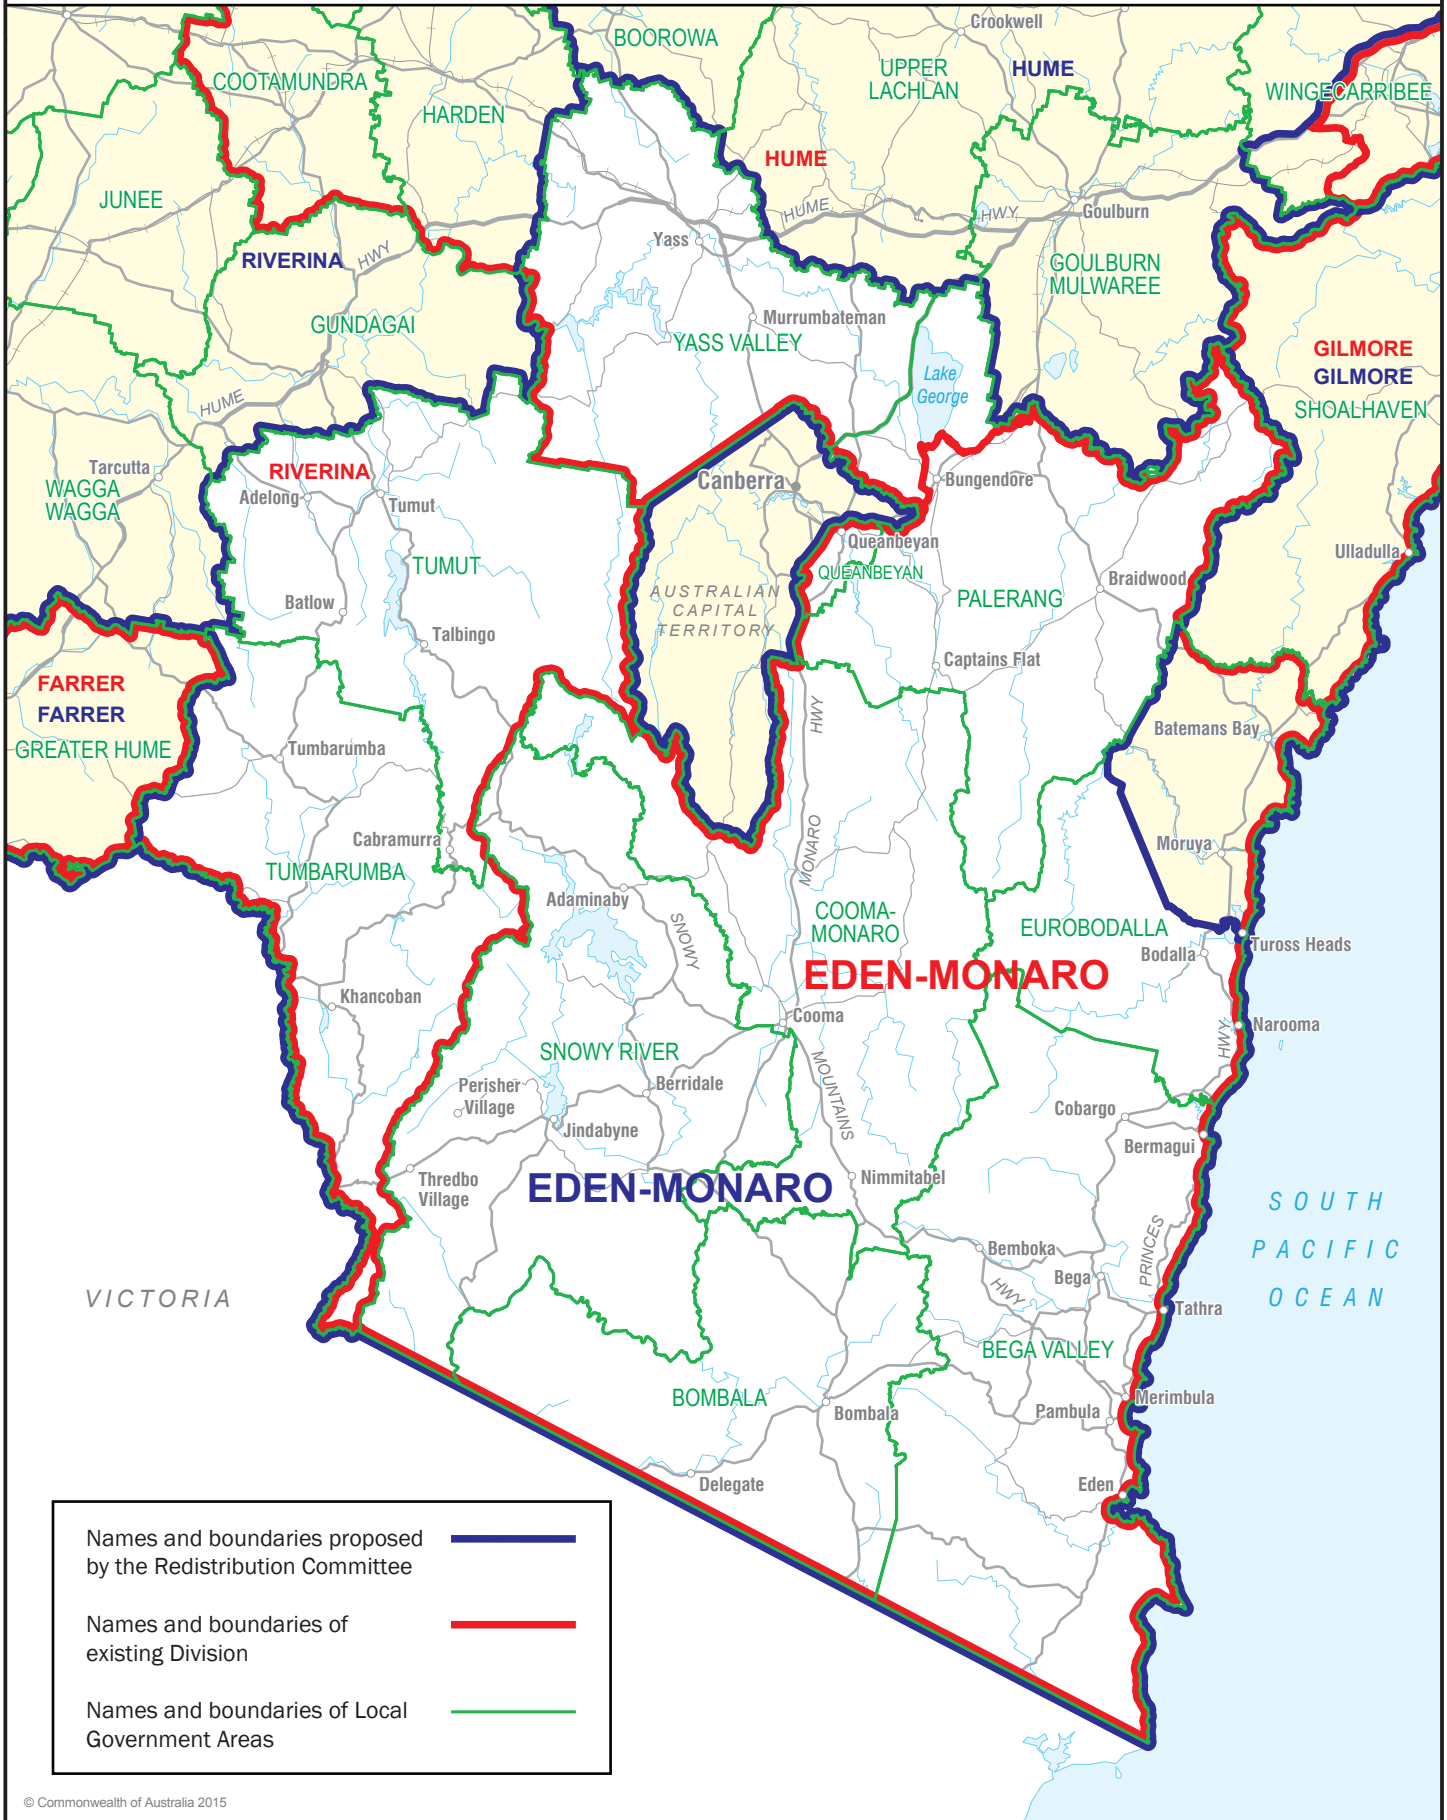

October 2015
**MAP OF PROPOSED
 COMMONWEALTH ELECTORAL DIVISION OF
 EDEN-MONARO**

0 25 km

Names and boundaries proposed by the Redistribution Committee	
Names and boundaries of existing Division	
Names and boundaries of Local Government Areas	