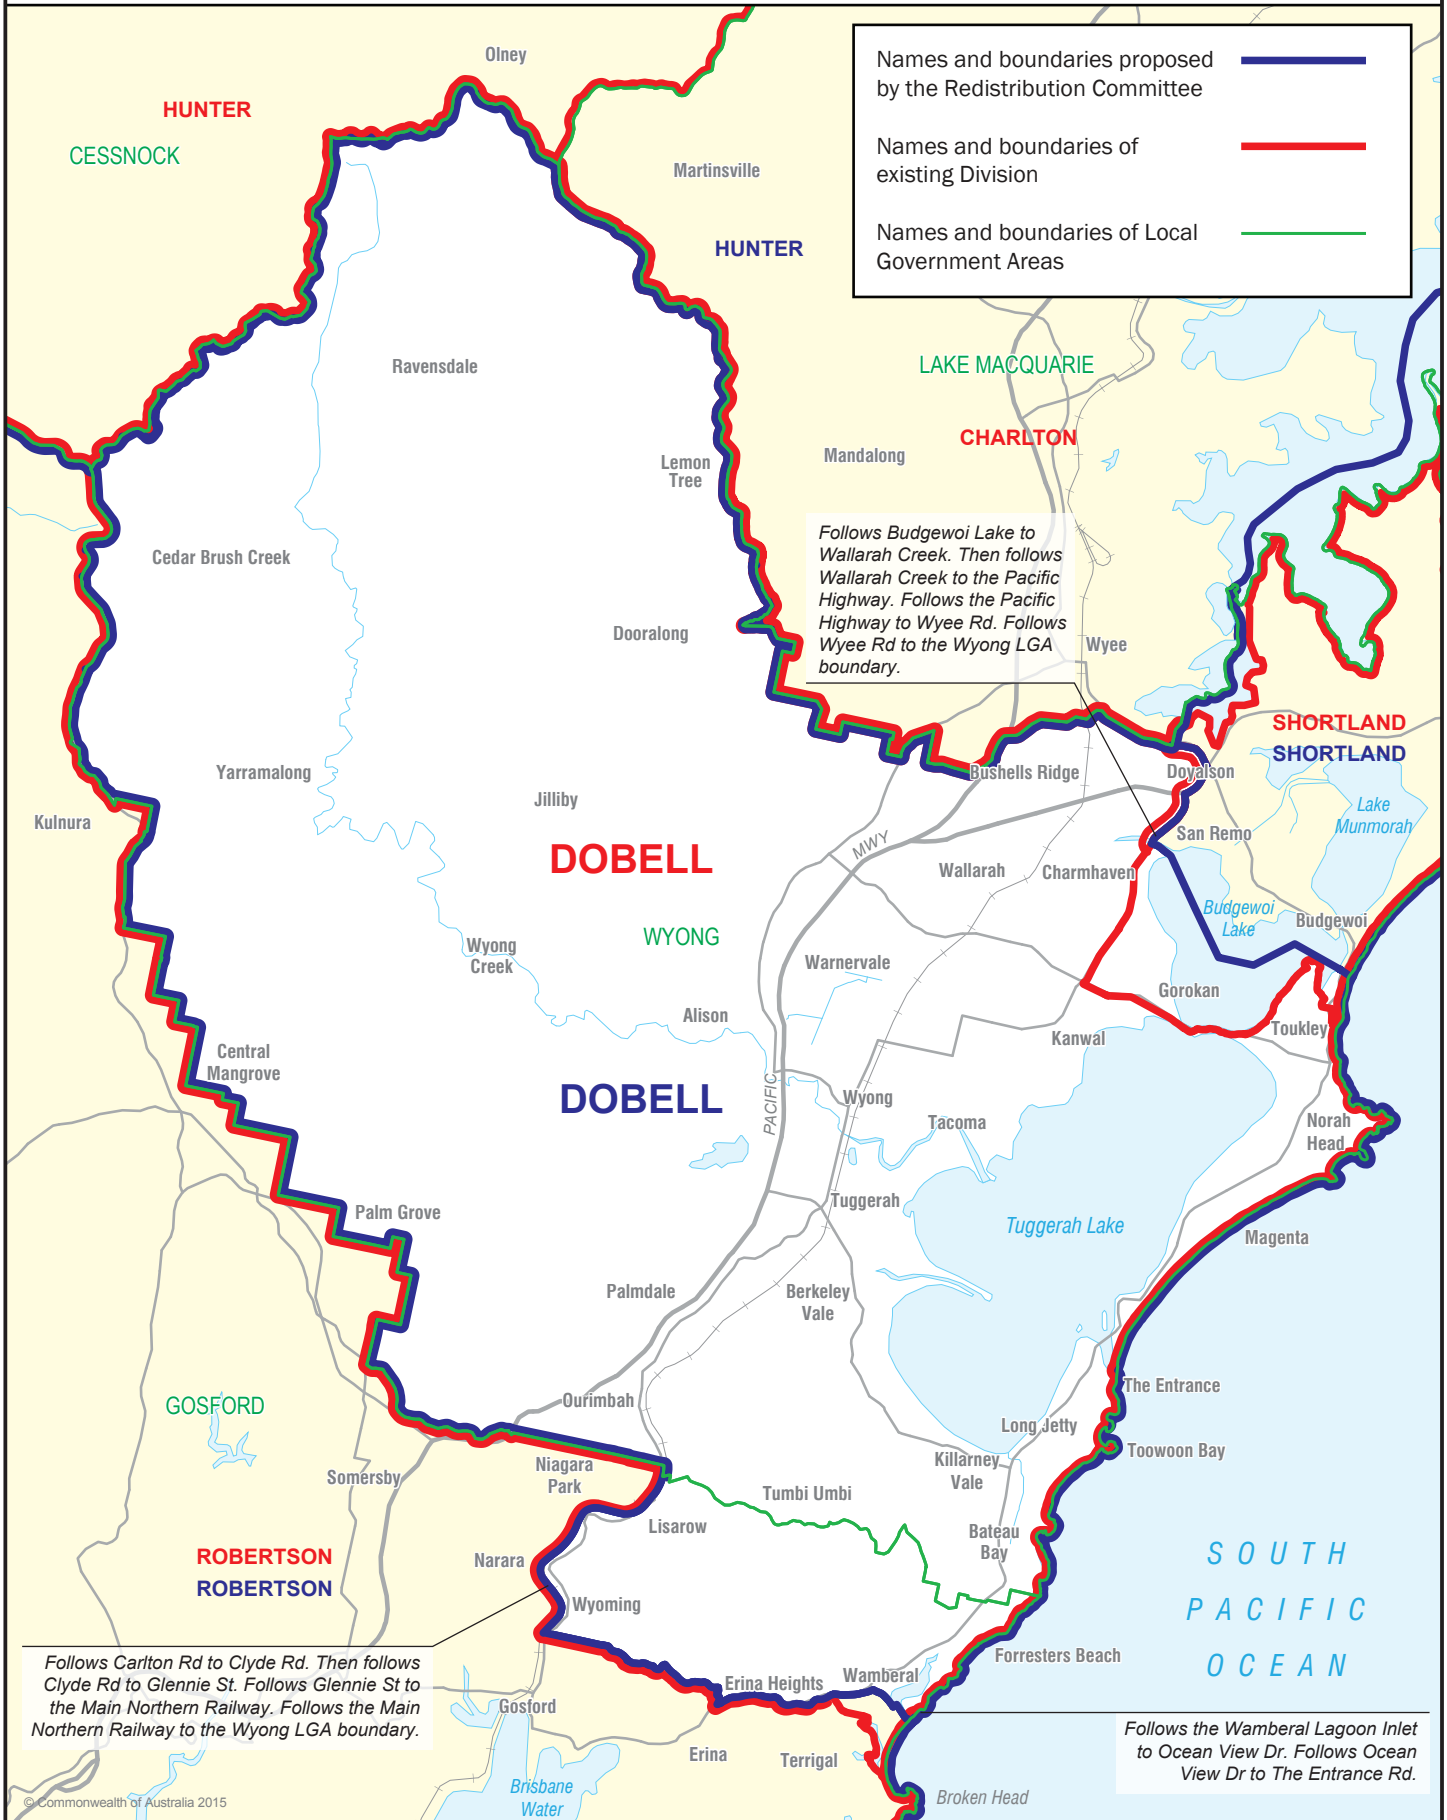

October 2015
**MAP OF PROPOSED
 COMMONWEALTH ELECTORAL DIVISION OF
 DOBELL**

0 5 km

Names and boundaries proposed by the Redistribution Committee	
Names and boundaries of existing Division	
Names and boundaries of Local Government Areas	

Follows Budgewoi Lake to Wallarah Creek. Then follows Wallarah Creek to the Pacific Highway. Follows the Pacific Highway to Wye Rd. Follows Wye Rd to the Wyong LGA boundary.

Follows Carlton Rd to Clyde Rd. Then follows Clyde Rd to Glennie St. Follows Glennie St to the Main Northern Railway. Follows the Main Northern Railway to the Wyong LGA boundary.

Follows the Wamberal Lagoon Inlet to Ocean View Dr. Follows Ocean View Dr to The Entrance Rd.