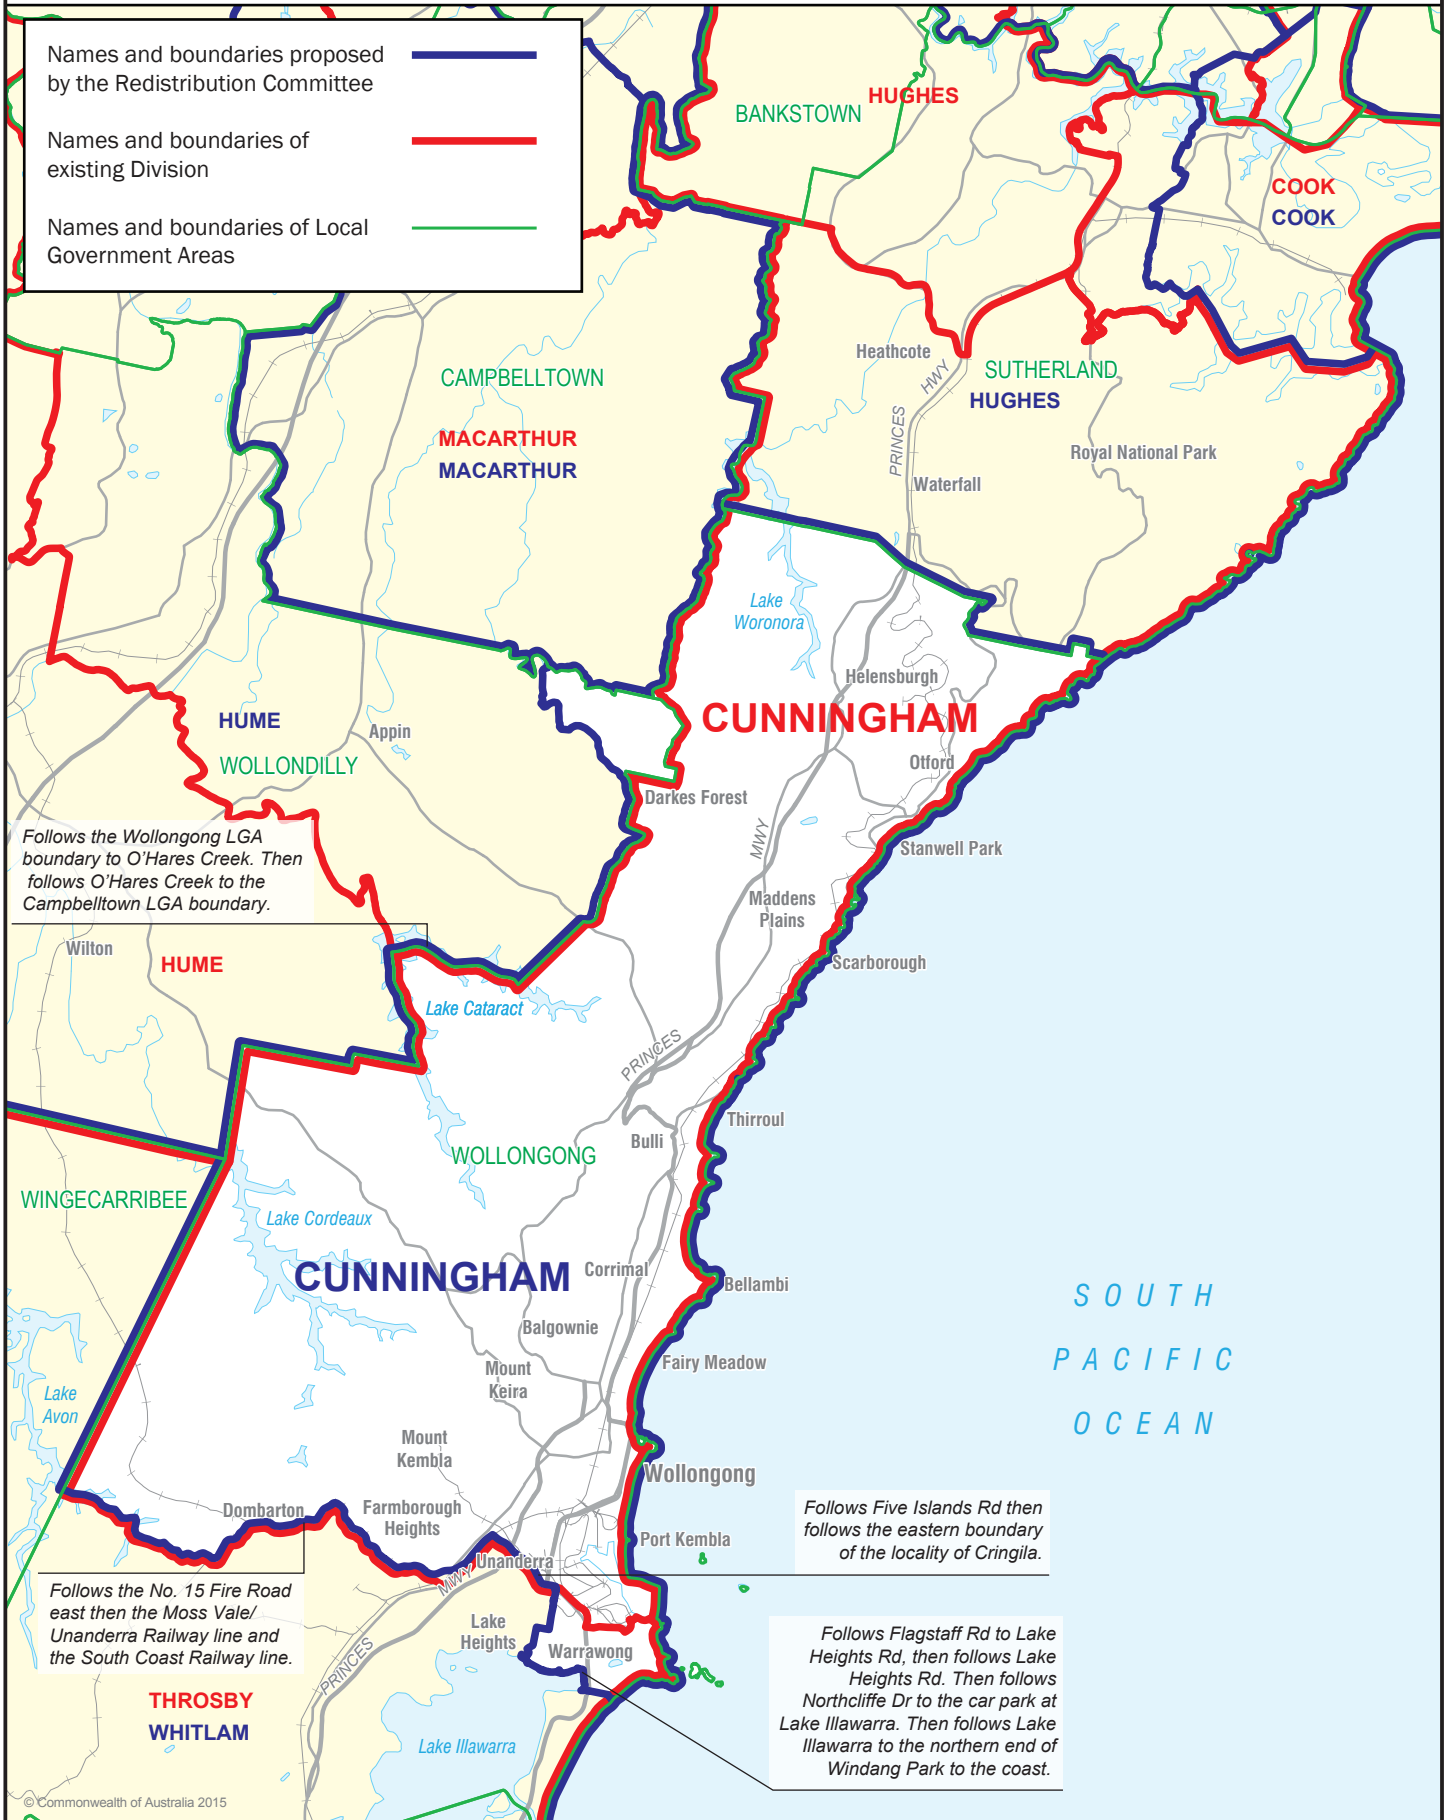

October 2015  
**MAP OF PROPOSED  
 COMMONWEALTH ELECTORAL DIVISION OF  
 CUNNINGHAM**

0 5 km

Names and boundaries proposed by the Redistribution Committee	
Names and boundaries of existing Division	
Names and boundaries of Local Government Areas	

Follows the Wollongong LGA boundary to O'Hares Creek. Then follows O'Hares Creek to the Campbelltown LGA boundary.

Follows Five Islands Rd then follows the eastern boundary of the locality of Cringila.

Follows Flagstaff Rd to Lake Heights Rd, then follows Lake Heights Rd. Then follows Northcliffe Dr to the car park at Lake Illawarra. Then follows Lake Illawarra to the northern end of Windang Park to the coast.

Follows the No. 15 Fire Road east then the Moss Vale/Unanderra Railway line and the South Coast Railway line.