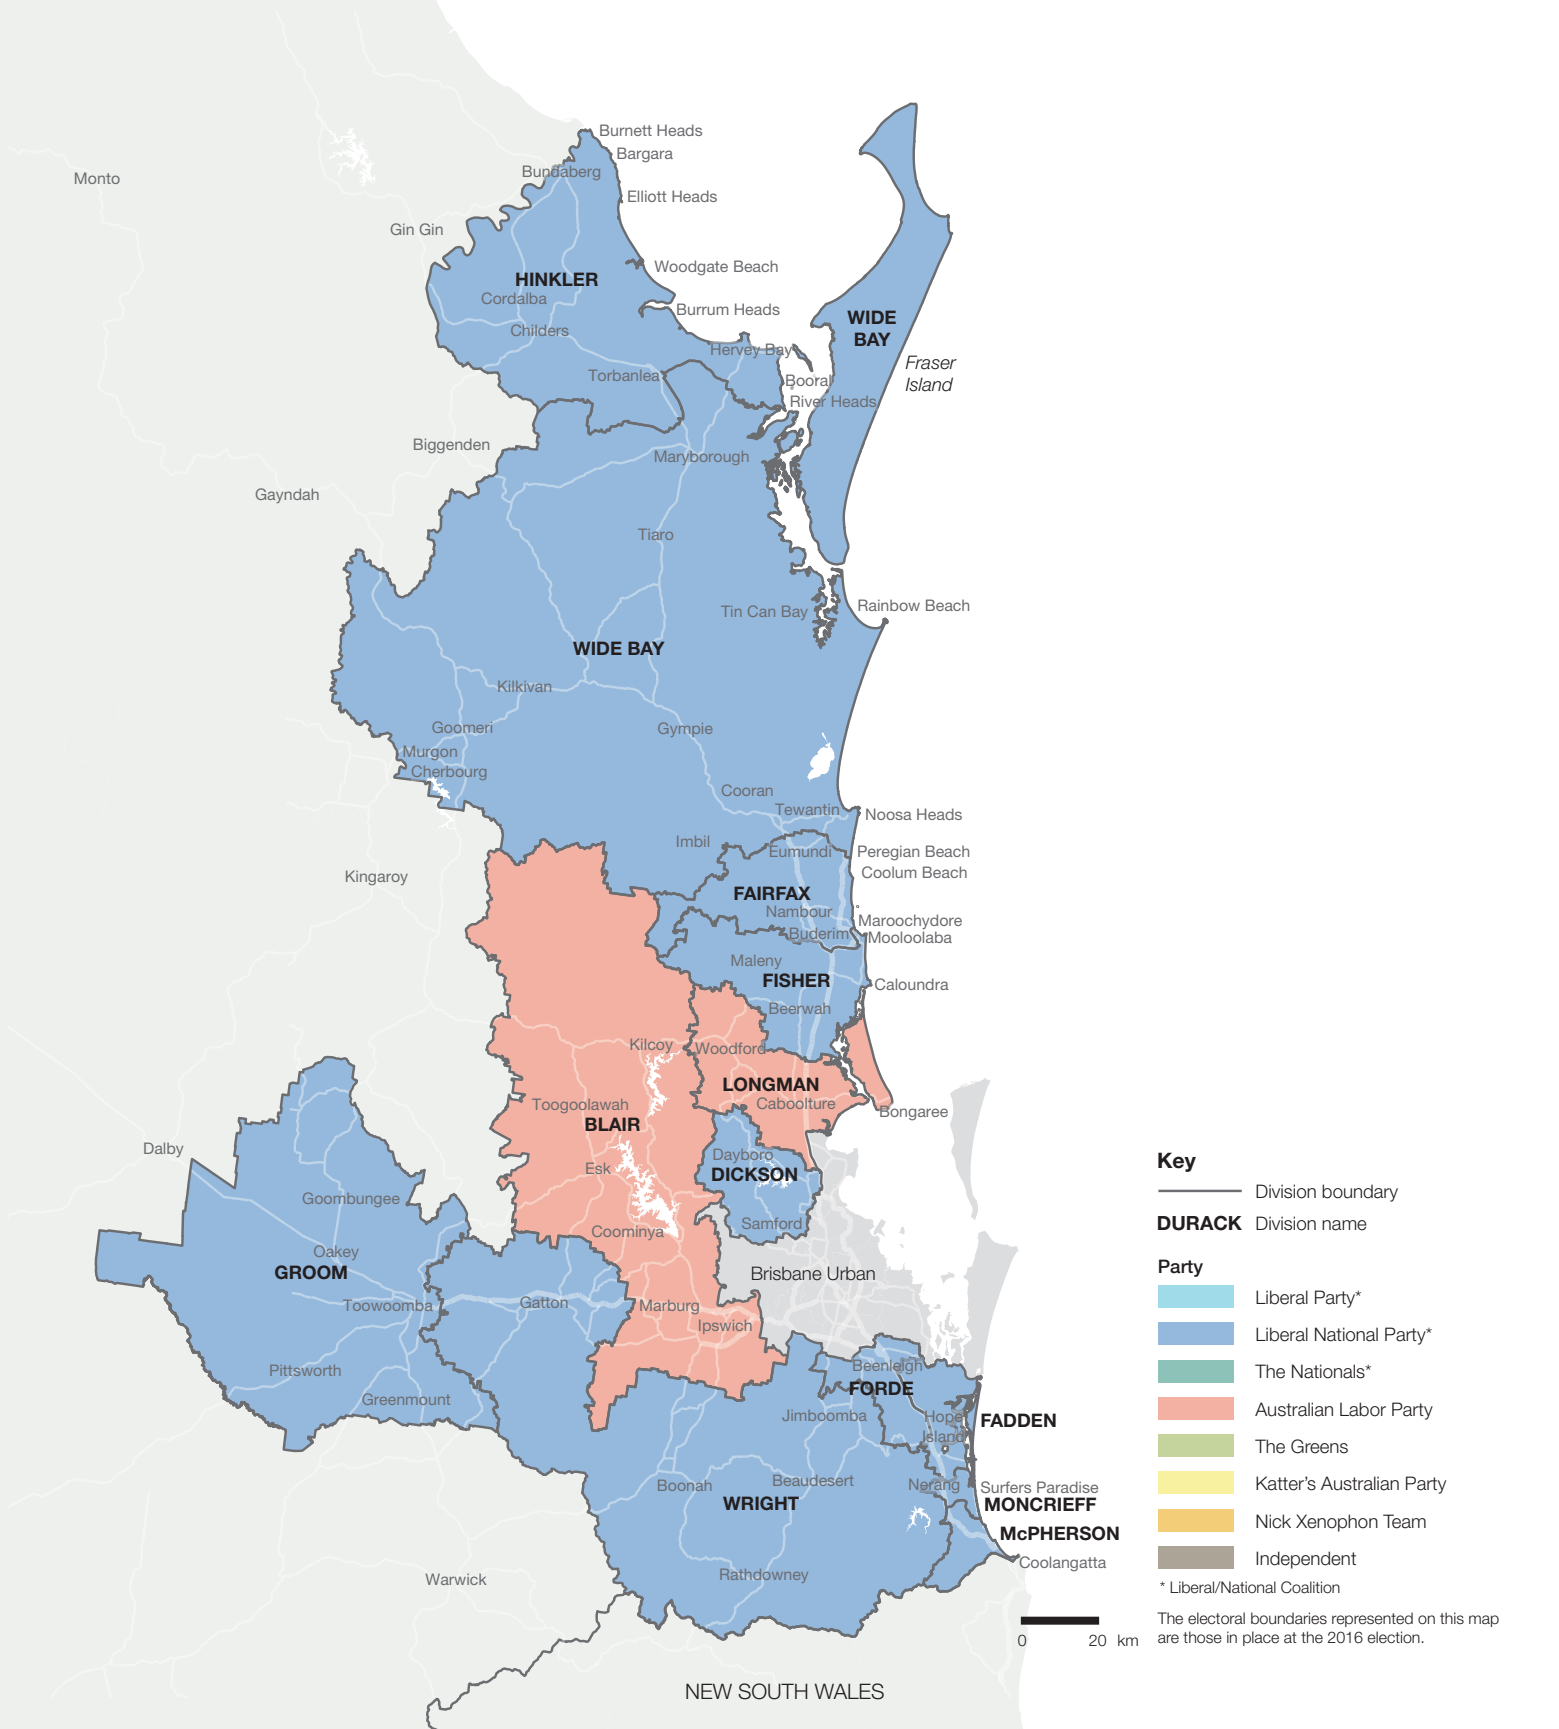

2016 federal election Results Map

QUEENSLAND

2016 federal election Results Map

QUEENSLAND

Brisbane Surrounds

NEW SOUTH WALES

0 20 km

2016 federal election Results Map

QUEENSLAND Brisbane Urban

Key

- Division boundary
- DURACK** Division name
- Party**
- Liberal Party*
- Liberal National Party*
- The Nationals*
- Australian Labor Party
- The Greens
- Katter's Australian Party
- Nick Xenophon Team
- Independent

* Liberal/National Coalition

The electoral boundaries represented on this map are those in place at the 2016 election.