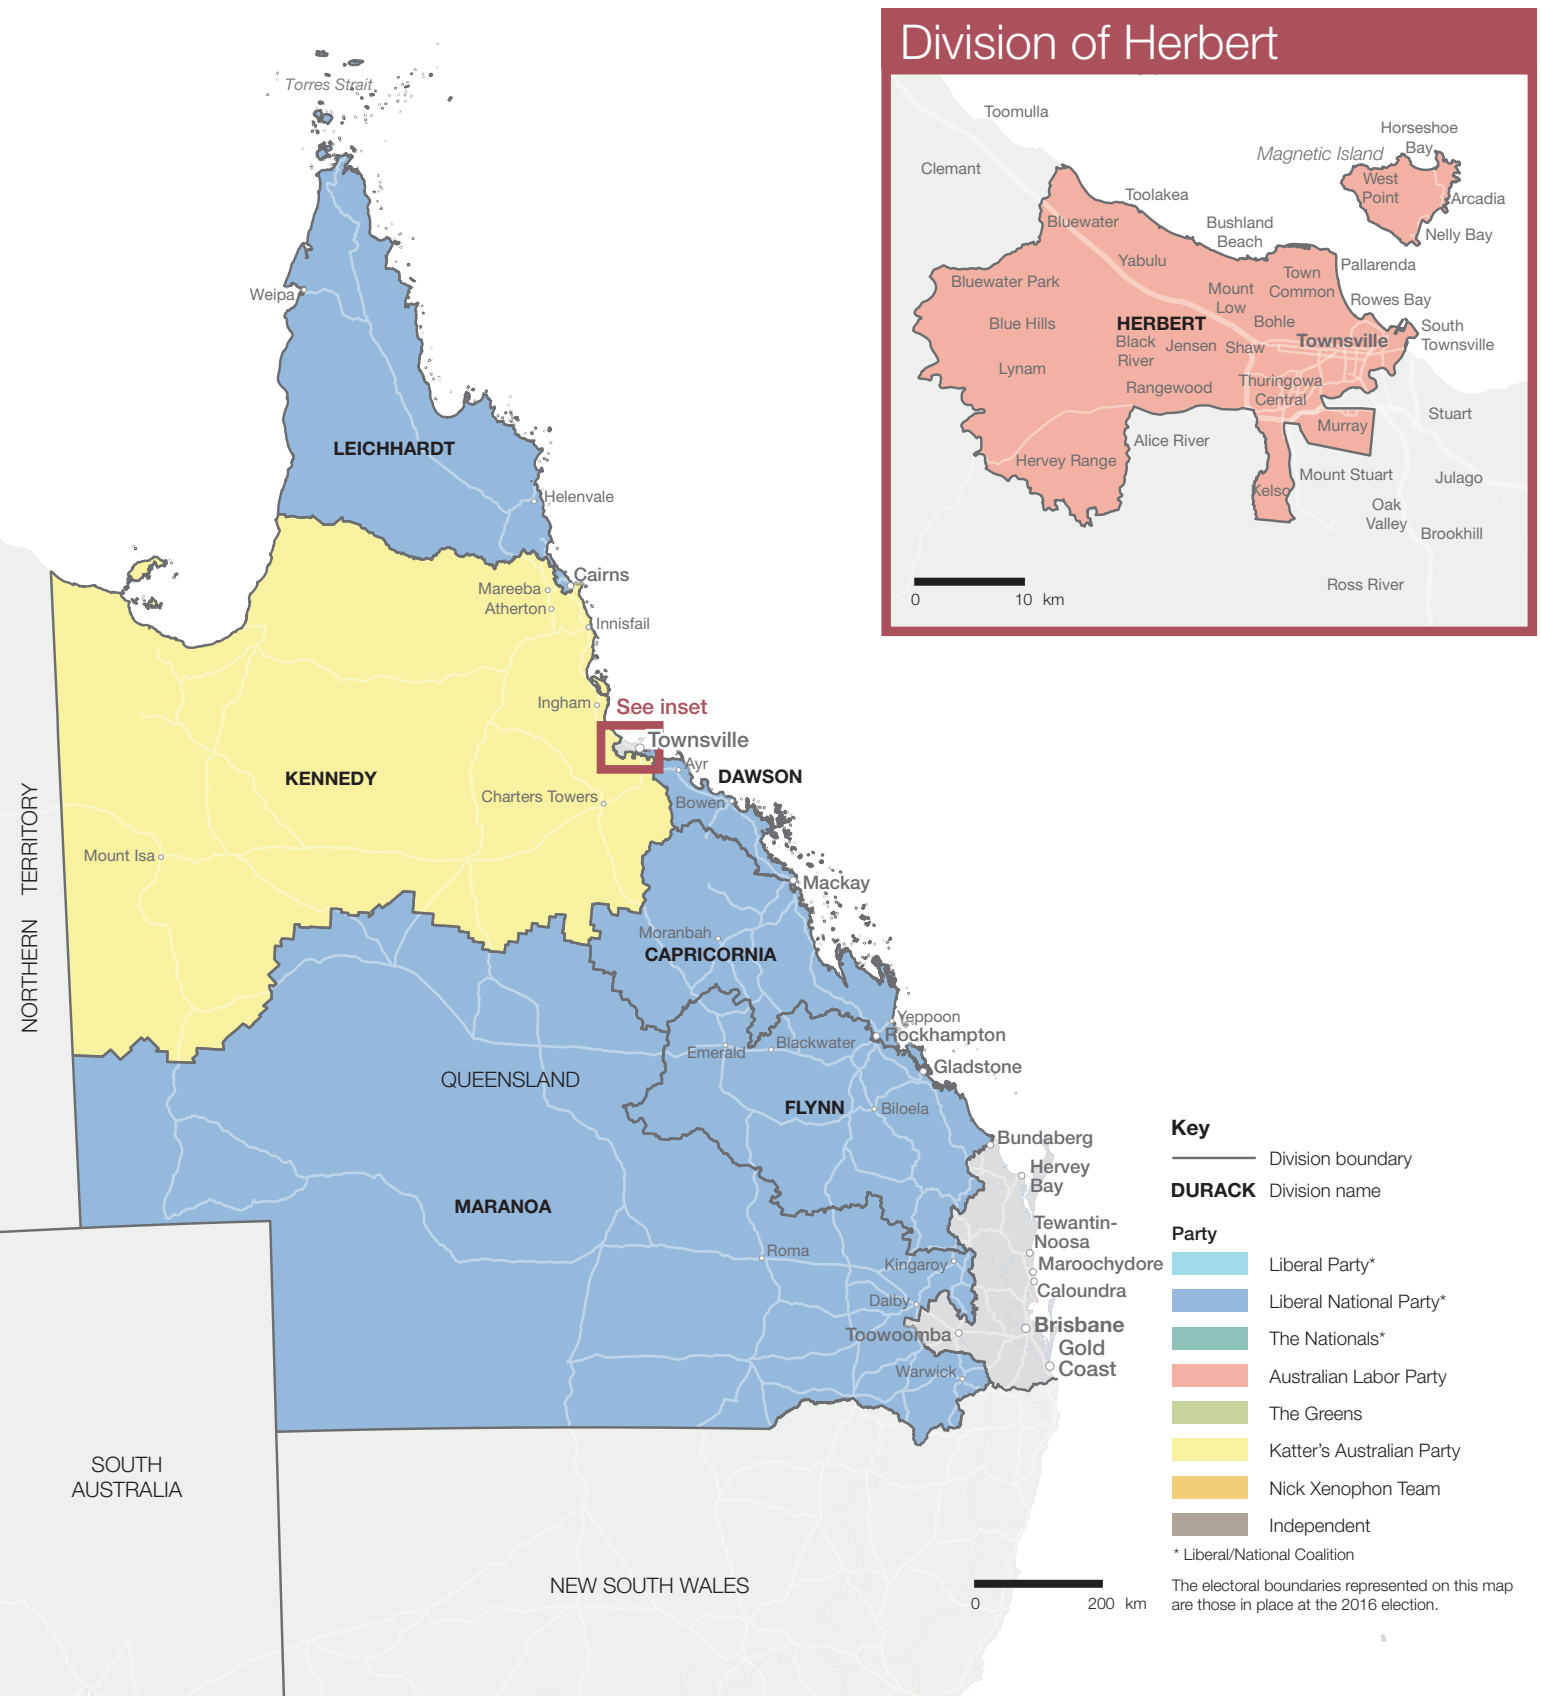

2016 federal election Results Map

QUEENSLAND

2016 federal election Results Map

QUEENSLAND

Brisbane Surrounds

NEW SOUTH WALES

0 20 km

2016 federal election Results Map

QUEENSLAND Brisbane Urban

Key

- Division boundary
- DURACK** Division name
- Party**
- Liberal Party*
- Liberal National Party*
- The Nationals*
- Australian Labor Party
- The Greens
- Katter's Australian Party
- Nick Xenophon Team
- Independent

* Liberal/National Coalition

The electoral boundaries represented on this map are those in place at the 2016 election.