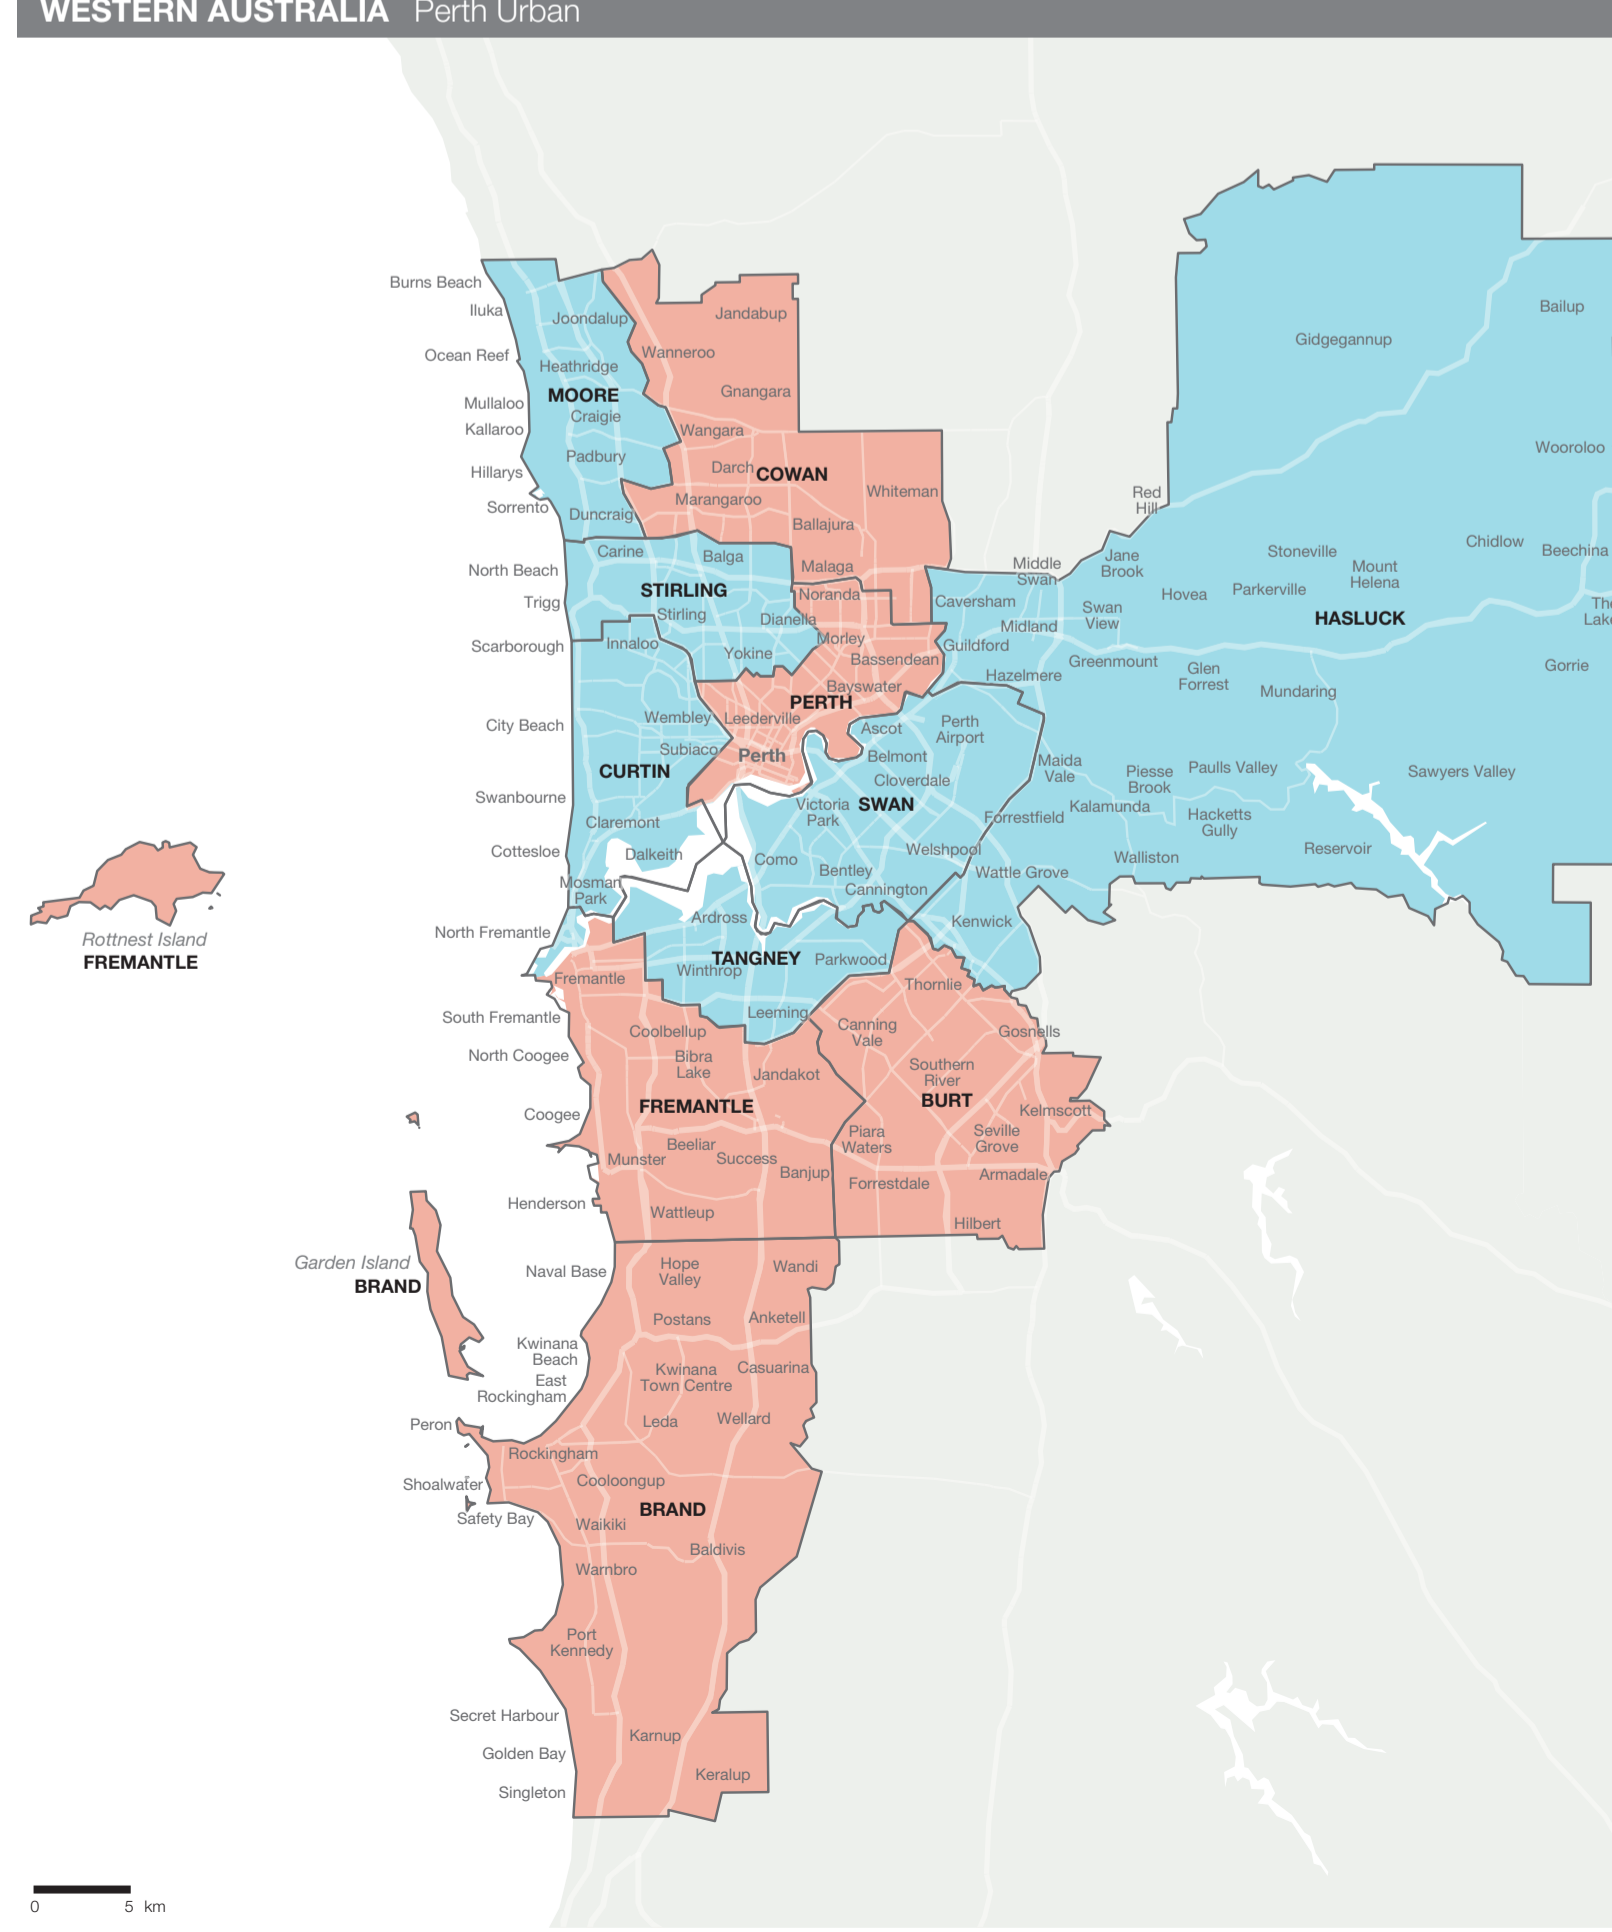

This map depicts federal electoral divisions as at October 2016.