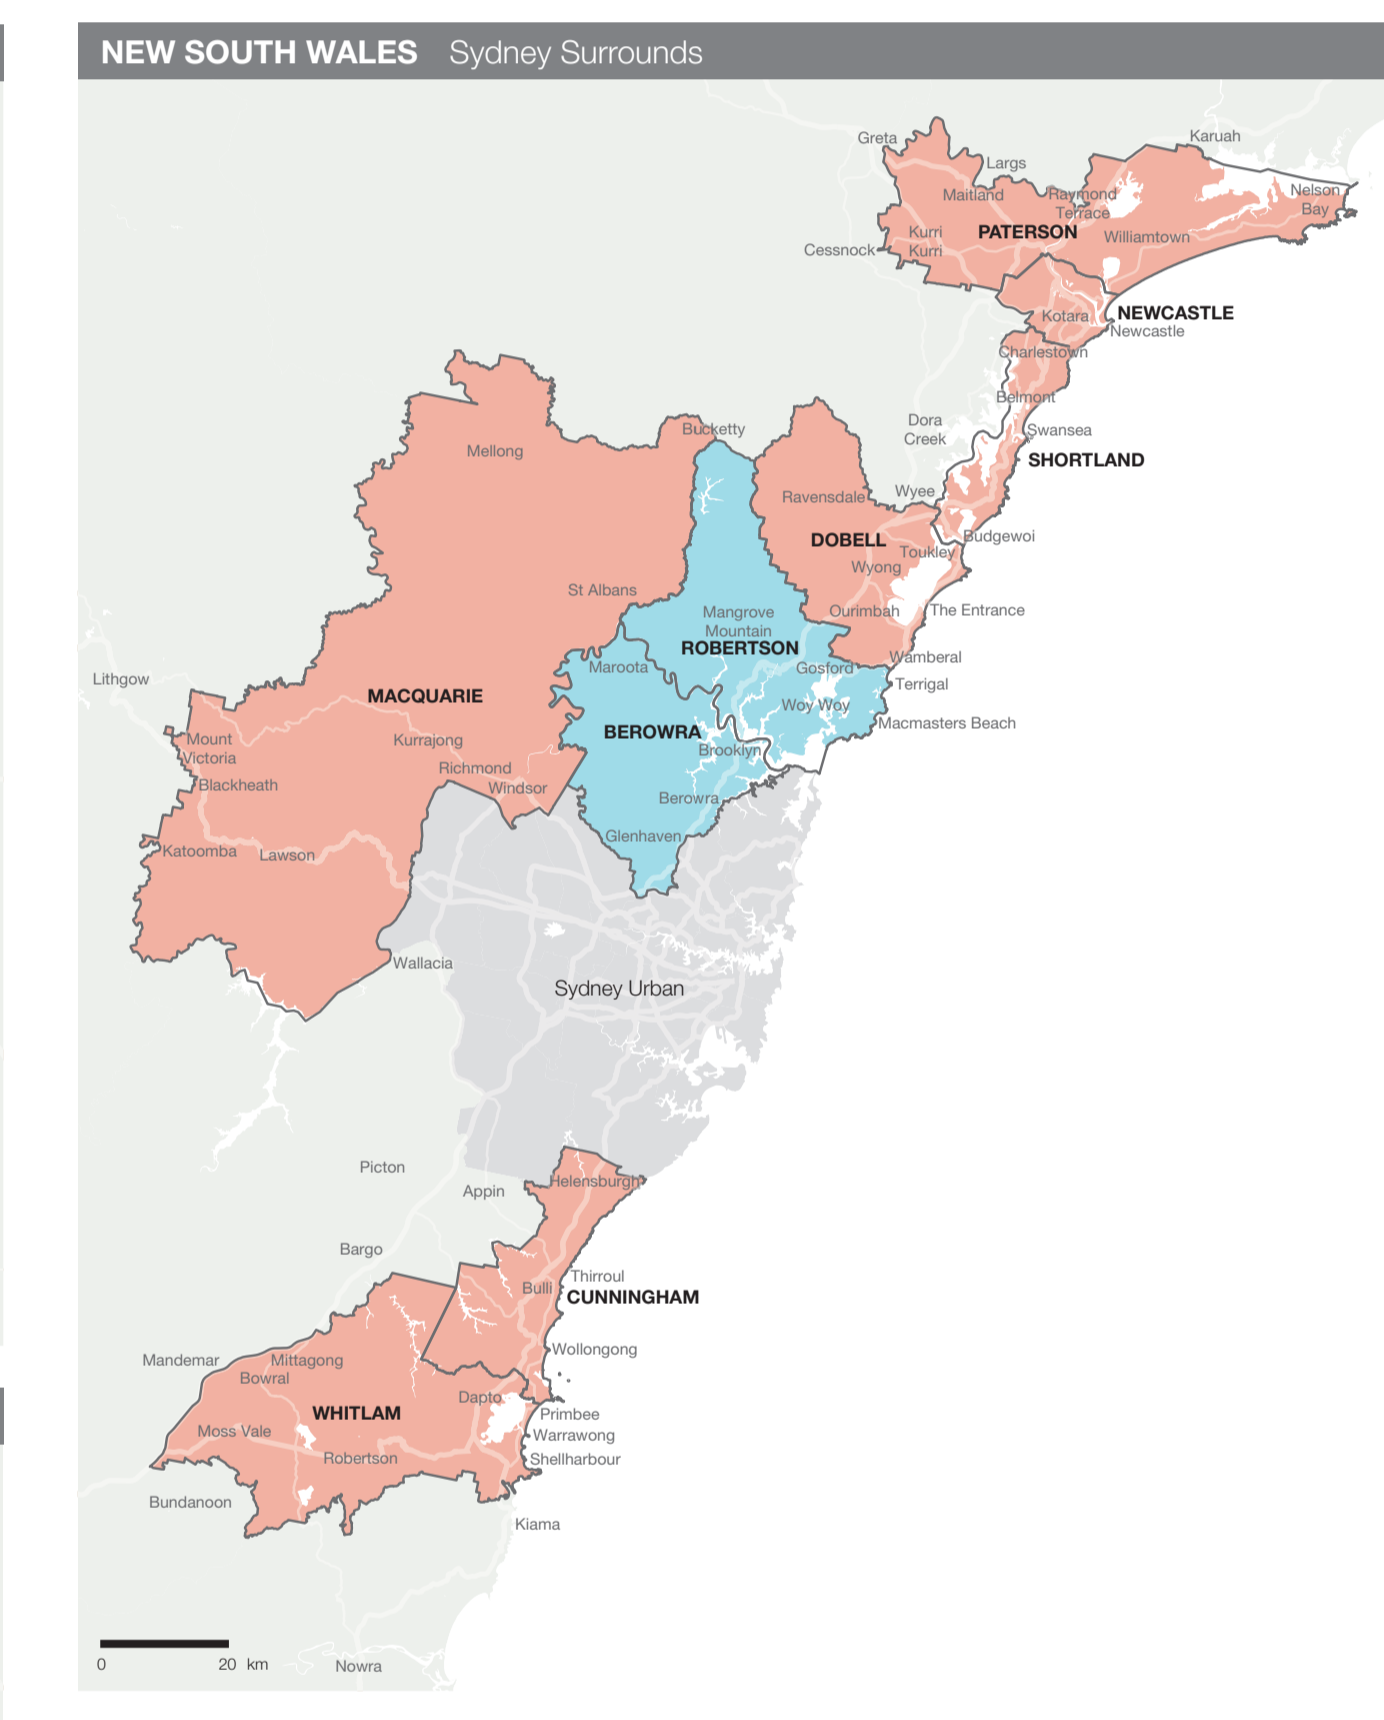

This map depicts federal electoral divisions as at October 2016.

House of Representatives – 2016 party representation

Party	NSW	VIC	QLD	WA	SA	TAS	ACT	NT	Tot
Liberal National Coalition	22	17	21	11	4	0	0	0	75
Liberal	16	14	0	11	4	0	0	0	45
Liberal National Party	0	0	21	0	0	0	0	0	21
The Nationals	7	3	0	0	0	0	0	0	10
Australian Labor Party	24	18	8	5	6	4	2	2	69
The Greens	0	1	0	0	0	0	0	0	1
Katter's Australian Party	0	0	1	0	0	0	0	0	1
Nick Xenophon Team	0	0	0	1	0	0	0	0	1
Independent	0	1	0	0	0	1	0	0	2