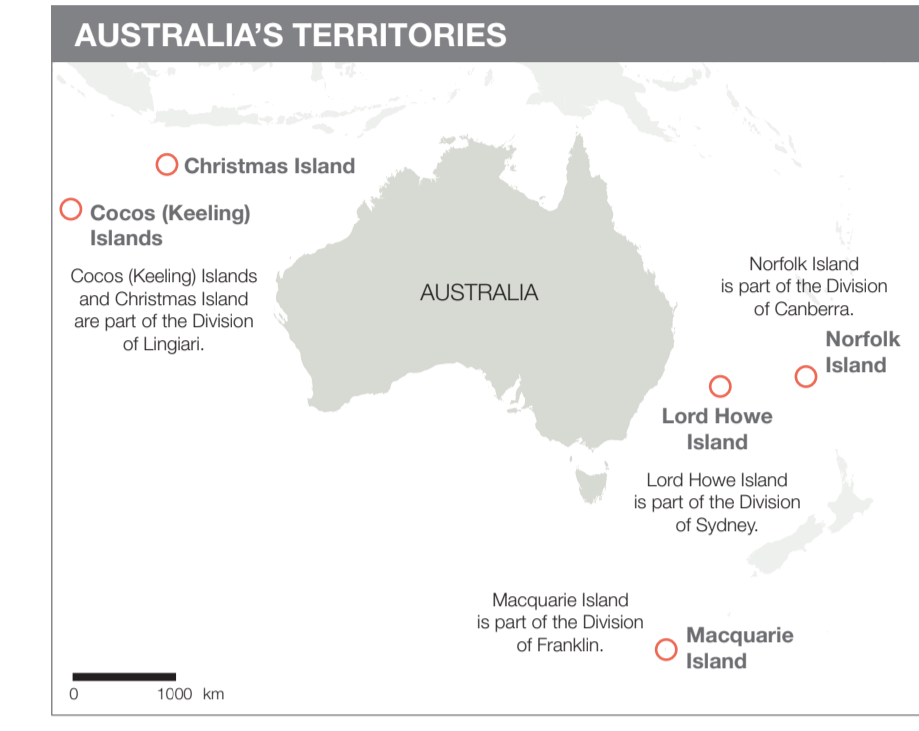

This map depicts federal electoral divisions as at October 2016.

House of Representatives – 2016 party representation

Party	NSW	VIC	QLD	WA	SA	TAS	ACT	NT	Tot
Liberal National Coalition	22	17	21	11	4	0	0	0	75
Liberal	16	14	0	11	4	0	0	0	45
Liberal National Party	0	0	21	0	0	0	0	0	21
The Nationals	7	3	0	0	0	0	0	0	10
Australian Labor Party	24	18	8	5	6	4	2	2	69
The Greens	0	1	0	0	0	0	0	0	1
Katter's Australian Party	0	0	1	0	0	0	0	0	1
Nick Xenophon Team	0	0	0	1	0	0	0	0	1
Independent	0	1	0	0	0	1	0	0	2