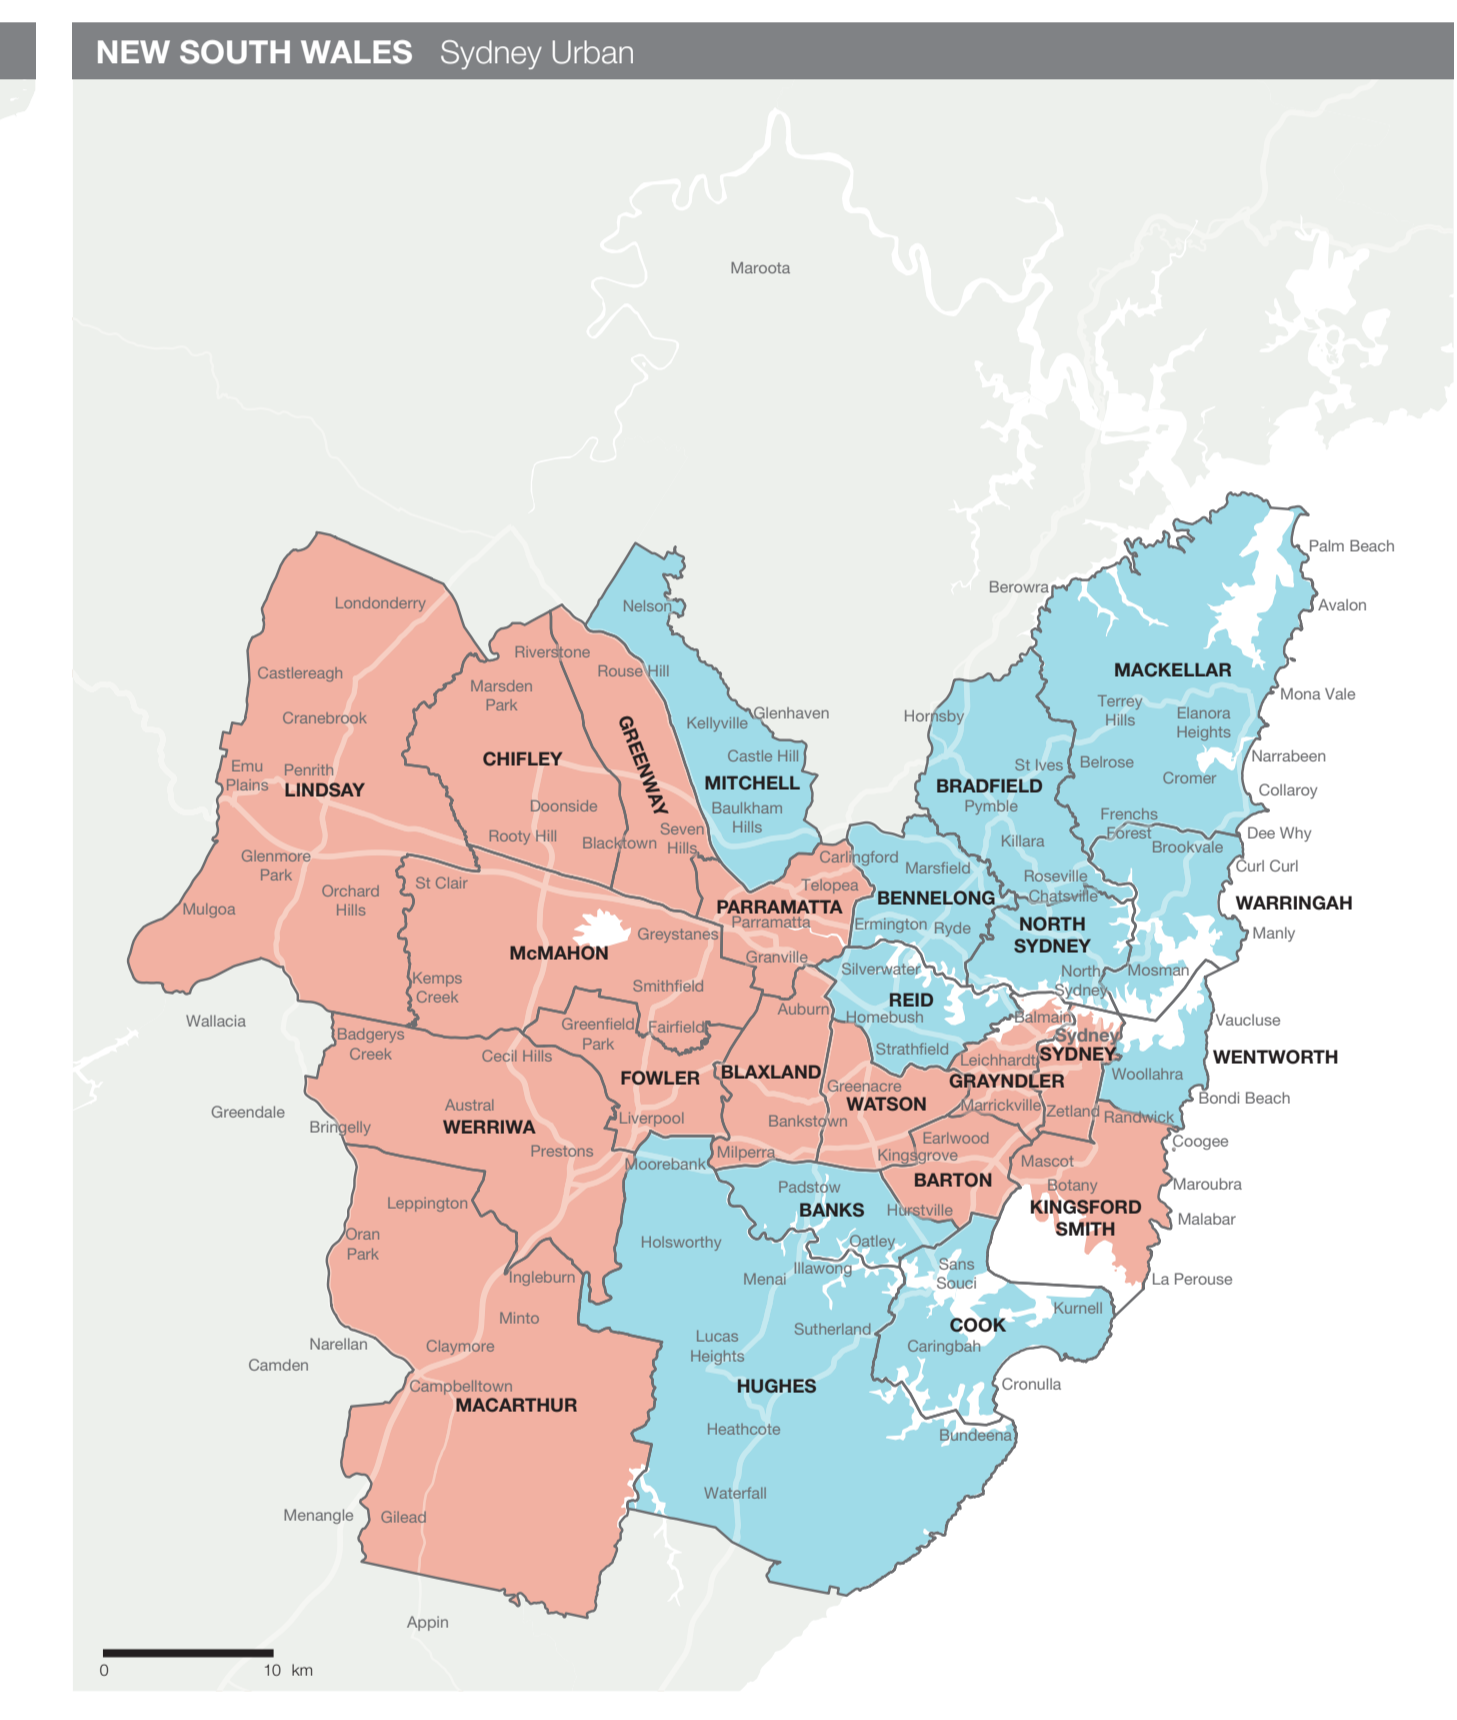

This map depicts federal electoral divisions as at October 2016.

House of Representatives – 2016 party representation

Party	NSW	VIC	QLD	WA	SA	TAS	ACT	NT	Tot
Liberal National Coalition	22	17	21	11	4	0	0	0	75
Liberal	16	14	0	11	4	0	0	0	45
Liberal National Party	0	0	21	0	0	0	0	0	21
The Nationals	7	3	0	0	0	0	0	0	10
Australian Labor Party	24	18	8	5	6	4	2	2	69
The Greens	0	1	0	0	0	0	0	0	1
Katter's Australian Party	0	0	1	0	0	0	0	0	1
Nick Xenophon Team	0	0	0	1	0	0	0	0	1
Independent	0	1	0	0	0	1	0	0	2