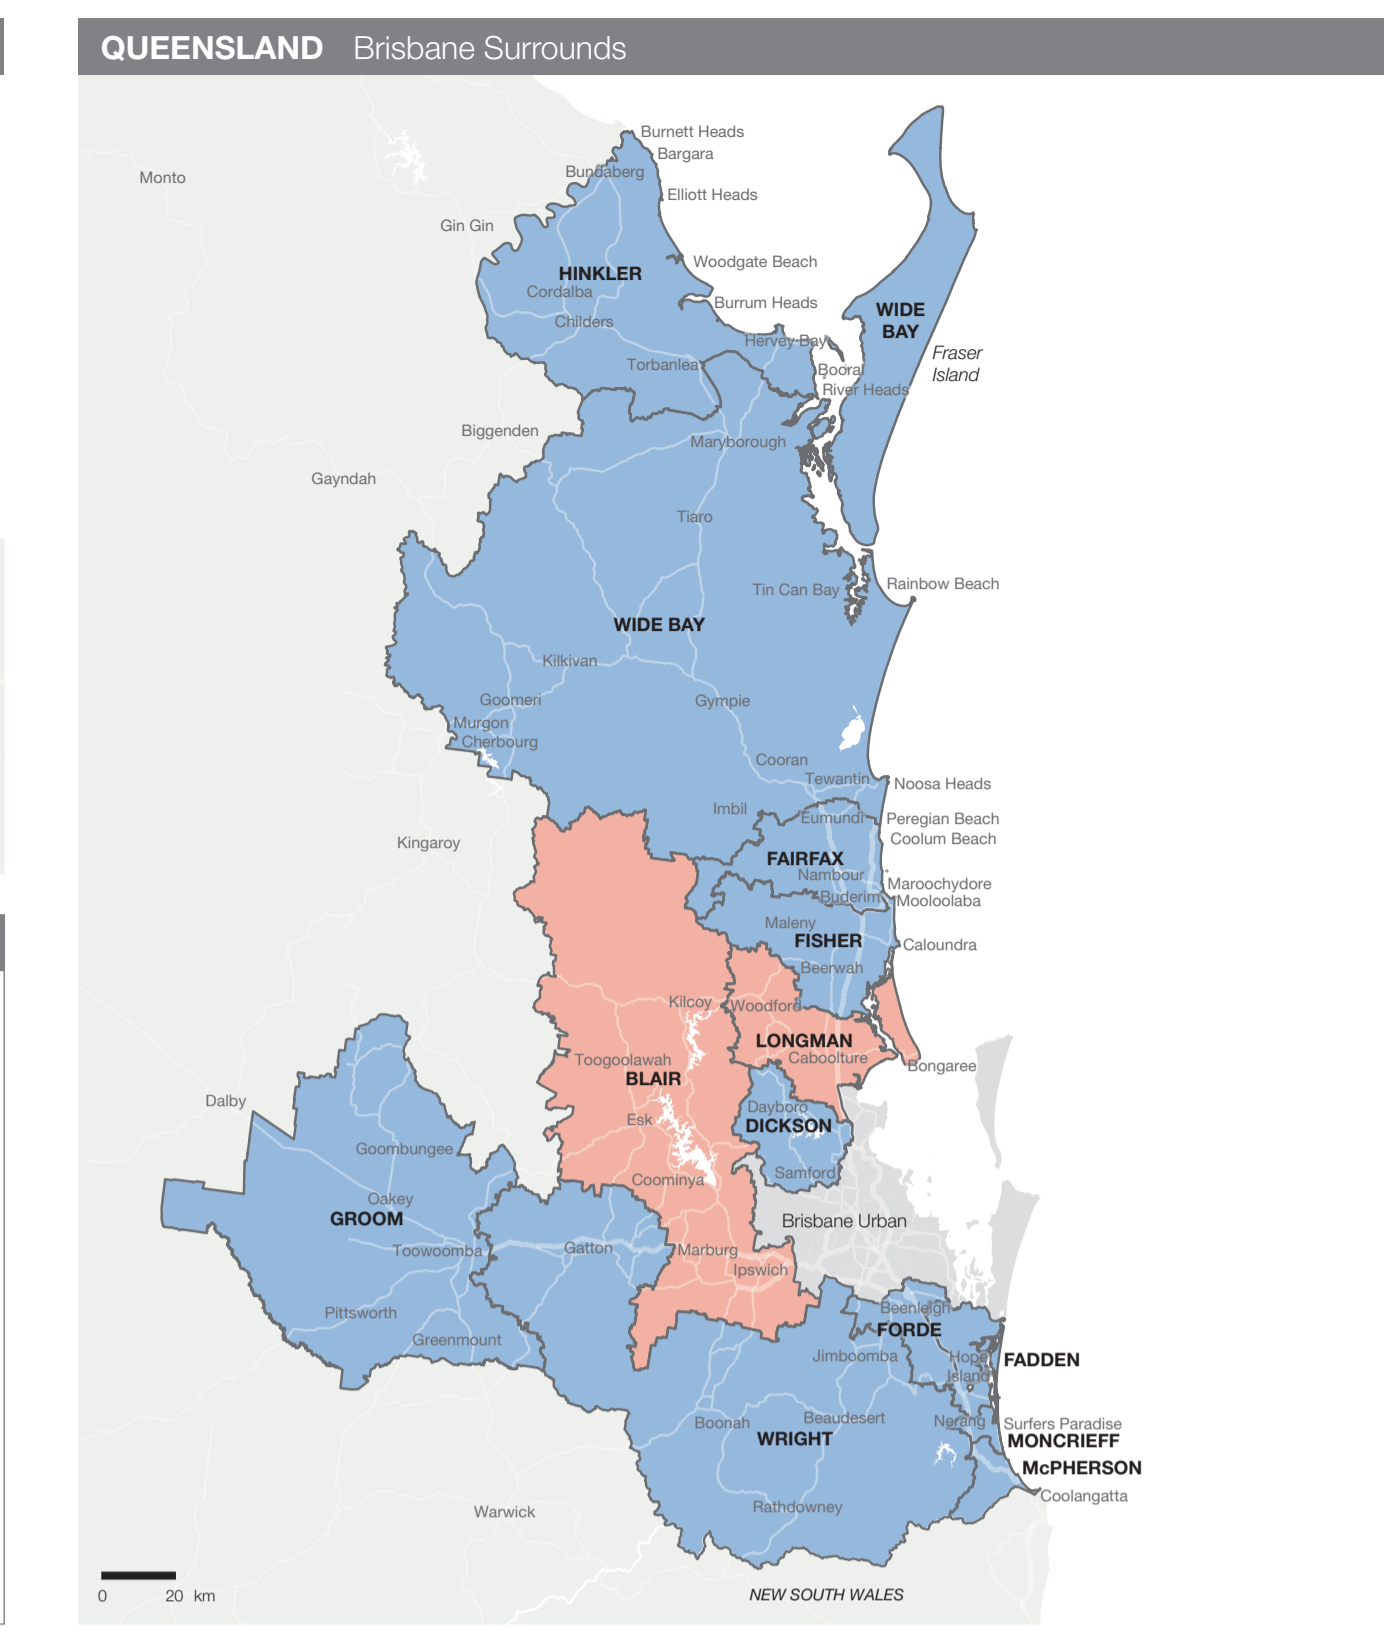

This map depicts federal electoral divisions as at October 2016.

House of Representatives – 2016 party representation

Party	NSW	VIC	QLD	WA	SA	TAS	ACT	NT	Tot
Liberal National Coalition	22	17	21	11	4	0	0	0	75
Liberal	16	14	0	11	4	0	0	0	45
Liberal National Party	0	0	21	0	0	0	0	0	21
The Nationals	7	3	0	0	0	0	0	0	10
Australian Labor Party	24	18	8	5	6	4	2	2	69
The Greens	0	1	0	0	0	0	0	0	1
Katter's Australian Party	0	0	1	0	0	0	0	0	1
Nick Xenophon Team	0	0	0	1	0	0	0	0	1
Independent	0	1	0	0	0	1	0	0	2