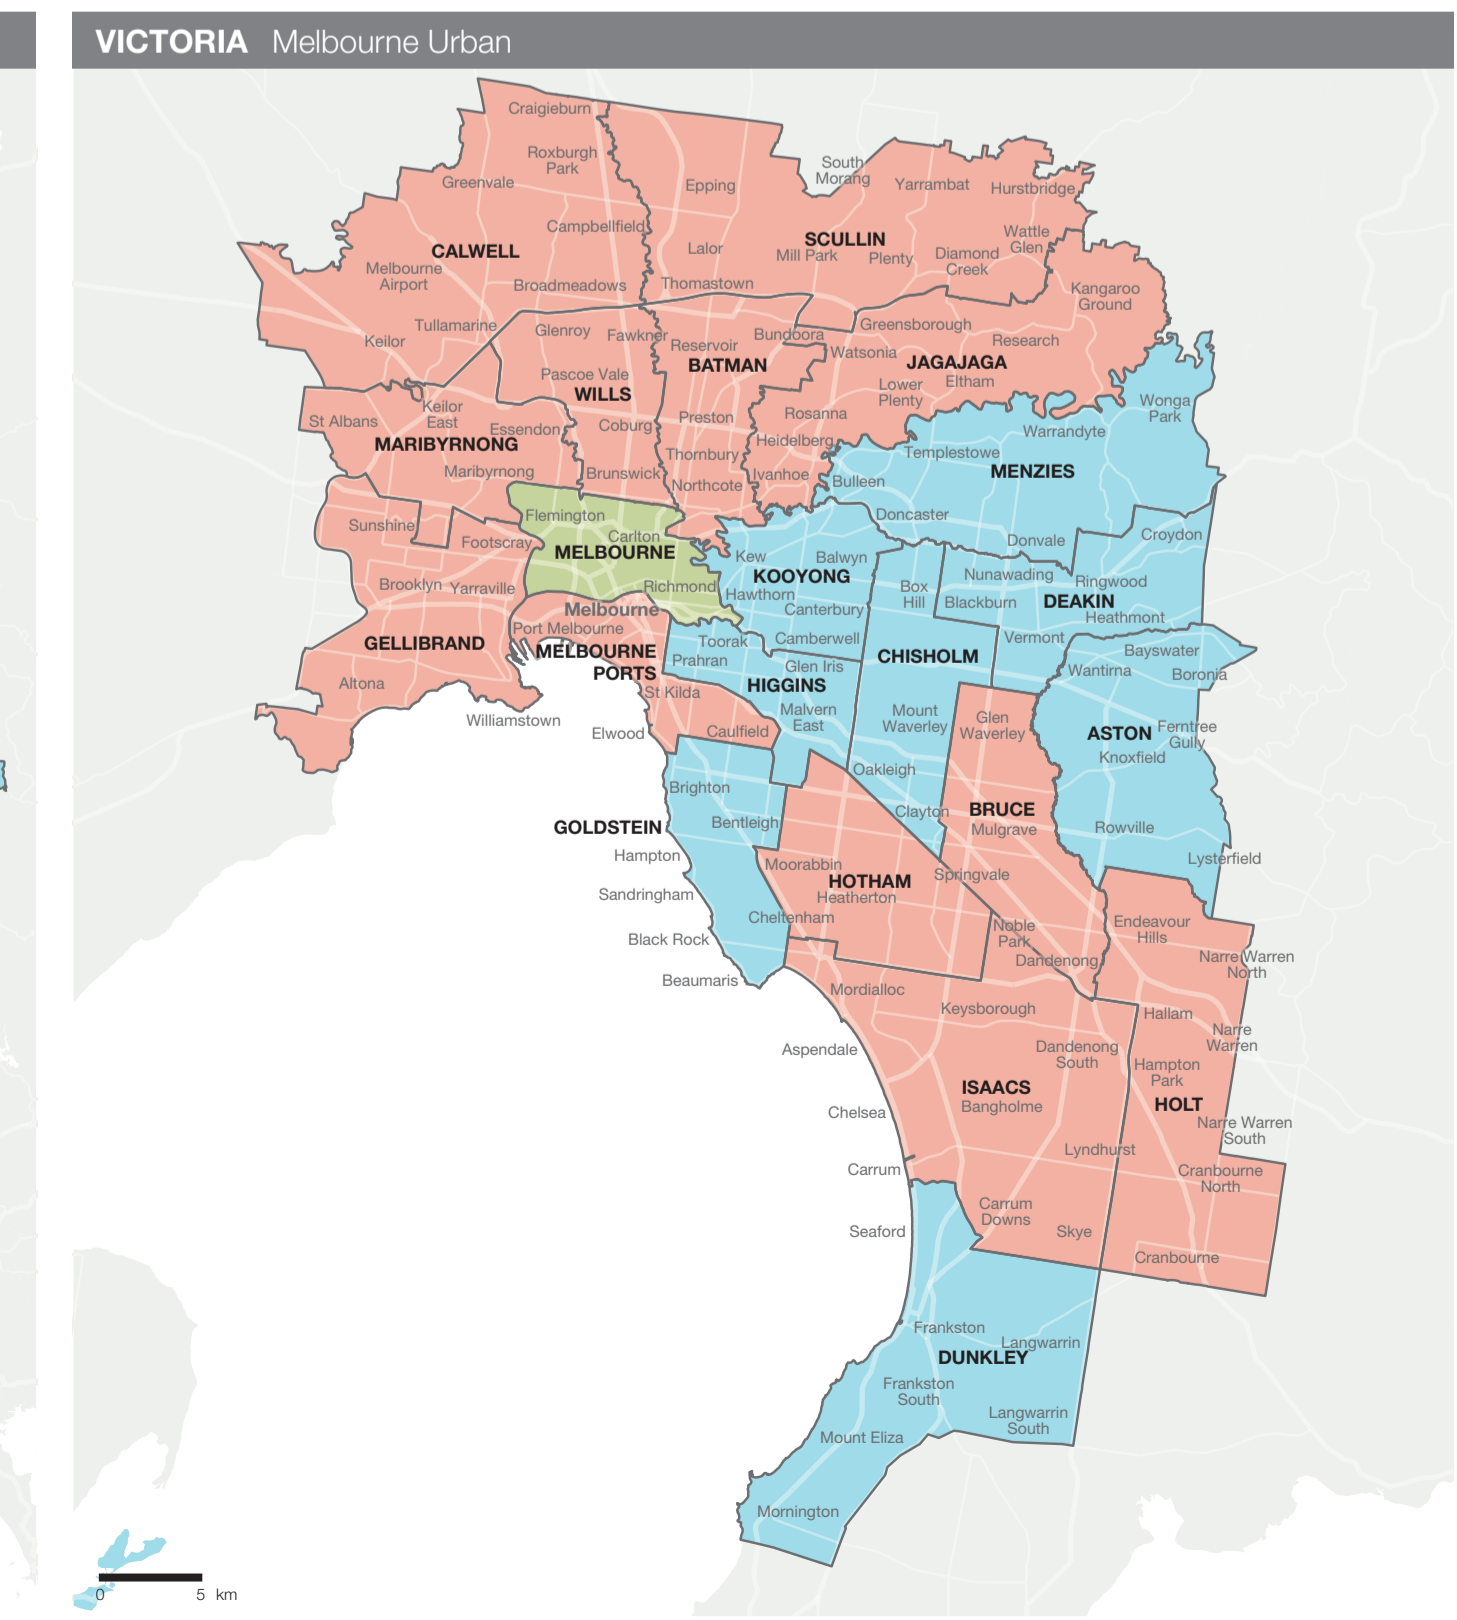

This map depicts federal electoral divisions as at October 2016.

House of Representatives – 2016 party representation

Party	NSW	VIC	QLD	WA	SA	TAS	ACT	NT	Tot
Liberal National Coalition	22	17	21	11	4	0	0	0	75
Liberal	16	14	0	11	4	0	0	0	45
Liberal National Party	0	0	21	0	0	0	0	0	21
The Nationals	7	3	0	0	0	0	0	0	10
Australian Labor Party	24	18	8	5	6	4	2	2	69
The Greens	0	1	0	0	0	0	0	0	1
Katter's Australian Party	0	0	1	0	0	0	0	0	1
Nick Xenophon Team	0	0	0	1	0	0	0	0	1
Independent	0	1	0	0	0	1	0	0	2