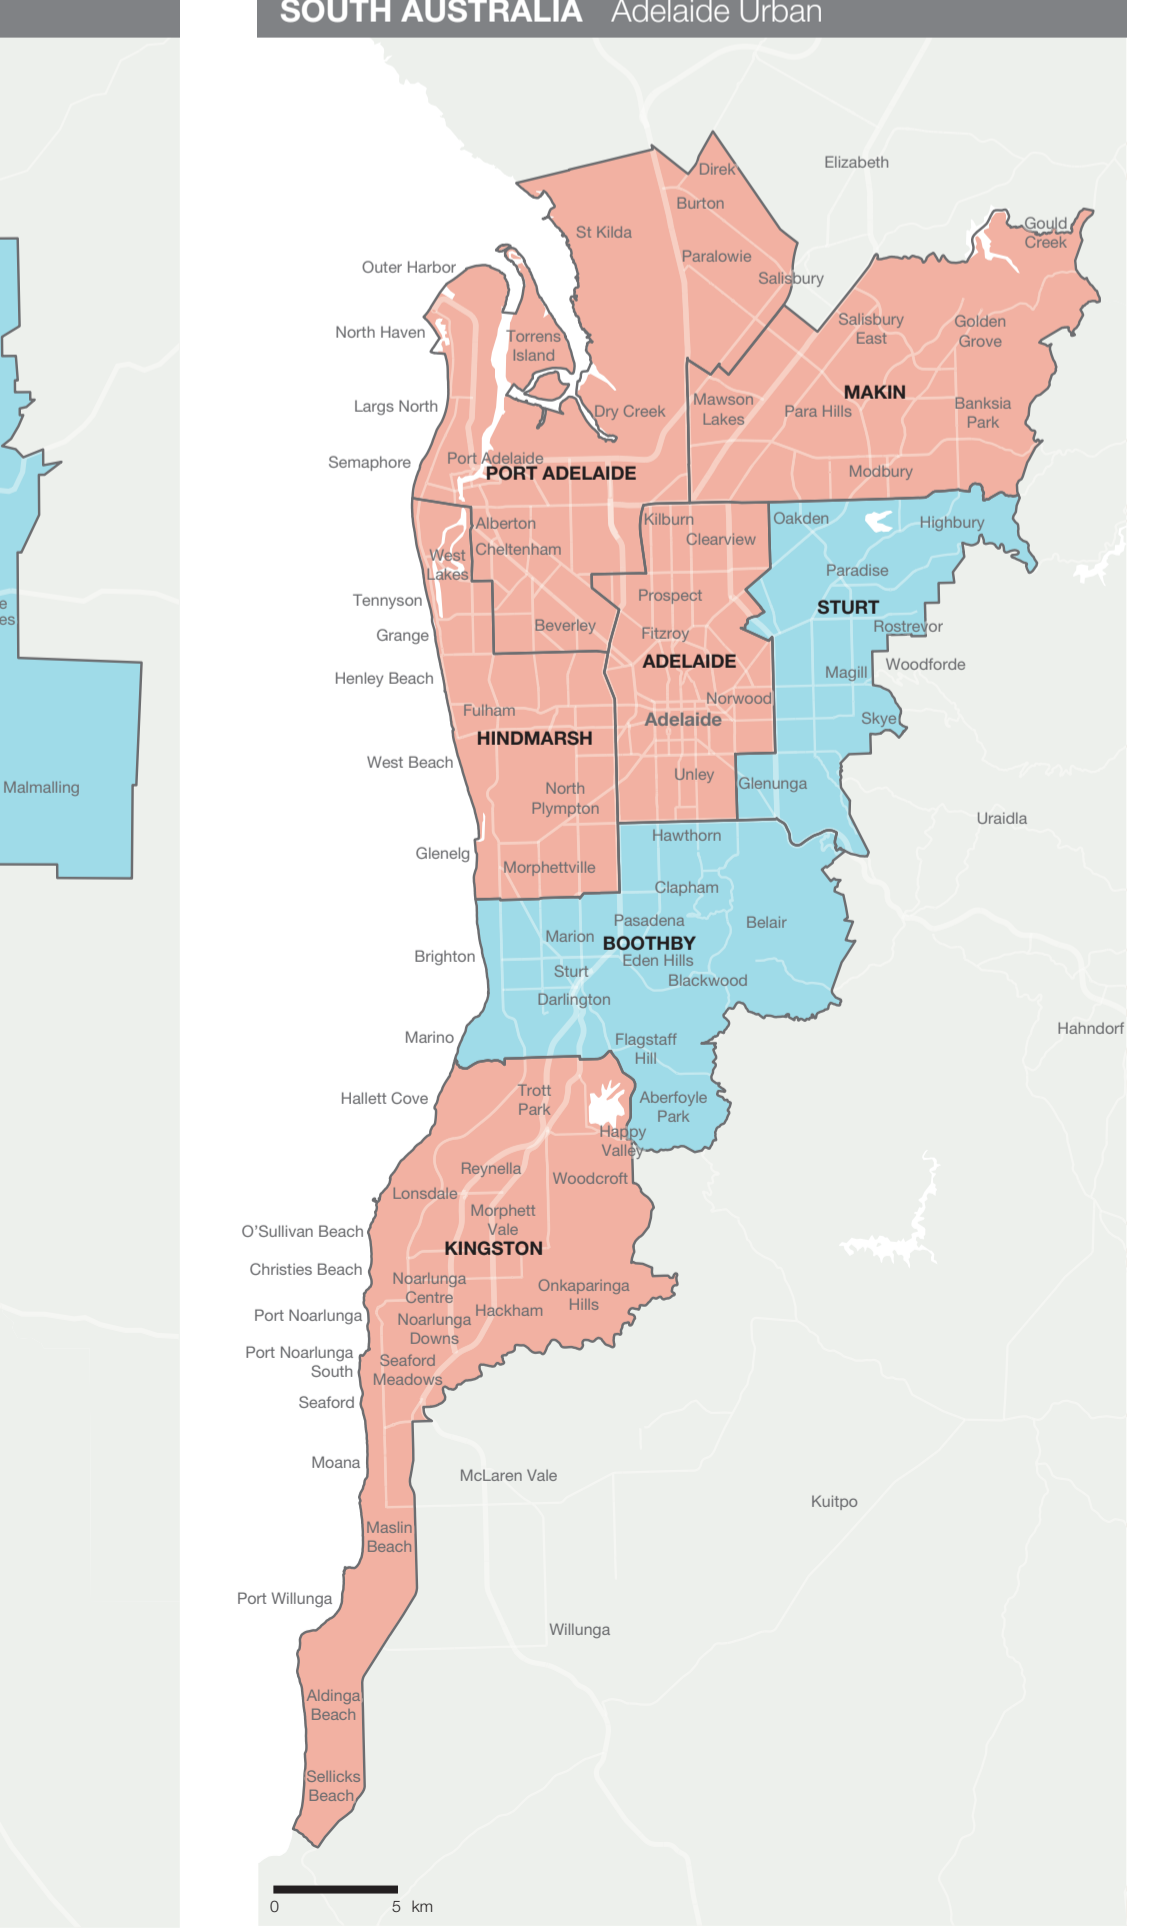

This map depicts federal electoral divisions as at October 2016.

House of Representatives – 2016 party representation

Party	NSW	VIC	QLD	WA	SA	TAS	ACT	NT	Tot
Liberal National Coalition	22	17	21	11	4	0	0	0	75
Liberal	16	14	0	11	4	0	0	0	45
Liberal National Party	0	0	21	0	0	0	0	0	21
The Nationals	7	3	0	0	0	0	0	0	10
Australian Labor Party	24	18	8	5	6	4	2	2	69
The Greens	0	1	0	0	0	0	0	0	1
Katter's Australian Party	0	0	1	0	0	0	0	0	1
Nick Xenophon Team	0	0	0	1	0	0	0	0	1
Independent	0	1	0	0	0	1	0	0	2