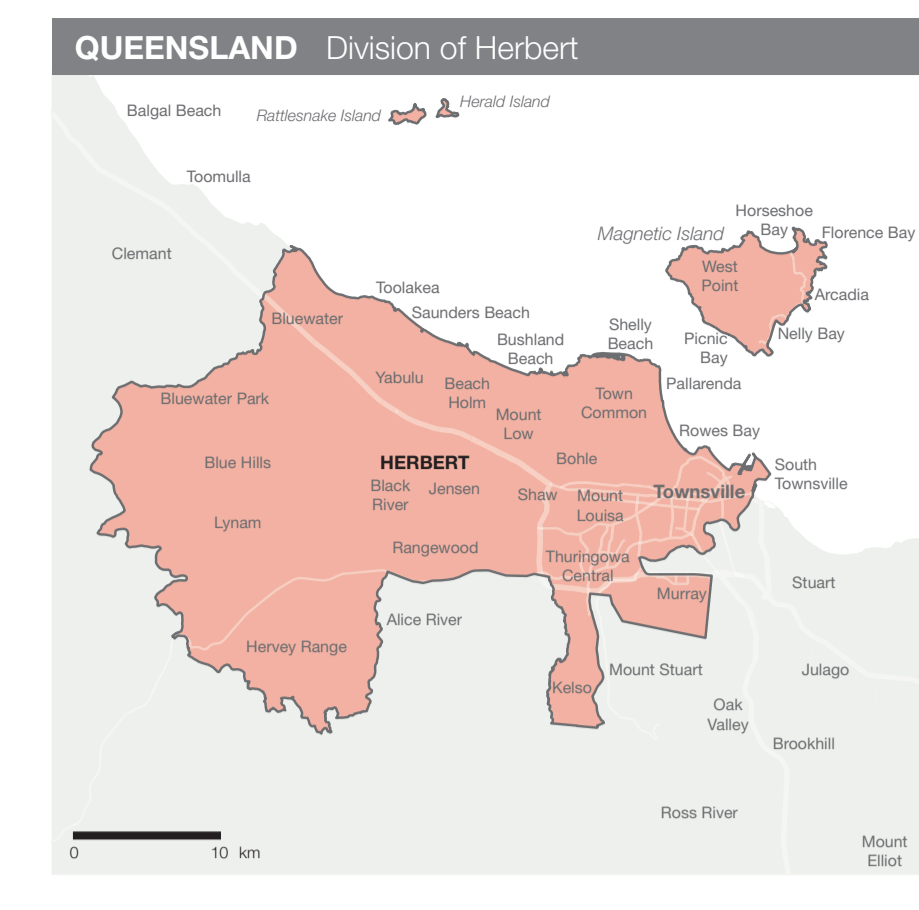

This map depicts federal electoral divisions as at October 2016.

House of Representatives – 2016 party representation

Party	NSW	VIC	QLD	WA	SA	TAS	ACT	NT	Tot
Liberal National Coalition	22	17	21	11	4	0	0	0	75
Liberal	16	14	0	11	4	0	0	0	45
Liberal National Party	0	0	21	0	0	0	0	0	21
The Nationals	7	3	0	0	0	0	0	0	10
Australian Labor Party	24	18	8	5	6	4	2	2	69
The Greens	0	1	0	0	0	0	0	0	1
Katter's Australian Party	0	0	1	0	0	0	0	0	1
Nick Xenophon Team	0	0	0	1	0	0	0	0	1
Independent	0	1	0	0	0	1	0	0	2