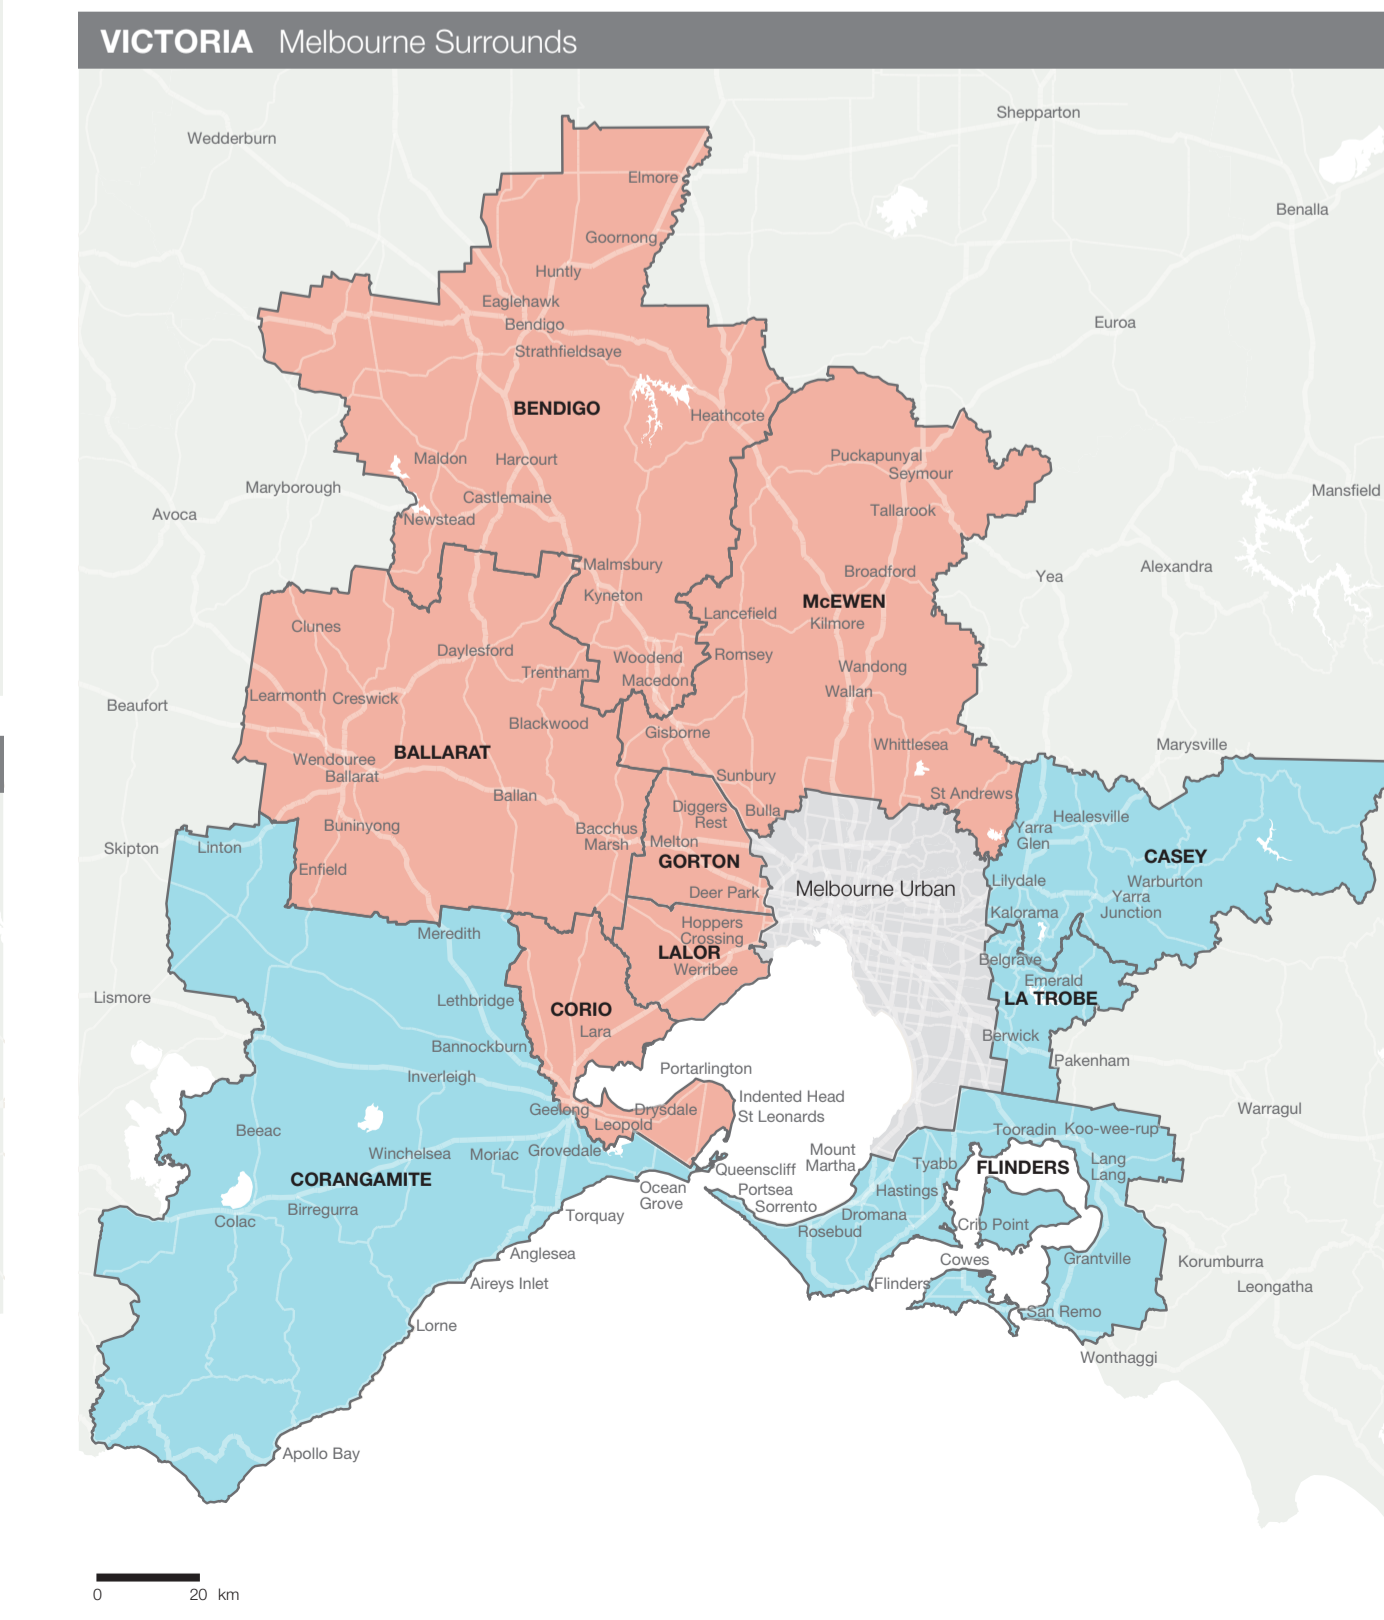

This map depicts federal electoral divisions as at October 2016.

House of Representatives – 2016 party representation

Party	NSW	VIC	QLD	WA	SA	TAS	ACT	NT	Tot
Liberal National Coalition	22	17	21	11	4	0	0	0	75
Liberal	16	14	0	11	4	0	0	0	45
Liberal National Party	0	0	21	0	0	0	0	0	21
The Nationals	7	3	0	0	0	0	0	0	10
Australian Labor Party	24	18	8	5	6	4	2	2	69
The Greens	0	1	0	0	0	0	0	0	1
Katter's Australian Party	0	0	1	0	0	0	0	0	1
Nick Xenophon Team	0	0	0	1	0	0	0	0	1
Independent	0	1	0	0	0	1	0	0	2