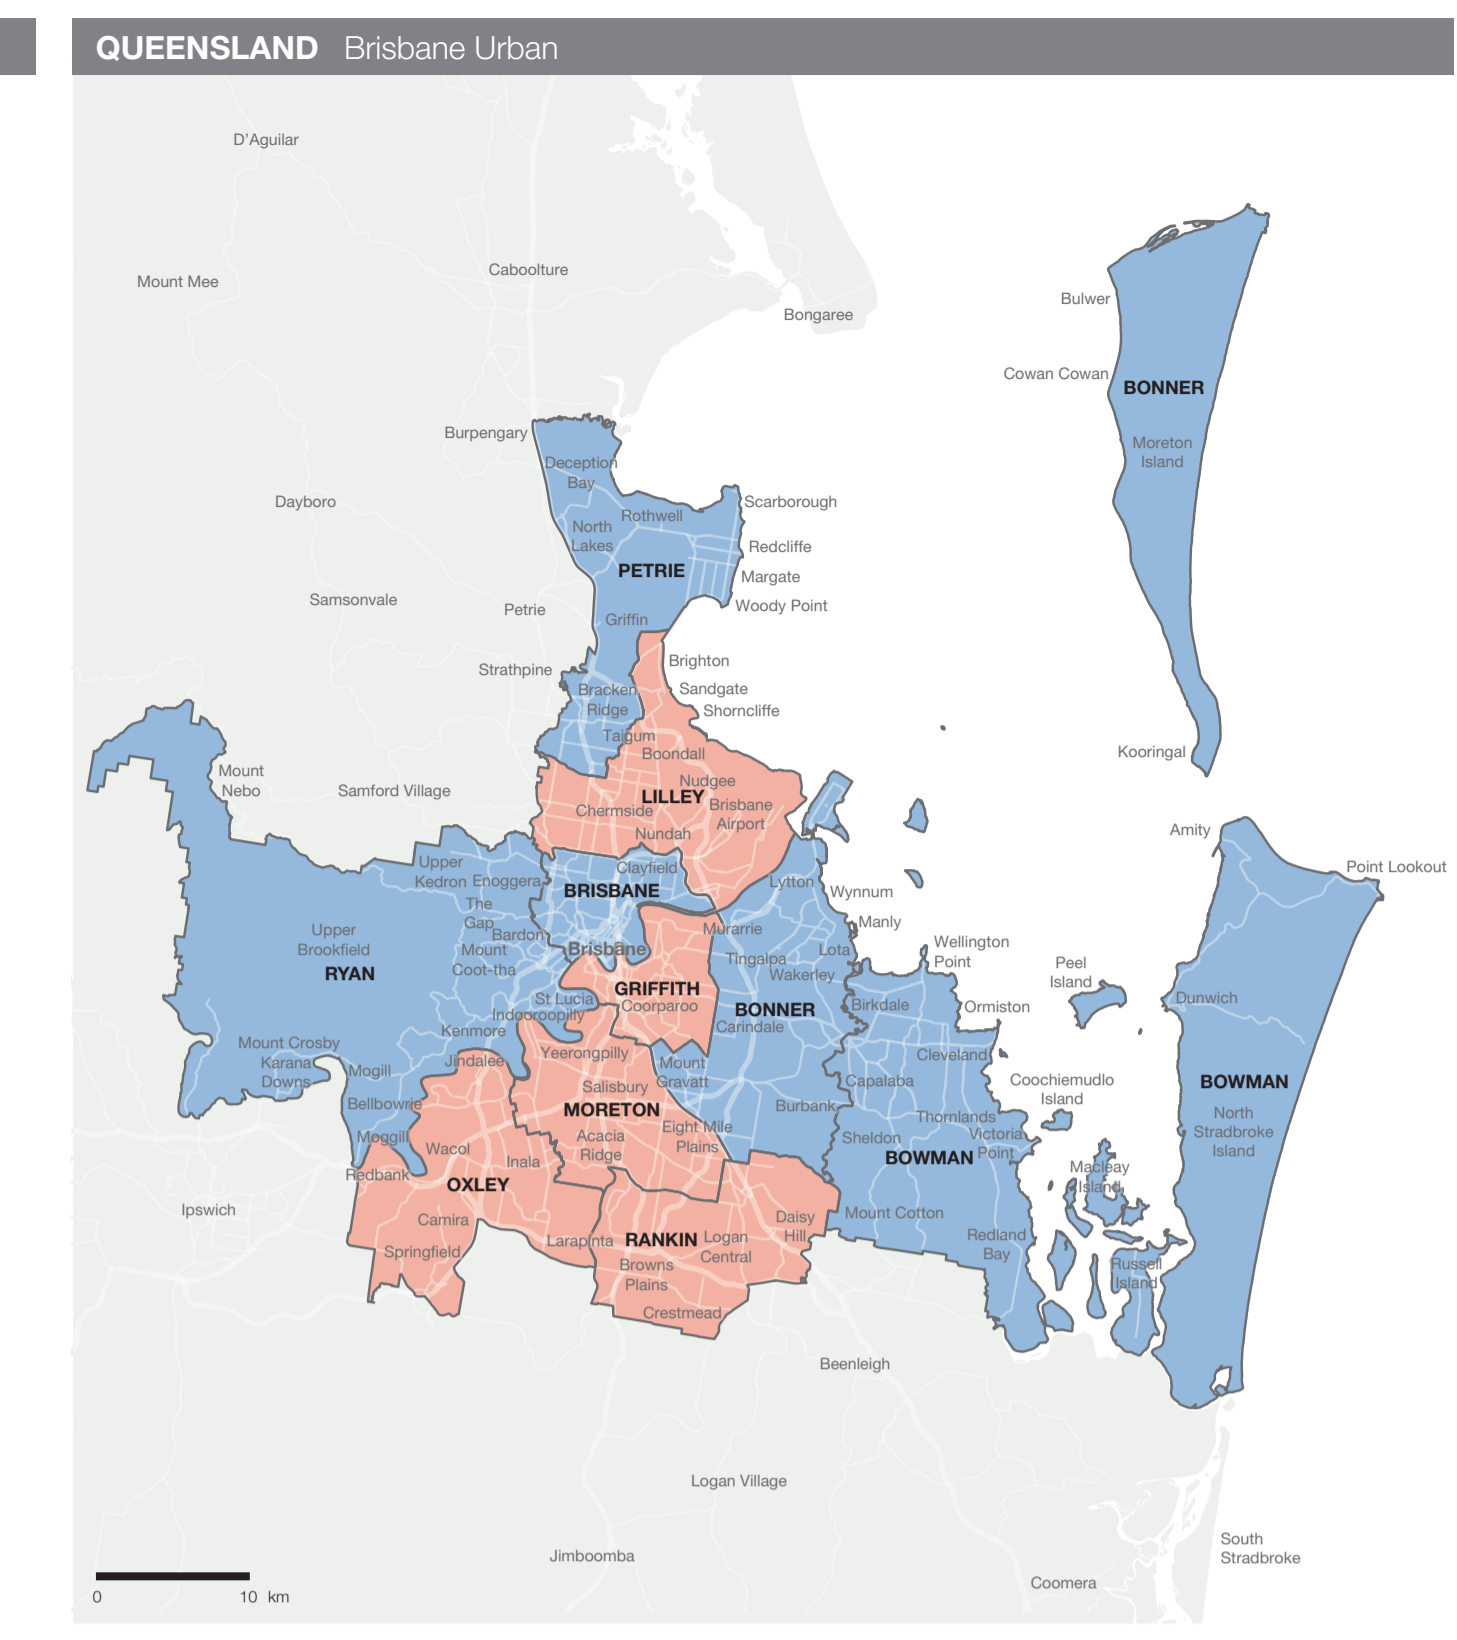

This map depicts federal electoral divisions as at October 2016.

House of Representatives – 2016 party representation

Party	NSW	VIC	QLD	WA	SA	TAS	ACT	NT	Tot
Liberal National Coalition	22	17	21	11	4	0	0	0	75
Liberal	16	14	0	11	4	0	0	0	45
Liberal National Party	0	0	21	0	0	0	0	0	21
The Nationals	7	3	0	0	0	0	0	0	10
Australian Labor Party	24	18	8	5	6	4	2	2	69
The Greens	0	1	0	0	0	0	0	0	1
Katter's Australian Party	0	0	1	0	0	0	0	0	1
Nick Xenophon Team	0	0	0	1	0	0	0	0	1
Independent	0	1	0	0	0	1	0	0	2