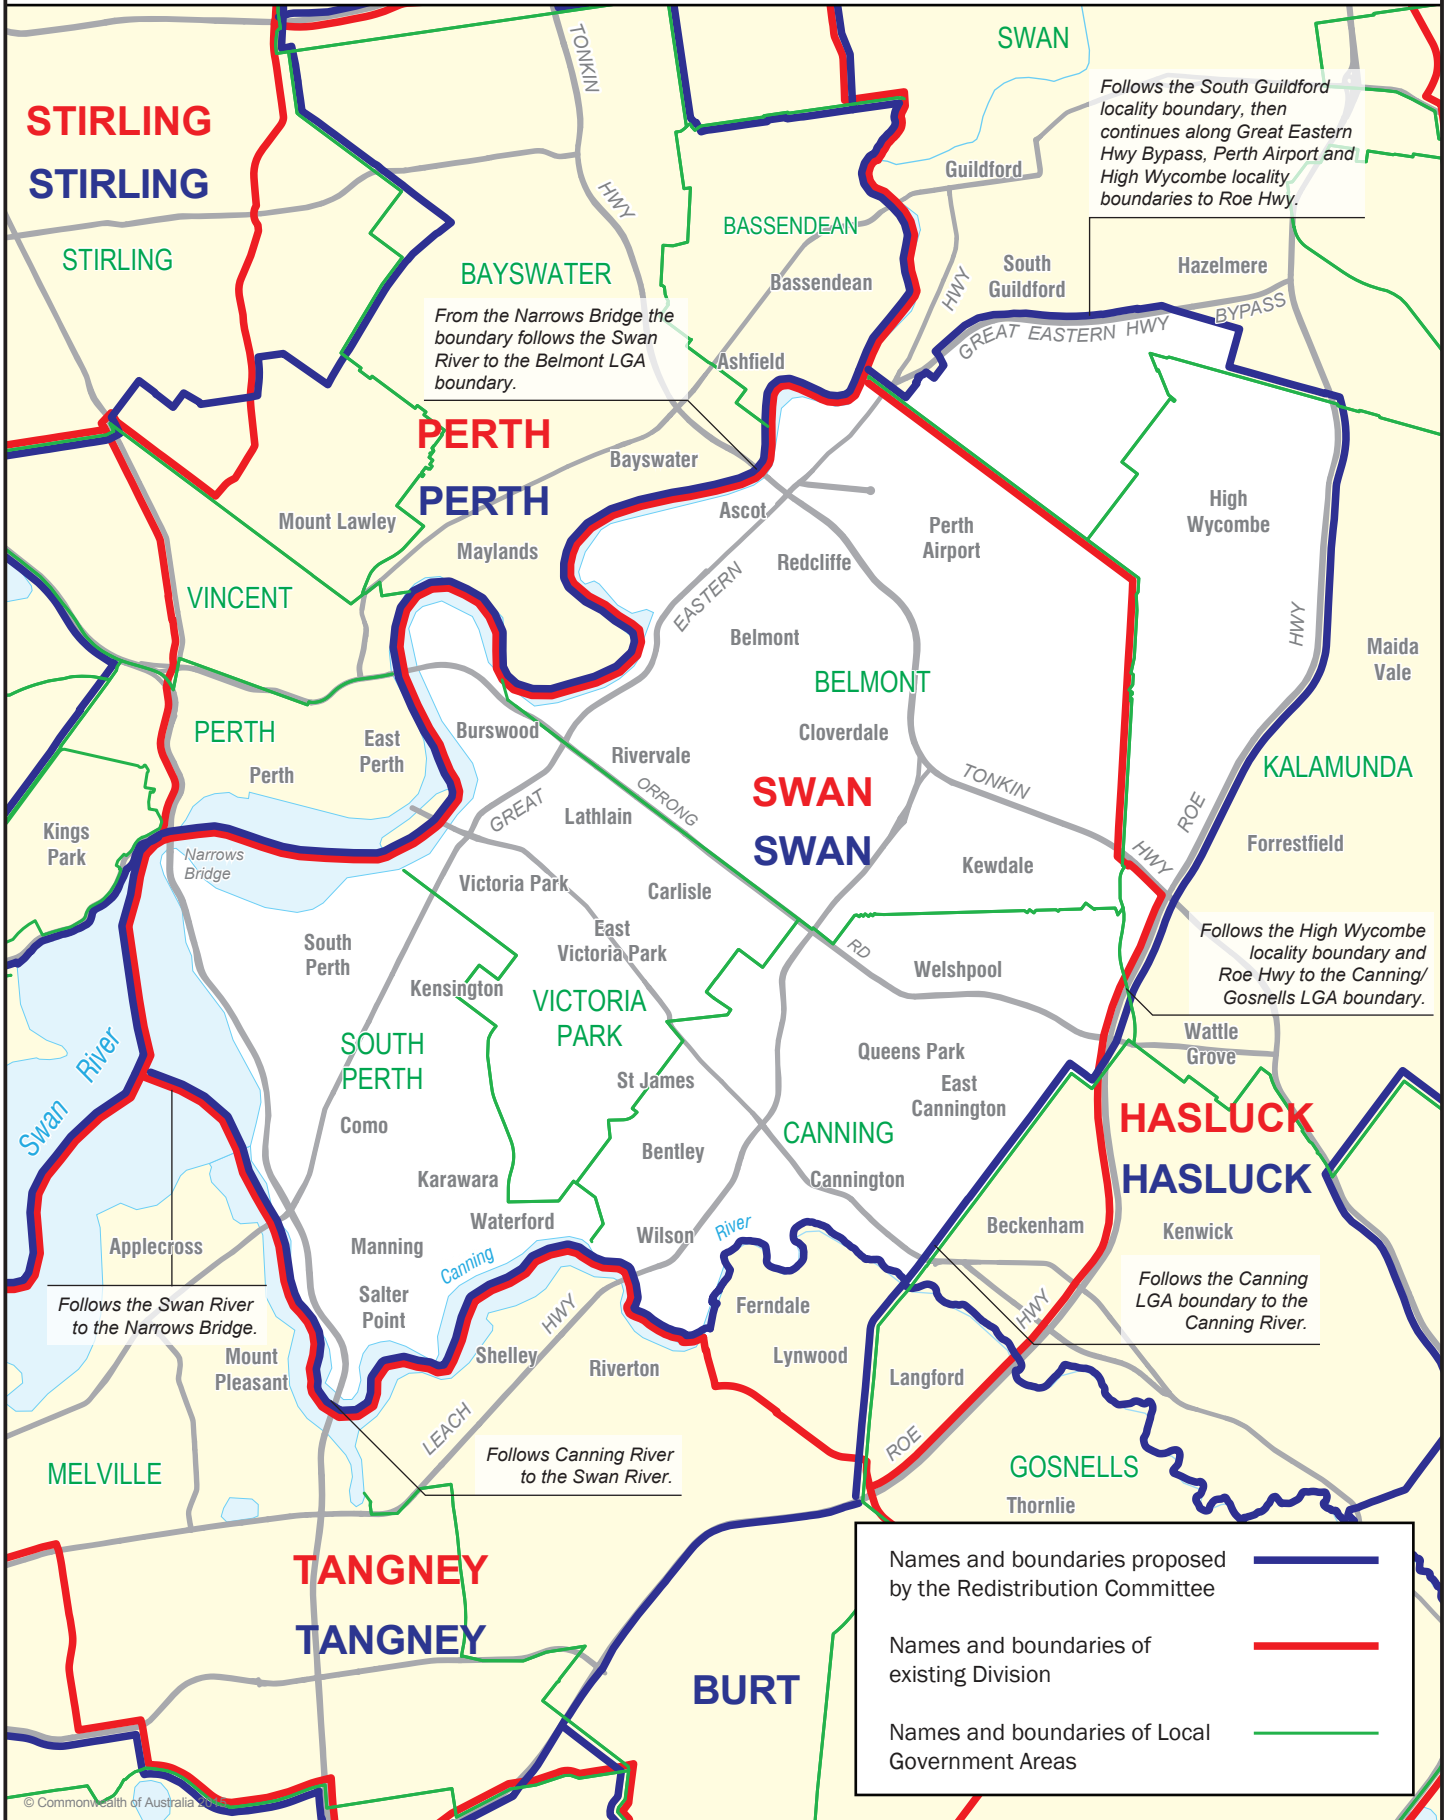

**August 2015
MAP OF PROPOSED
FEDERAL ELECTORAL DIVISION OF
SWAN**

Names and boundaries proposed by the Redistribution Committee	
Names and boundaries of existing Division	
Names and boundaries of Local Government Areas	