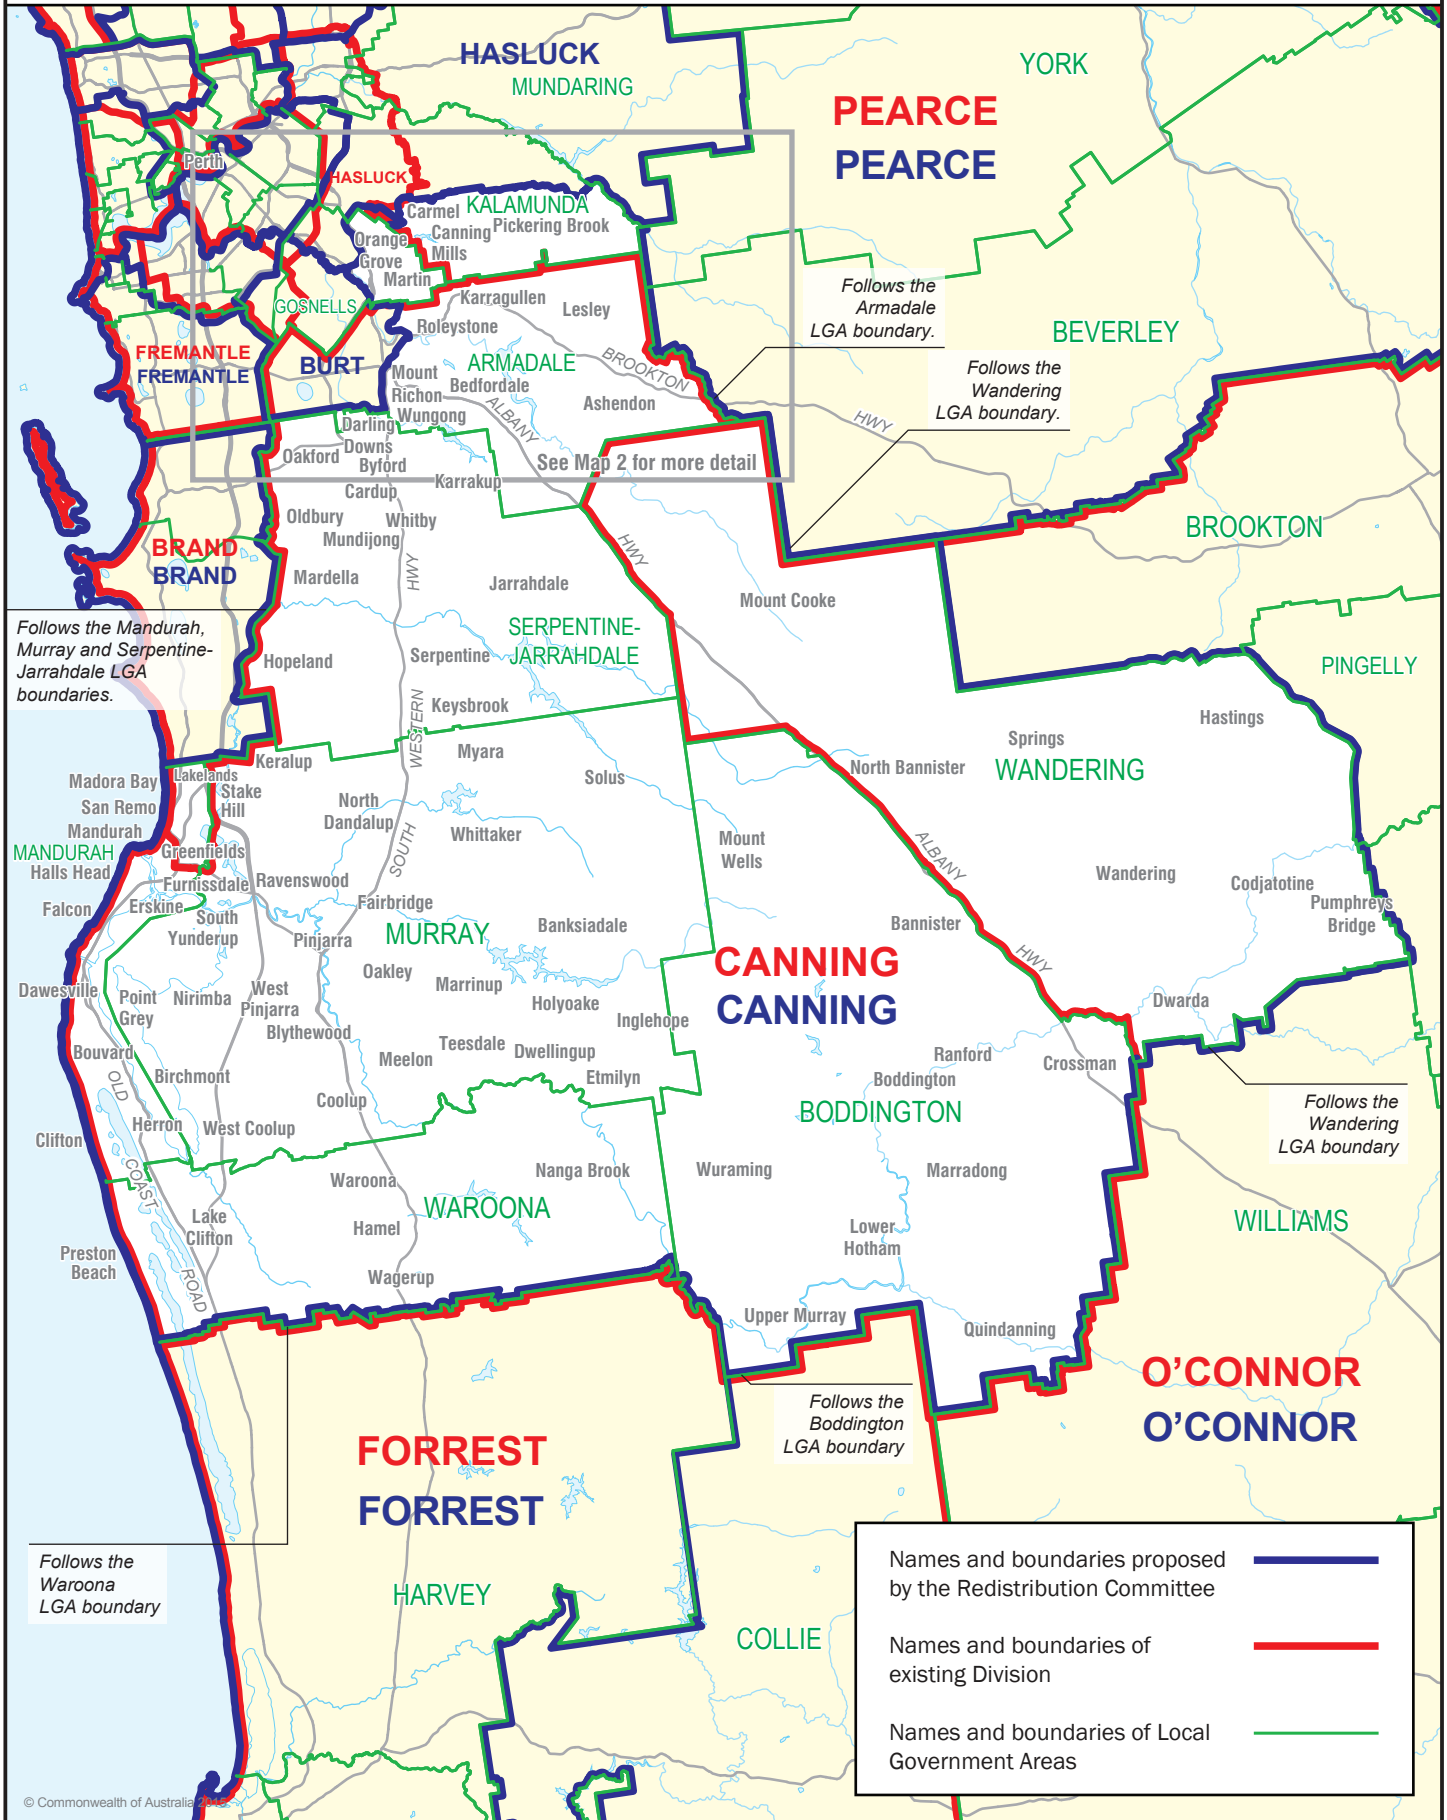

August 2015  
**MAP OF PROPOSED  
 FEDERAL ELECTORAL DIVISION OF  
 CANNING** Map 1 of 2

Follows the Mandurah, Murray and Serpentine-Jarrahdale LGA boundaries.

Follows the Armadale LGA boundary.

Follows the Wandering LGA boundary.

Follows the Wandering LGA boundary

Follows the Waroona LGA boundary

Follows the Boddington LGA boundary

Names and boundaries proposed by the Redistribution Committee	
Names and boundaries of existing Division	
Names and boundaries of Local Government Areas	