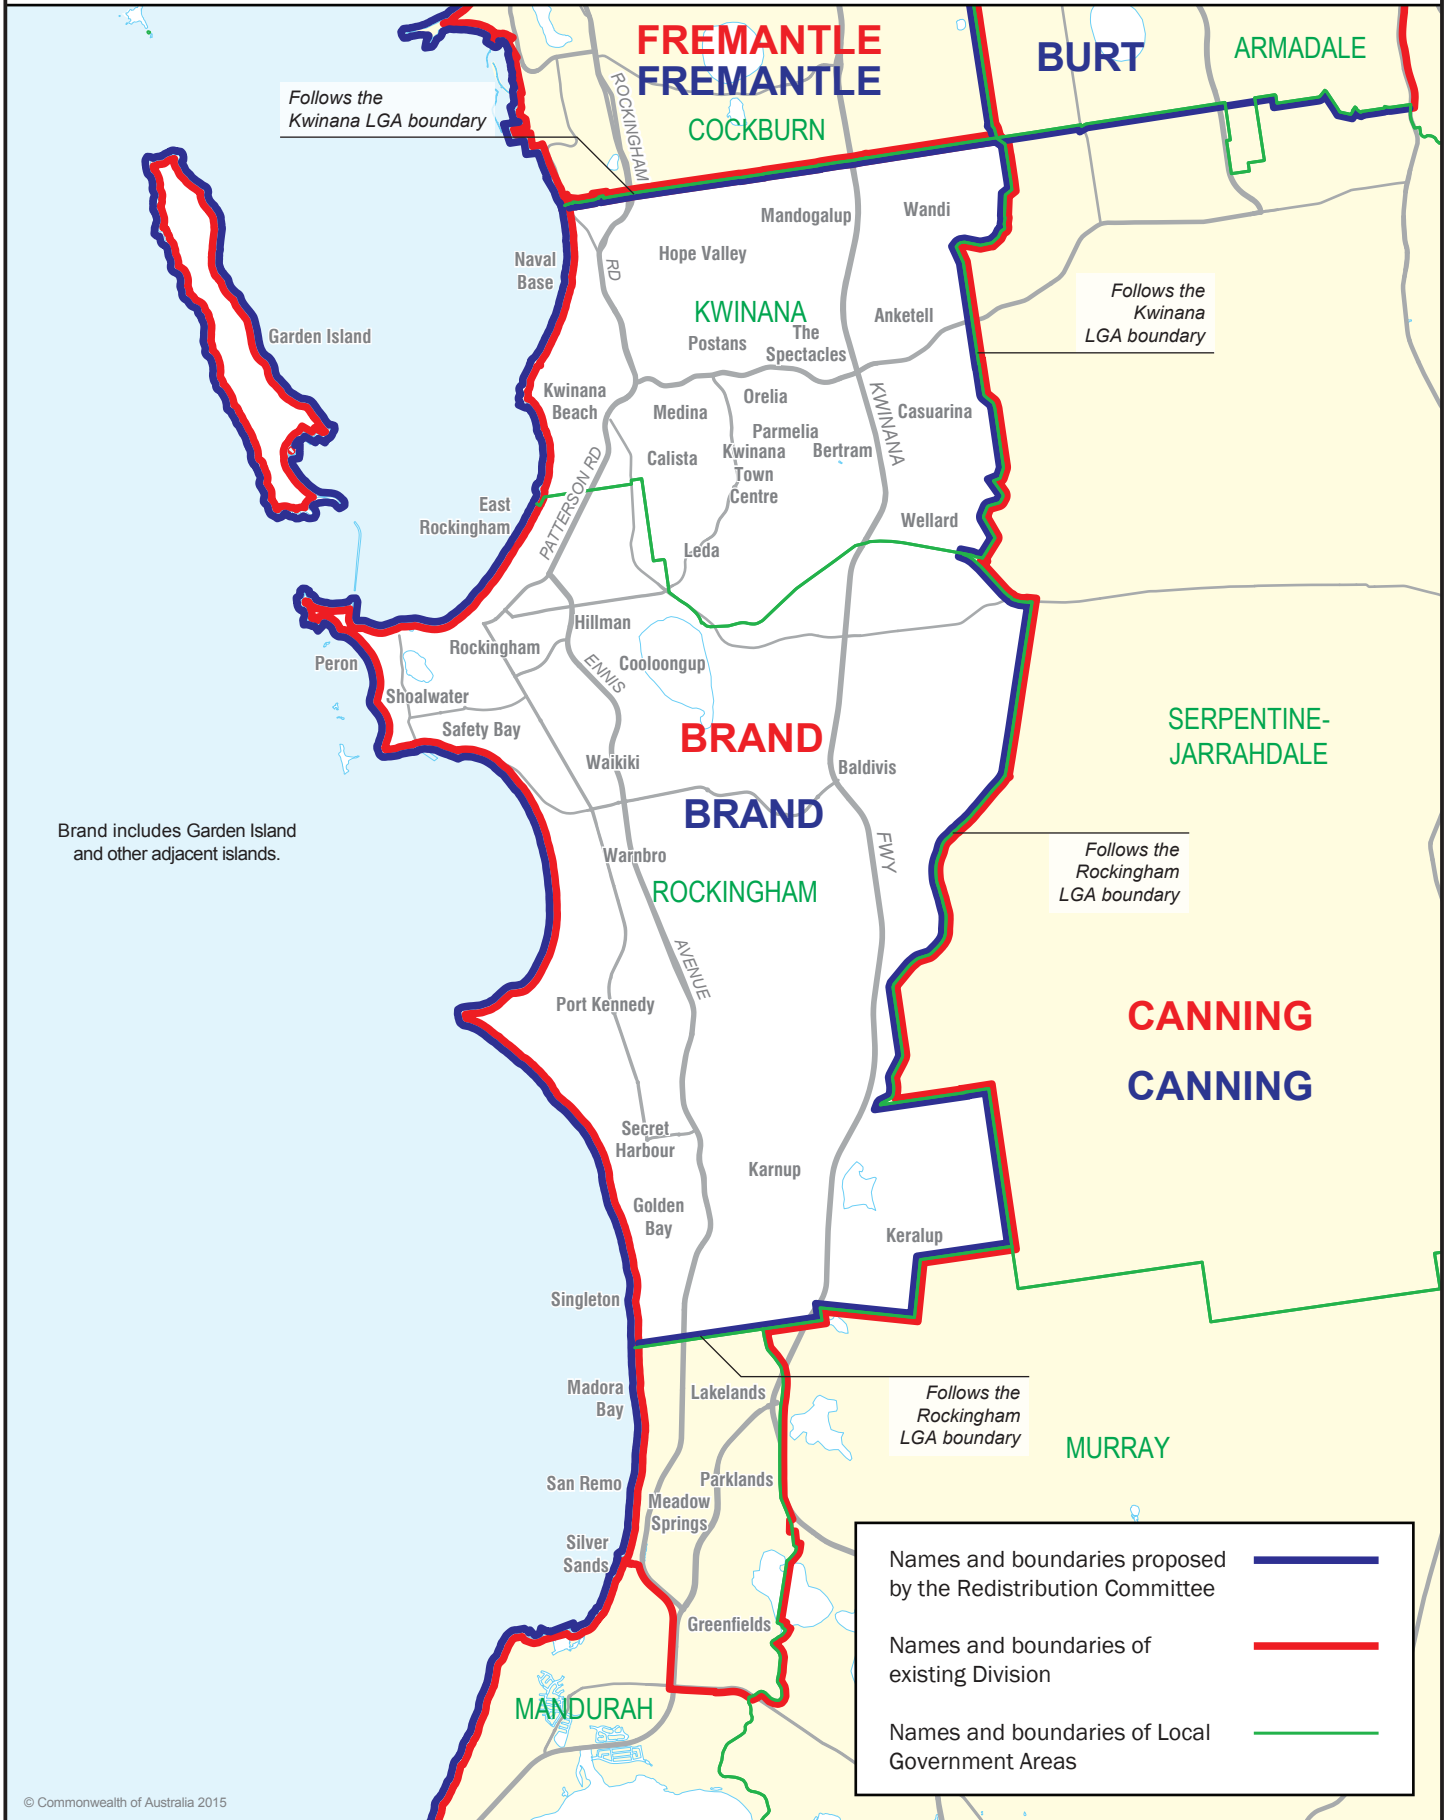

August 2015
**MAP OF PROPOSED
 FEDERAL ELECTORAL DIVISION OF
 BRAND**

0 5 km **BRAND**

Brand includes Garden Island and other adjacent islands.

Follows the Kwinana LGA boundary

Follows the Kwinana LGA boundary

Follows the Rockingham LGA boundary

Follows the Rockingham LGA boundary

Names and boundaries proposed by the Redistribution Committee	
Names and boundaries of existing Division	
Names and boundaries of Local Government Areas	