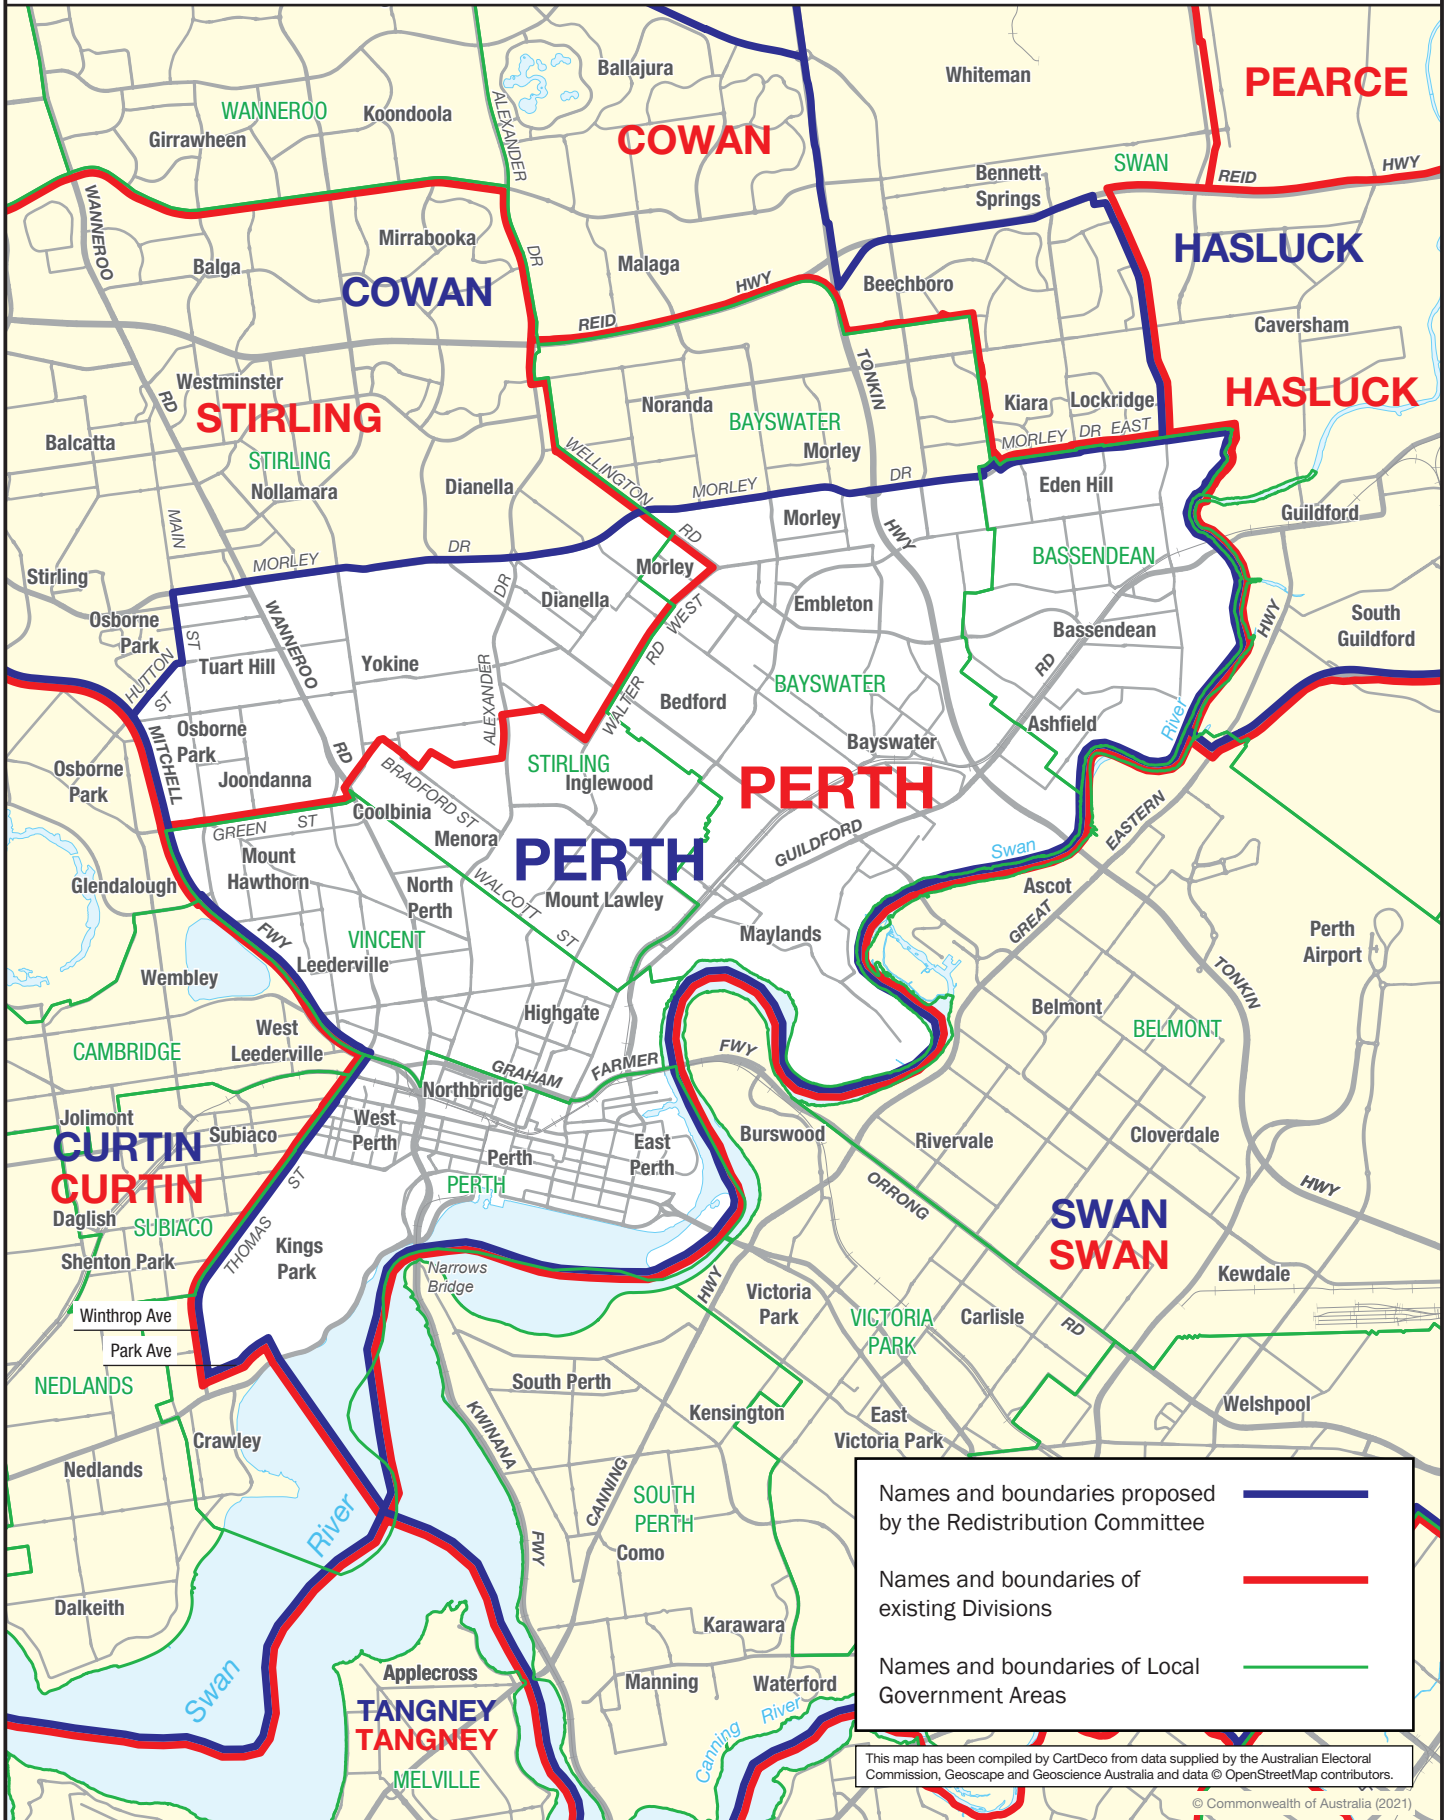

March 2021
MAP OF PROPOSED
COMMONWEALTH ELECTORAL DIVISION OF
PERTH

0 2 km

Names and boundaries proposed by the Redistribution Committee	
Names and boundaries of existing Divisions	
Names and boundaries of Local Government Areas	

This map has been compiled by CartDeco from data supplied by the Australian Electoral Commission, Geoscape and Geoscience Australia and data © OpenStreetMap contributors.