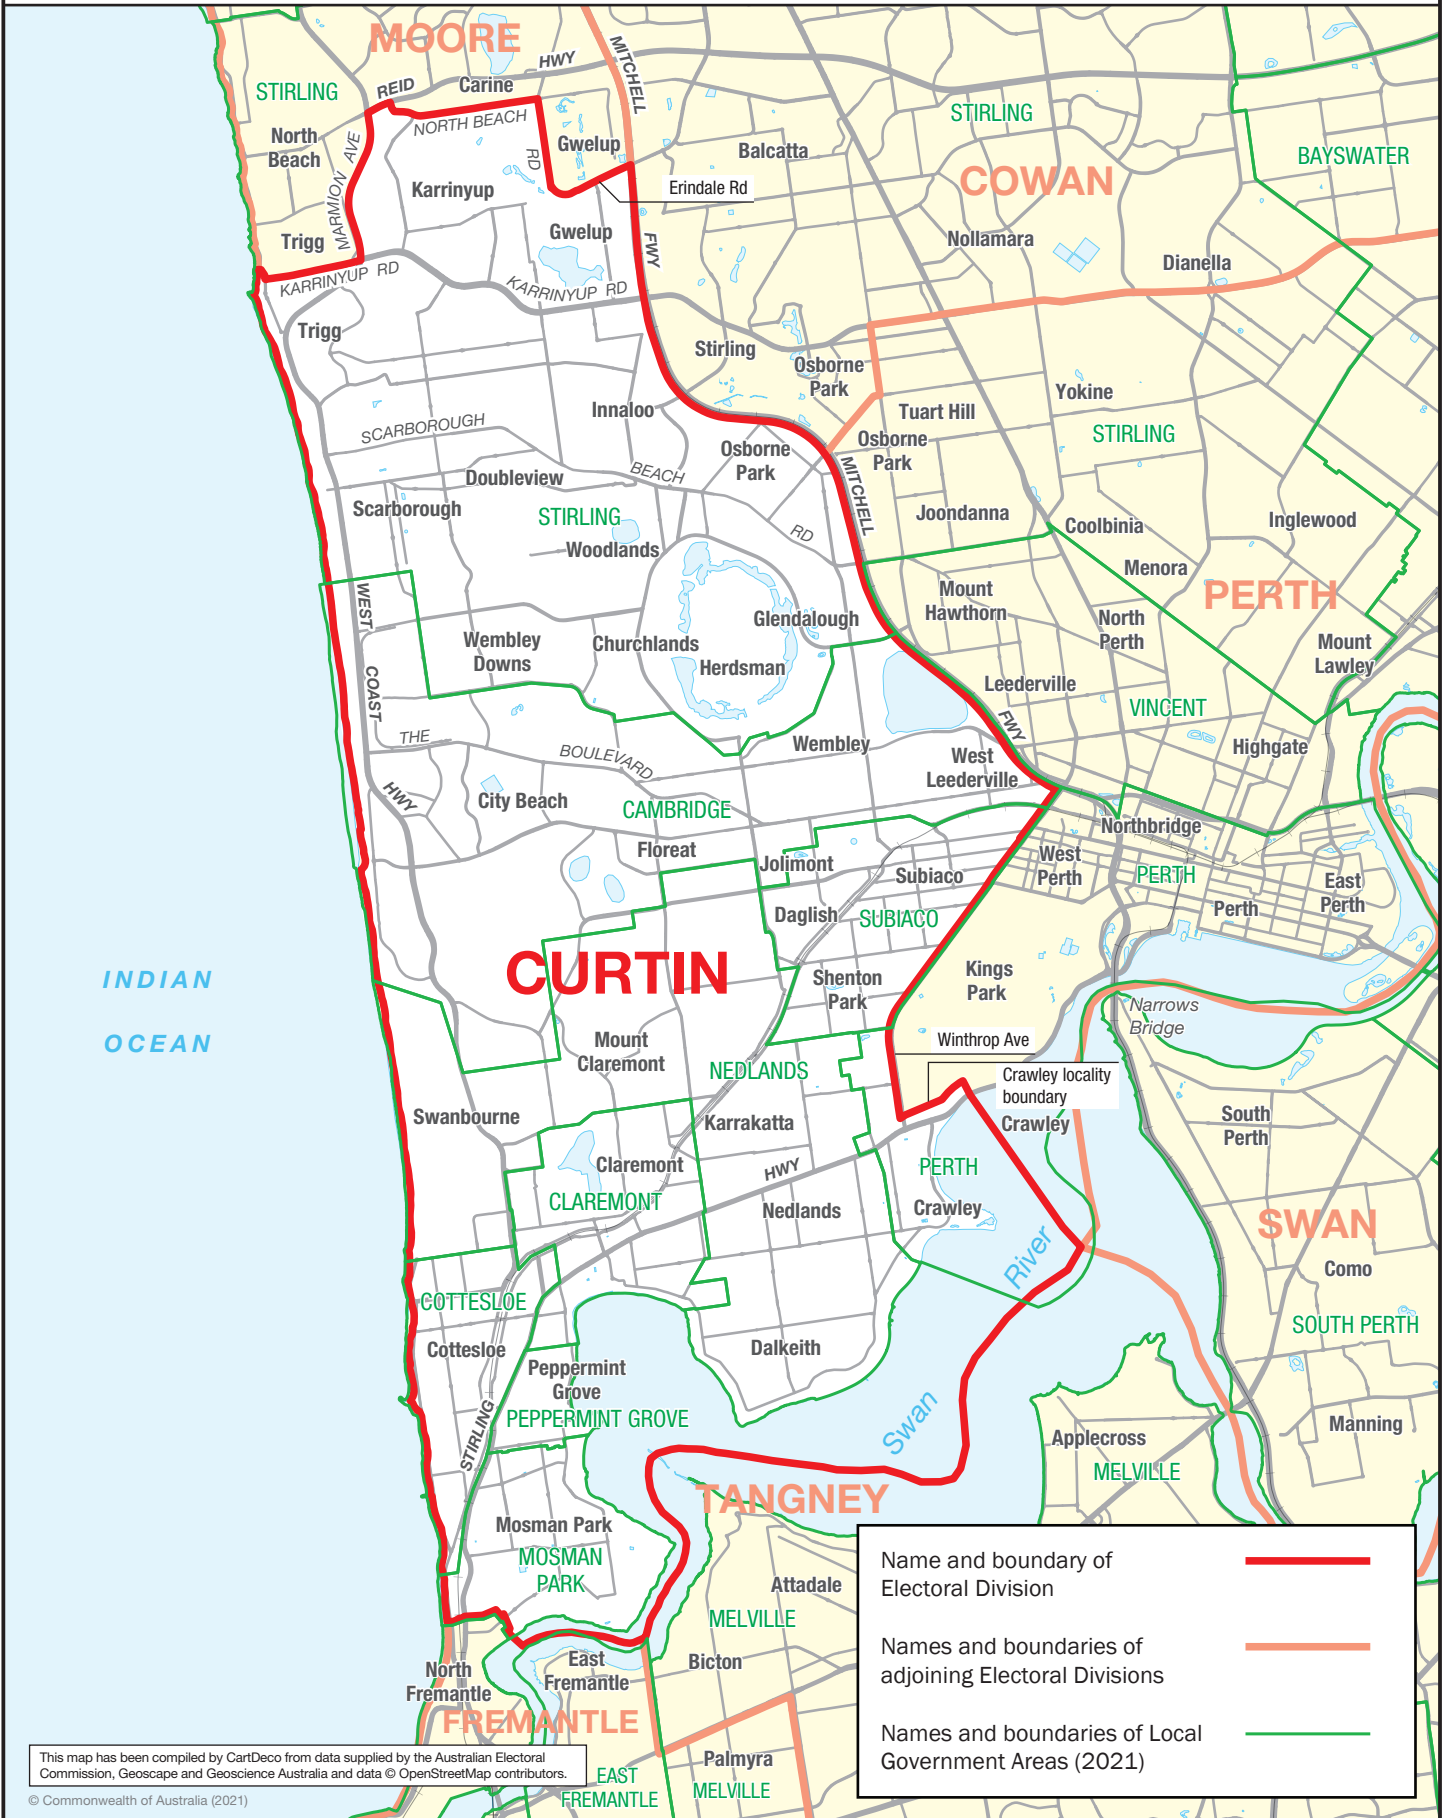

August 2021  
**MAP OF COMMONWEALTH  
 ELECTORAL DIVISION OF**

# CURTIN

0 2 km

This map has been compiled by CartDeco from data supplied by the Australian Electoral Commission, Geoscape and Geoscience Australia and data © OpenStreetMap contributors.