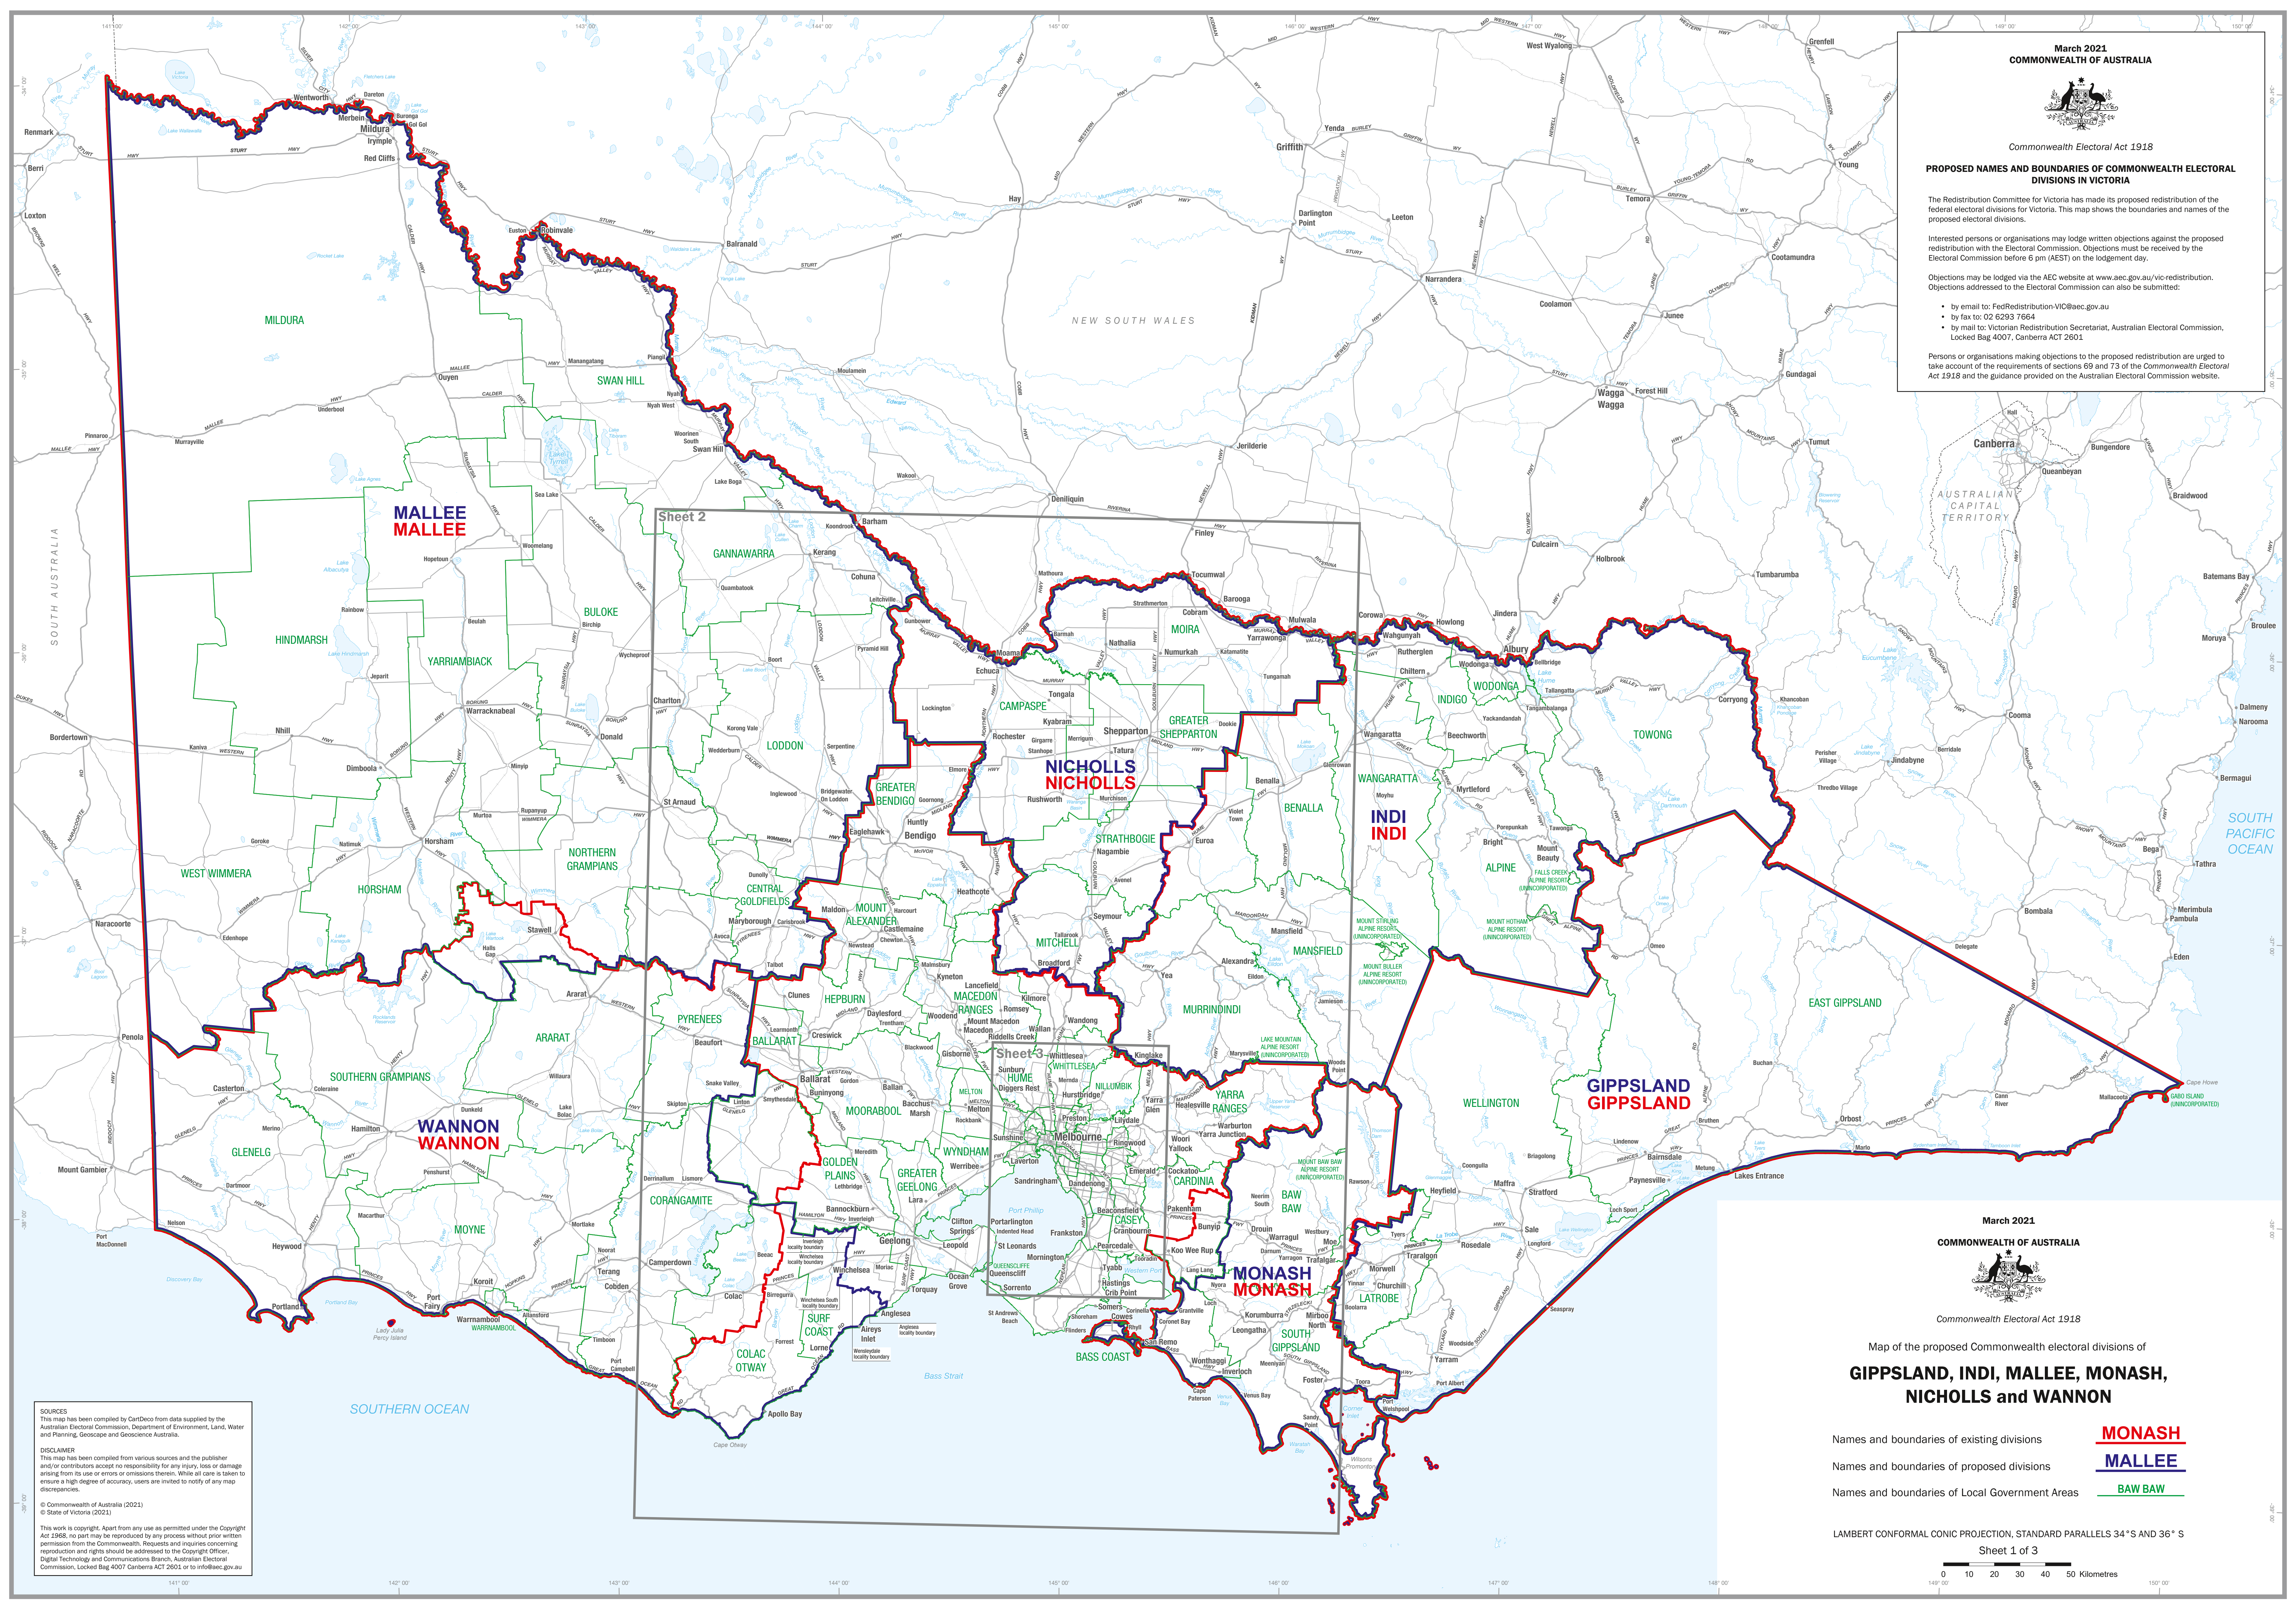

PROPOSED NAMES AND BOUNDARIES OF COMMONWEALTH ELECTORAL DIVISIONS IN VICTORIA

- by email to: FedRedistribution-VIC@aec.gov.au
- by fax to: 02 6293 7664
- by mail to: Victorian Redistribution Secretariat, Australian Electoral Commission, Locked Bag 4007, Canberra ACT 2601

Sheet 2

Sheet 3

Map of the proposed Commonwealth electoral divisions of
GIPPSLAND, INDI, MALLEE, MONASH, NICHOLLS and WANNON

- Names and boundaries of existing divisions **MONASH**
- Names and boundaries of proposed divisions **MALLEE**
- Names and boundaries of Local Government Areas **BAW BAW**

LAMBERT CONFORMAL CONIC PROJECTION, STANDARD PARALLELS 34° S AND 36° S