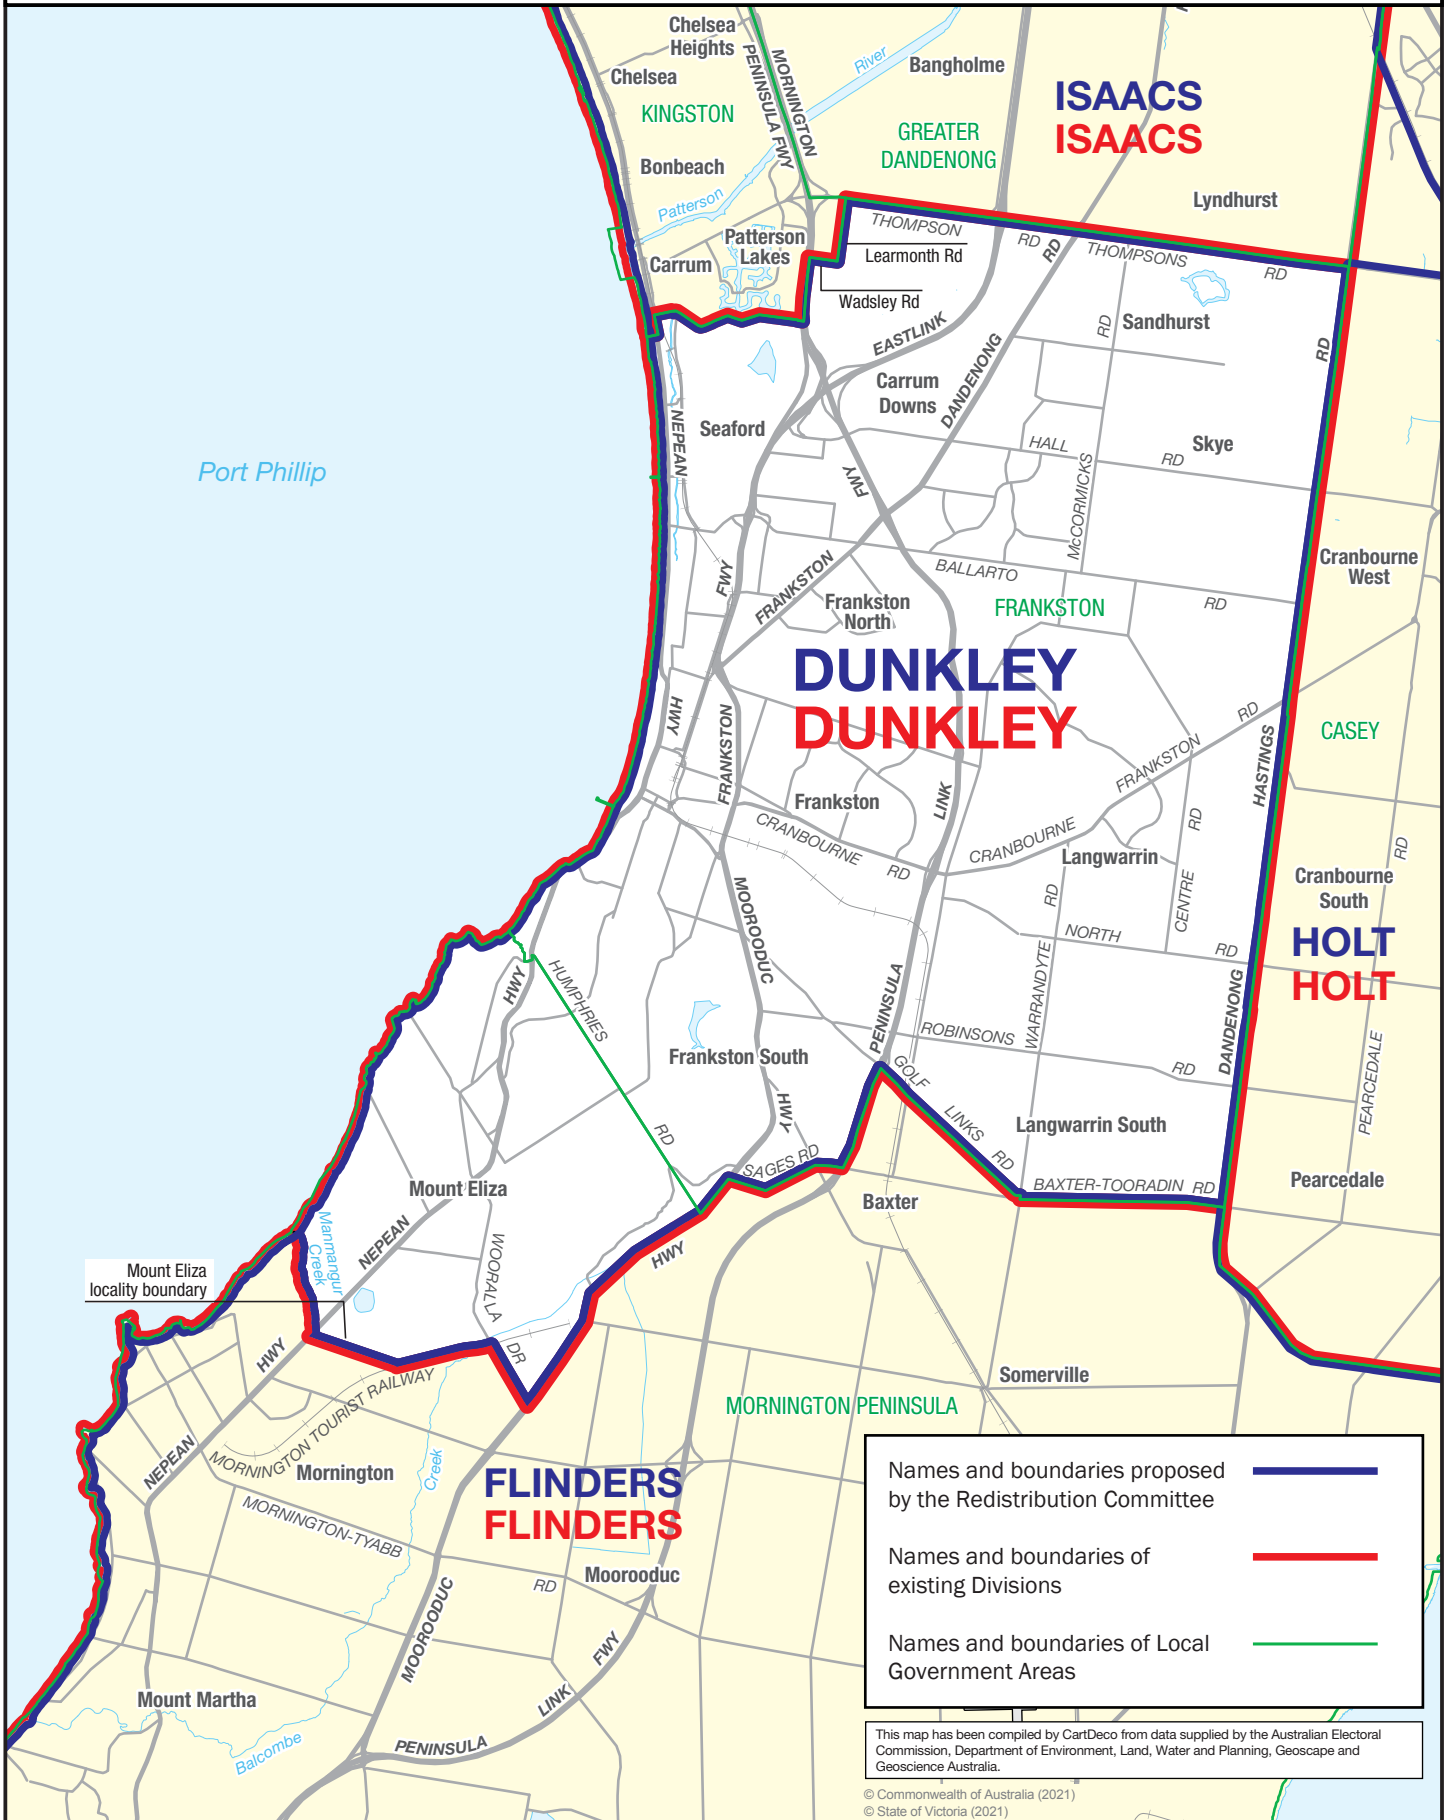

March 2021
**MAP OF PROPOSED
 COMMONWEALTH ELECTORAL DIVISION OF
 DUNKLEY**

0 2 km

Names and boundaries proposed by the Redistribution Committee ————

Names and boundaries of existing Divisions ————

Names and boundaries of Local Government Areas ————

This map has been compiled by CartDeco from data supplied by the Australian Electoral Commission, Department of Environment, Land, Water and Planning, Geoscape and Geoscience Australia.
 © Commonwealth of Australia (2021)
 © State of Victoria (2021)