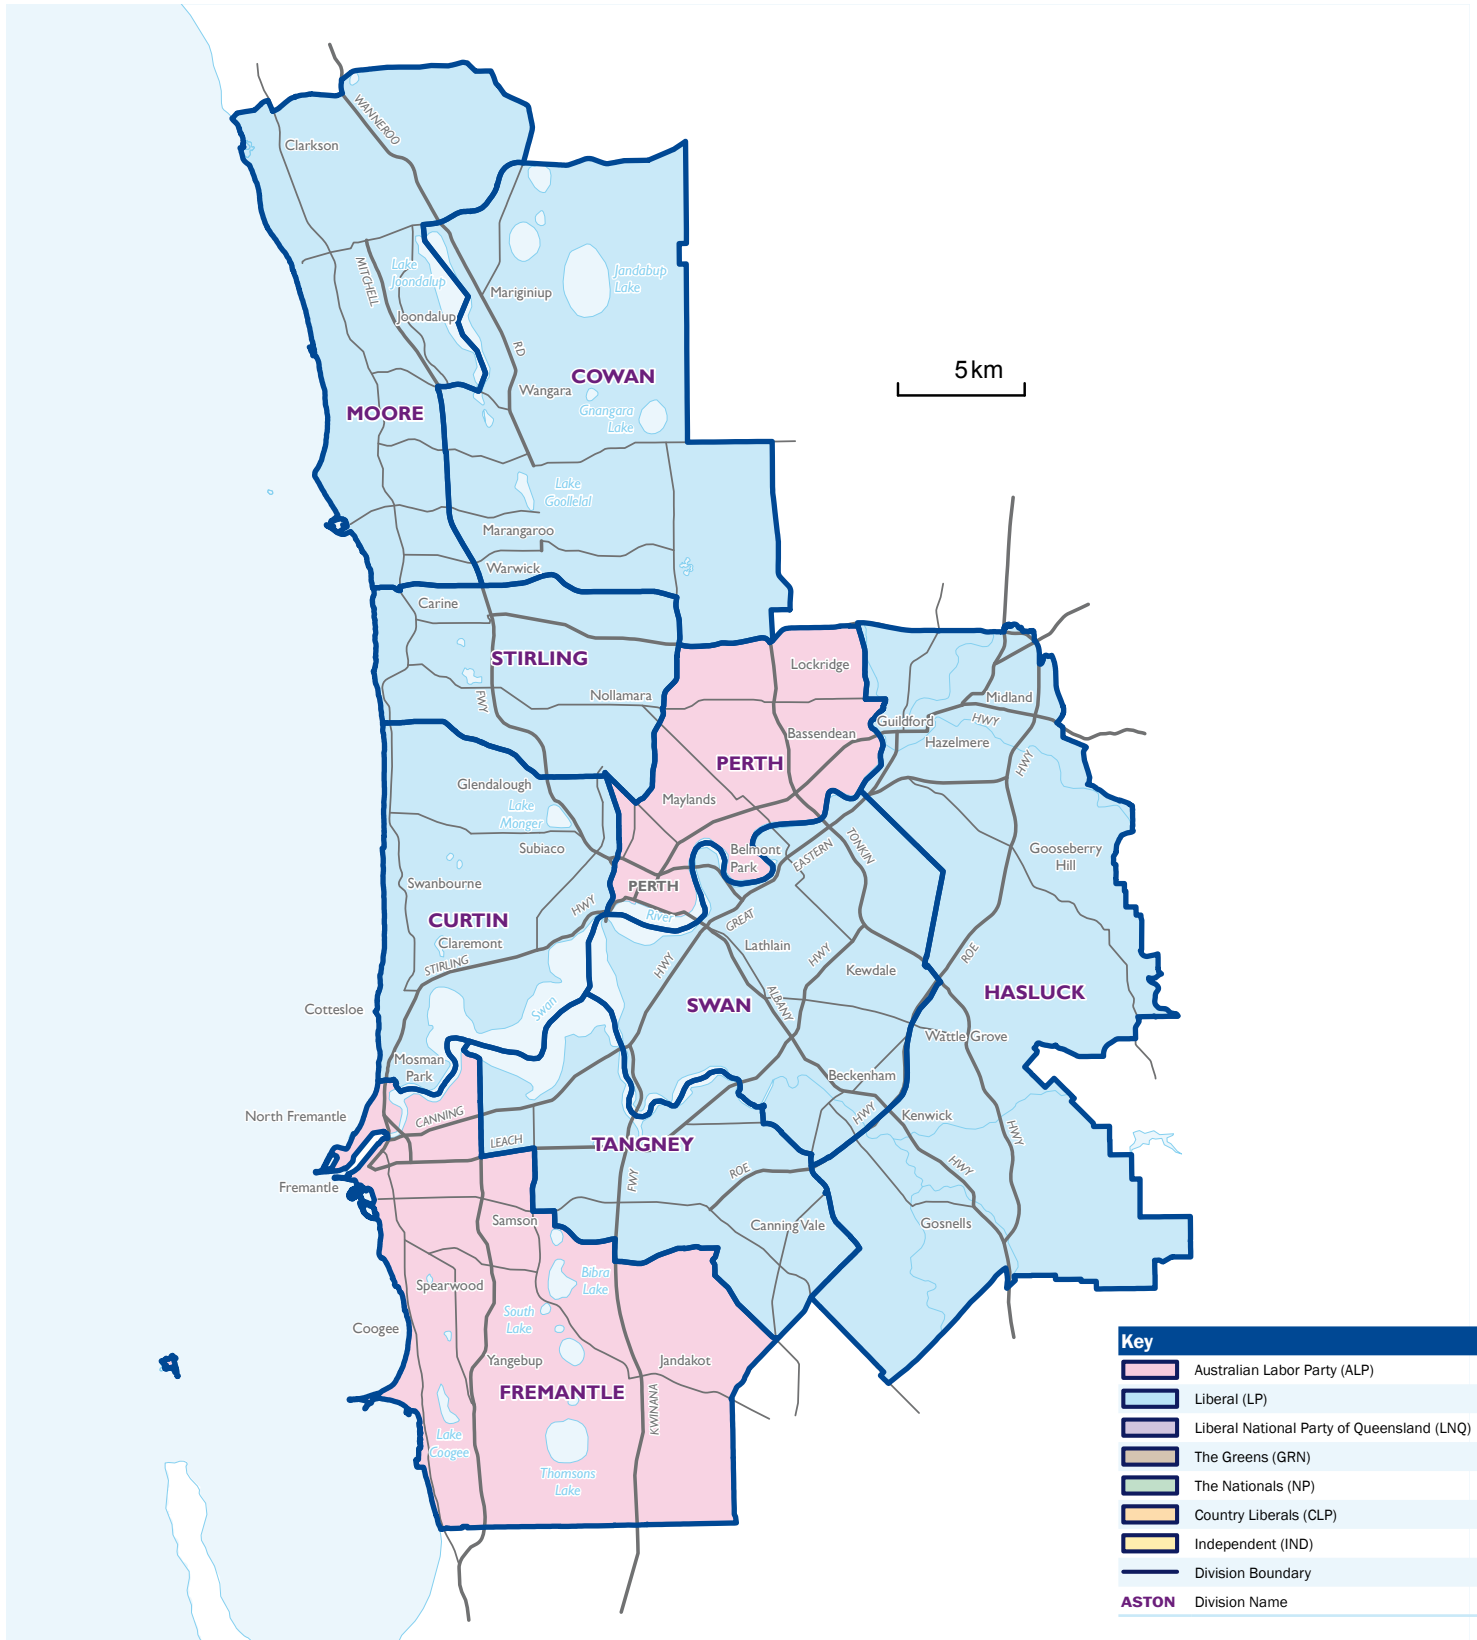

Western Australia

Note: The electoral boundaries represented on this map are those in place at the 2010 federal election.
Special enrolment provisions apply for the electors resident on Norfolk Island.

Perth Area and Surrounds

Note: The electoral boundaries represented on this map are those in place at the 2010 federal election.
Special enrolment provisions apply for the electors resident on Norfolk Island.

Perth Urban

Note: The electoral boundaries represented on this map are those in place at the 2010 federal election.
Special enrolment provisions apply for the electors resident on Norfolk Island.

2010 Members Elected

ELECTION 2010

Note: The electoral boundaries represented on this map are those in place at the 2010 federal election.
Special enrolment provisions apply for the electors resident on Norfolk Island.

New South Wales