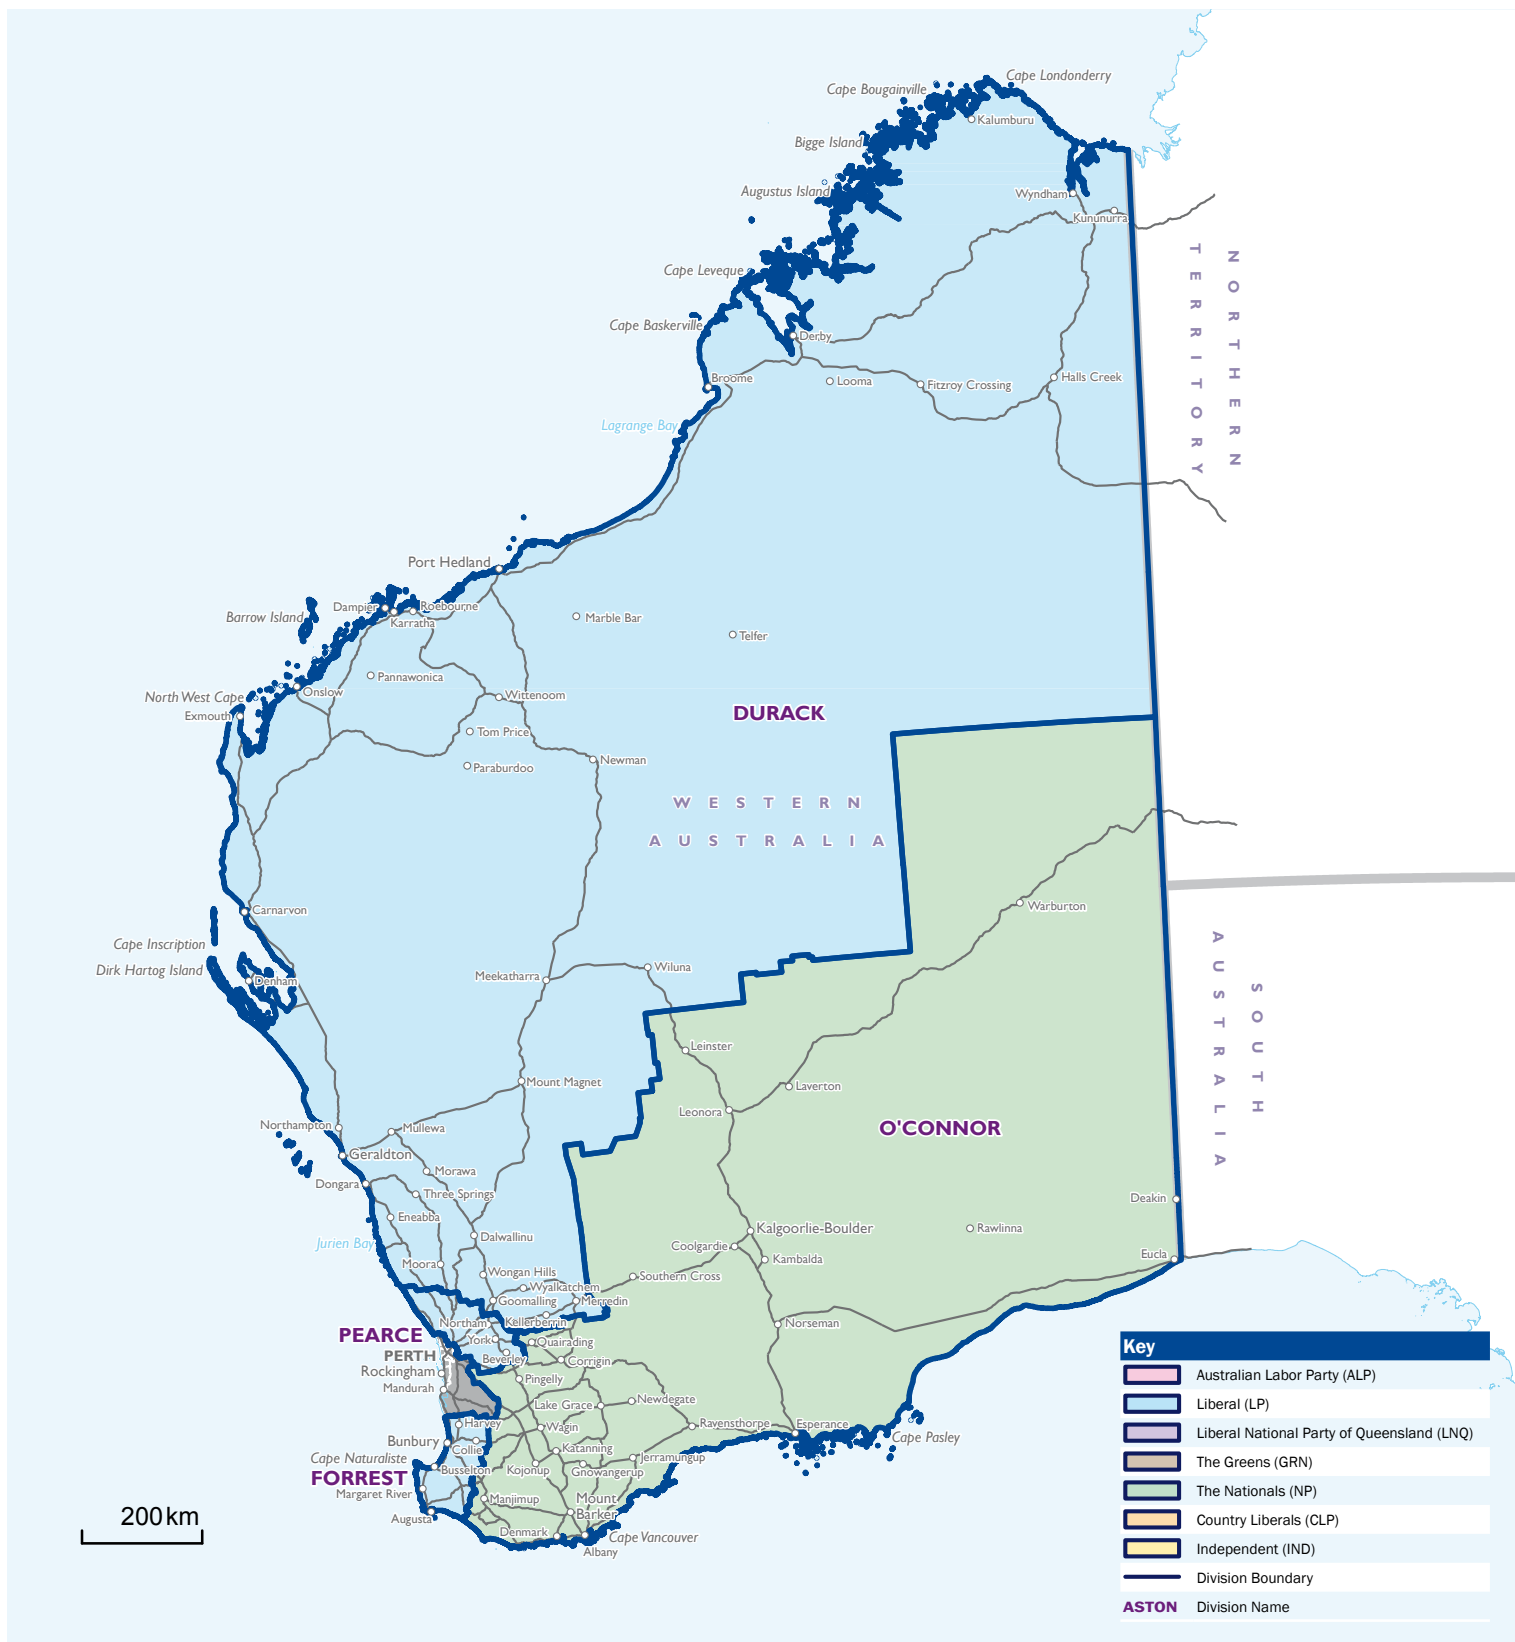

Western Australia

Note: The electoral boundaries represented on this map are those in place at the 2010 federal election.
Special enrolment provisions apply for the electors resident on Norfolk Island.

Perth Area and Surrounds

Note: The electoral boundaries represented on this map are those in place at the 2010 federal election.
Special enrolment provisions apply for the electors resident on Norfolk Island.

ELECTION 2010

Note: The electoral boundaries represented on this map are those in place at the 2010 federal election.
Special enrolment provisions apply for the electors resident on Norfolk Island.

New South Wales

Tasmania

Division	Name	Party
Bass	LYONS, Geoff	ALP
Braddon	SIDEBOTTOM, Sid	ALP
Denison	WILKIE, Andrew	IND
Franklin	COLLINS, Julie	ALP
Lyons	ADAMS, Dick	ALP

Australian Capital Territory

Division	Name	Party
Canberra	BRODTMANN, Gai	ALP
Fraser	LEIGH, Andrew	ALP