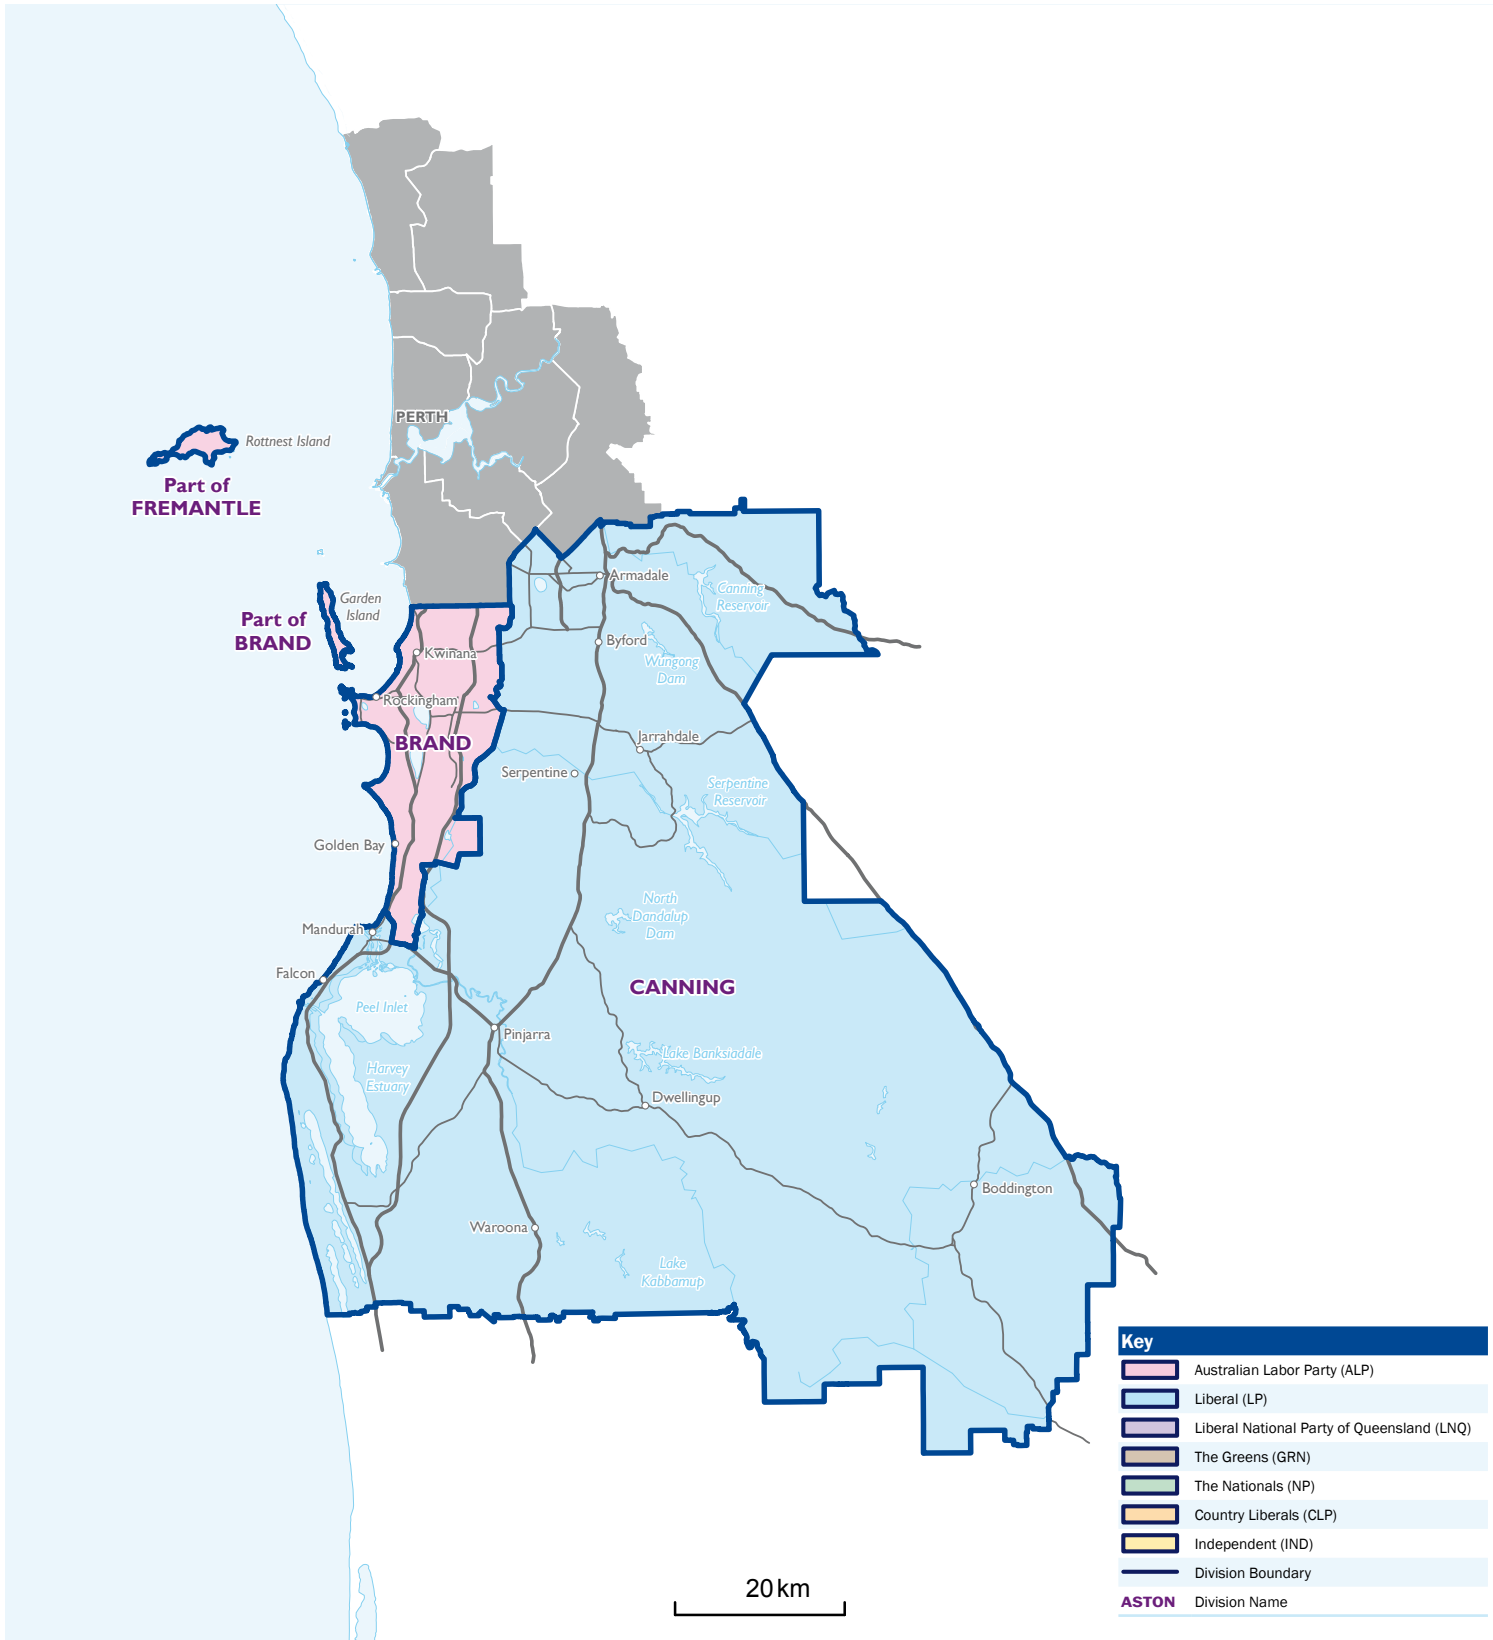

Western Australia

Note: The electoral boundaries represented on this map are those in place at the 2010 federal election.
Special enrolment provisions apply for the electors resident on Norfolk Island.

Perth Area and Surrounds

Note: The electoral boundaries represented on this map are those in place at the 2010 federal election.
Special enrolment provisions apply for the electors resident on Norfolk Island.

ELECTION 2010

Note: The electoral boundaries represented on this map are those in place at the 2010 federal election.
Special enrolment provisions apply for the electors resident on Norfolk Island.

New South Wales