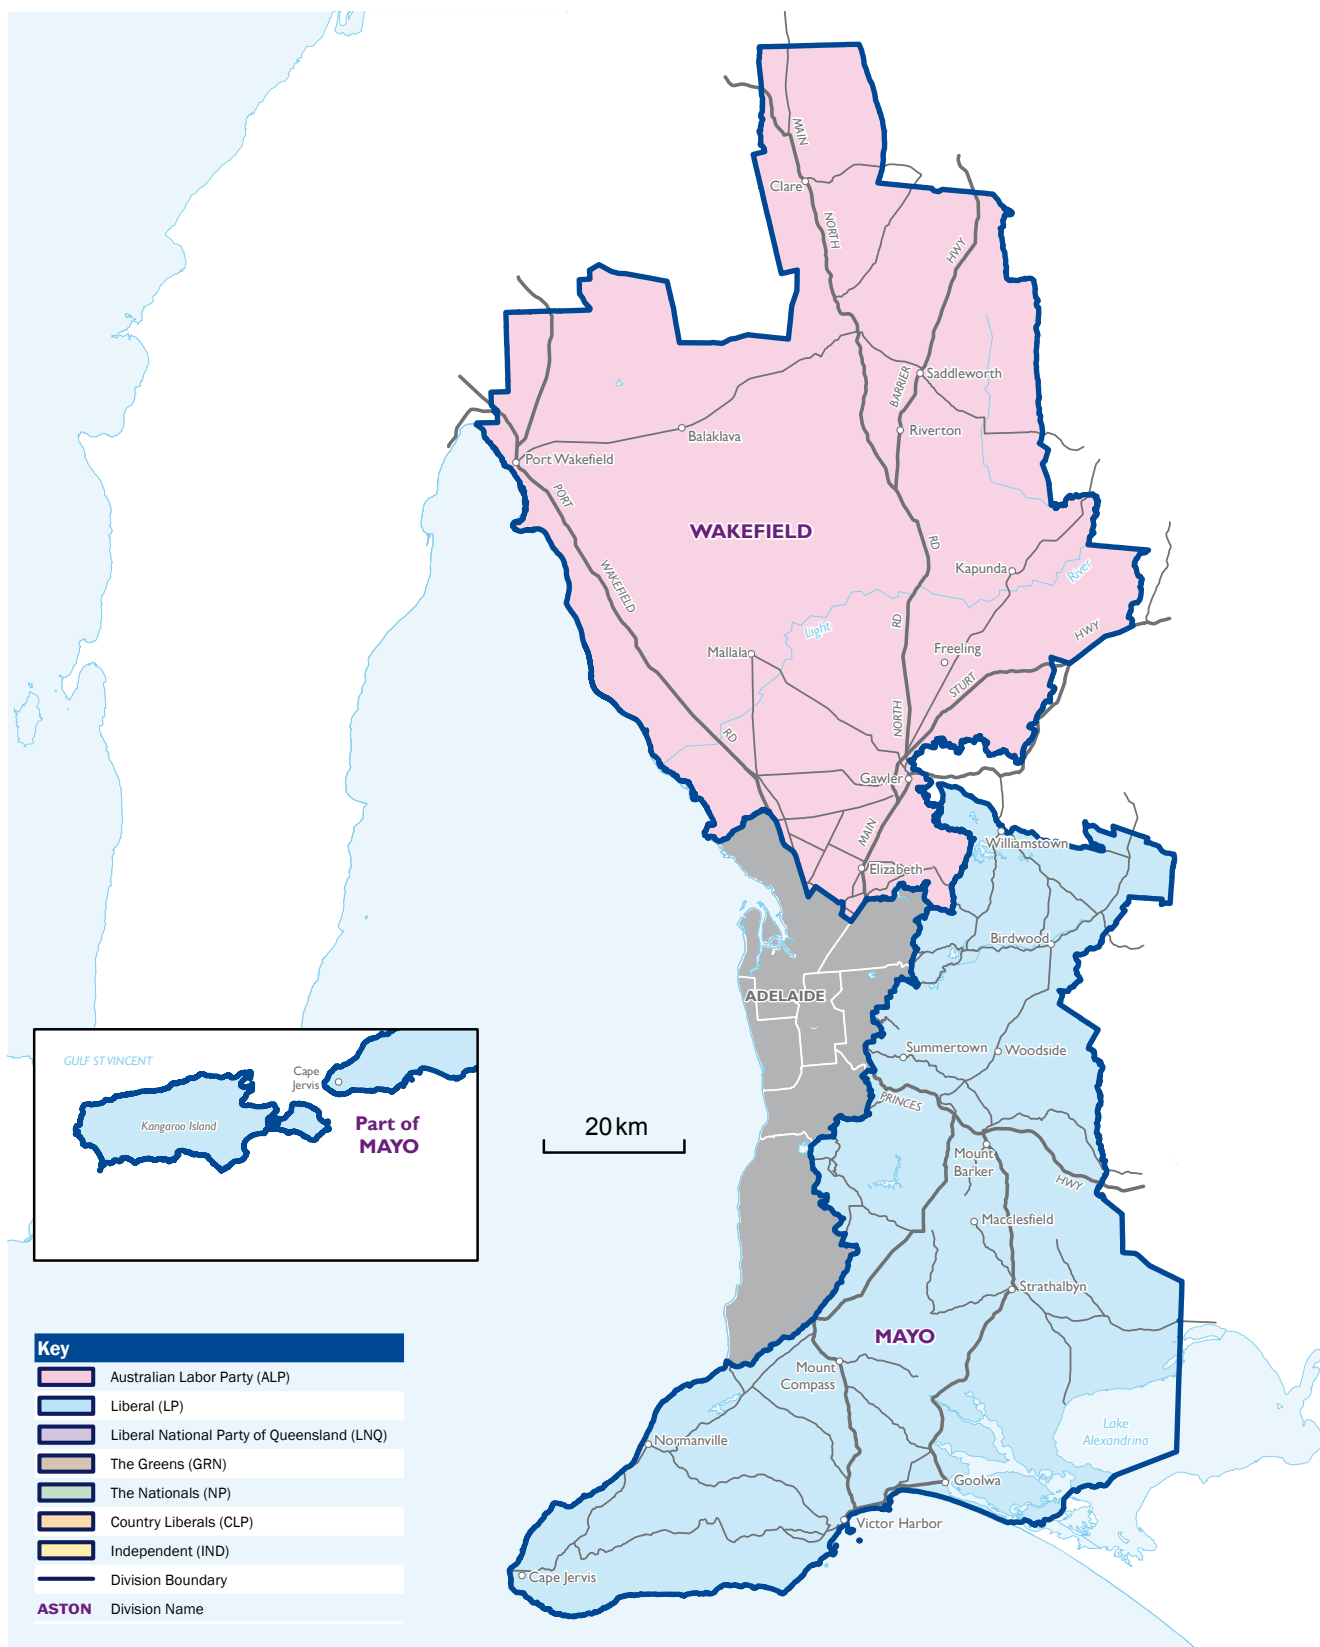

# South Australia

**ELECTION 2010**

Note: The electoral boundaries represented on this map are those in place at the 2010 federal election.  
Special enrolment provisions apply for the electors resident on Norfolk Island.

Key	
	Australian Labor Party (ALP)
	Liberal (LP)
	Liberal National Party of Queensland (LNQ)
	The Greens (GRN)
	The Nationals (NP)
	Country Liberals (CLP)
	Independent (IND)
	Division Boundary
<b>ASTON</b>	Division Name

# Adelaide Area and Surrounds

Note: The electoral boundaries represented on this map are those in place at the 2010 federal election.  
Special enrolment provisions apply for the electors resident on Norfolk Island.

# Adelaide Urban

Note: The electoral boundaries represented on this map are those in place at the 2010 federal election.  
Special enrolment provisions apply for the electors resident on Norfolk Island.