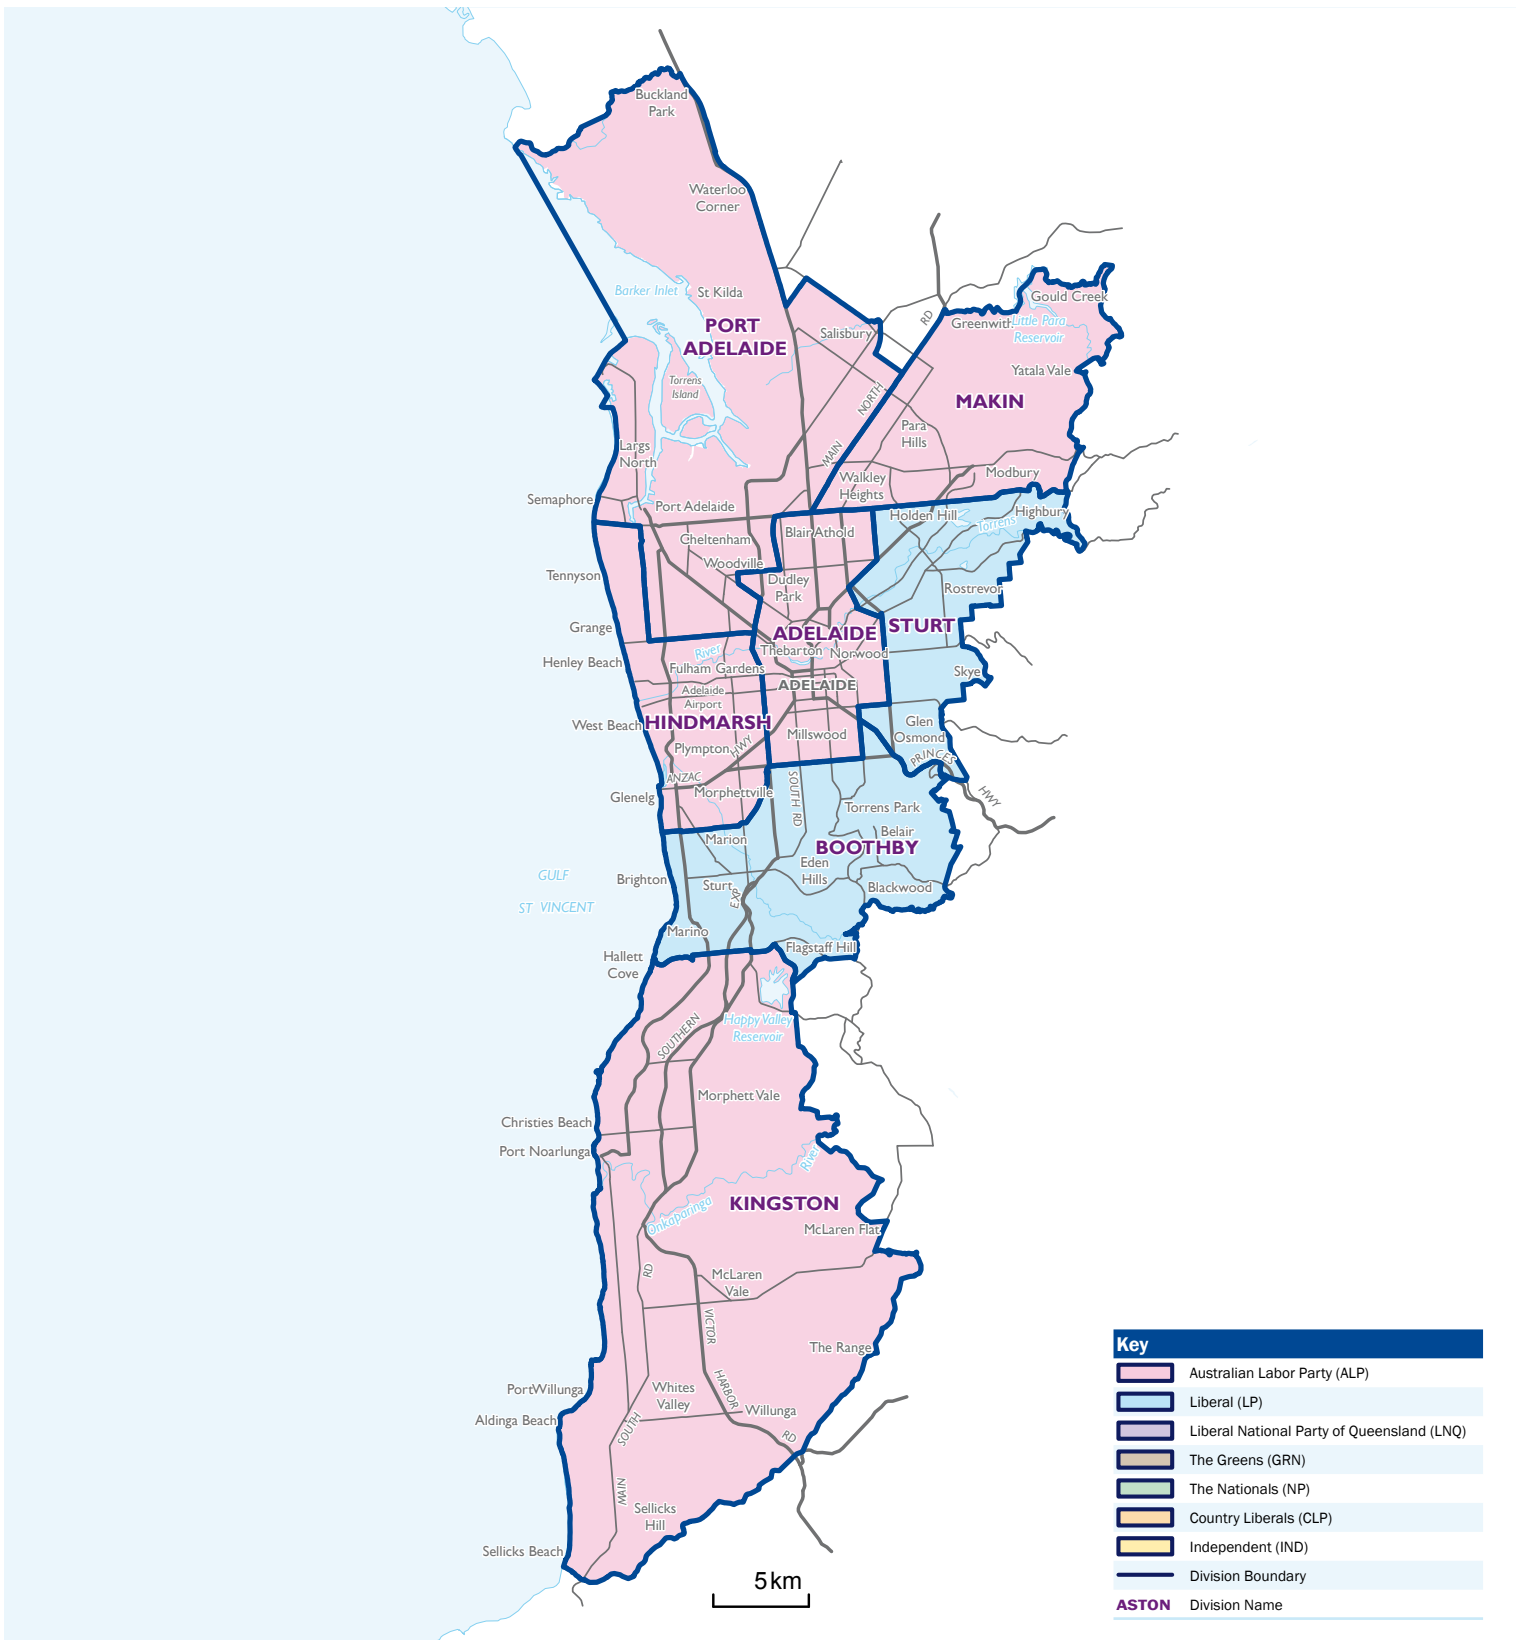

# South Australia

**ELECTION 2010**

Note: The electoral boundaries represented on this map are those in place at the 2010 federal election.  
Special enrolment provisions apply for the electors resident on Norfolk Island.

Key	
	Australian Labor Party (ALP)
	Liberal (LP)
	Liberal National Party of Queensland (LNQ)
	The Greens (GRN)
	The Nationals (NP)
	Country Liberals (CLP)
	Independent (IND)
	Division Boundary
<b>ASTON</b>	Division Name

# Adelaide Area and Surrounds

Note: The electoral boundaries represented on this map are those in place at the 2010 federal election.  
Special enrolment provisions apply for the electors resident on Norfolk Island.

# Adelaide Urban

Note: The electoral boundaries represented on this map are those in place at the 2010 federal election.  
Special enrolment provisions apply for the electors resident on Norfolk Island.