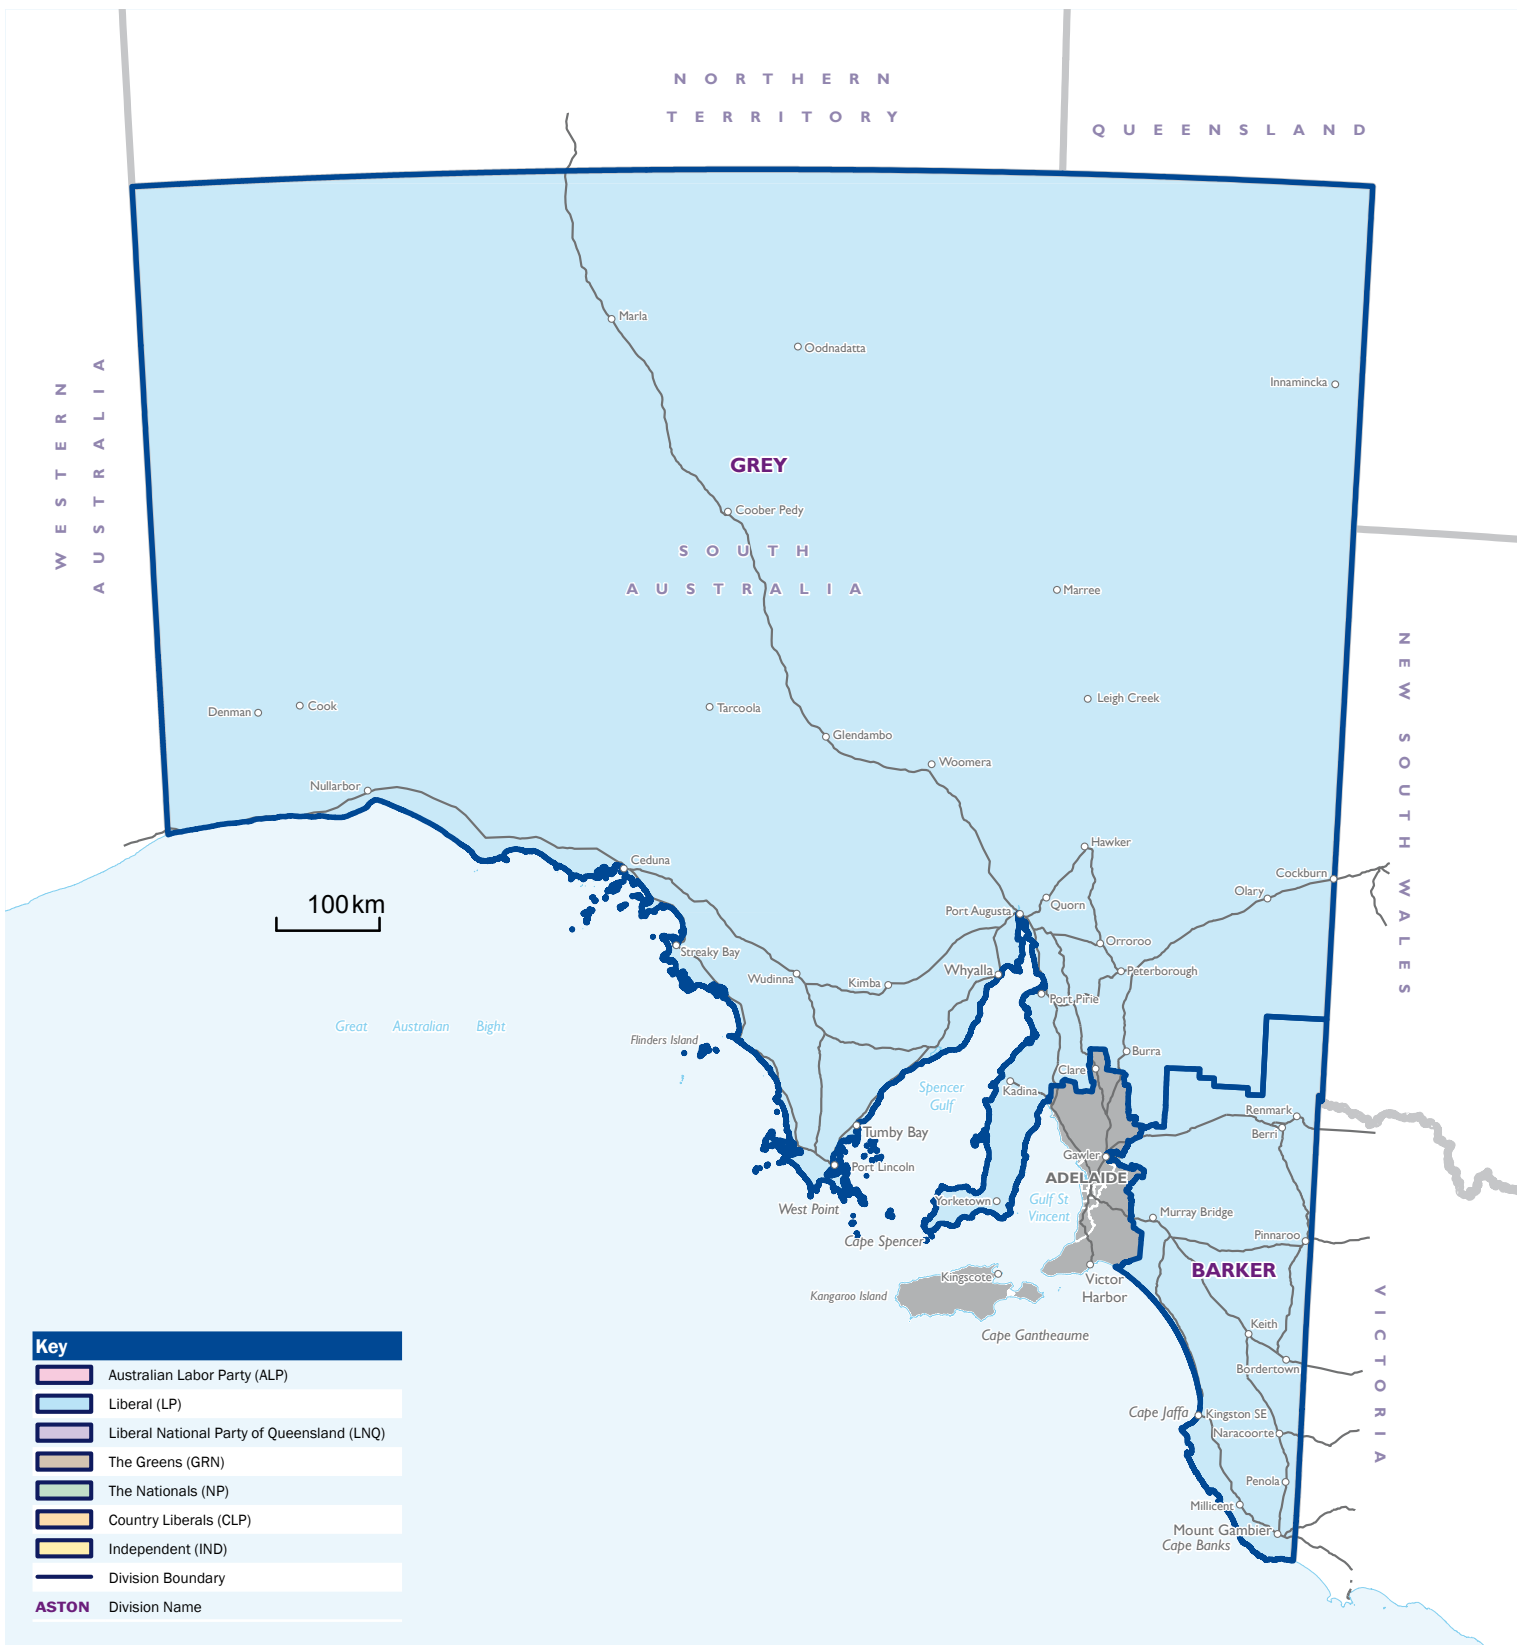

# South Australia

**ELECTION 2010**

Note: The electoral boundaries represented on this map are those in place at the 2010 federal election.  
Special enrolment provisions apply for the electors resident on Norfolk Island.

Key	
	Australian Labor Party (ALP)
	Liberal (LP)
	Liberal National Party of Queensland (LNQ)
	The Greens (GRN)
	The Nationals (NP)
	Country Liberals (CLP)
	Independent (IND)
	Division Boundary
<b>ASTON</b>	Division Name

# Adelaide Area and Surrounds

Note: The electoral boundaries represented on this map are those in place at the 2010 federal election.  
Special enrolment provisions apply for the electors resident on Norfolk Island.

# Adelaide Urban

Note: The electoral boundaries represented on this map are those in place at the 2010 federal election.  
Special enrolment provisions apply for the electors resident on Norfolk Island.