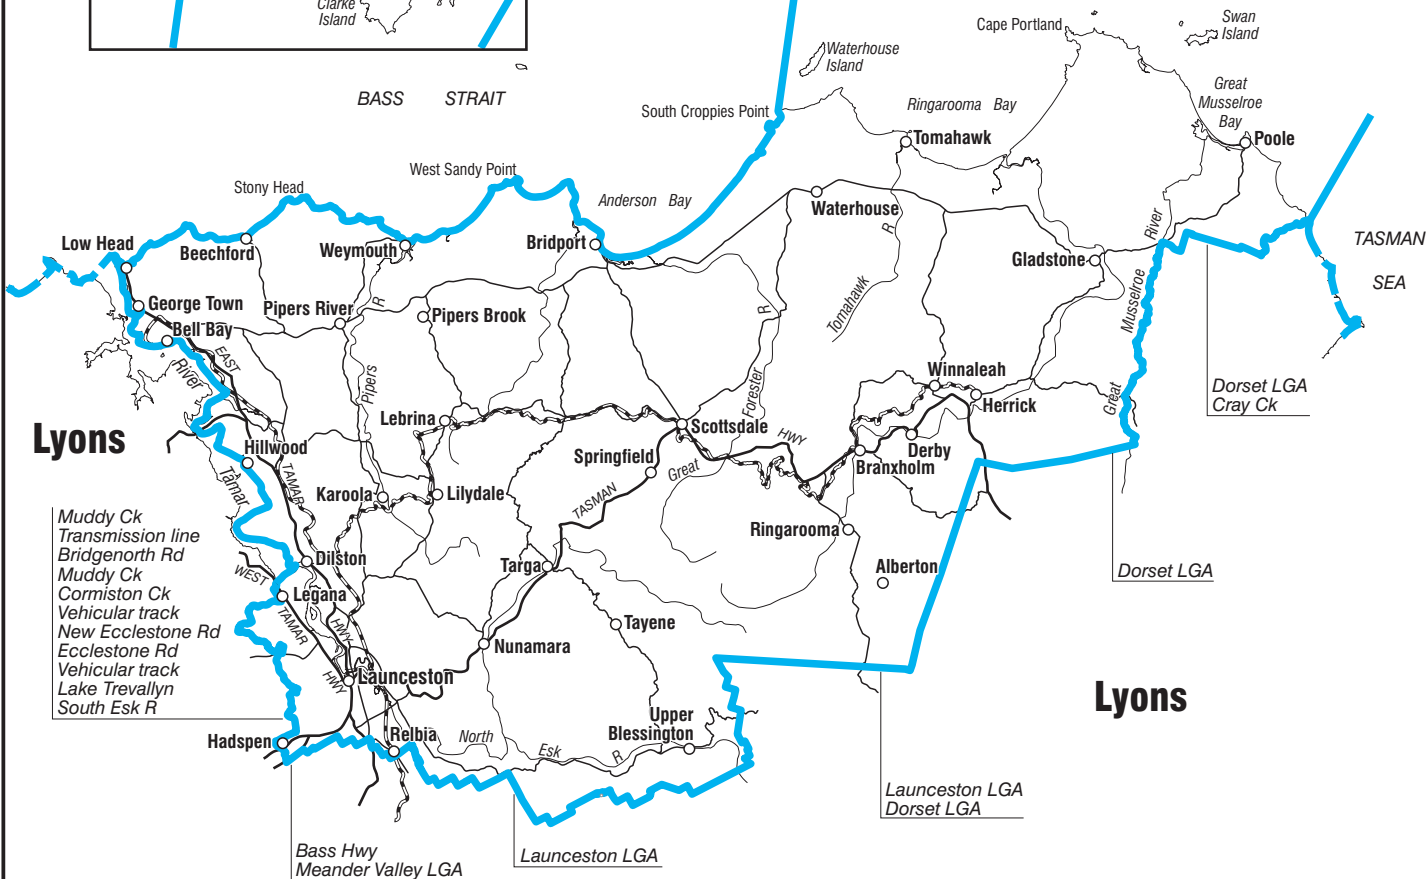

COMMONWEALTH ELECTORAL DIVISION OF **BASS**

Includes Flinders Island (see inset)

Lyons

Lyons

Muddy Ck
Transmission line
Bridgenorth Rd
Muddy Ck
Cormiston Ck
Vehicular track
New Ecclestone Rd
Ecclestone Rd
Vehicular track
Lake Trevallyn
South Esk R

- Divisional boundary
- Adjoining divisional boundary
- Division area 7 378 sq km
- Railway

Note:
Federal redistribution finalised in February 2009
Local Government Area (LGA) descriptions are current at 1993