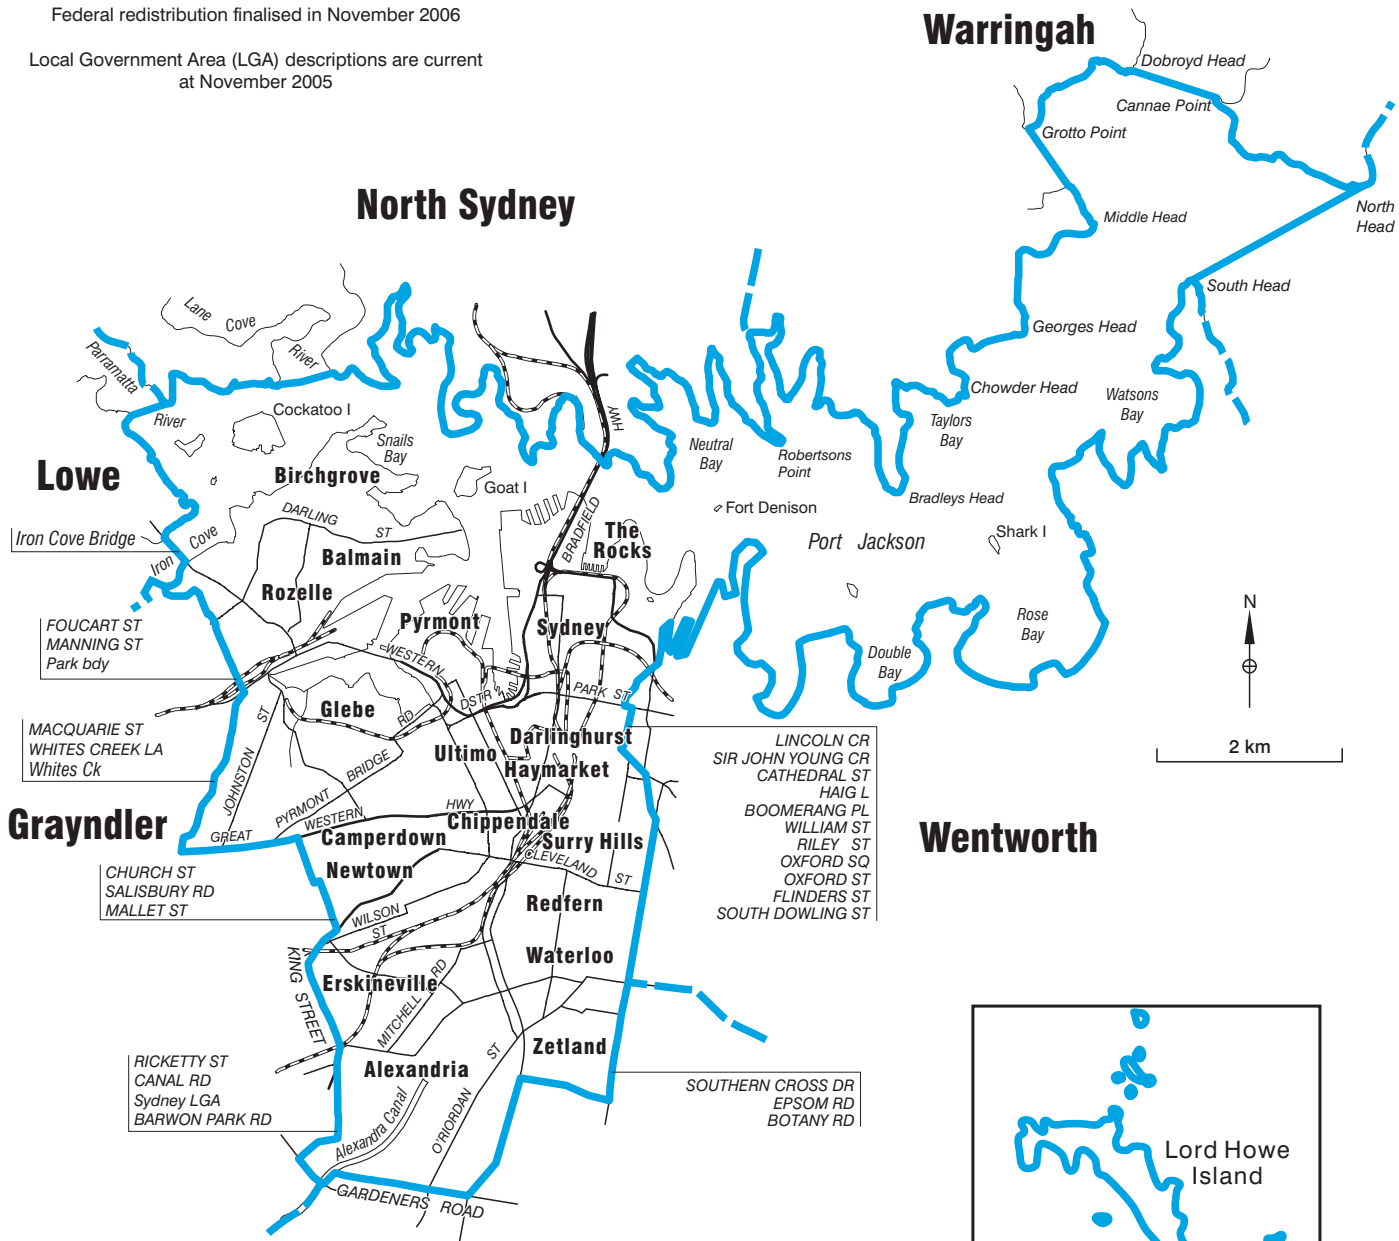

COMMONWEALTH ELECTORAL DIVISION OF SYDNEY

Note:

Federal redistribution finalised in November 2006

Local Government Area (LGA) descriptions are current at November 2005

2 km

- Divisional boundary ———
- Adjoining Divisional boundary - - -
- Division area 43 sq km
- Railway line =