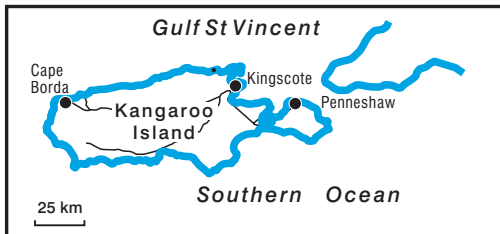

COMMONWEALTH ELECTORAL DIVISION OF

MAYO

Wakefield

The Barossa LGA
Adelaide Hills LGA

See description below

Barker

Makin

Sturt

Adelaide Hills LGA
OLD NORTON SUMMIT RD
HORSNELLS GULLY RD
Adelaide Hills LGA
EAGLE ON THE HILL RD

The Barossa LGA
Adelaide Hills LGA
Mount Barker LGA

Boothby

Adelaide Hills LGA
Sturt R
MCNAMARA RD
MAIN RD
BLACK RD
MANNING RD

Gulf St Vincent

Kingston

HAPPY VALLEY DR
CHANDLERS HILL RD
EDUCATION RD
PIGGOT RANGE RD
GOSSE RD
Suburb Bdy
BROOKS RD
Onkaparinga R
Heyson State Assembly District Bdy
Alexandrina LGA
Yankalilla LGA

Alexandrina LGA

Yankalilla LGA

Cape Jervis

Normanville

Myponga

Encounter Bay

Victor Harbor

Southern Ocean

Goolwa

Alexandrina LGA

Lake Alexandrina

Barker

20 km

Description: Cockatoo Ck, Allendale Rd, Balmoral Rd, Williamstown Rd, CCD 4031210 Bdy, CCD 4031205 Bdy, Springton Rd, Williamstown Springton Rd, High Eden Rd, Boehms Springs Rd, Craneford Rd, Vigars Rd, Shearers Rd, Springton Jutland Rd

- Divisional boundary
- Adjoining Divisional boundary
- Division area **9,190 sq km**
- Railway line

Note:
Federal redistribution finalised in January 2004.

Local Government Area (LGA) descriptions are current at November 2002