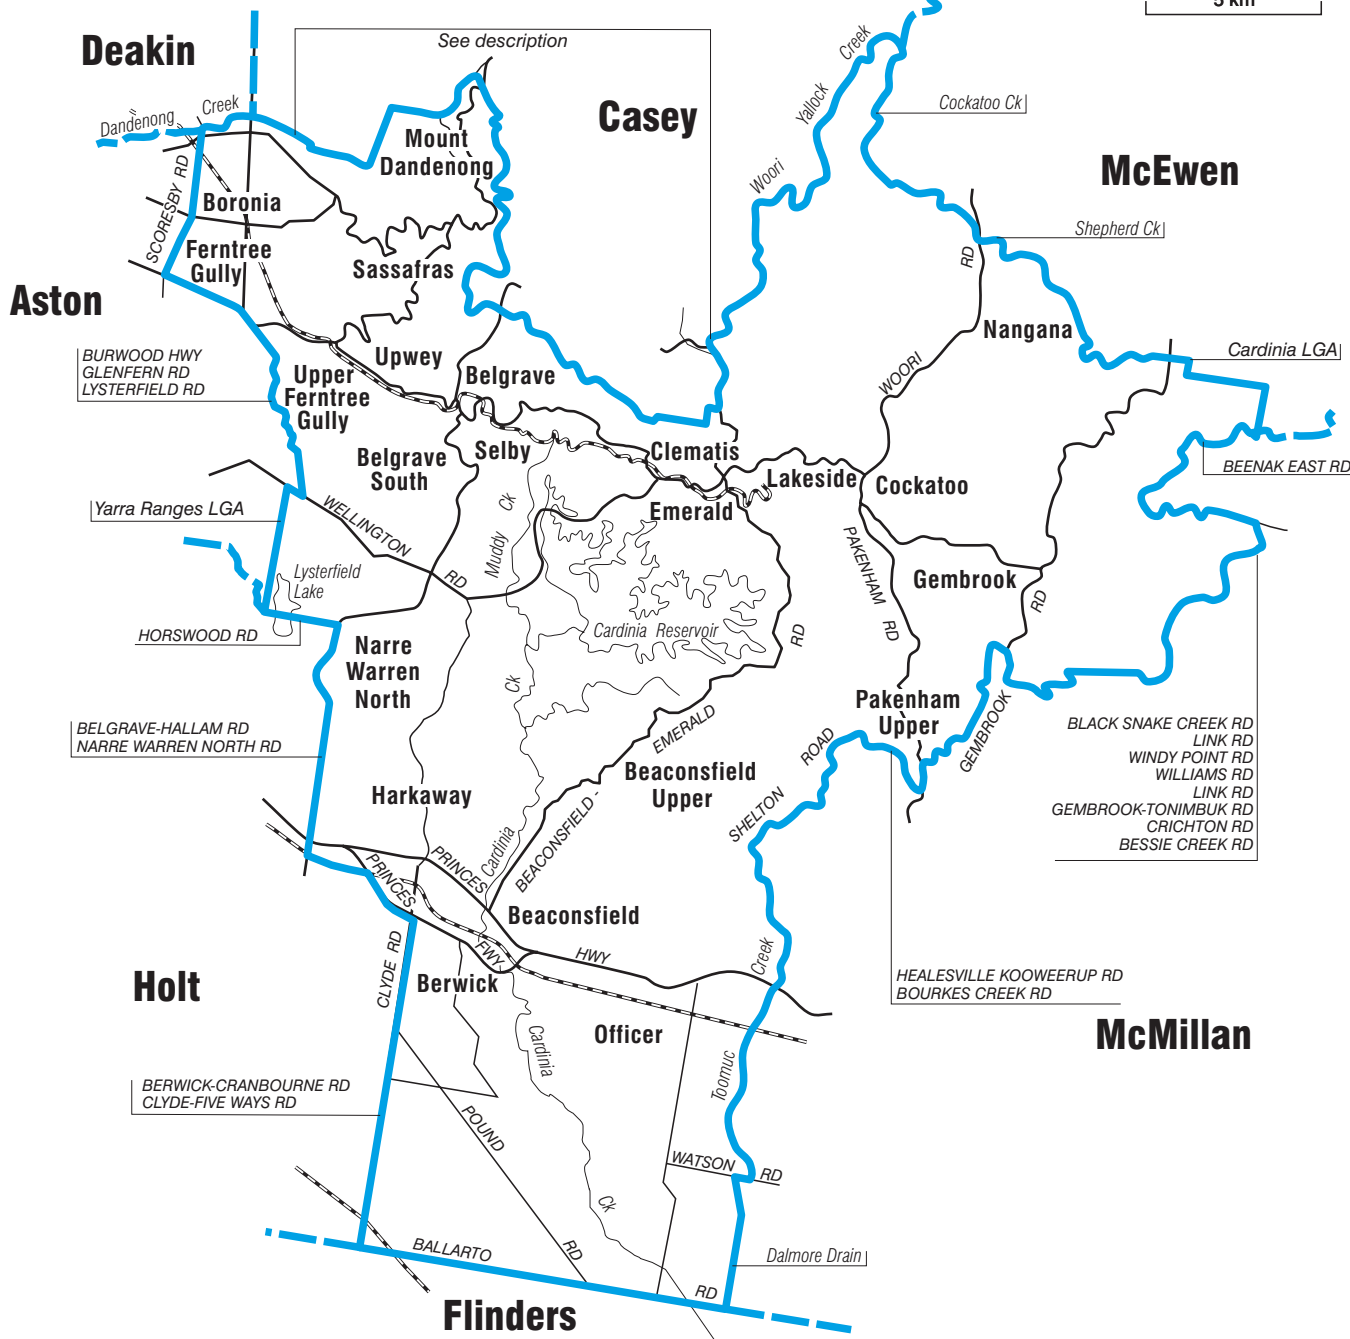

COMMONWEALTH ELECTORAL DIVISION OF LA TROBE

Description: Knox LGA, Liverpool Rd, Pavitt La, Sheffield Rd, Glasgow Rd, Glasgow Trk, Ridge Rd, Falls Rd, The Georgian Rd, Olinda-Monbulk Rd, Perrins Ck, Sassafras Ck, Nobles La, Sherbrooke Rd, Sherbrooke Lodge Rd, Sherbrooke Rd, Kallista-Emerald Rd, Grantulla Rd, Ridge Rd, Menzies Ck, Kallista-Emerald Rd, Emerald-Monbulk Rd, Old Emerald Rd

Divisional boundary	
Adjoining Divisional boundary	
Division area	588 sq km
Railway line	

Note:
Federal redistribution finalised in January 2003.

Local Government Area (LGA) descriptions are current at November 2002